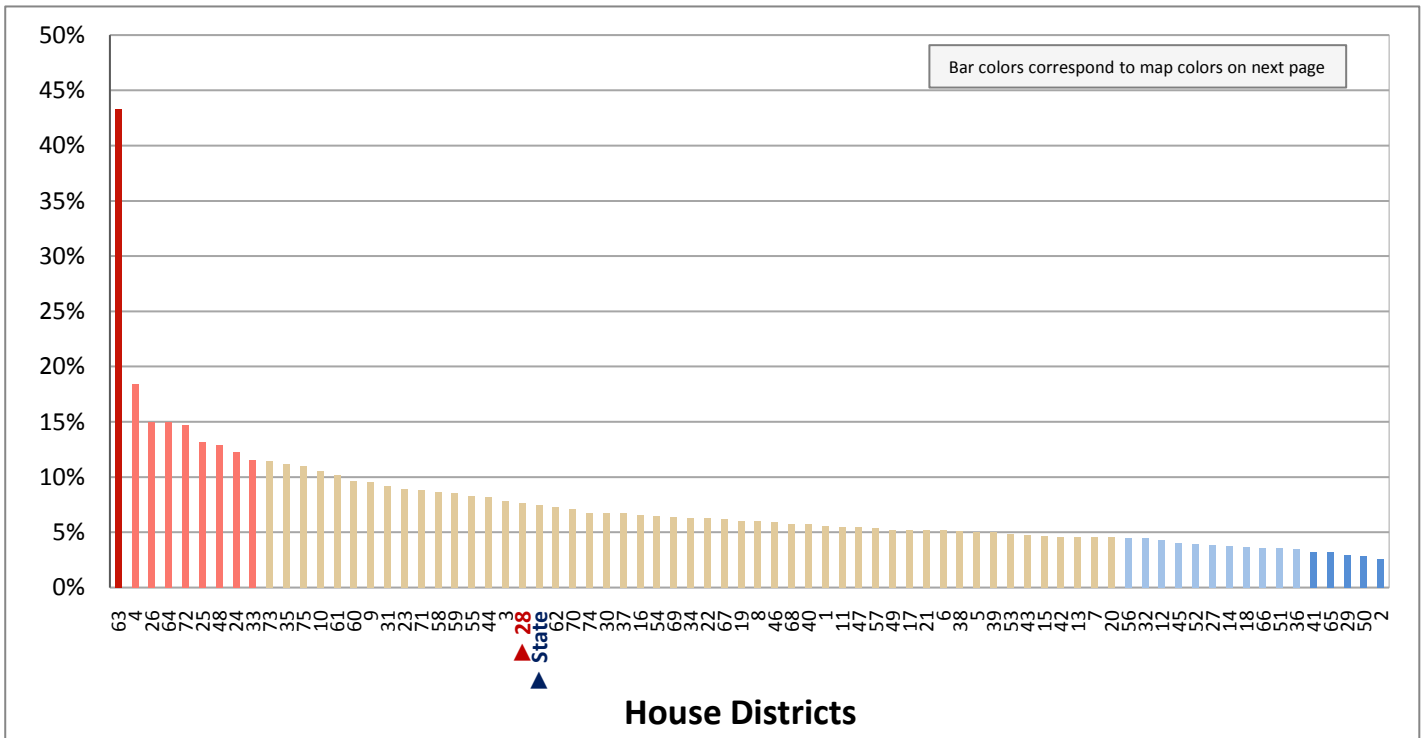

Percentage of Households in Poverty That Do Not Receive Food Stamps

(Second category in Figure 21.1; same data presented in Figure 21.3; additional data in Table 21 of the appendix)