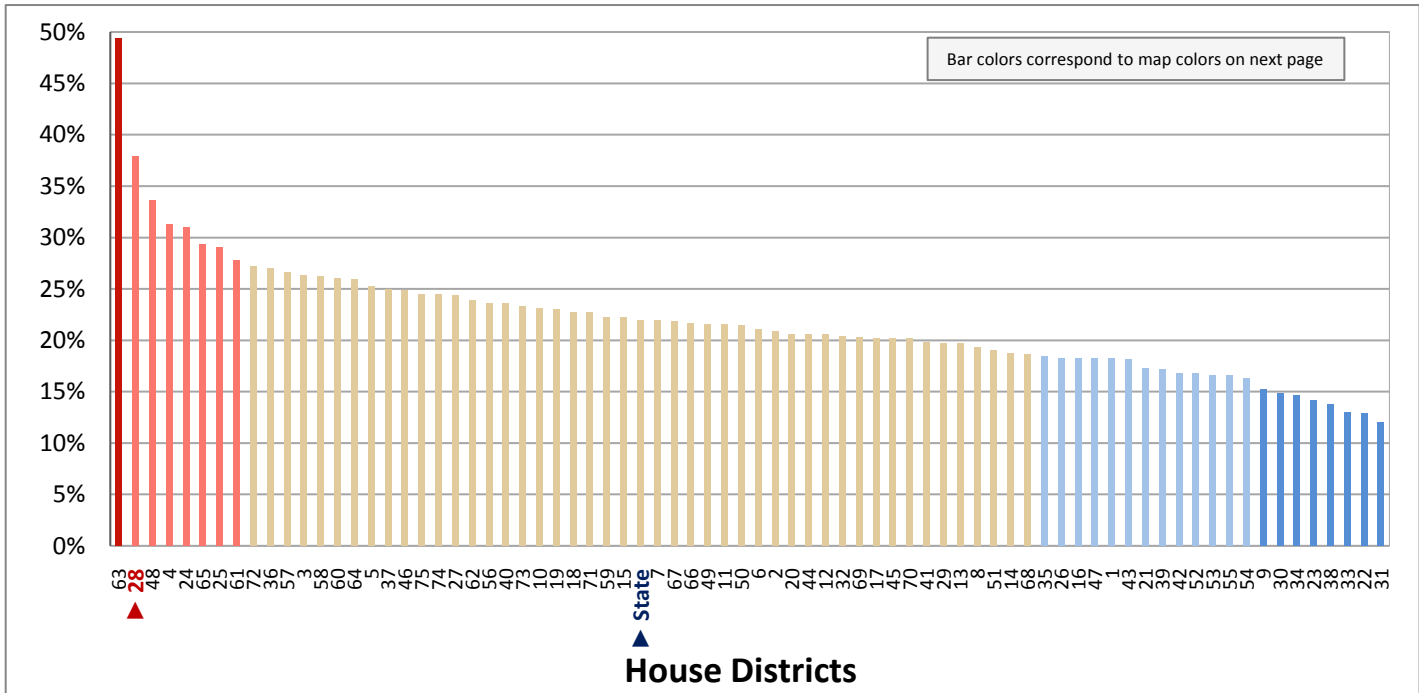

### Percentage of Civilian Employed Workers Age 16+ Who Work in Education, and Health and Social Assistance\*

(Tenth category in Figure 15.1; same data presented in Figure 15.6; additional data in Table 15 of the appendix)