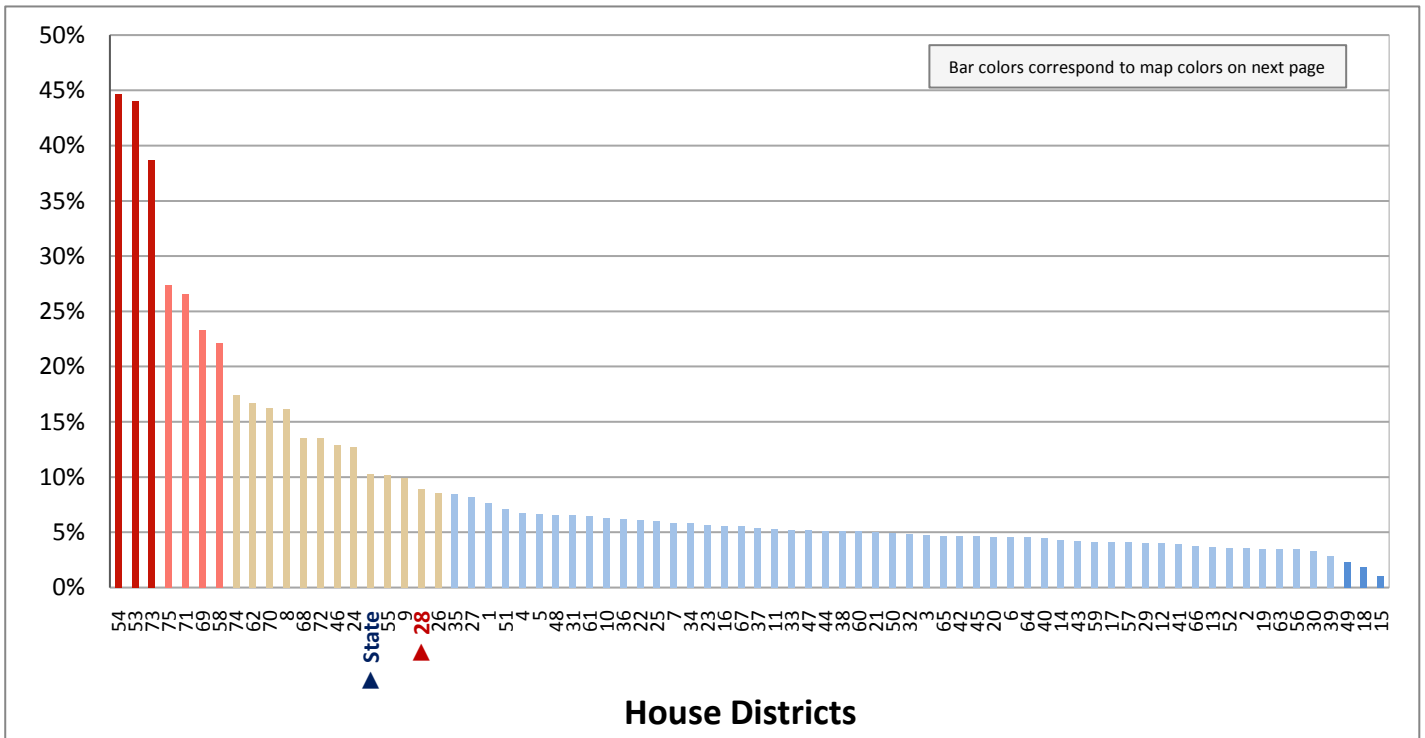

Figure 28.2 - VACANCY RATES
Percentage of Housing Units That are Vacant

(First category in Figure 28.1; same data presented in Figure 28.3; additional data in Table 28 of the appendix)