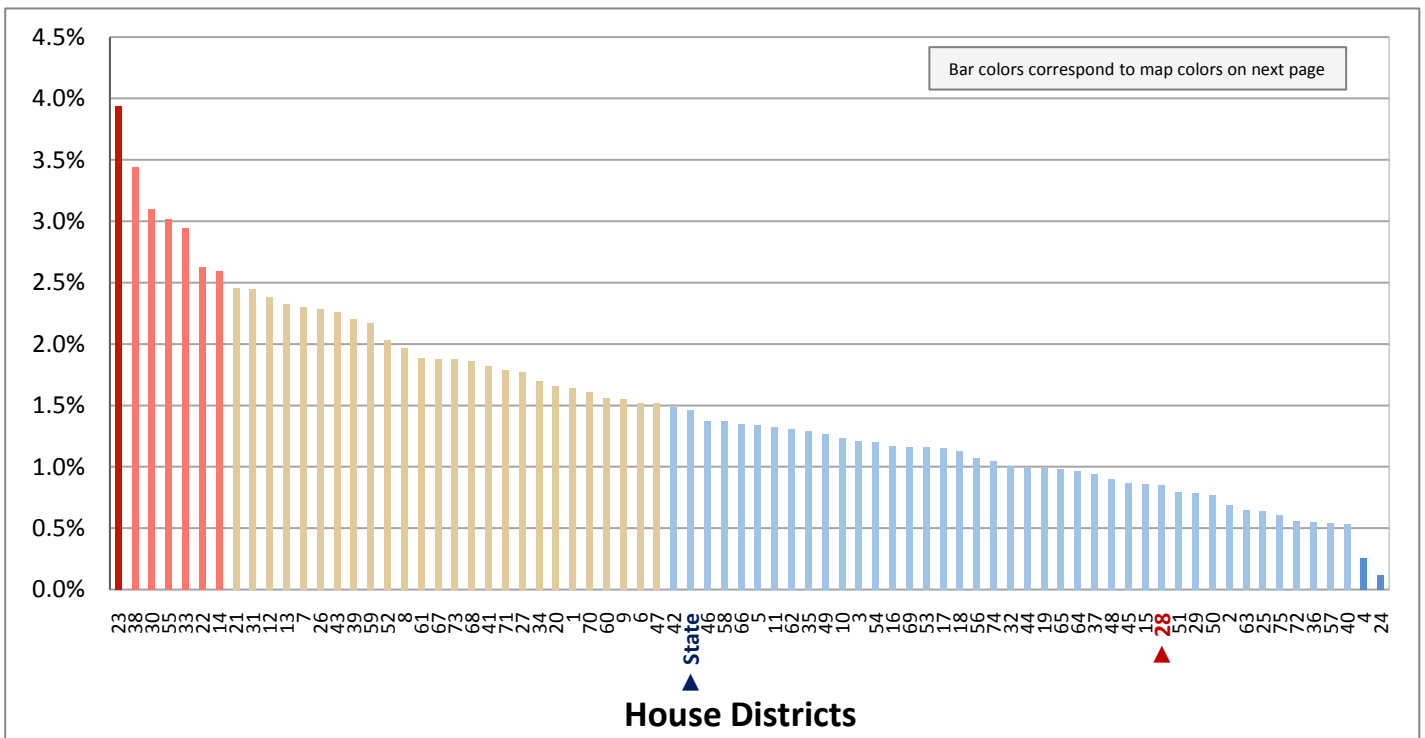

Figure 11.1 - GRANDPARENT LIVING WITH GRANDCHILD  
**Percentage of Households,  
 by Grandparent Living with Grandchild Age 0-17\***  
 (Categories are mutually exclusive and sum to 100%)

Figure 11.2 - GRANDPARENT LIVING WITH GRANDCHILD  
**Percentage of Households with a Grandparent Living with  
 Grandchildren Age 0-17 and Grandparent is Financially Responsible\*\***  
 (Last category in Figure 11.1; same data presented in Figure 11.3; additional data in Table 11 of the appendix)