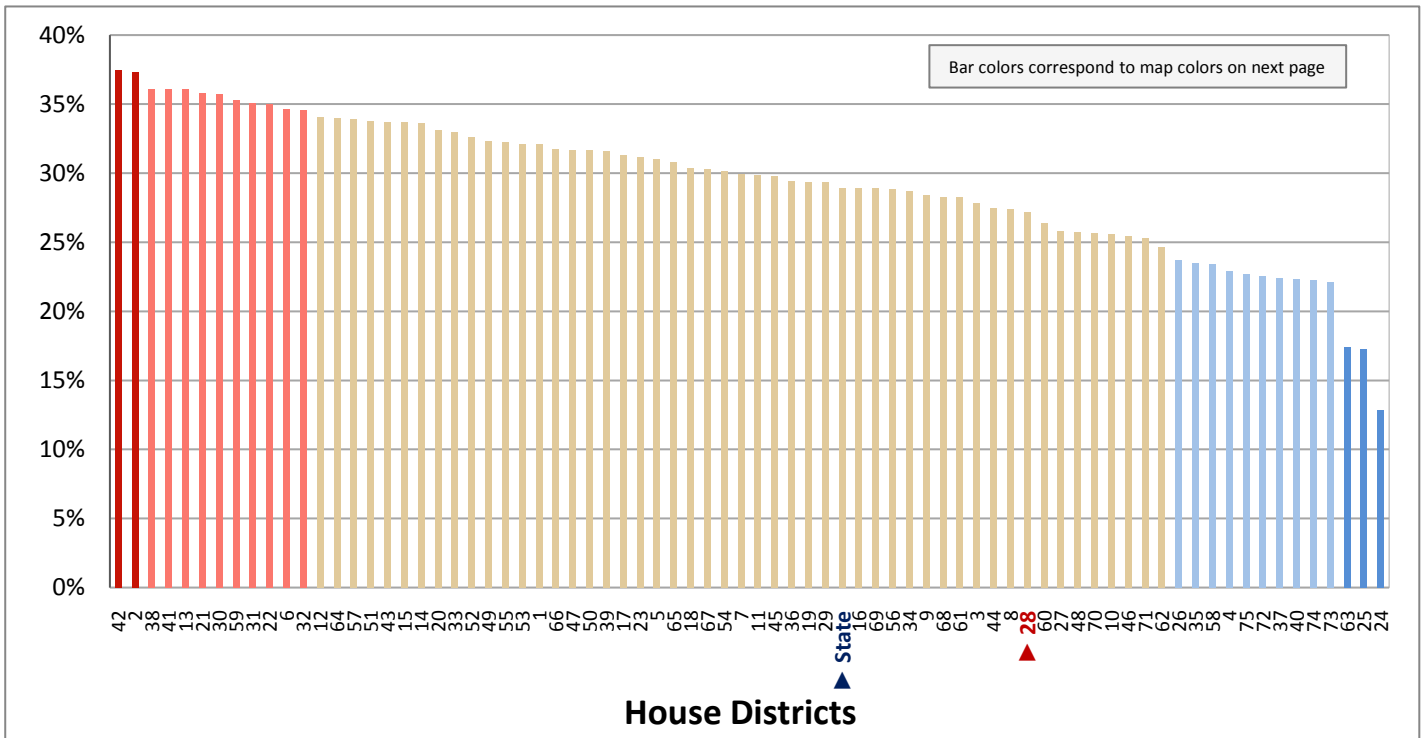

Figure 7.2 - HOUSEHOLD TYPE AND SIZE
Percentage of Households That are 3-4 Person Family Households

(Second category in Figure 7.1; same data presented in Figure 7.3; additional data in Table 7 of the appendix)