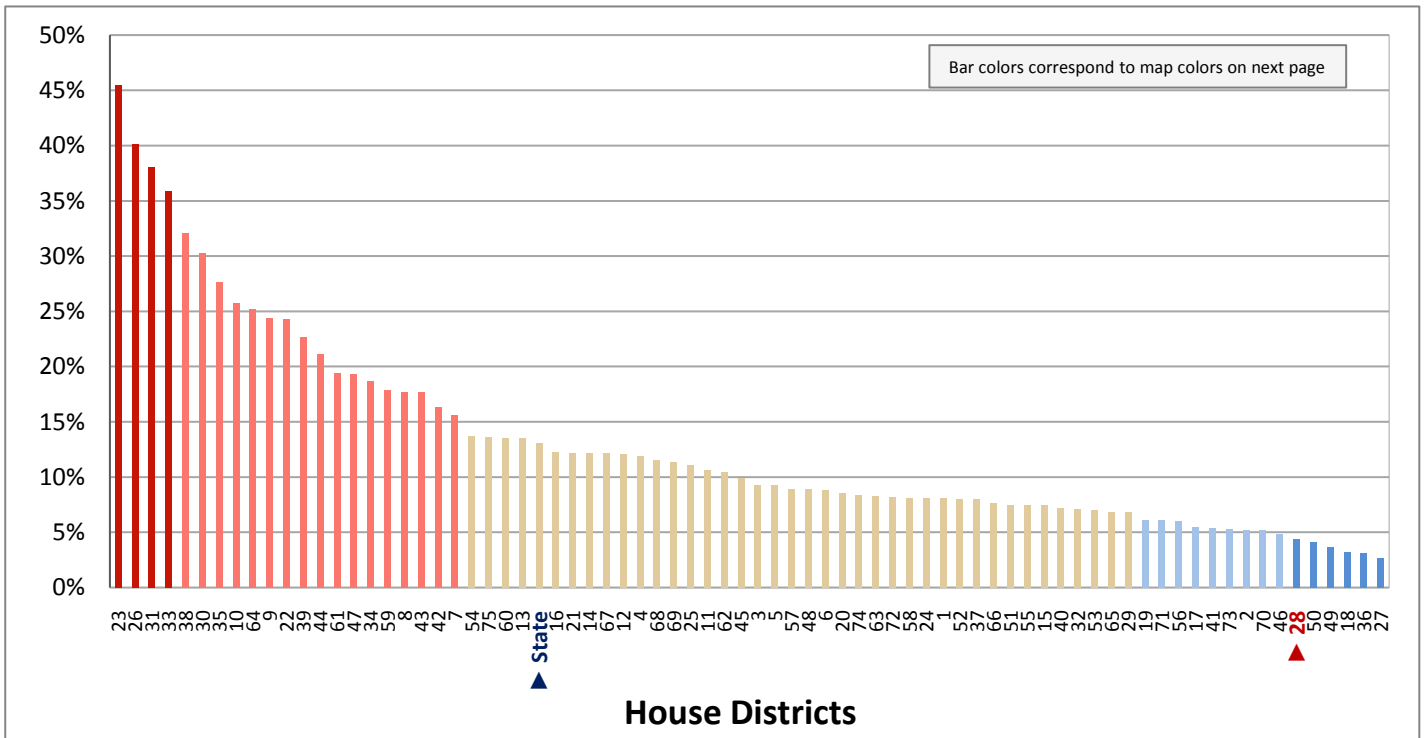

### Percentage of Population Age 65+

(Last category in Figure 1.1; additional data in Table 1 of the appendix)

Figure 1.6 - AGE

**Percentage of Population Who are School Age Children (Age 5-17)**

Figure 2.3 - RACE  
**Percentage of Population Who are White**

Figure 3.1 - HISPANIC OR LATINO  
**Percentage of Population, by Hispanic or Latino\***  
 (Categories are mutually exclusive and sum to 100%)

Figure 3.2 - HISPANIC OR LATINO  
**Percentage of Population Who are Hispanic or Latino**  
 (First category in Figure 3.1; same data presented in Figure 3.3; additional data in Table 3 of the appendix)