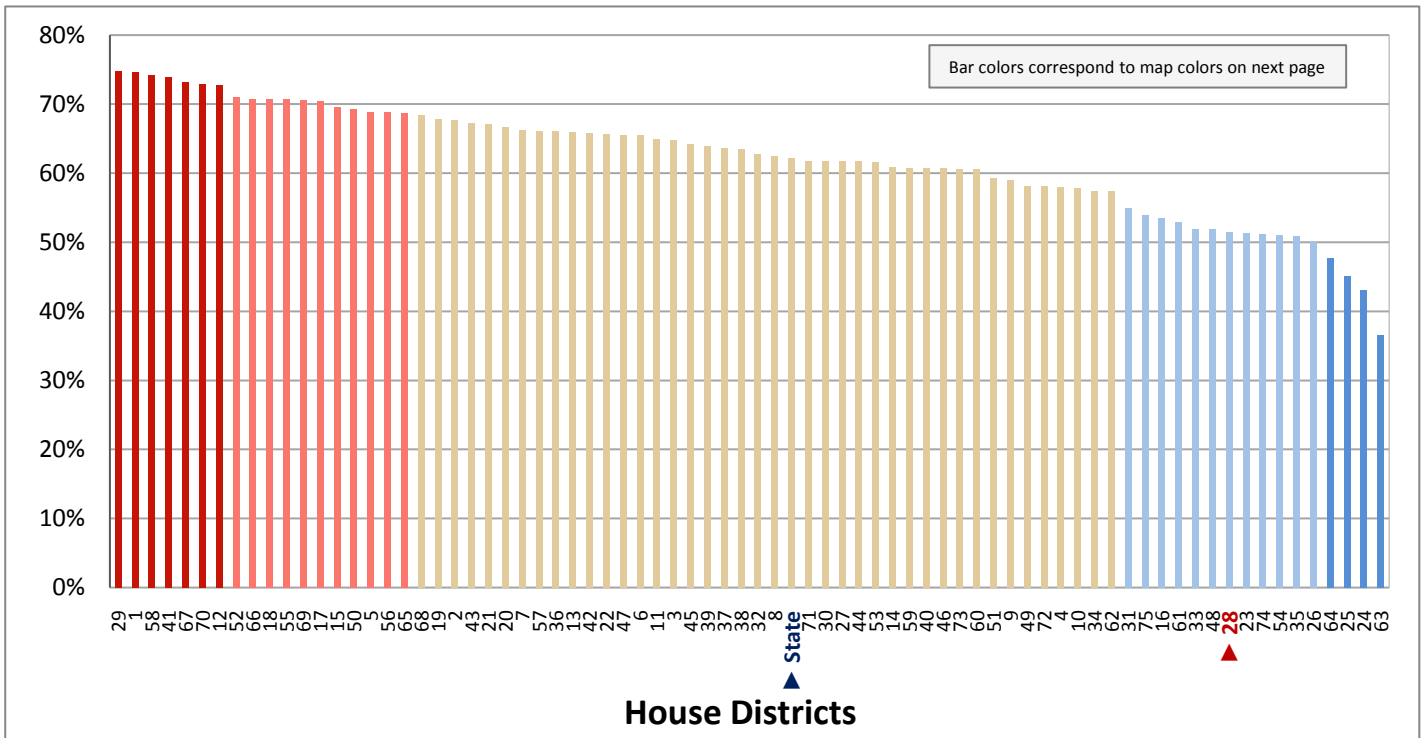

Figure 5.1 - BIRTHPLACE AND CITIZENSHIP  
**Percentage of Population, by Birthplace and Citizenship Status**  
 (Categories are mutually exclusive and sum to 100%)

Figure 5.2 - BIRTHPLACE AND CITIZENSHIP  
**Percentage of Population Born in Utah**  
 (First category in Figure 5.1; same data presented in Figure 5.3; additional data in Table 5 of the appendix)