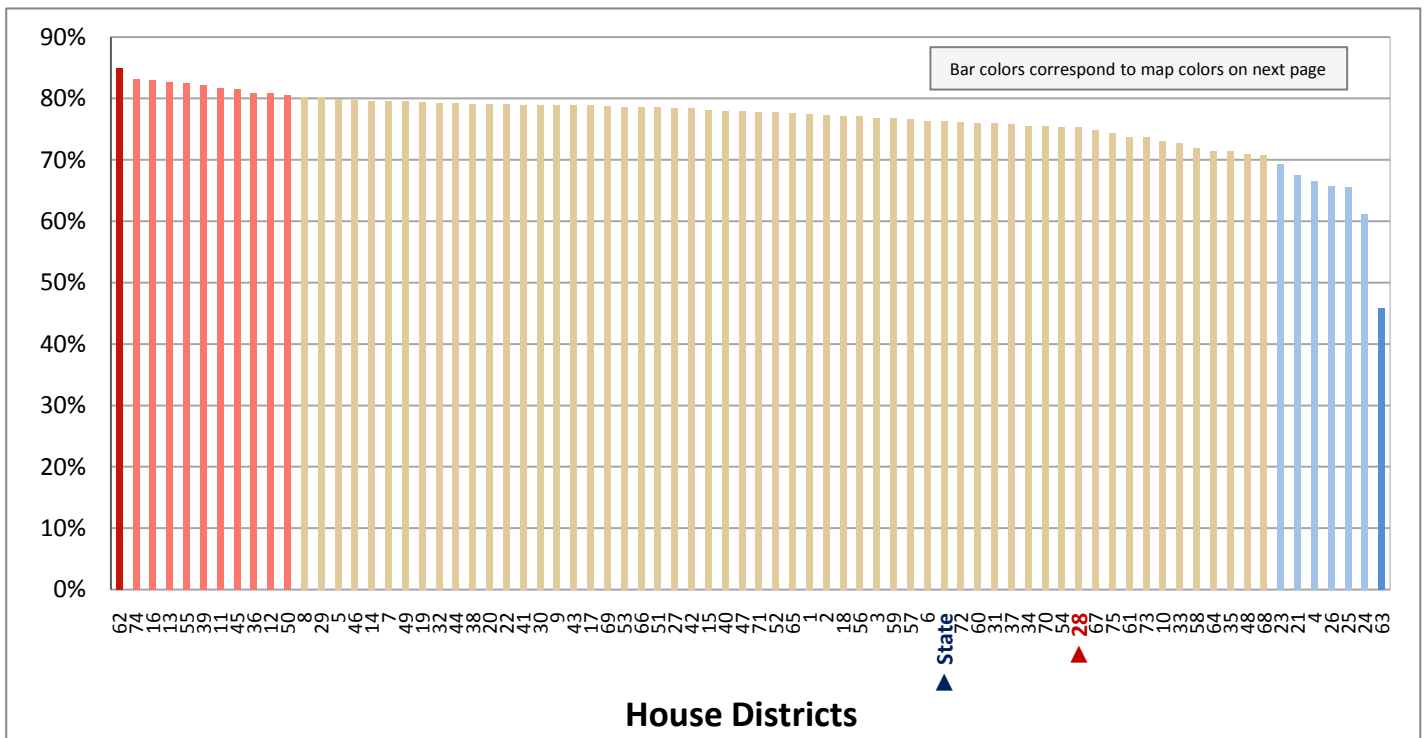

Figure 16.1 - MEANS OF TRANSPORTATION TO WORK  
**Percentage of Workers Age 16+, by Means of Transportation to Work**  
 (Categories are mutually exclusive and sum to 100%)

Figure 16.2 - MEANS OF TRANSPORTATION TO WORK  
**Percentage of Workers Age 16+ Who Drive Alone to Work**  
 (Second category in Figure 16.1; same data presented in Figure 16.3; additional data in Table 16 of the appendix)