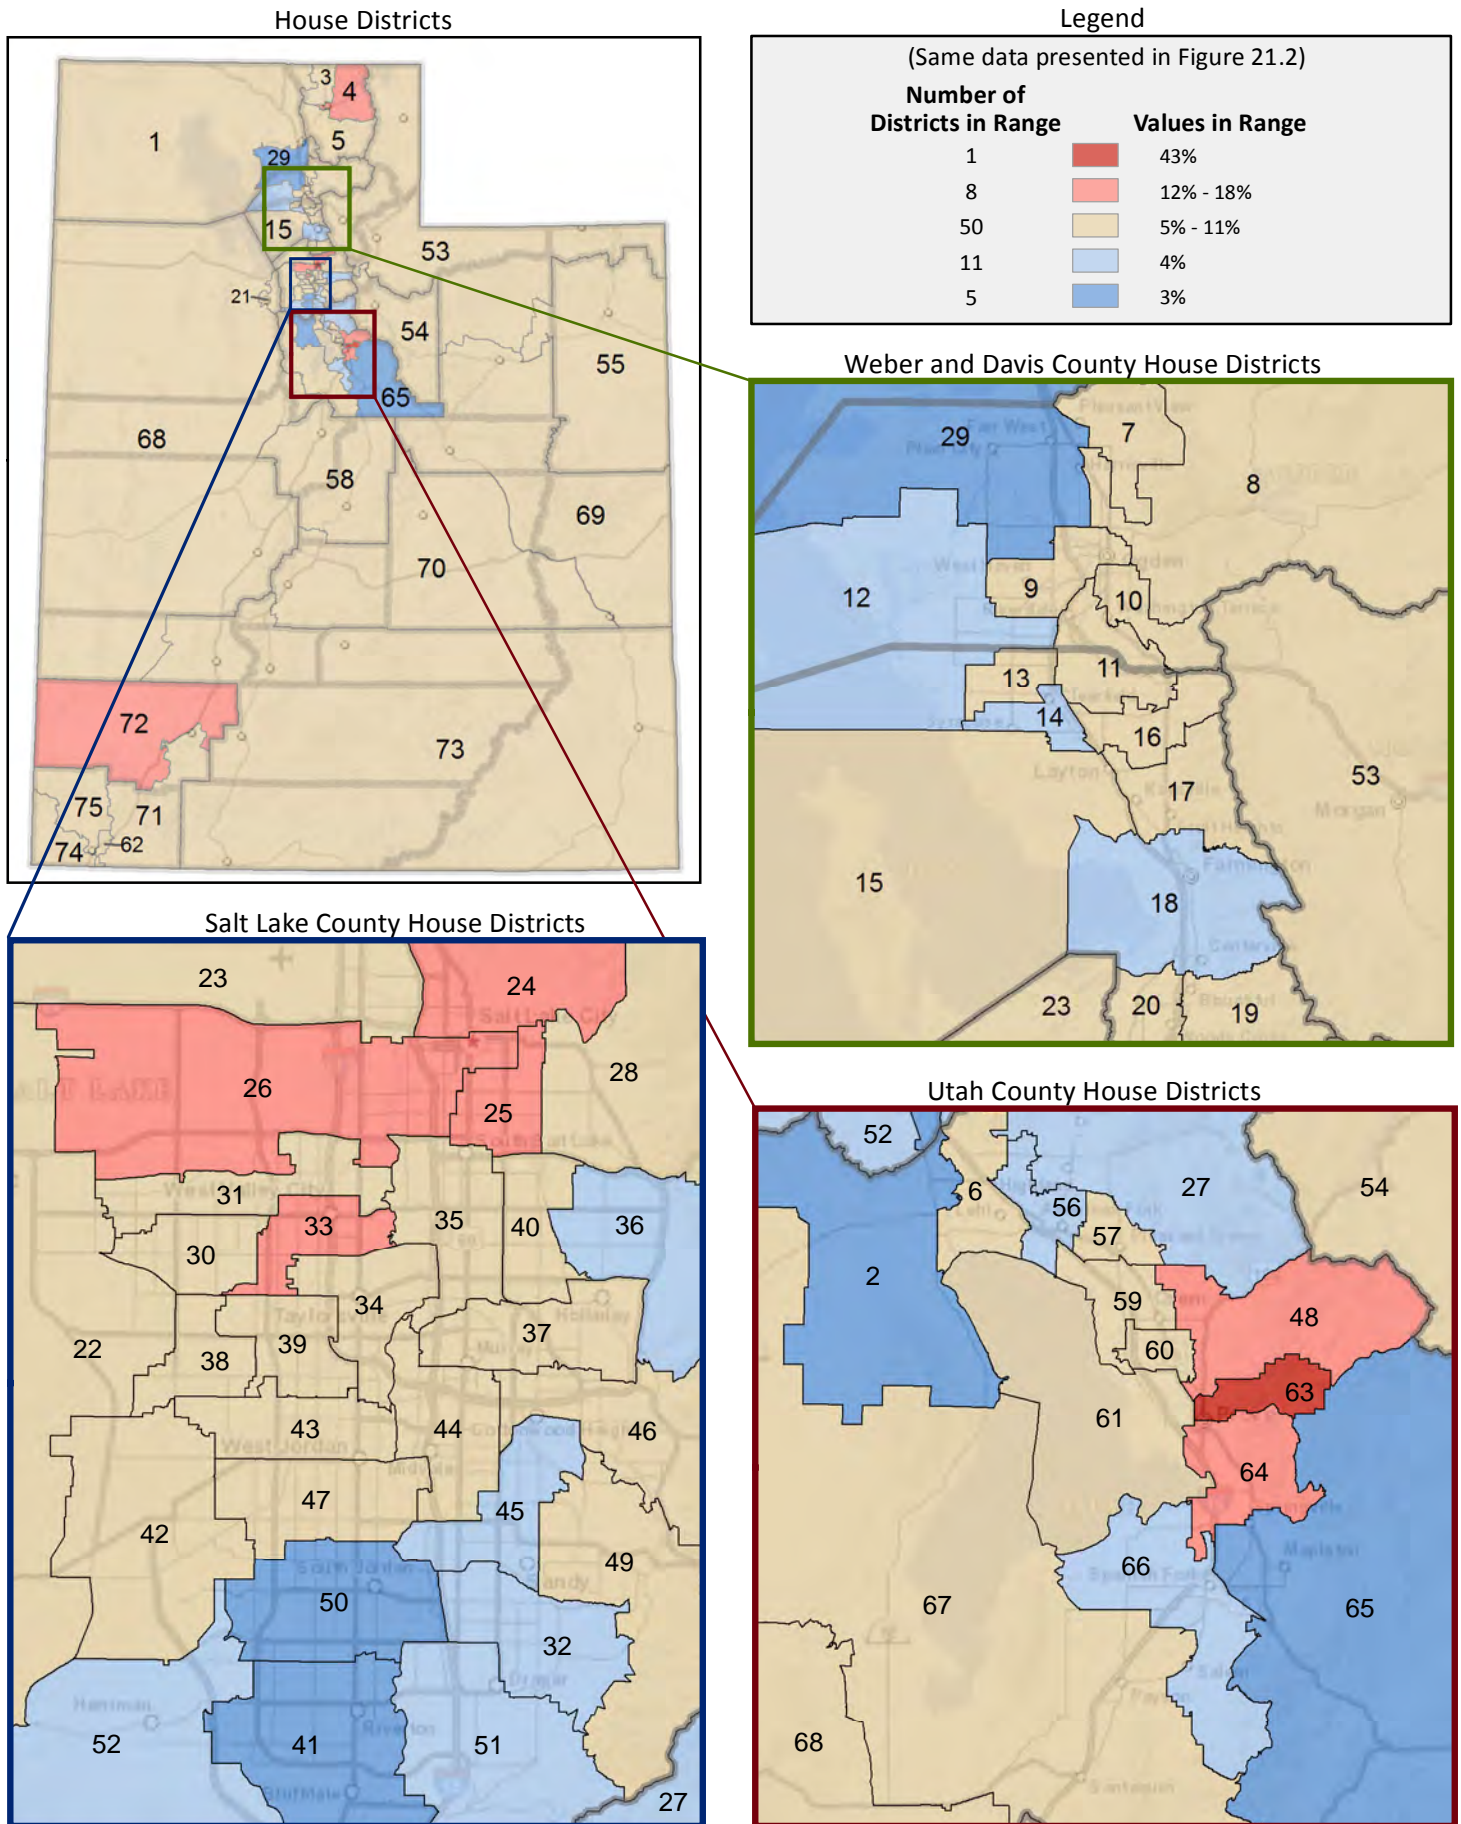

Figure 22.1 - FOOD STAMPS AND CASH PUBLIC ASSISTANCE
**Percentage of Households Receiving, or Not Receiving, Food Stamps
or Cash Public Assistance***

Figure 21.3 - FOOD STAMPS BY POVERTY STATUS

Percentage of Households in Poverty That Do Not Receive Food Stamps