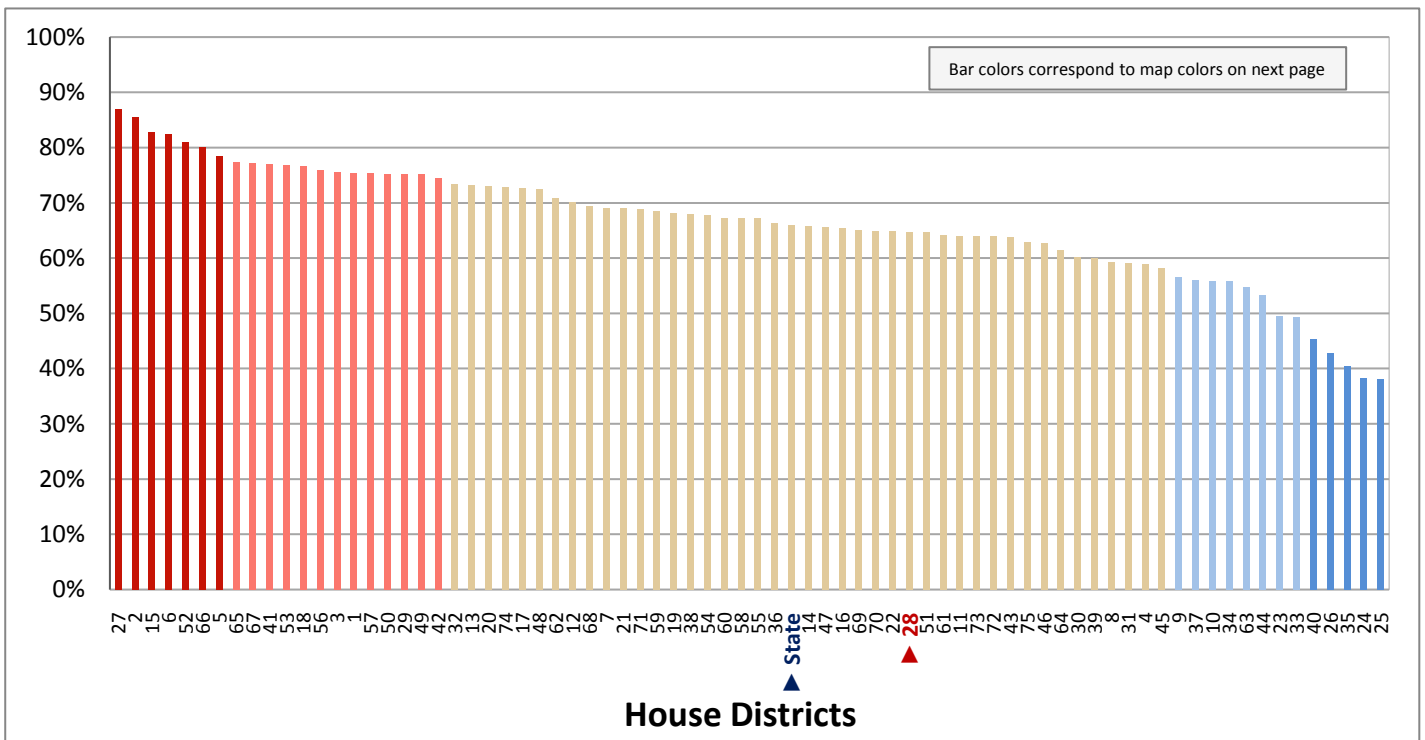

Figure 8.2 - MARITAL STATUS  
**Percentage of Population Age 25+ Who are Married with Spouse Present**  
 (First category in Figure 8.1; same data presented in Figure 8.3; additional data in Table 8 of the appendix)

Figure 8.3 - MARITAL STATUS

Percentage of Population Age 25+ Who are Married with Spouse Present

Figure 9.1 - WOMEN GIVING BIRTH  
**Percentage of Women in Each Age Category  
 Giving Birth in the Past 12 Months**