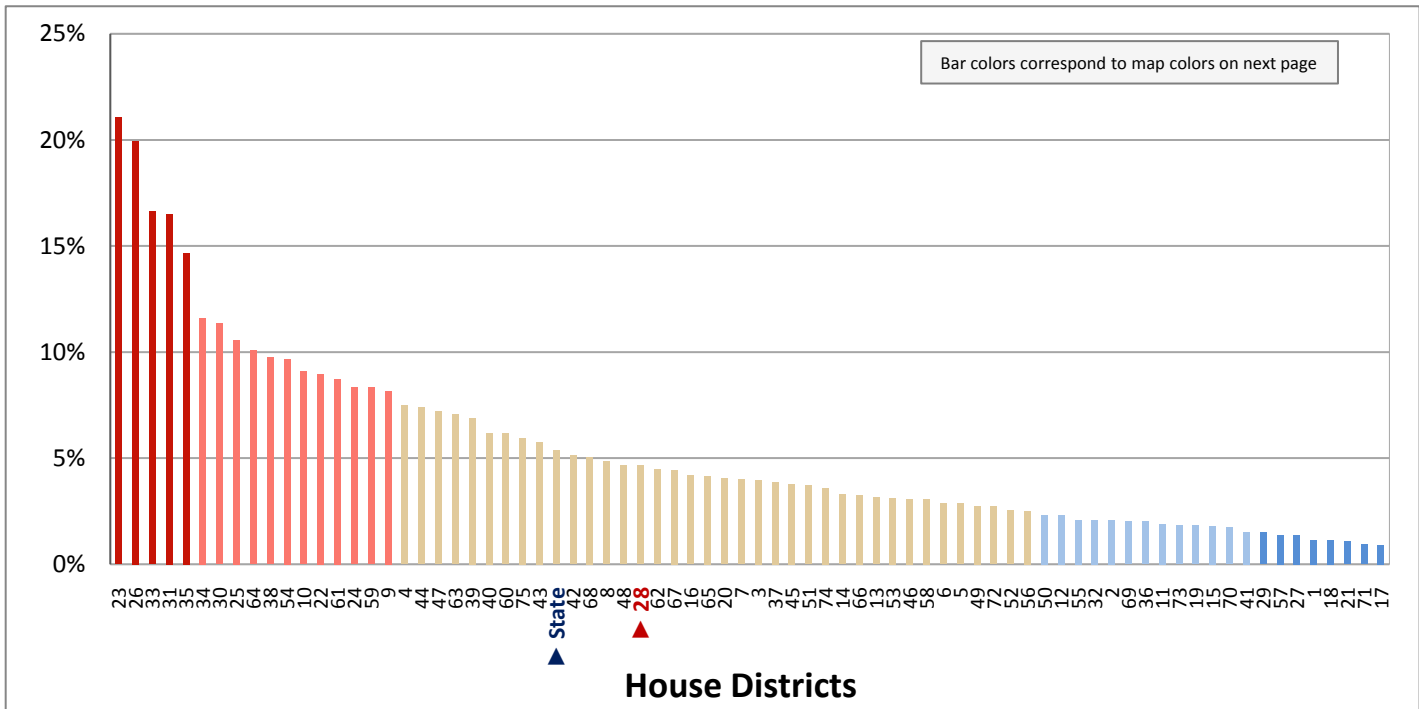

Figure 5.3 - BIRTHPLACE AND CITIZENSHIP  
**Percentage of Population Born in Utah**

Figure 5.4 - BIRTHPLACE AND CITIZENSHIP  
**Percentage of Population Who are Naturalized Citizens**

(Fourth category in Figure 5.1; additional data in Table 5 of the appendix)

Figure 5.5 - BIRTHPLACE AND CITIZENSHIP  
**Percentage of Population Who are Not Citizens**

(Last category in Figure 5.1; same data presented in Figure 5.6; additional data in Table 5 of the appendix)

Figure 5.6 - BIRTHPLACE AND CITIZENSHIP  
**Percentage of Population Who are Not Citizens**

Figure 6.1 - HOUSEHOLD TYPE  
**Percentage of Households, by Household Type\***  
 (Categories are mutually exclusive and sum to 100%)

Figure 6.2 - HOUSEHOLD TYPE  
**Percentage of Households That are a Family with a Child Under Age 18 Present**