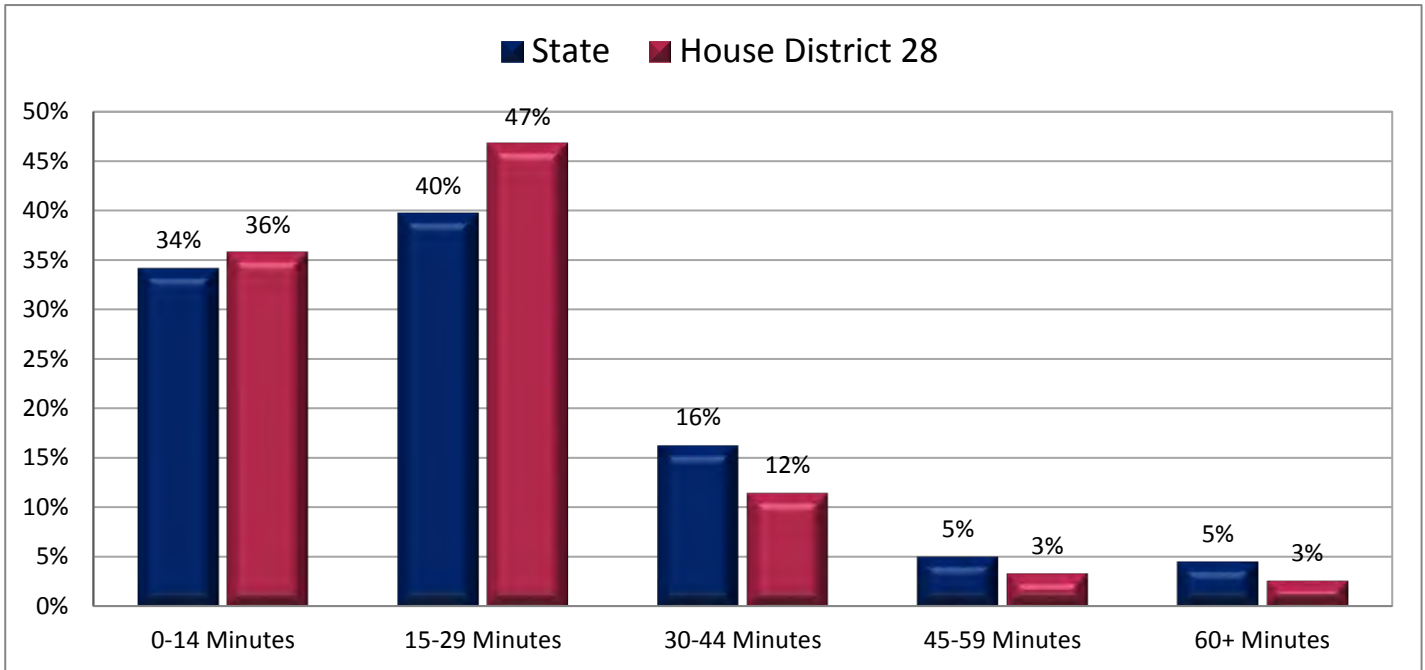

### Percentage of Workers Age 16+ Who Do Not Work at Home, by Travel Time

(Categories are mutually exclusive and sum to 100%)

Figure 17.2 - TRAVEL TIME TO WORK