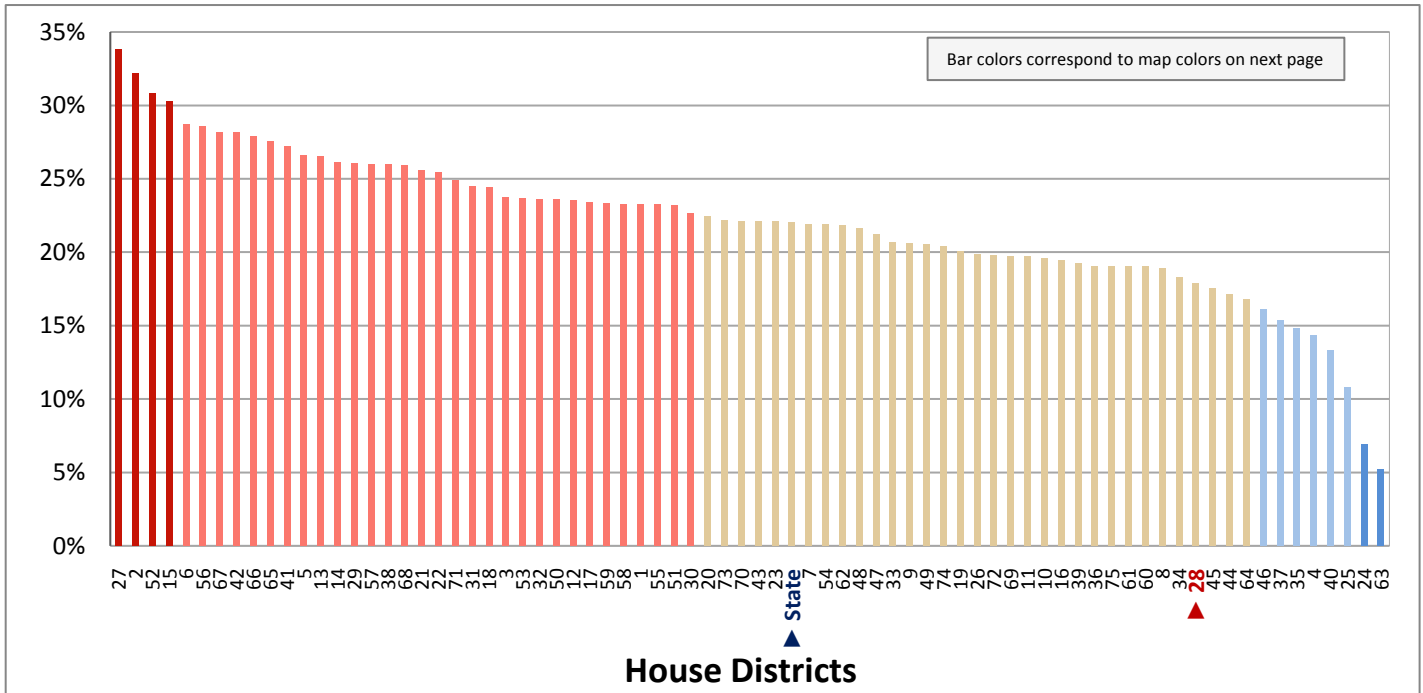

Figure 1.1 - AGE  
**Percentage of Population, by Age**  
 (Categories are mutually exclusive and sum to 100%)

Figure 1.2 - AGE  
**Percentage of Population Age 0-4**

(First category in Figure 1.1; same data presented in Figure 1.3; additional data in Table 1 of the appendix)

Figure 1.3 - AGE  
**Percentage of Population Age 0-4**

Figure 1.4 - AGE

### Percentage of Population Who are School Age Children (Age 5-17)

(Second category in Figure 1.1; same data presented in Figure 1.6; additional data in Table 1 of the appendix)

Figure 1.5- AGE

### Percentage of Population Age 65+

(Last category in Figure 1.1; additional data in Table 1 of the appendix)

Figure 1.6 - AGE

**Percentage of Population Who are School Age Children (Age 5-17)**

Figure 2.3 - RACE  
**Percentage of Population Who are White**