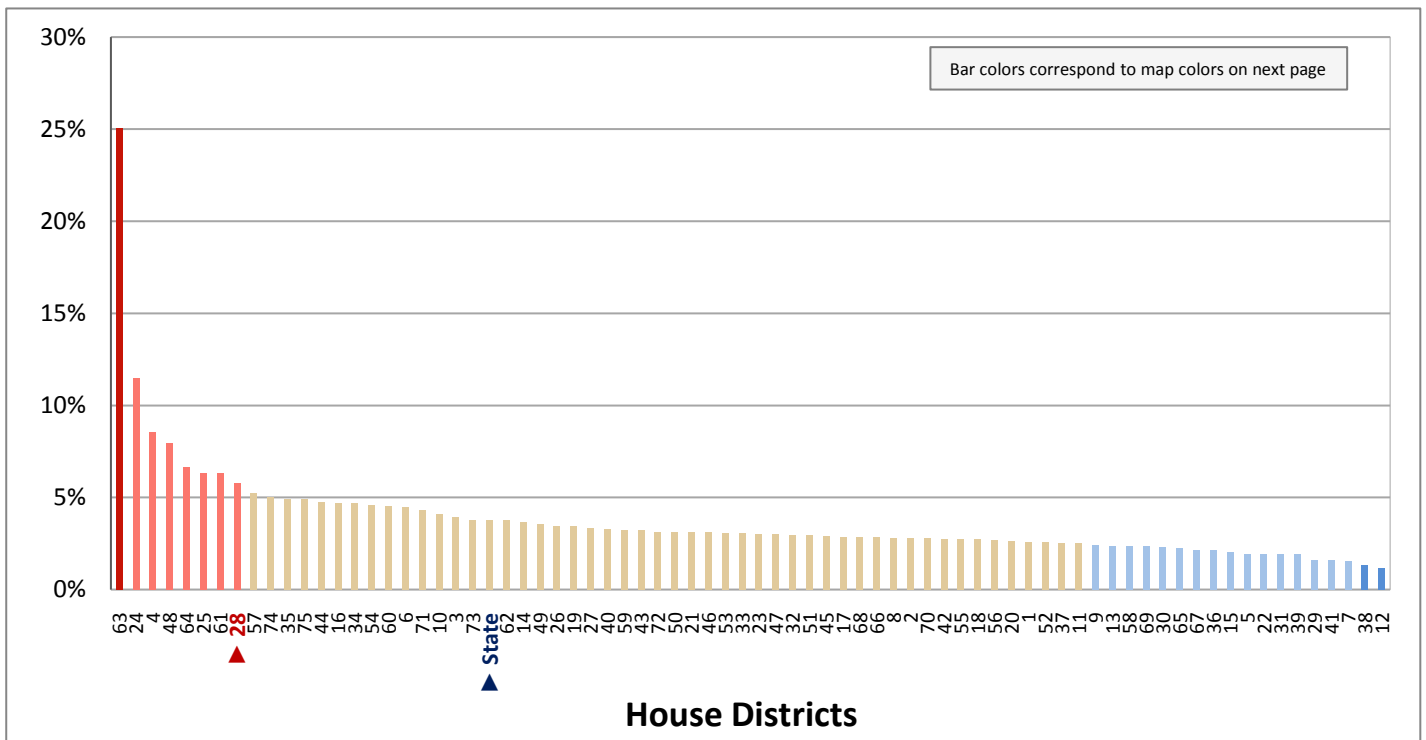

Figure 27.2 - MOVED IN PAST YEAR  
**Percentage of Population Age 1+ Who Moved to Utah in the Past Year**

(Sum of last three categories in Figure 27.1; same data presented in Figure 27.3; additional data in Table 27 of the appendix)