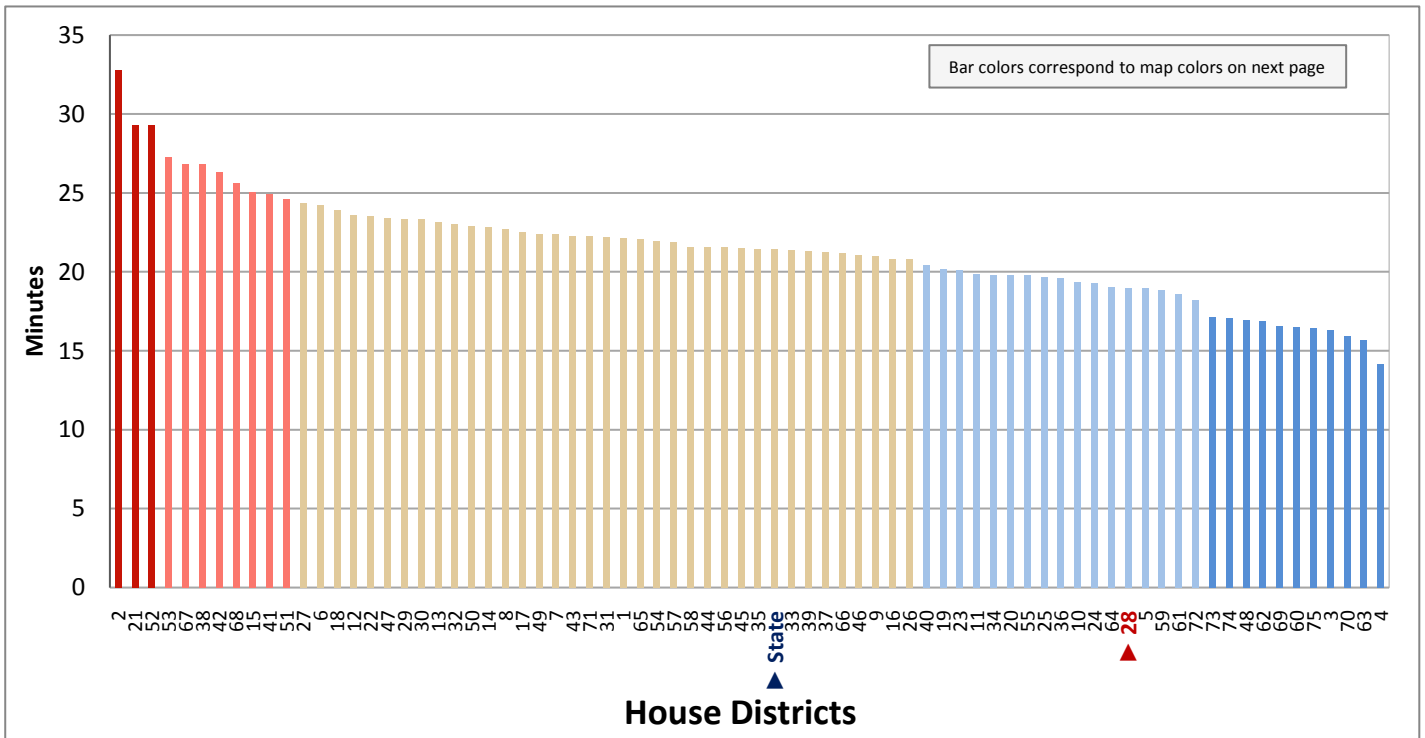

### Average Travel Time to Work of Workers Age 16+ Who Do Not Work at Home

(This data is not included in Figure 17.1; same data presented in Figure 17.3; additional data in Table 17 of the appendix)

Figure 17.3 - TRAVEL TIME TO WORK  
**Average Travel Time to Work of Workers Age 16+  
 Who Do Not Work at Home**