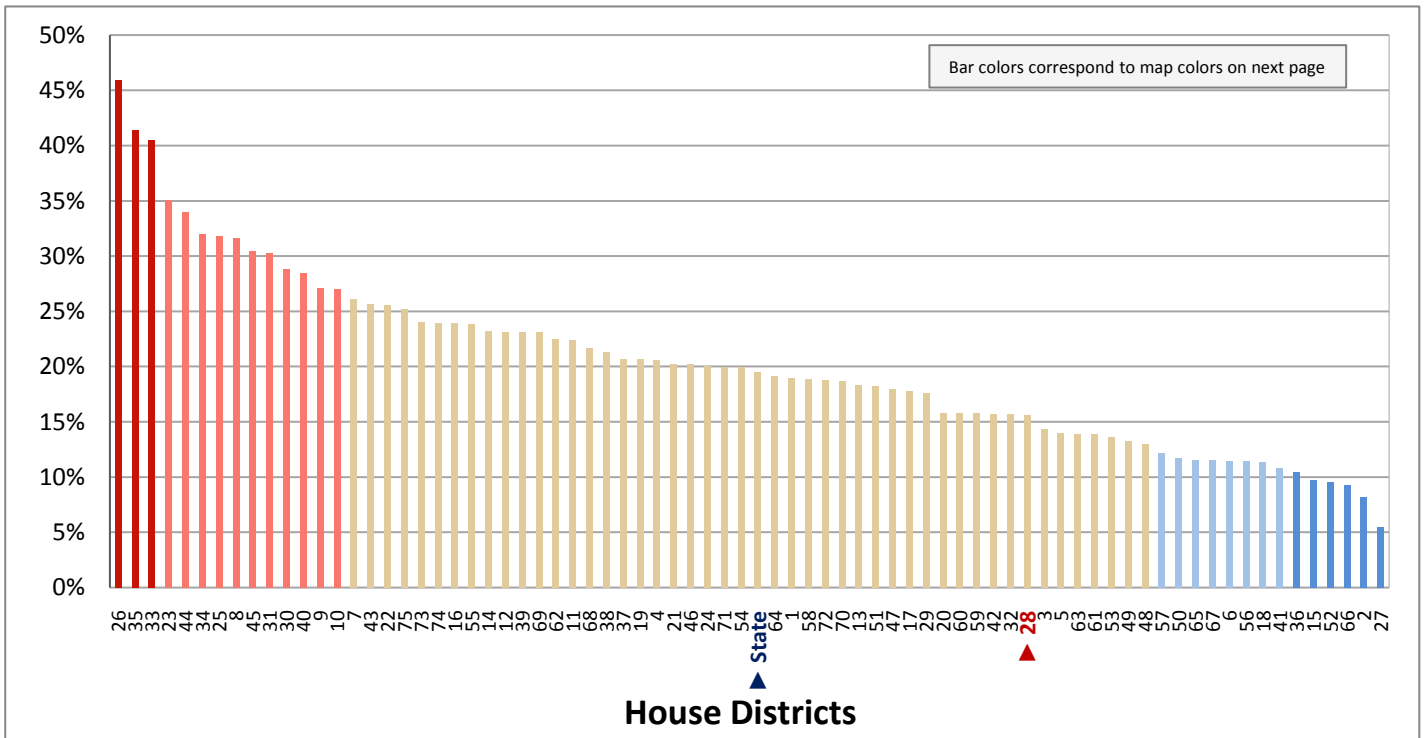

(Sum of last two categories in Figure 10.1; same data presented in Figure 10.3; additional data in Table 10 of the appendix)

Figure 10.3 - CHILD LIVING ARRANGEMENTS  
**Percentage of Children Age 0-17 Living with One Parent**

Figure 11.1 - GRANDPARENT LIVING WITH GRANDCHILD  
**Percentage of Households,  
 by Grandparent Living with Grandchild Age 0-17\***  
 (Categories are mutually exclusive and sum to 100%)

Figure 11.2 - GRANDPARENT LIVING WITH GRANDCHILD  
**Percentage of Households with a Grandparent Living with  
 Grandchildren Age 0-17 and Grandparent is Financially Responsible\*\***  
 (Last category in Figure 11.1; same data presented in Figure 11.3; additional data in Table 11 of the appendix)