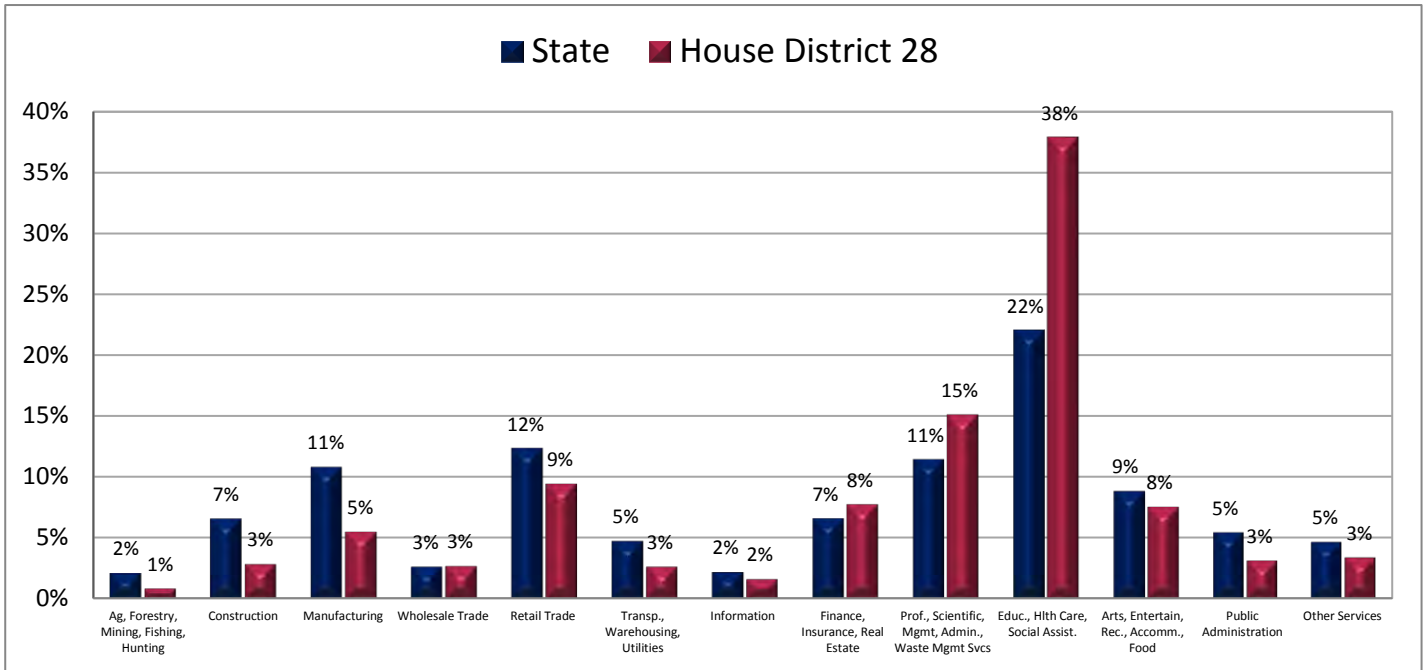

Figure 14.3 - VETERANS  
**Percentage of Civilians Age 18+ Who are Veterans**

Figure 15.1 - EMPLOYMENT BY INDUSTRY  
**Percentage of Civilian Employed Workers Age 16+,  
 by Industry of Employment\***

(Categories are mutually exclusive and sum to 100%)