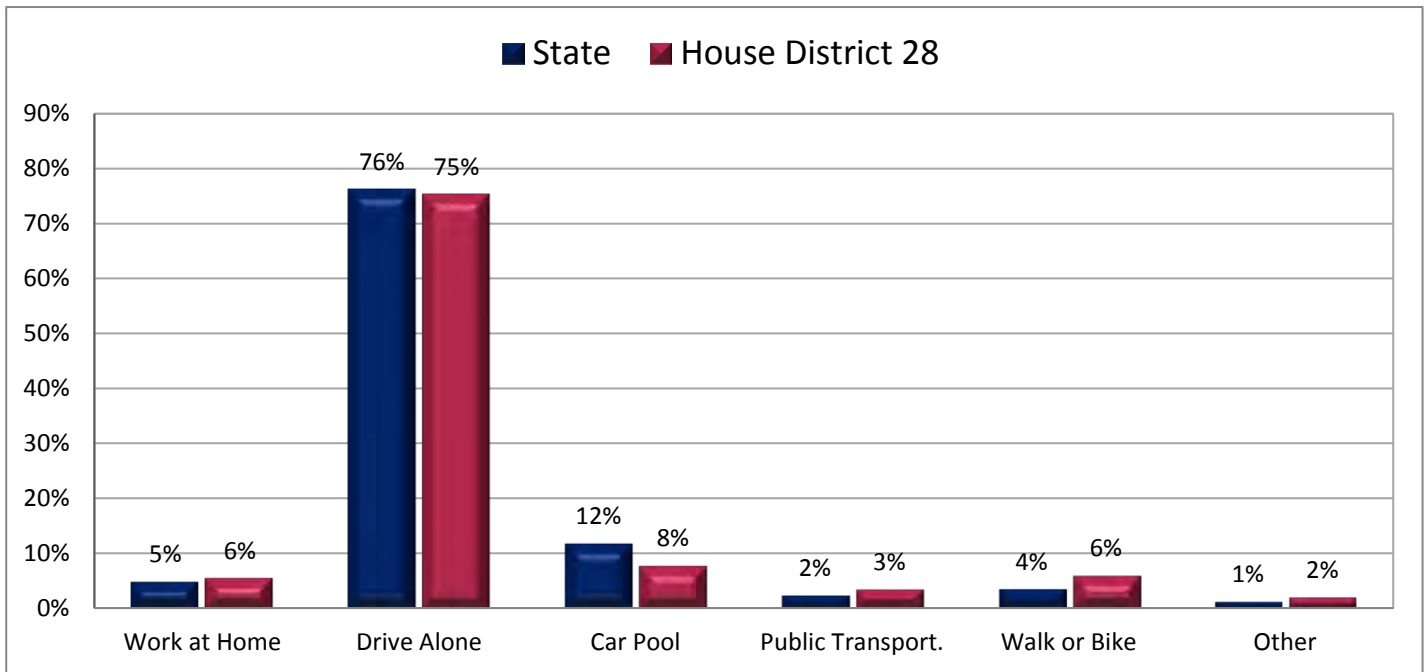

Figure 16.1 - MEANS OF TRANSPORTATION TO WORK  
**Percentage of Workers Age 16+, by Means of Transportation to Work**  
 (Categories are mutually exclusive and sum to 100%)

Figure 16.2 - MEANS OF TRANSPORTATION TO WORK  
**Percentage of Workers Age 16+ Who Drive Alone to Work**  
 (Second category in Figure 16.1; same data presented in Figure 16.3; additional data in Table 16 of the appendix)