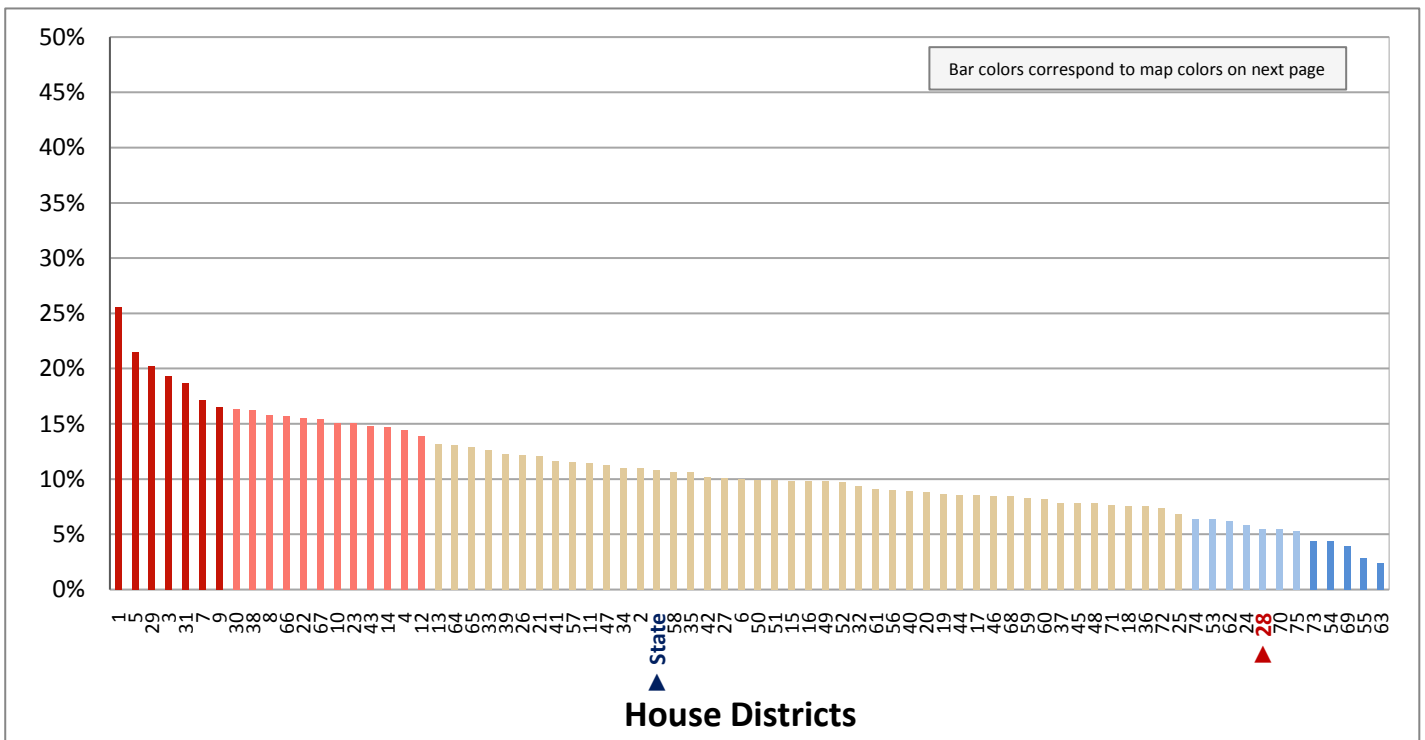

(Third category in Figure 15.1; same data presented in Figure 15.3; additional data in Table 15 of the appendix)