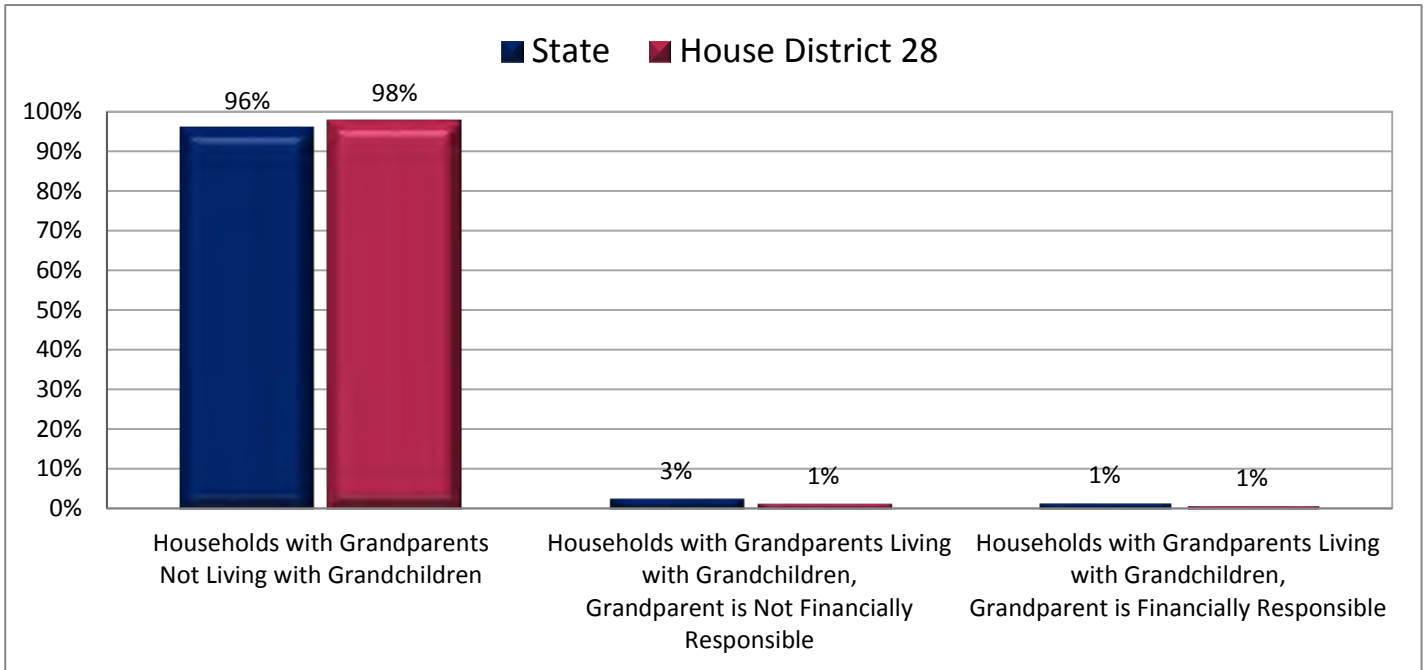

Figure 11.1 - GRANDPARENT LIVING WITH GRANDCHILD  
**Percentage of Households,  
 by Grandparent Living with Grandchild Age 0-17\***  
 (Categories are mutually exclusive and sum to 100%)

Figure 11.2 - GRANDPARENT LIVING WITH GRANDCHILD  
**Percentage of Households with a Grandparent Living with  
 Grandchildren Age 0-17 and Grandparent is Financially Responsible\*\***  
 (Last category in Figure 11.1; same data presented in Figure 11.3; additional data in Table 11 of the appendix)

Figure 11.3 - GRANDPARENT LIVING WITH GRANDCHILD  
**Percentage of Households with a Grandparent Living with Grandchildren Age 0-17 and Grandparent is Financially Responsible**

Figure 12.1 - EDUCATION - HIGHEST LEVEL OF ATTAINMENT  
**Percentage of Population Age 25+, by Highest Level of Educational Attainment**