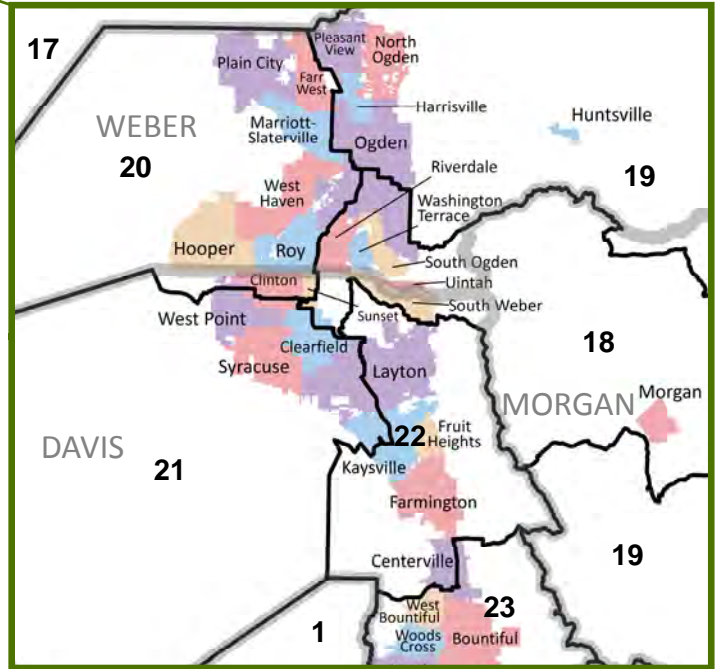

## Location of Cities and Districts

Senate Districts

Legend

Weber and Davis County Senate Districts

Salt Lake County Senate Districts

Utah County Senate Districts

## Membership of the Utah Senate

District	Senator
1	Luz Escamilla
2	Jim Dabakis
3	Gene Davis
4	Jani Iwamoto
5	Karen Mayne
6	Wayne A. Harper
7	Deidre M. Henderson
8	Brian E. Shiozawa
9	Wayne L. Niederhauser
10	Aaron Osmond
11	Howard A. Stephenson
12	Daniel W. Thatcher
13	Mark B. Madsen
14	Alvin B. Jackson
15	Margaret Dayton
16	Curtis S. Bramble
17	Peter C. Knudson
18	Ann Millner
19	Allen M. Christensen
20	Scott K. Jenkins
21	Jerry W. Stevenson
22	J. Stuart Adams
23	Todd Weiler
24	Ralph Okerlund
25	Lyle W. Hillyard
26	Kevin T. Van Tassell
27	David P. Hinkins
28	Evan J. Vickers
29	Stephen H. Urquhart