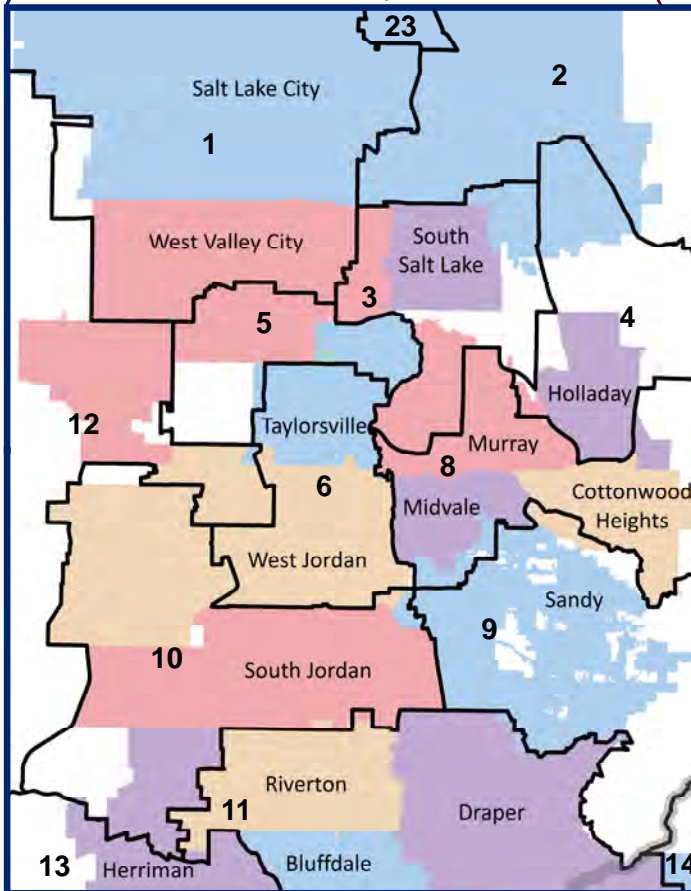

## Location of Cities and Districts

Senate Districts

Legend

Weber and Davis County Senate Districts

Salt Lake County Senate Districts

Utah County Senate Districts

## Membership of the Utah Senate

District	Senator
1	Luz Escamilla
2	Jim Dabakis
3	Gene Davis
4	Jani Iwamoto
5	Karen Mayne
6	Wayne A. Harper
7	Deidre M. Henderson
8	Brian E. Shiozawa
9	Wayne L. Niederhauser
10	Aaron Osmond
11	Howard A. Stephenson
12	Daniel W. Thatcher
13	Mark B. Madsen
14	Alvin B. Jackson
15	Margaret Dayton
16	Curtis S. Bramble
17	Peter C. Knudson
18	Ann Millner
19	Allen M. Christensen
20	Scott K. Jenkins
21	Jerry W. Stevenson
22	J. Stuart Adams
23	Todd Weiler
24	Ralph Okerlund
25	Lyle W. Hillyard
26	Kevin T. Van Tassell
27	David P. Hinkins
28	Evan J. Vickers
29	Stephen H. Urquhart