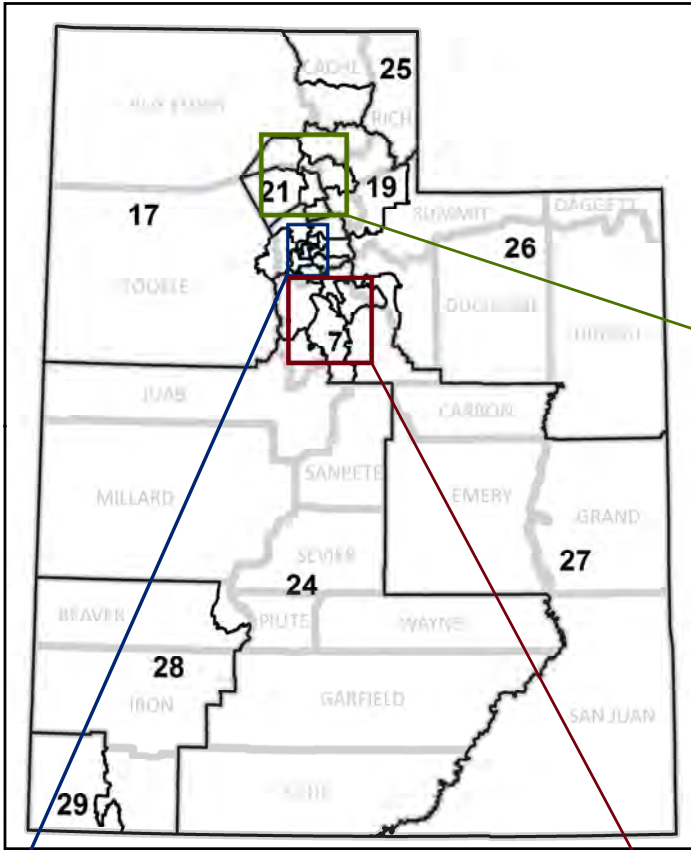

# UTAH SENATE

## Location of Cities and Districts

Senate Districts

Legend

Weber and Davis County Senate Districts

Salt Lake County Senate Districts

Utah County Senate Districts