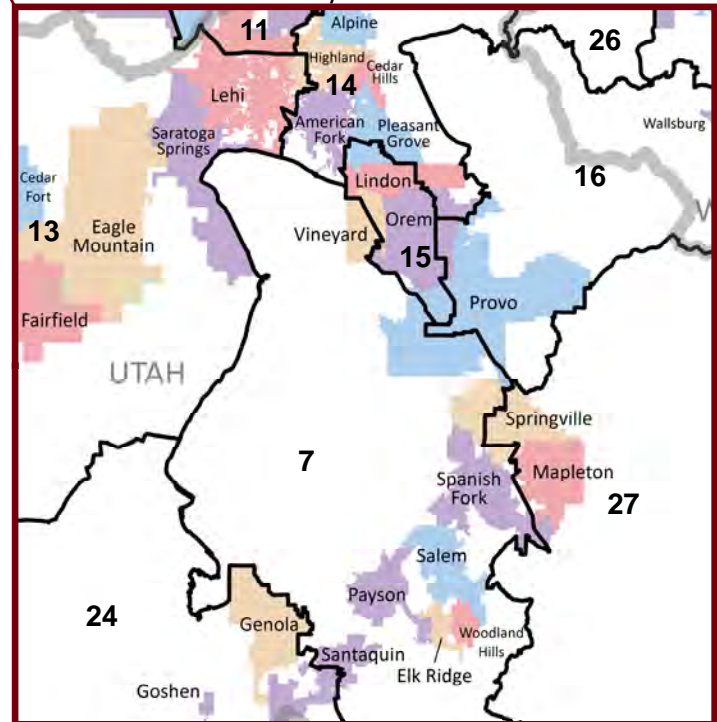

## Location of Cities and Districts

Senate Districts

Legend

Weber and Davis County Senate Districts

Salt Lake County Senate Districts

Utah County Senate Districts

## Membership of the Utah Senate

District	Senator
1	Luz Escamilla
2	Jim Dabakis
3	Gene Davis
4	Jani Iwamoto
5	Karen Mayne
6	Wayne A. Harper
7	Deidre M. Henderson
8	Brian E. Shiozawa
9	Wayne L. Niederhauser
10	Aaron Osmond
11	Howard A. Stephenson
12	Daniel W. Thatcher
13	Mark B. Madsen
14	Alvin B. Jackson
15	Margaret Dayton
16	Curtis S. Bramble
17	Peter C. Knudson
18	Ann Millner
19	Allen M. Christensen
20	Scott K. Jenkins
21	Jerry W. Stevenson
22	J. Stuart Adams
23	Todd Weiler
24	Ralph Okerlund
25	Lyle W. Hillyard
26	Kevin T. Van Tassell
27	David P. Hinkins
28	Evan J. Vickers
29	Stephen H. Urquhart