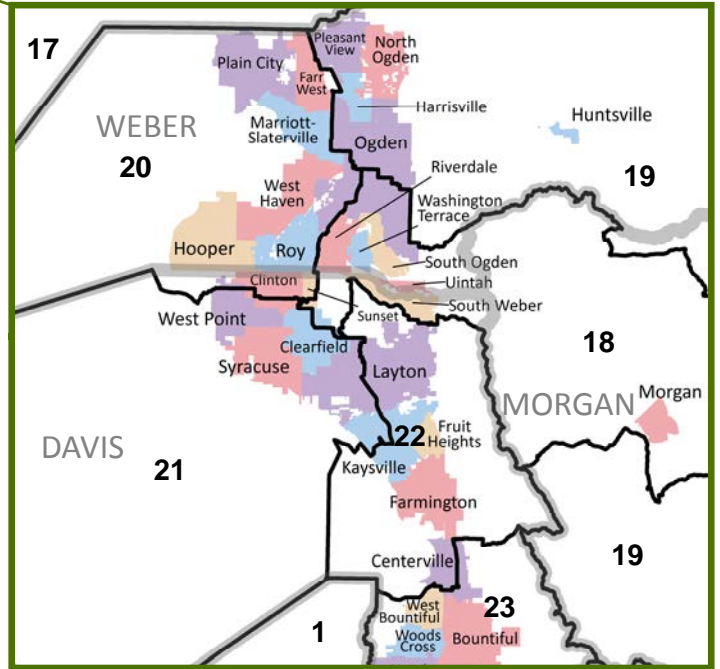

UTAH SENATE

Location of Cities and Districts

Senate Districts

Legend

Weber and Davis County Senate Districts

Salt Lake County Senate Districts

Utah County Senate Districts

Membership of the Utah Senate

District	Senator
1	Luz Escamilla
2	Derek L. Kitchen
3	Gene Davis
4	Jani Iwamoto
5	Karen Mayne
6	Wayne A. Harper
7	Deidre M. Henderson
8	Kathleen Riebe
9	Kirk A. Cullimore
10	Lincoln Fillmore
11	Daniel McCay
12	Daniel W. Thatcher
13	Jacob L. Anderegg
14	Daniel Hemmert
15	Keith Grover
16	Curtis S. Bramble
17	Scott D. Sandall
18	Ann Millner
19	Allen M. Christensen
20	David G. Buxton
21	Jerry W. Stevenson
22	J. Stuart Adams
23	Todd Weiler
24	Ralph Okerlund
25	Lyle W. Hillyard
26	Ronald Winterton
27	David P. Hinkins
28	Evan J. Vickers
29	Don L. Ipson