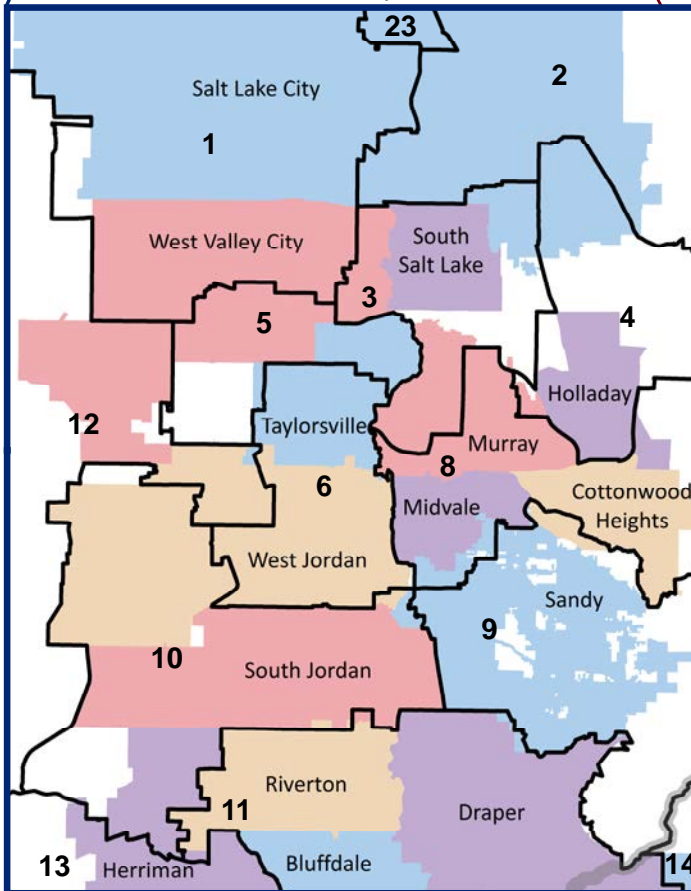

UTAH SENATE

Location of Cities and Districts

Senate Districts

Legend

Weber and Davis County Senate Districts

Salt Lake County Senate Districts

Utah County Senate Districts

Membership of the Utah Senate

District	Senator
1	Luz Escamilla
2	Derek L. Kitchen
3	Gene Davis
4	Jani Iwamoto
5	Karen Mayne
6	Wayne A. Harper
7	Deidre M. Henderson
8	Kathleen Riebe
9	Kirk A. Cullimore
10	Lincoln Fillmore
11	Daniel McCay
12	Daniel W. Thatcher
13	Jacob L. Anderegg
14	Daniel Hemmert
15	Keith Grover
16	Curtis S. Bramble
17	Scott D. Sandall
18	Ann Millner
19	Allen M. Christensen
20	David G. Buxton
21	Jerry W. Stevenson
22	J. Stuart Adams
23	Todd Weiler
24	Ralph Okerlund
25	Lyle W. Hillyard
26	Ronald Winterton
27	David P. Hinkins
28	Evan J. Vickers
29	Don L. Ipson