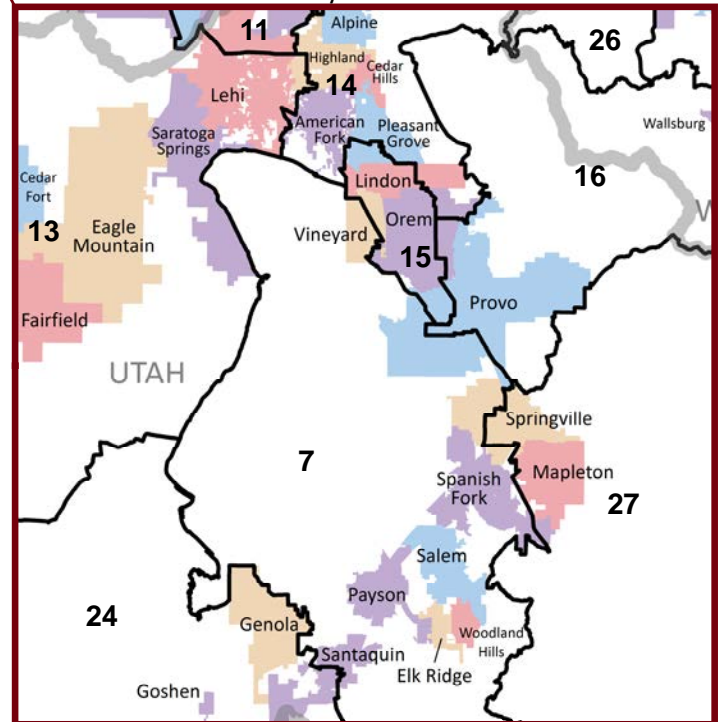

UTAH SENATE

Location of Cities and Districts

Senate Districts

Legend

Weber and Davis County Senate Districts

Salt Lake County Senate Districts

Utah County Senate Districts

Membership of the Utah Senate

District	Senator
1	Luz Escamilla
2	Derek L. Kitchen
3	Gene Davis
4	Jani Iwamoto
5	Karen Mayne
6	Wayne A. Harper
7	Deidre M. Henderson
8	Kathleen Riebe
9	Kirk A. Cullimore
10	Lincoln Fillmore
11	Daniel McCay
12	Daniel W. Thatcher
13	Jacob L. Anderegg
14	Daniel Hemmert
15	Keith Grover
16	Curtis S. Bramble
17	Scott D. Sandall
18	Ann Millner
19	Allen M. Christensen
20	David G. Buxton
21	Jerry W. Stevenson
22	J. Stuart Adams
23	Todd Weiler
24	Ralph Okerlund
25	Lyle W. Hillyard
26	Ronald Winterton
27	David P. Hinkins
28	Evan J. Vickers
29	Don L. Ipson