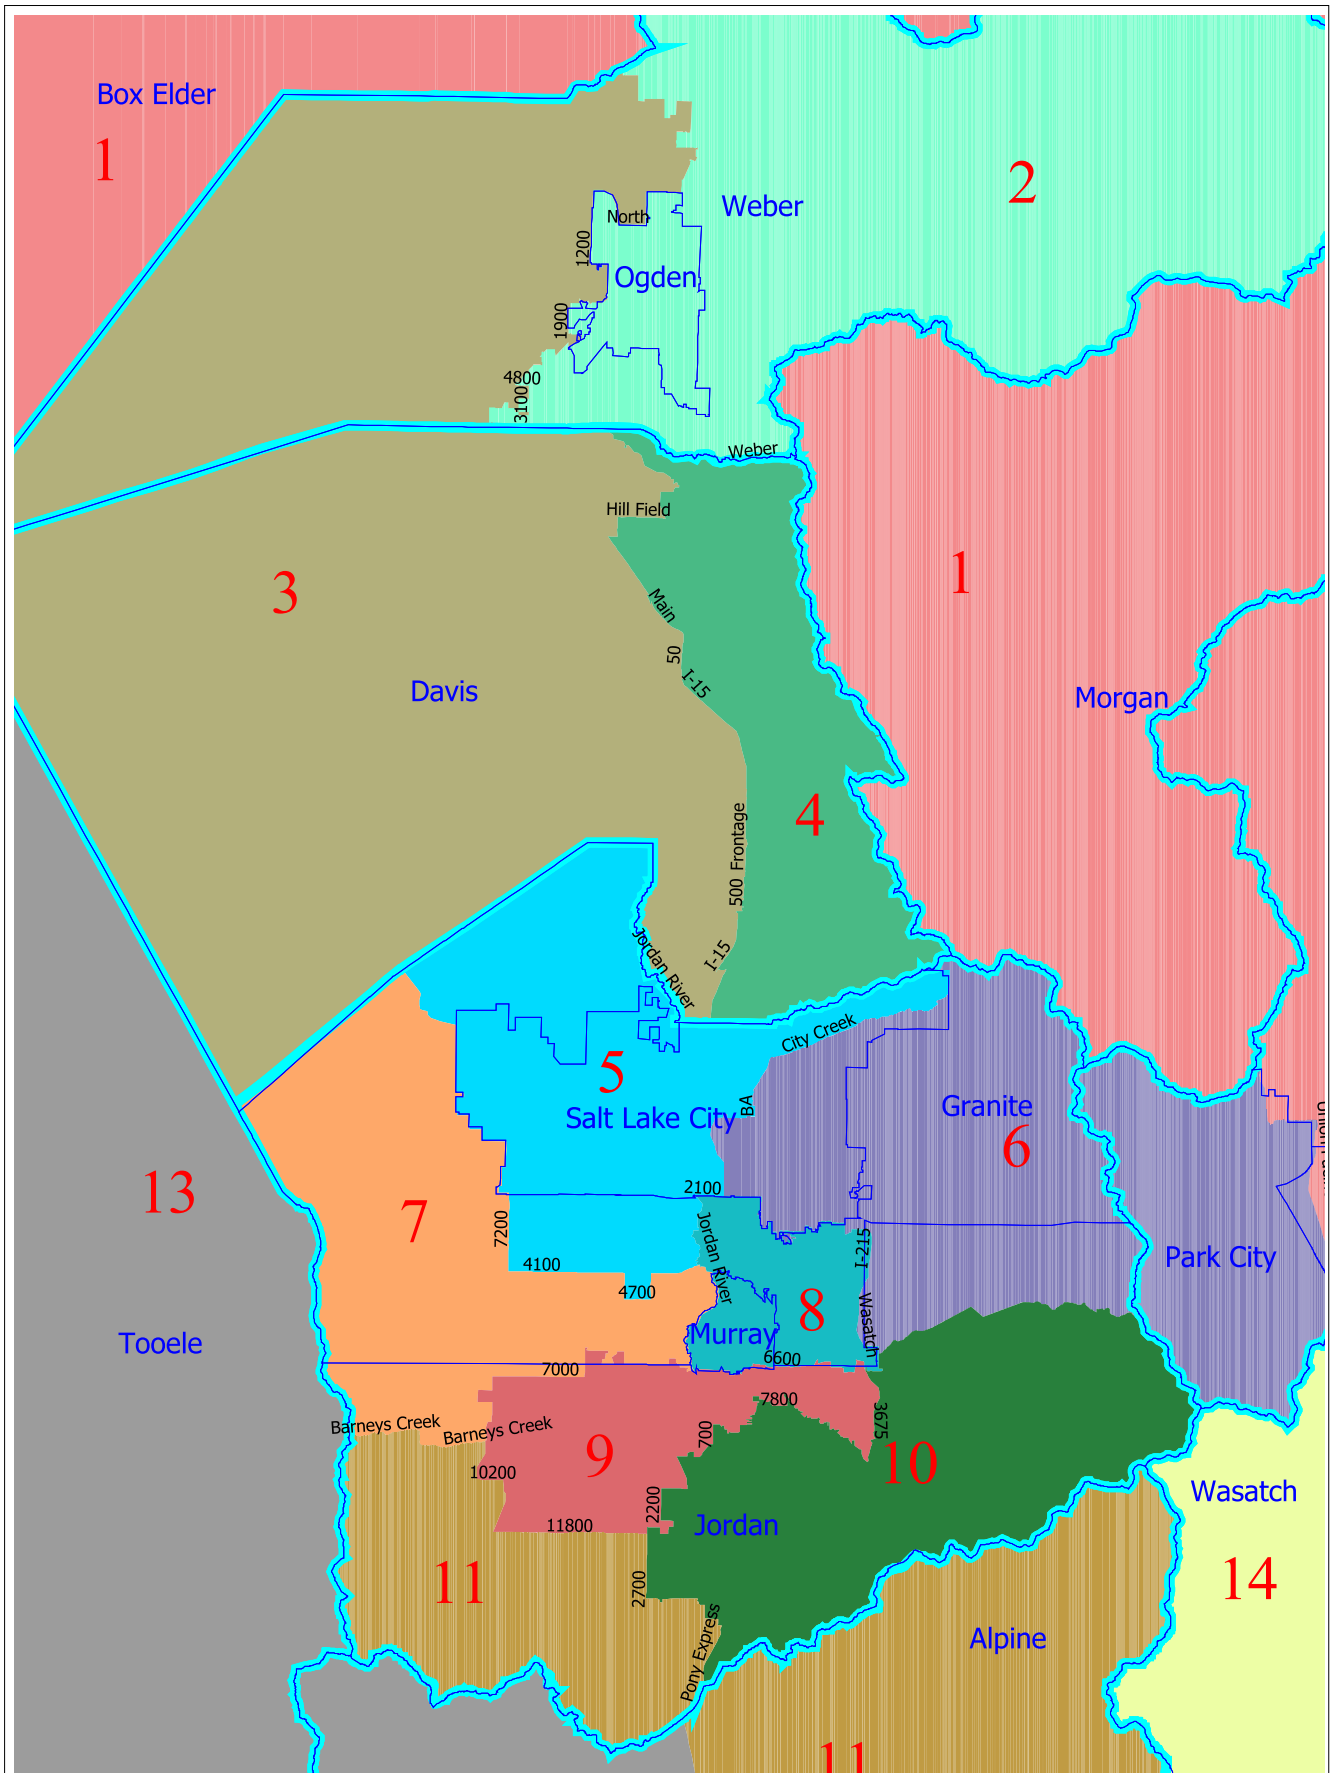

 Counties  
 Voting Precincts  
 Cities  
 Districts

Democratic State School Board Redistricting Proposal  
 Overview  
 Office of Legislative Research and General Counsel

Democratic State School Board Redistricting Proposal  
 Weber, Davis, and Salt Lake Counties  
 Office of Legislative Research and General Counsel

 Counties   
  Local School Districts  
 Cities  
 Districts

Democratic State School Board Redistricting Proposal  
 Utah and Sanpete Counties  
 Office of Legislative Research and General Counsel