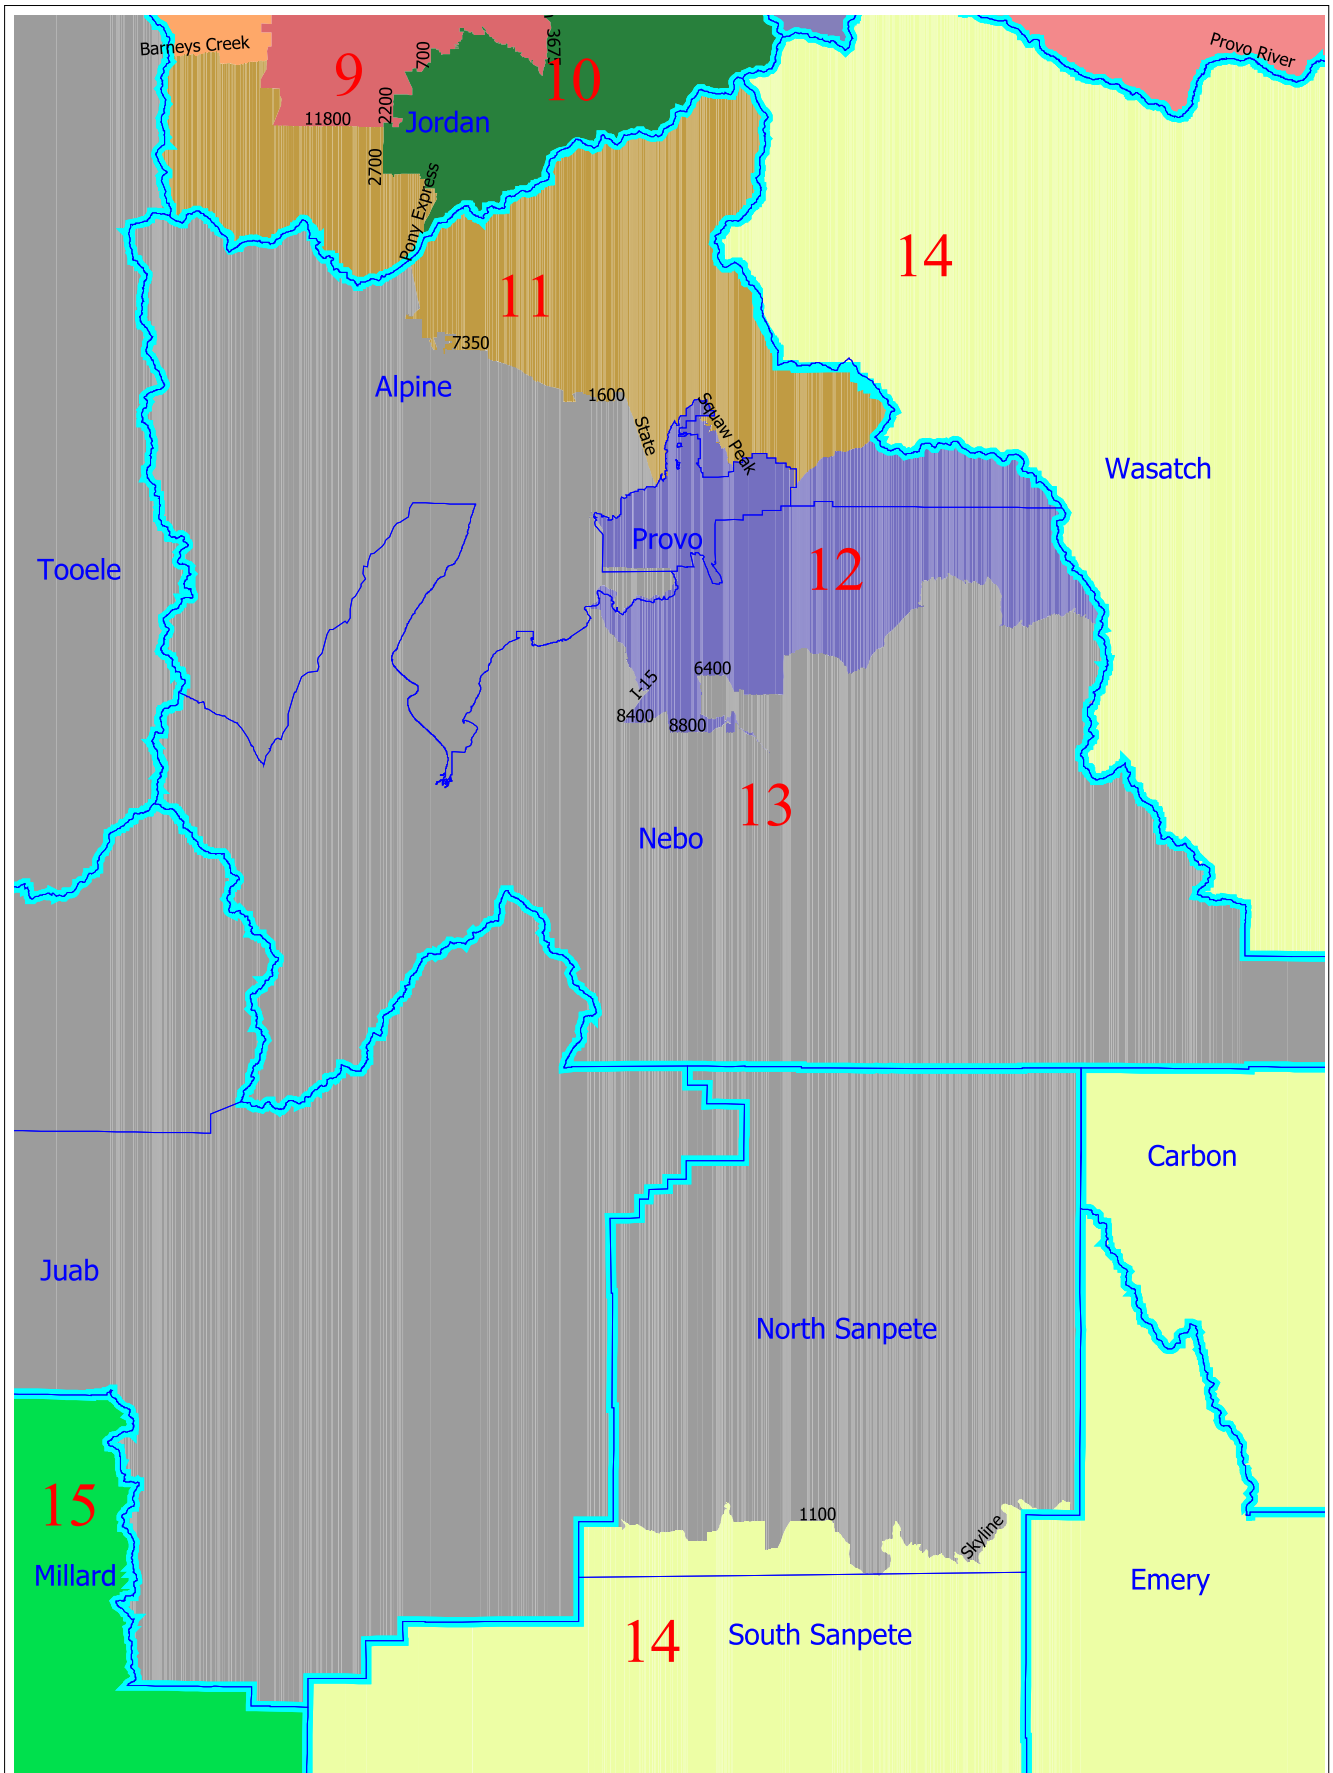

 Counties  
 Voting Precincts  
 Cities  
 Districts

Democratic State School Board Redistricting Proposal  
 Overview  
 Office of Legislative Research and General Counsel

Democratic State School Board Redistricting Proposal  
 Weber, Davis, and Salt Lake Counties  
 Office of Legislative Research and General Counsel

 Counties   
  Local School Districts  
 Cities  
 Districts

Democratic State School Board Redistricting Proposal  
 Utah and Sanpete Counties  
 Office of Legislative Research and General Counsel