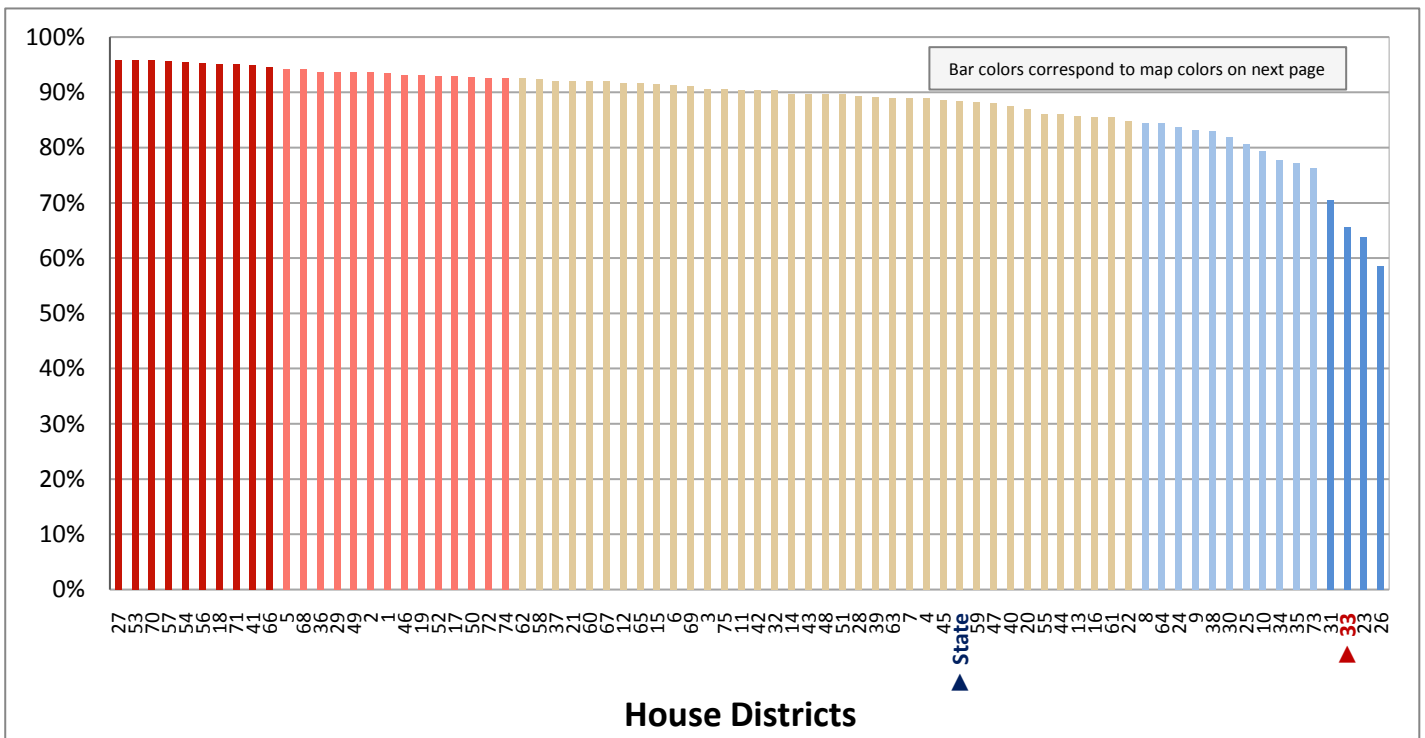

Figure 2.2 - RACE
Percentage of Population Who are White

(First category in Figure 2.1; same data presented in Figure 2.3; additional data in Table 2 of the appendix)