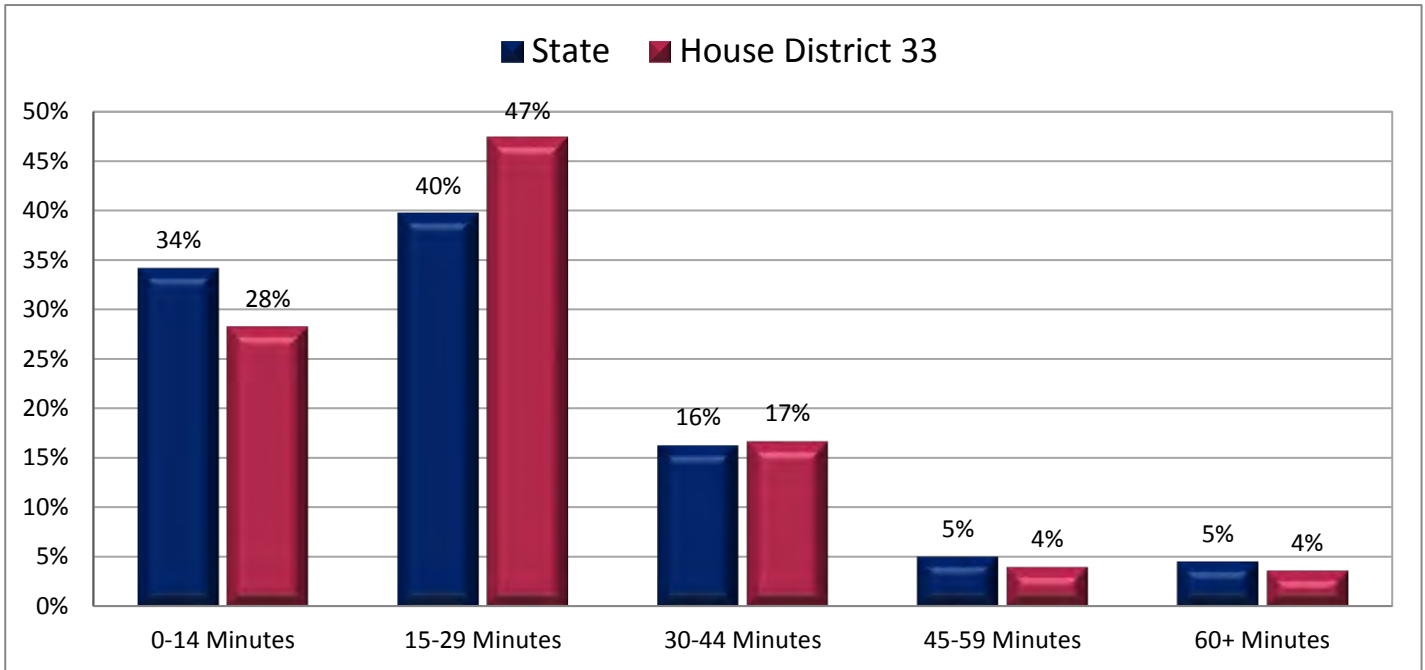

### Percentage of Workers Age 16+ Who Do Not Work at Home, by Travel Time

(Categories are mutually exclusive and sum to 100%)

Figure 17.2 - TRAVEL TIME TO WORK