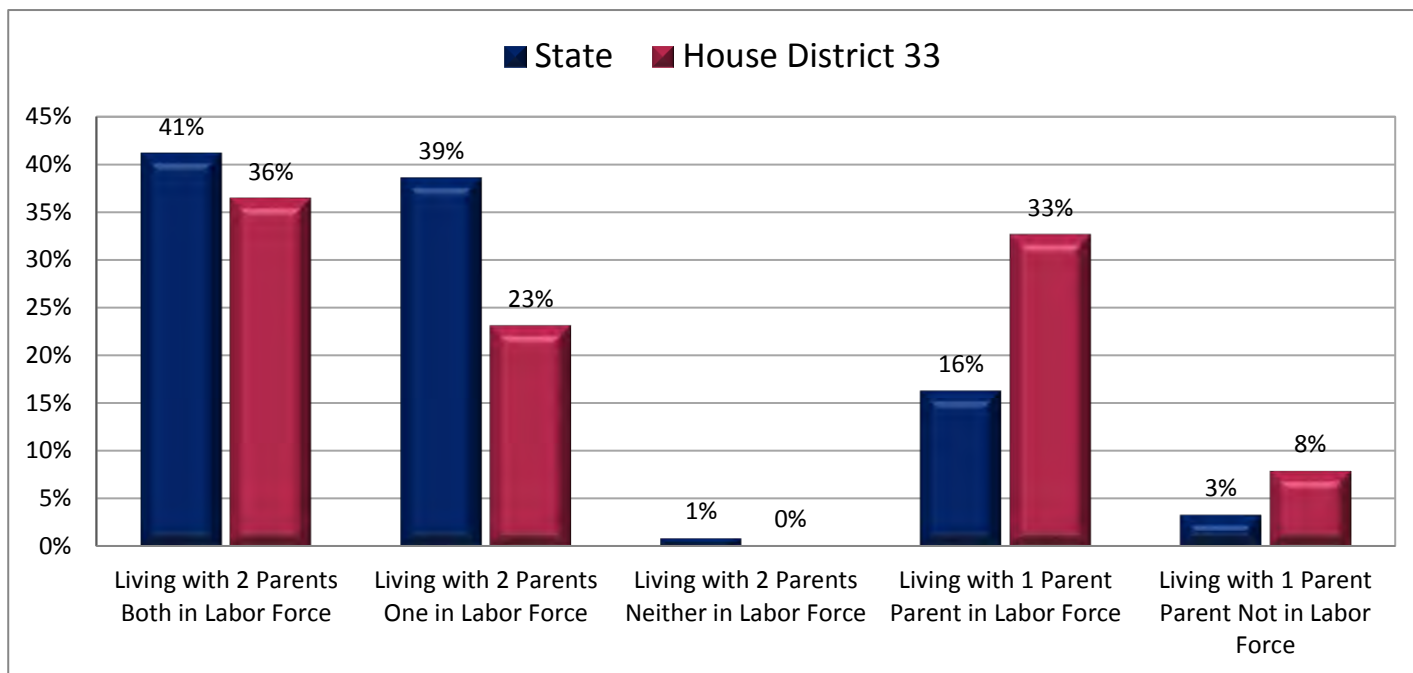

Figure 10.1 - CHILD LIVING ARRANGEMENTS  
**Percentage of Children Age 0-17 Living with Parent(s),  
 by Living Arrangement**

(Categories are mutually exclusive and sum to 100%)

Figure 10.2 - CHILD LIVING ARRANGEMENTS  
**Percentage of Children Age 0-17 Living with One Parent**

Figure 11.1 - GRANDPARENT LIVING WITH GRANDCHILD  
**Percentage of Households,  
 by Grandparent Living with Grandchild Age 0-17\***  
 (Categories are mutually exclusive and sum to 100%)

Figure 11.2 - GRANDPARENT LIVING WITH GRANDCHILD  
**Percentage of Households with a Grandparent Living with  
 Grandchildren Age 0-17 and Grandparent is Financially Responsible\*\***  
 (Last category in Figure 11.1; same data presented in Figure 11.3; additional data in Table 11 of the appendix)