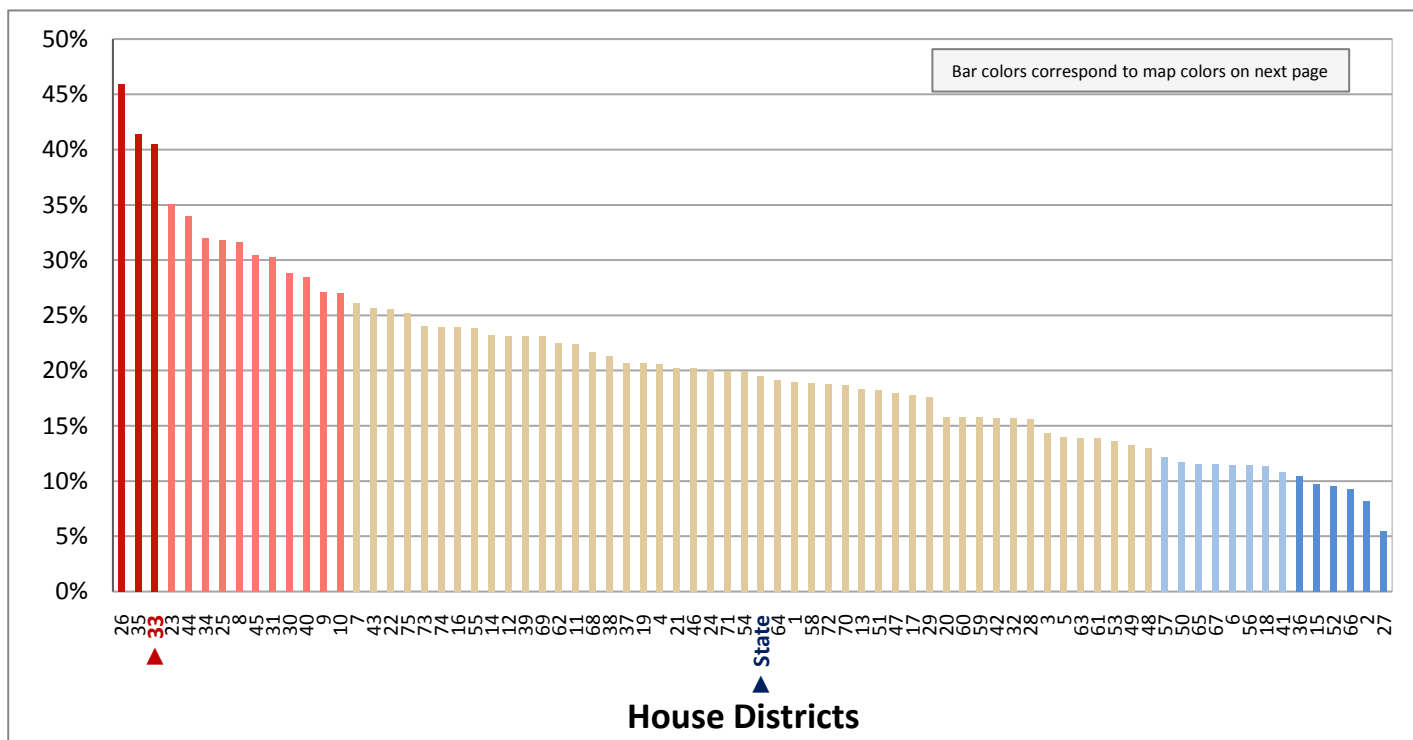

Figure 10.1 - CHILD LIVING ARRANGEMENTS  
**Percentage of Children Age 0-17 Living with Parent(s),  
 by Living Arrangement**

(Categories are mutually exclusive and sum to 100%)

Figure 10.2 - CHILD LIVING ARRANGEMENTS  
**Percentage of Children Age 0-17 Living with One Parent**

(Sum of last two categories in Figure 10.1; same data presented in Figure 10.3; additional data in Table 10 of the appendix)

Figure 10.3 - CHILD LIVING ARRANGEMENTS  
**Percentage of Children Age 0-17 Living with One Parent**

Figure 11.1 - GRANDPARENT LIVING WITH GRANDCHILD  
**Percentage of Households,  
 by Grandparent Living with Grandchild Age 0-17\***  
 (Categories are mutually exclusive and sum to 100%)

Figure 11.2 - GRANDPARENT LIVING WITH GRANDCHILD  
**Percentage of Households with a Grandparent Living with  
 Grandchildren Age 0-17 and Grandparent is Financially Responsible\*\***  
 (Last category in Figure 11.1; same data presented in Figure 11.3; additional data in Table 11 of the appendix)