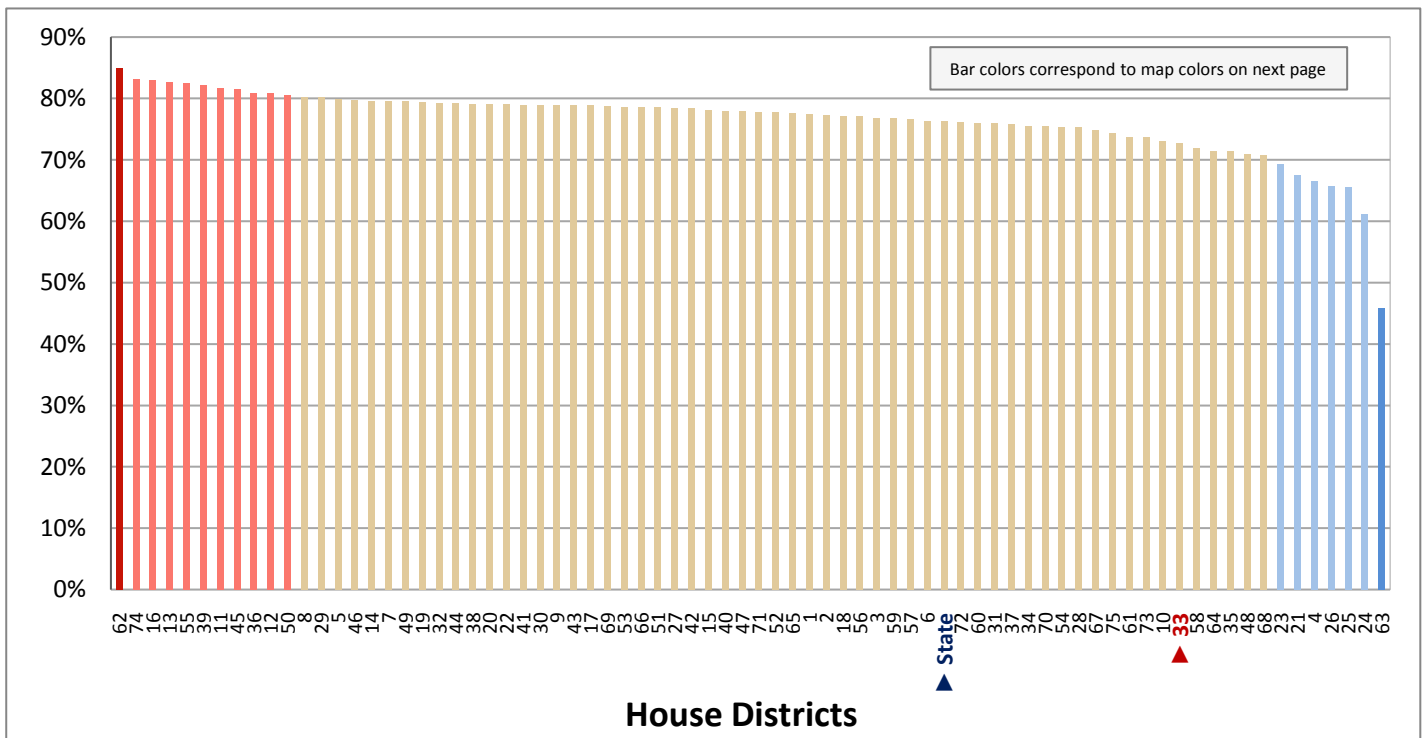

Figure 16.2 - MEANS OF TRANSPORTATION TO WORK  
**Percentage of Workers Age 16+ Who Drive Alone to Work**  
 (Second category in Figure 16.1; same data presented in Figure 16.3; additional data in Table 16 of the appendix)