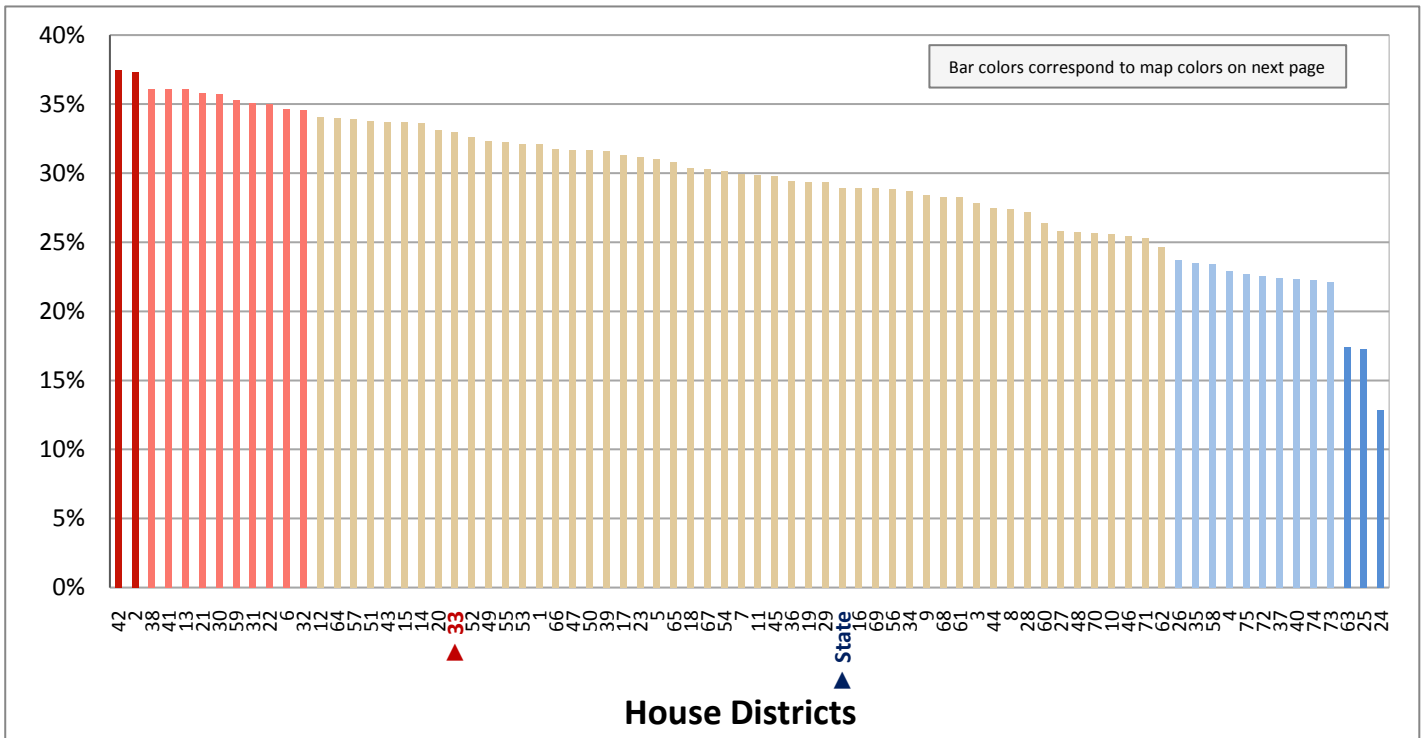

Figure 7.2 - HOUSEHOLD TYPE AND SIZE
Percentage of Households That are 3-4 Person Family Households

(Second category in Figure 7.1; same data presented in Figure 7.3; additional data in Table 7 of the appendix)