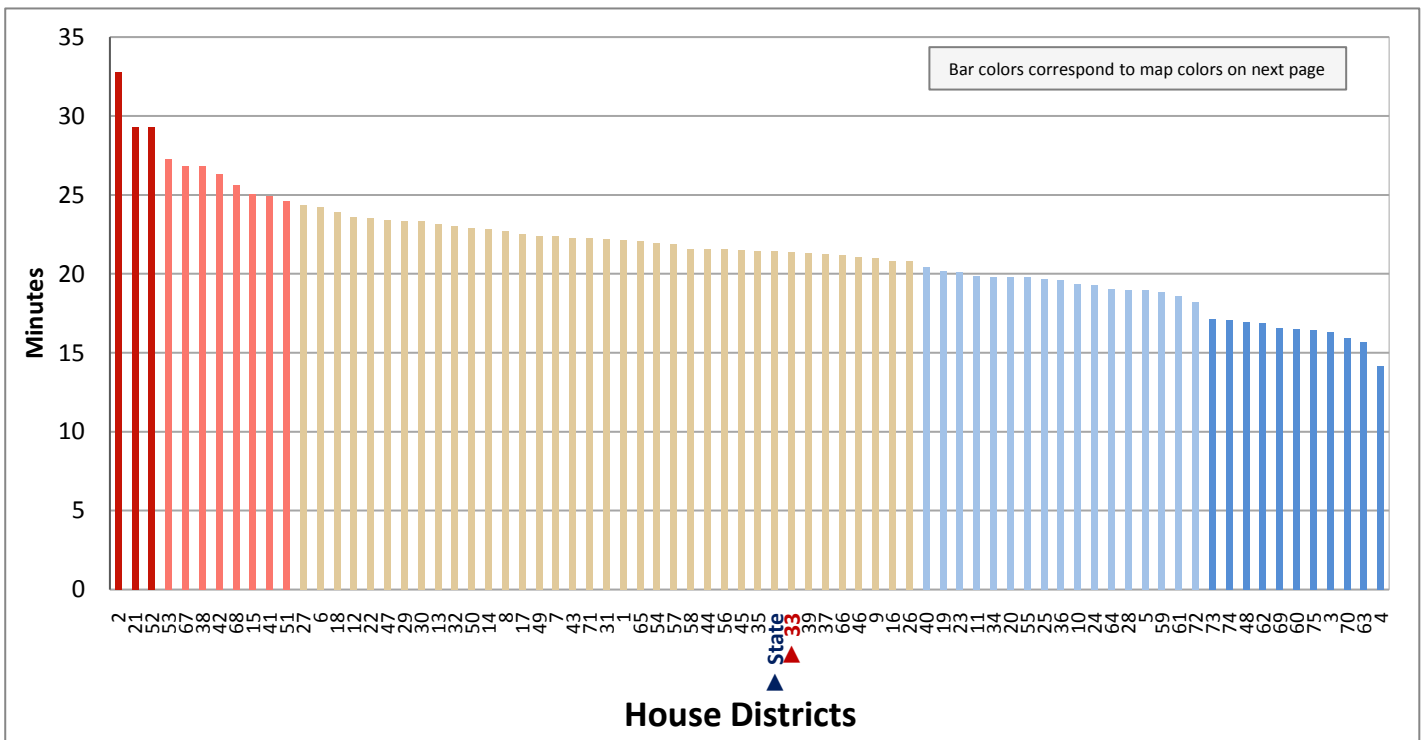

### Average Travel Time to Work of Workers Age 16+ Who Do Not Work at Home

(This data is not included in Figure 17.1; same data presented in Figure 17.3; additional data in Table 17 of the appendix)

Figure 17.3 - TRAVEL TIME TO WORK  
**Average Travel Time to Work of Workers Age 16+ Who Do Not Work at Home**