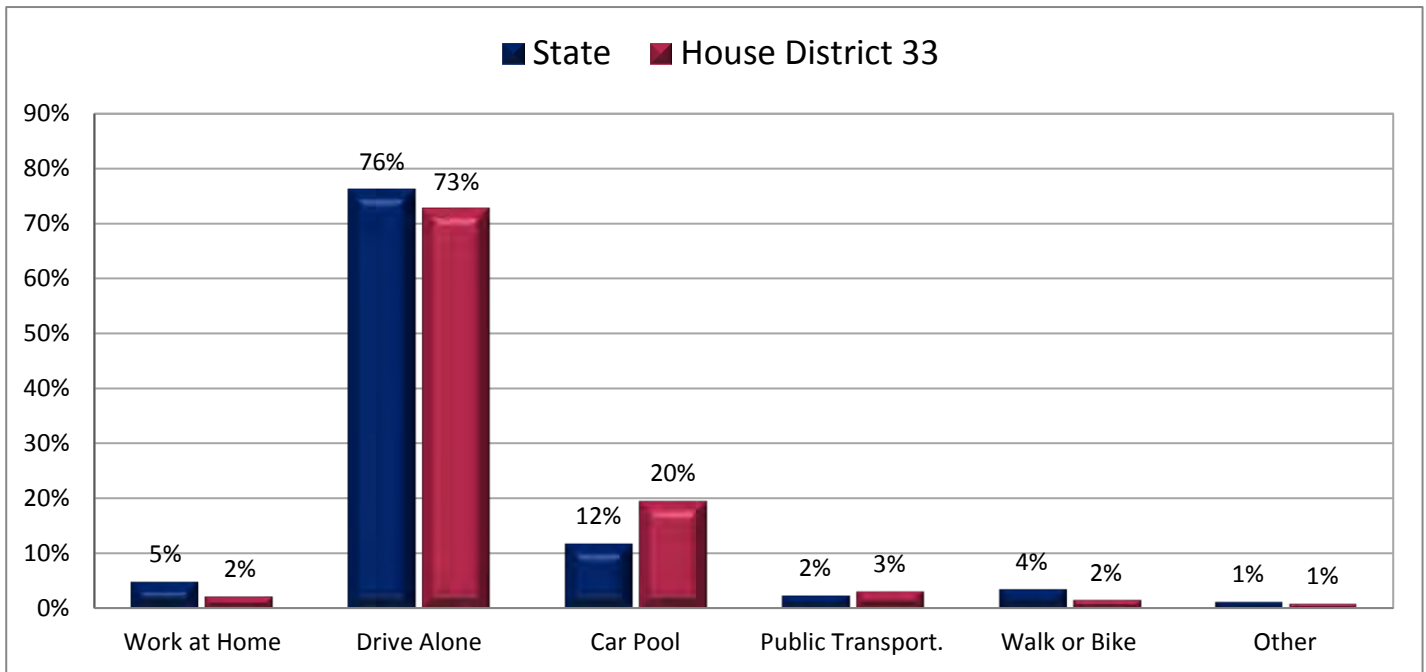

Figure 15.6 - EMPLOYMENT BY INDUSTRY

**Percentage of Civilian Employed Workers Age 16+ Who Work in Education, and Health and Social Assistance**

Figure 16.1 - MEANS OF TRANSPORTATION TO WORK  
**Percentage of Workers Age 16+, by Means of Transportation to Work**  
 (Categories are mutually exclusive and sum to 100%)