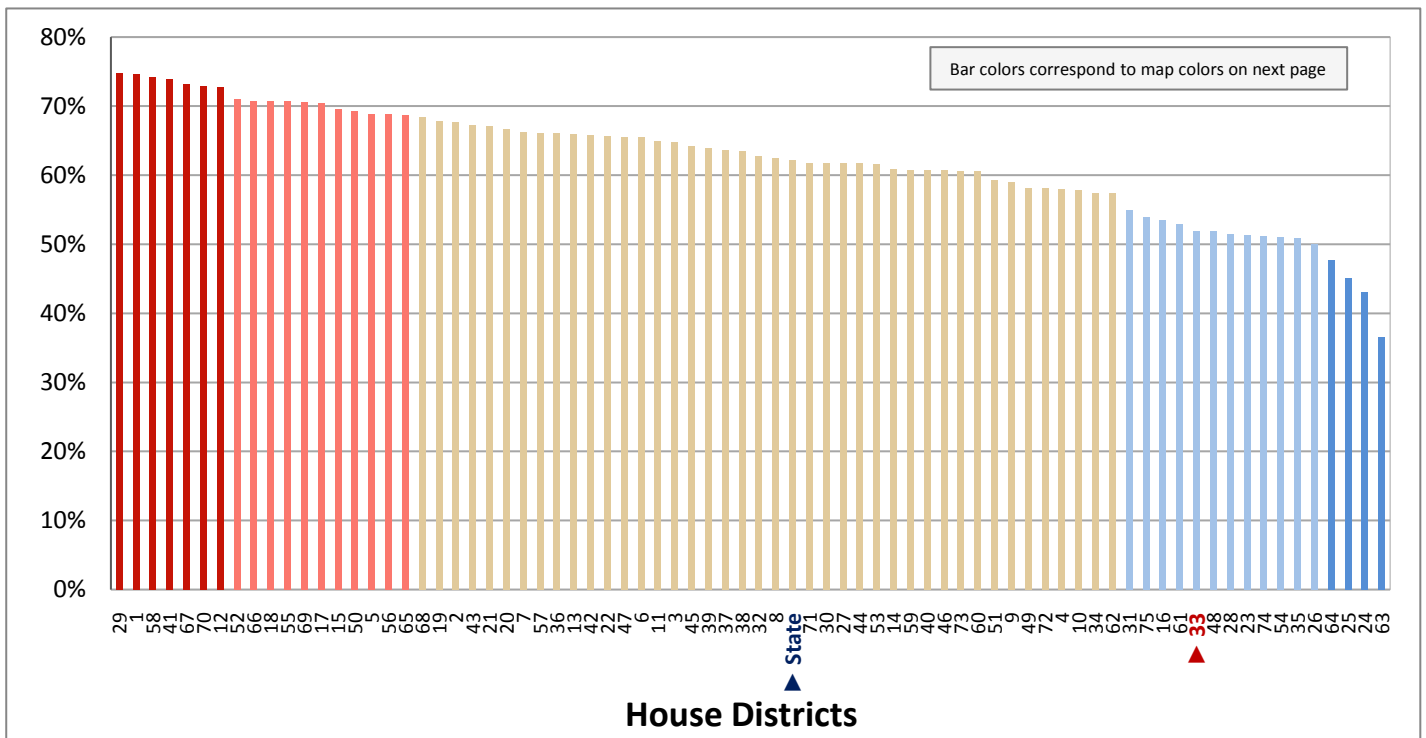

Figure 4.3 - LANGUAGE SPOKEN AT HOME  
**Percentage of Population Age 5+ Who Do Not Speak English at Home**

Figure 5.1 - BIRTHPLACE AND CITIZENSHIP  
**Percentage of Population, by Birthplace and Citizenship Status**  
 (Categories are mutually exclusive and sum to 100%)

Figure 5.2 - BIRTHPLACE AND CITIZENSHIP  
**Percentage of Population Born in Utah**  
 (First category in Figure 5.1; same data presented in Figure 5.3; additional data in Table 5 of the appendix)

Figure 5.3 - BIRTHPLACE AND CITIZENSHIP  
**Percentage of Population Born in Utah**