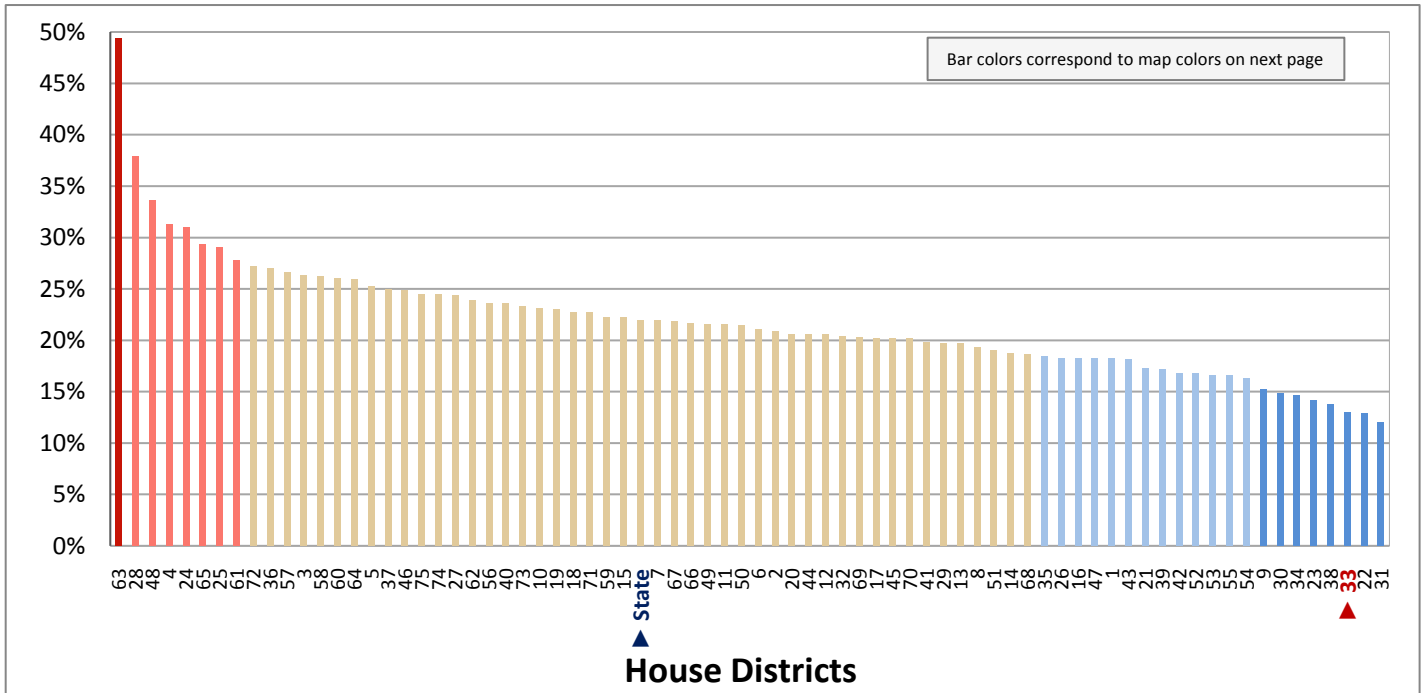

### Percentage of Civilian Employed Workers Age 16+ Who Work in Education, and Health and Social Assistance\*

(Tenth category in Figure 15.1; same data presented in Figure 15.6; additional data in Table 15 of the appendix)