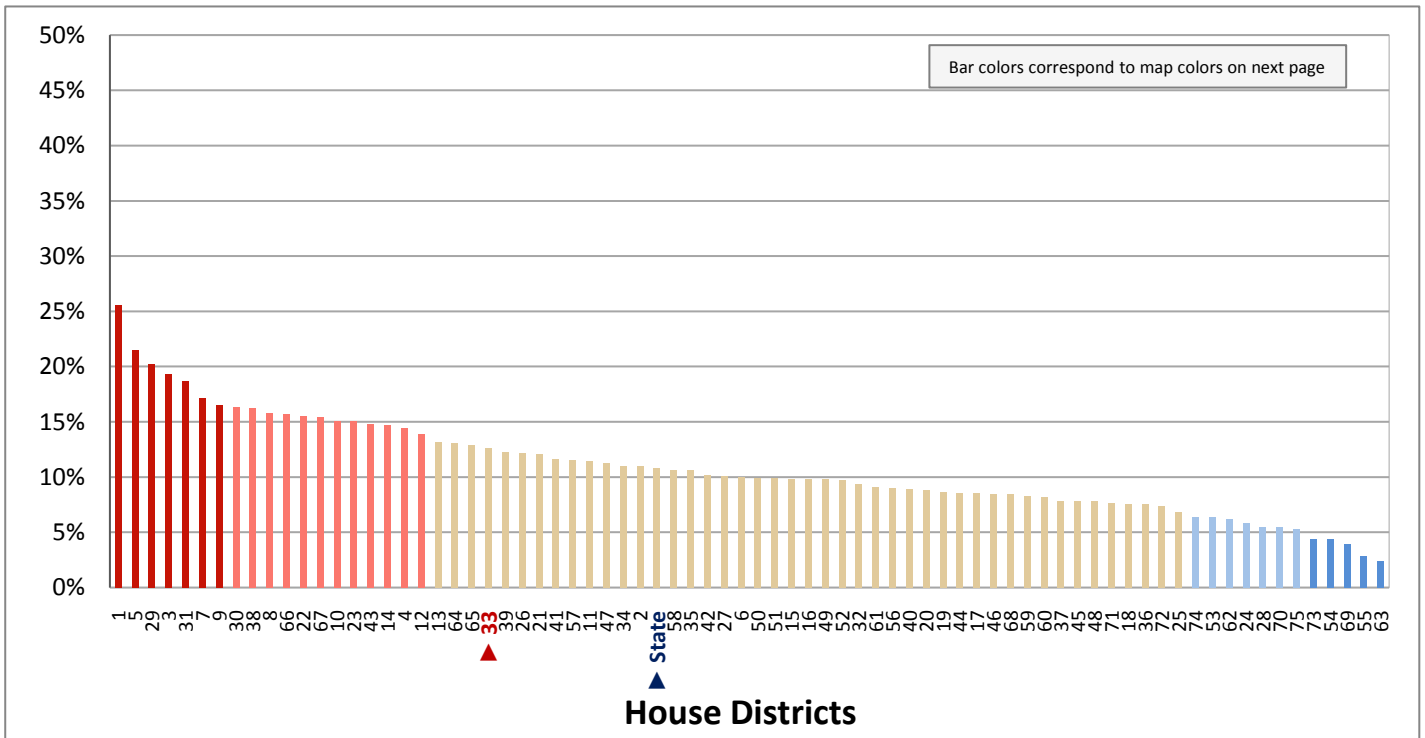

(Third category in Figure 15.1; same data presented in Figure 15.3; additional data in Table 15 of the appendix)