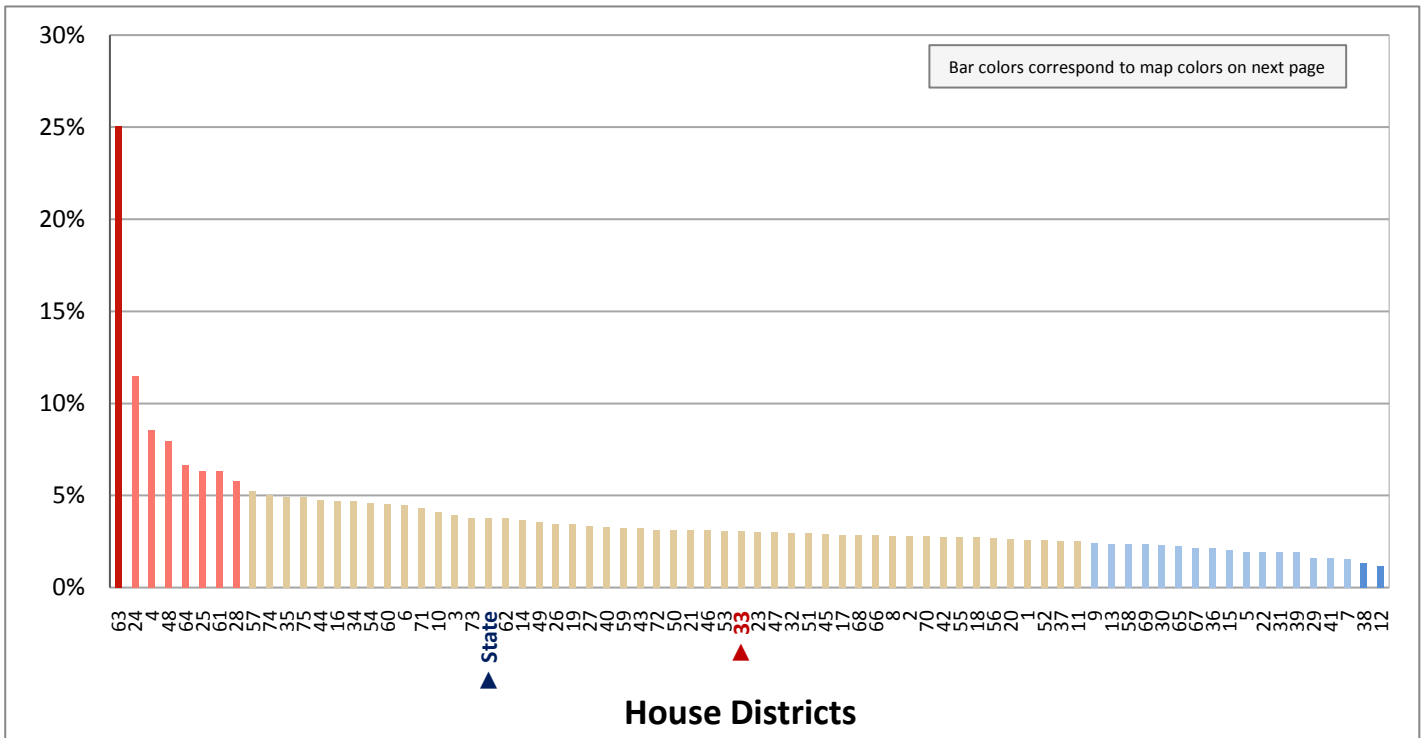

Figure 27.2 - MOVED IN PAST YEAR  
**Percentage of Population Age 1+ Who Moved to Utah in the Past Year**

(Sum of last three categories in Figure 27.1; same data presented in Figure 27.3; additional data in Table 27 of the appendix)