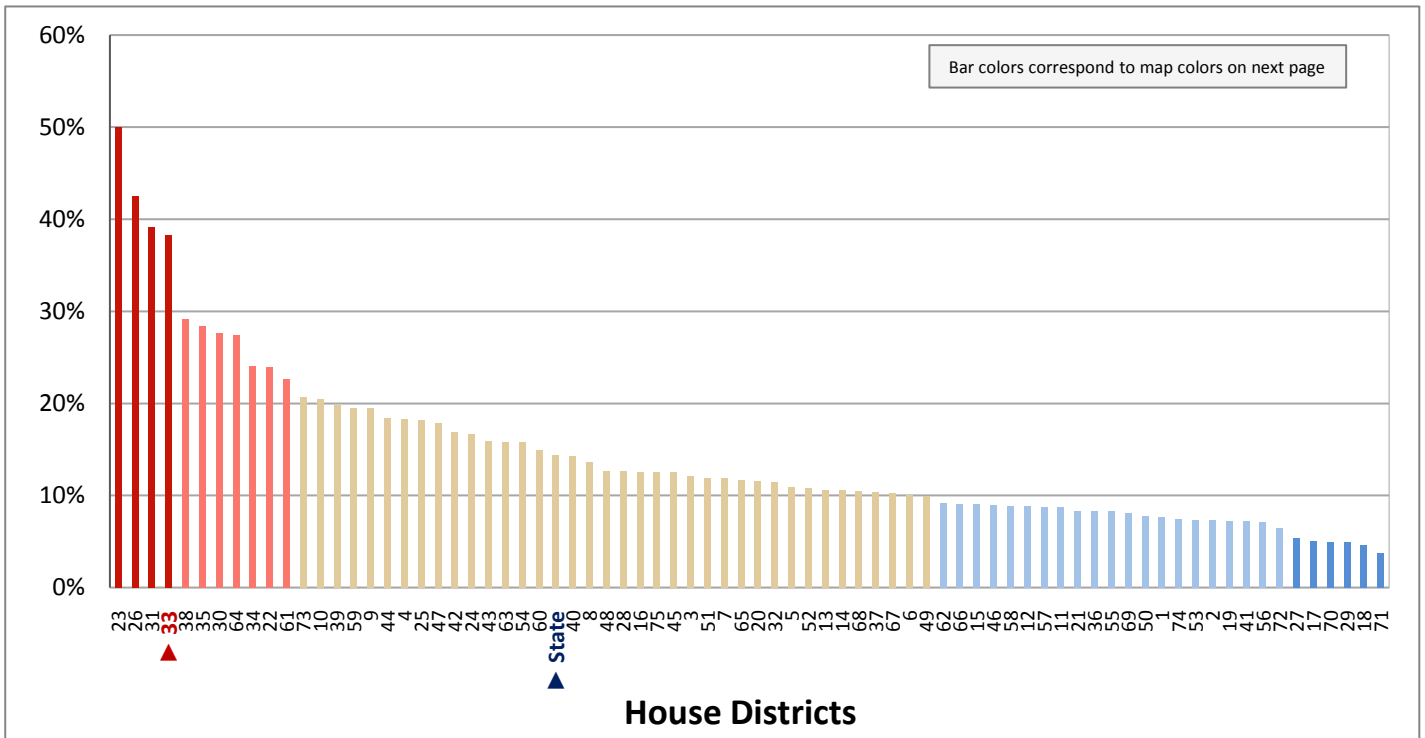

Figure 4.1 - LANGUAGE SPOKEN AT HOME  
**Percentage of Population Age 5+, by Language Spoken at Home**  
 (Categories are mutually exclusive and sum to 100%)

Figure 4.2 - LANGUAGE SPOKEN AT HOME  
**Percentage of Population Age 5+ Who Do Not Speak English at Home**  
 (Sum of last four categories in Figure 4.1; same data presented in Figure 4.3; additional data in Table 4 of the appendix)