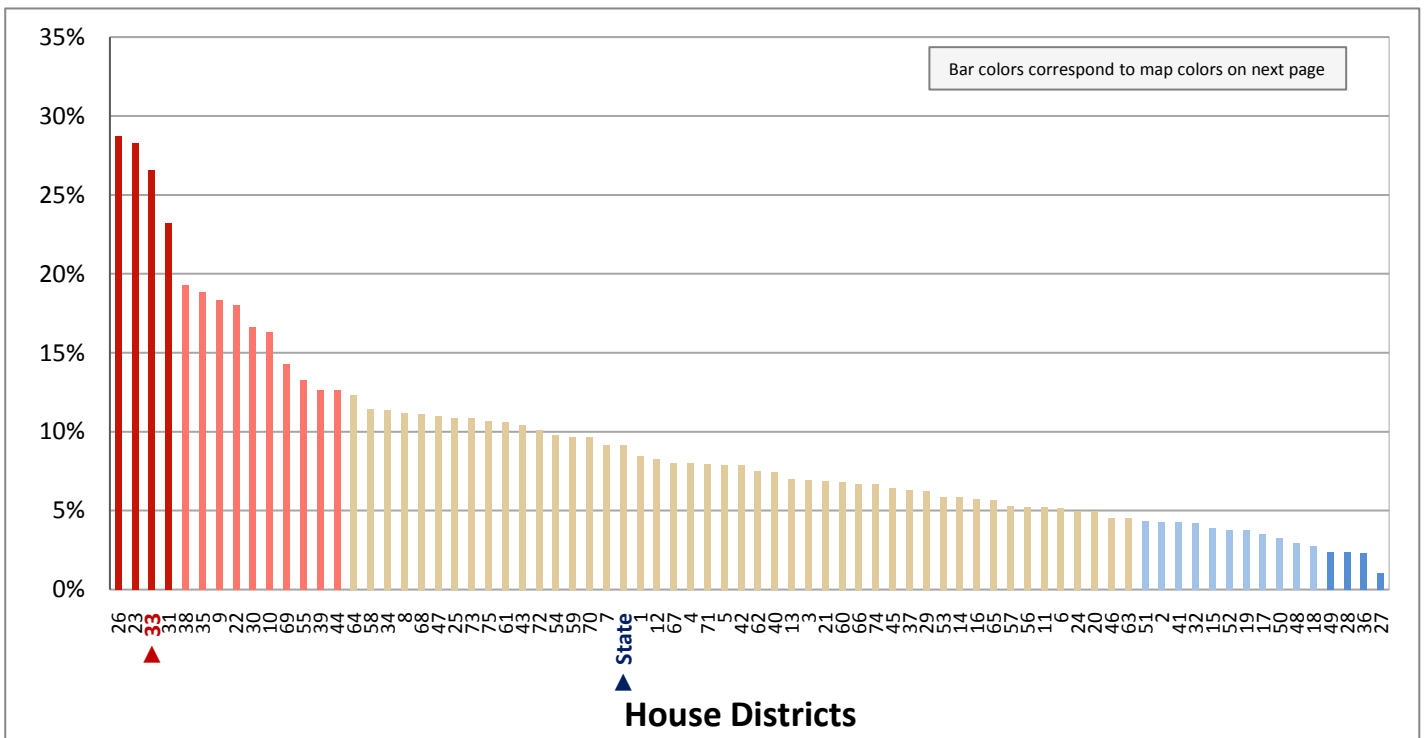

Figure 11.3 - GRANDPARENT LIVING WITH GRANDCHILD  
**Percentage of Households with a Grandparent Living with Grandchildren Age 0-17 and Grandparent is Financially Responsible**

Figure 12.1 - EDUCATION - HIGHEST LEVEL OF ATTAINMENT  
**Percentage of Population Age 25+, by Highest Level of Educational Attainment**

(Categories are mutually exclusive and sum to 100%)

Figure 12.2 - EDUCATION - HIGHEST LEVEL OF ATTAINMENT

**Percentage of Population Age 25+ without a High School Diploma**

(First category in Figure 12.1; same data presented in Figure 12.3; additional data in Table 12 of the appendix)

Figure 12.3 - EDUCATION - HIGHEST LEVEL OF ATTAINMENT  
**Percentage of Population Age 25+ without a High School Diploma**

Figure 13.1 - BACHELOR'S DEGREE ATTAINMENT  
**Percentage of Population in Each Age Category, by Sex,  
 with a Bachelor's Degree or Higher**