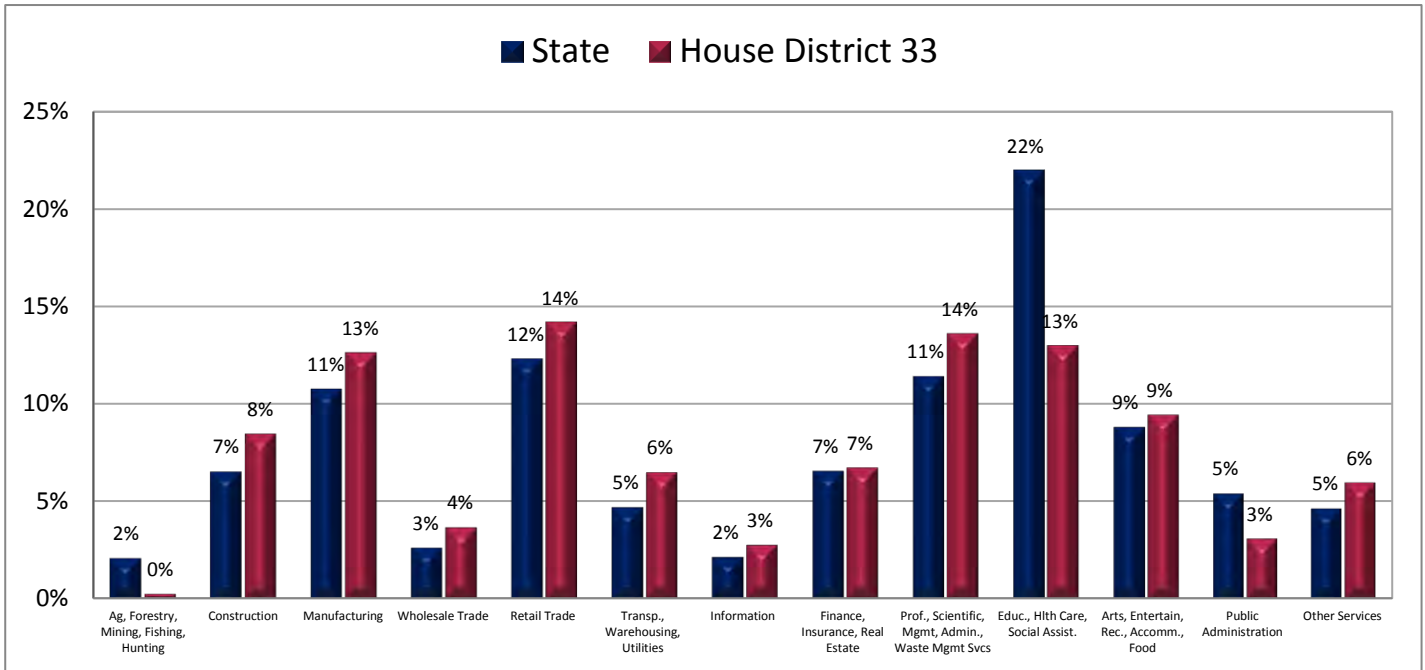

Figure 14.3 - VETERANS  
**Percentage of Civilians Age 18+ Who are Veterans**

Figure 15.1 - EMPLOYMENT BY INDUSTRY  
**Percentage of Civilian Employed Workers Age 16+,  
 by Industry of Employment\***

(Categories are mutually exclusive and sum to 100%)