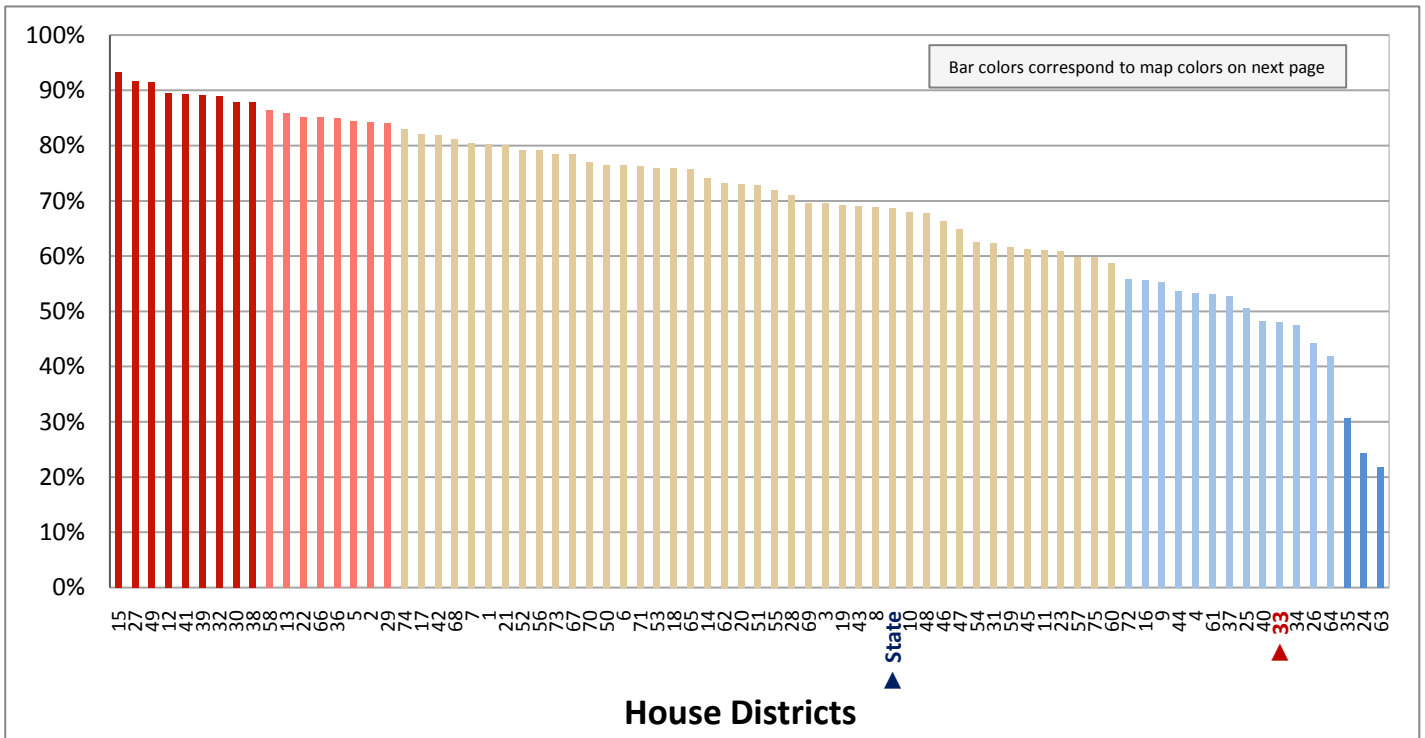

Figure 23.2 - HOUSING  
**Percentage of Housing Units That are a Detached House**  
 (First category in Figure 23.1; same data presented in Figure 23.3; additional data in Table 23 of the appendix)

\* A house detached is a 1-unit structure detached from any other house, that is, with open space on all four sides. A house attached is a 1-unit structure that has one or more walls extending from ground to roof separating it from adjoining structures. A house attached includes a duplex, twin home, or townhouse. An apartment is a unit in a structure containing two or more units that are not a house attached.