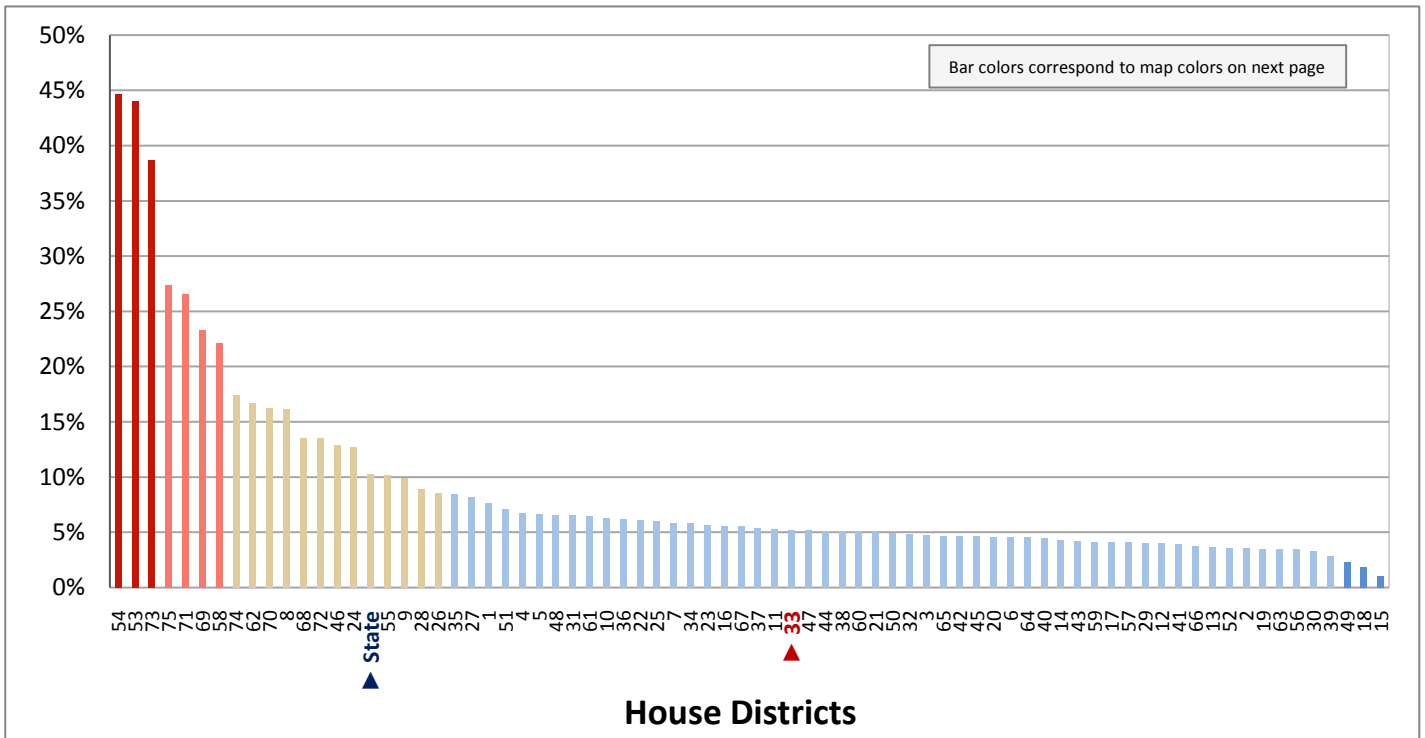

Figure 28.2 - VACANCY RATES
Percentage of Housing Units That are Vacant

(First category in Figure 28.1; same data presented in Figure 28.3; additional data in Table 28 of the appendix)