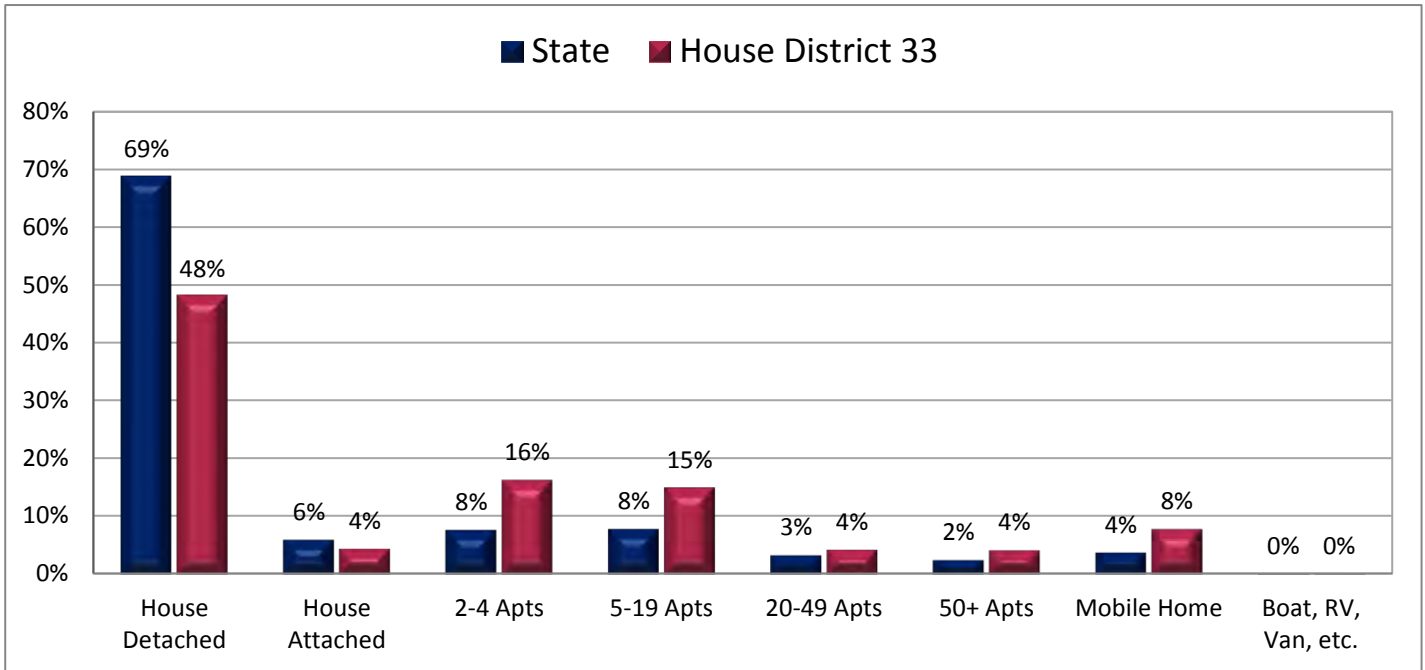

Figure 23.2 - HOUSING  
**Percentage of Housing Units That are a Detached House**  
 (First category in Figure 23.1; same data presented in Figure 23.3; additional data in Table 23 of the appendix)

\* A house detached is a 1-unit structure detached from any other house, that is, with open space on all four sides. A house attached is a 1-unit structure that has one or more walls extending from ground to roof separating it from adjoining structures. A house attached includes a duplex, twin home, or townhouse. An apartment is a unit in a structure containing two or more units that are not a house attached.