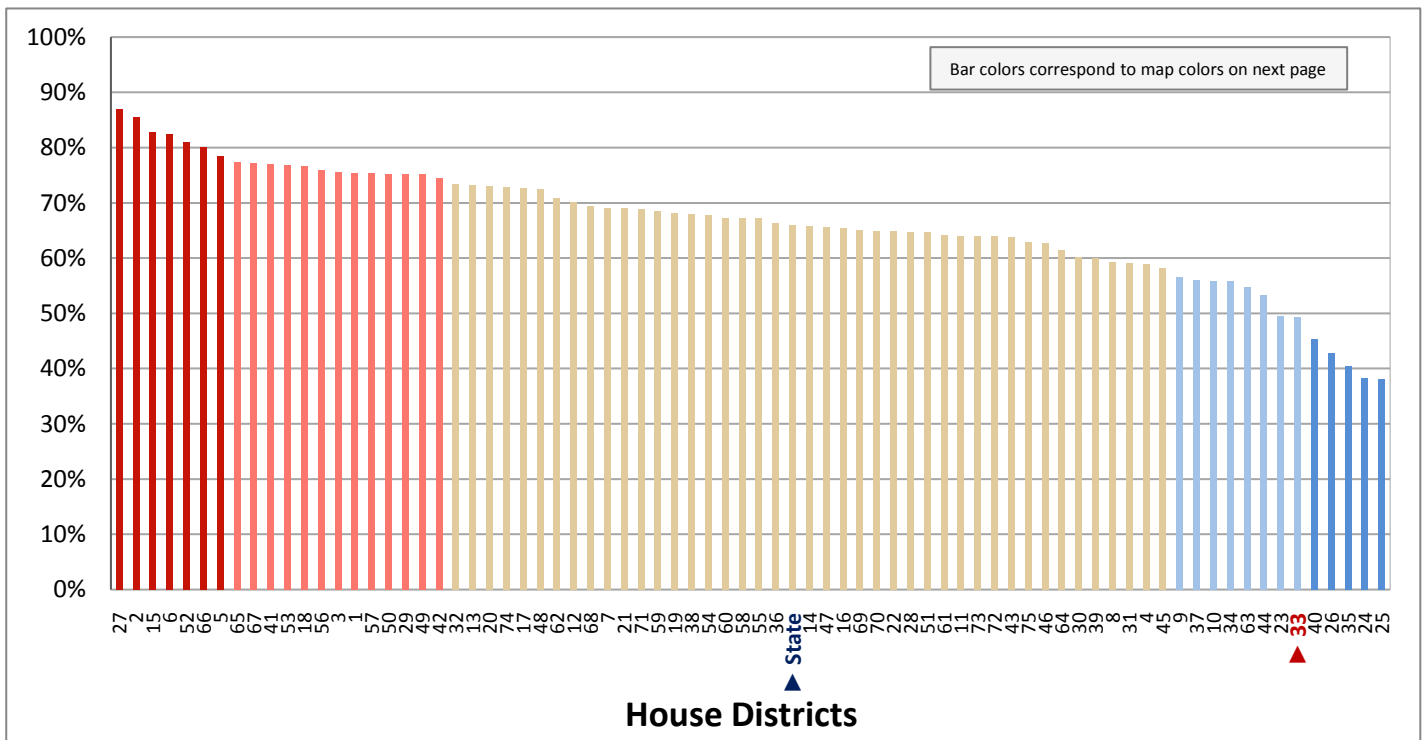

Figure 8.2 - MARITAL STATUS  
**Percentage of Population Age 25+ Who are Married with Spouse Present**  
 (First category in Figure 8.1; same data presented in Figure 8.3; additional data in Table 8 of the appendix)

Figure 8.3 - MARITAL STATUS

Percentage of Population Age 25+ Who are Married with Spouse Present

Figure 9.1 - WOMEN GIVING BIRTH  
**Percentage of Women in Each Age Category  
 Giving Birth in the Past 12 Months**