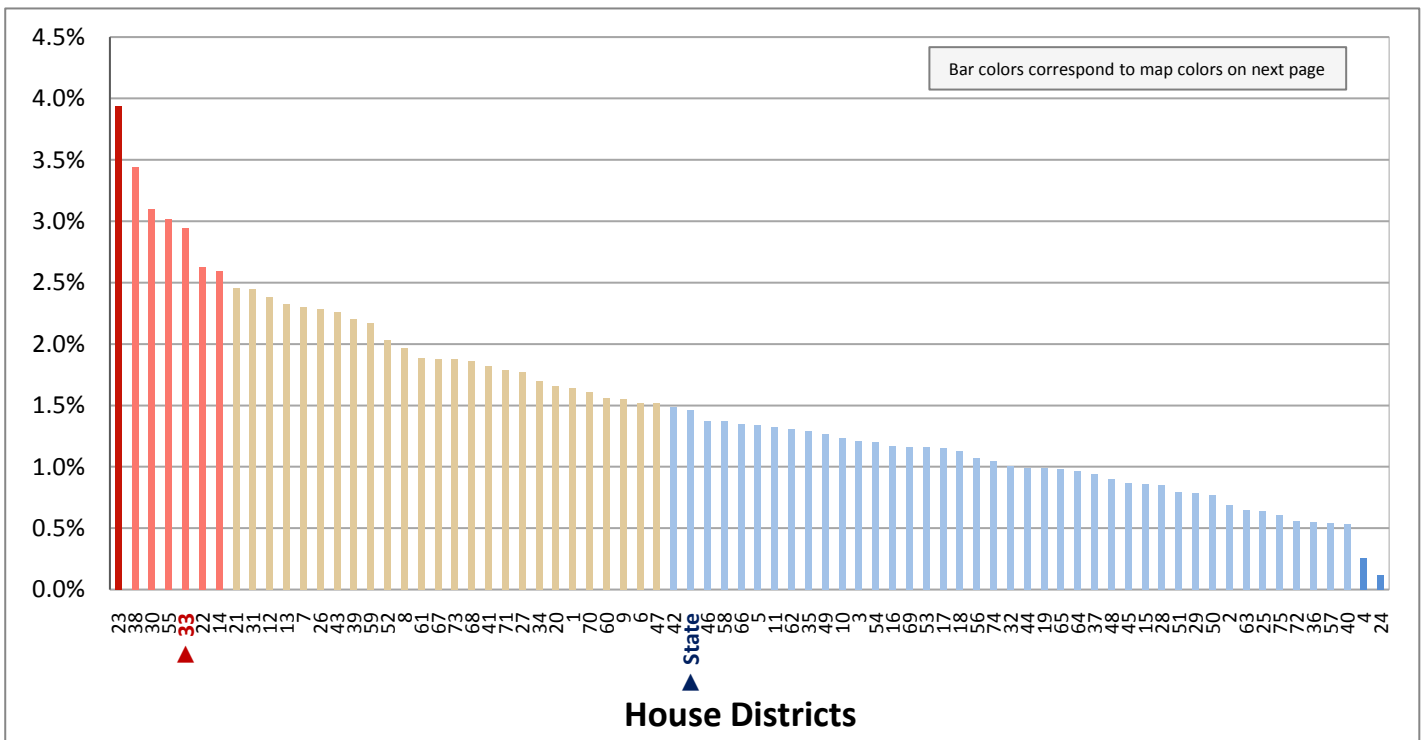

Figure 11.1 - GRANDPARENT LIVING WITH GRANDCHILD  
**Percentage of Households,  
 by Grandparent Living with Grandchild Age 0-17\***  
 (Categories are mutually exclusive and sum to 100%)

Figure 11.2 - GRANDPARENT LIVING WITH GRANDCHILD  
**Percentage of Households with a Grandparent Living with  
 Grandchildren Age 0-17 and Grandparent is Financially Responsible\*\***  
 (Last category in Figure 11.1; same data presented in Figure 11.3; additional data in Table 11 of the appendix)