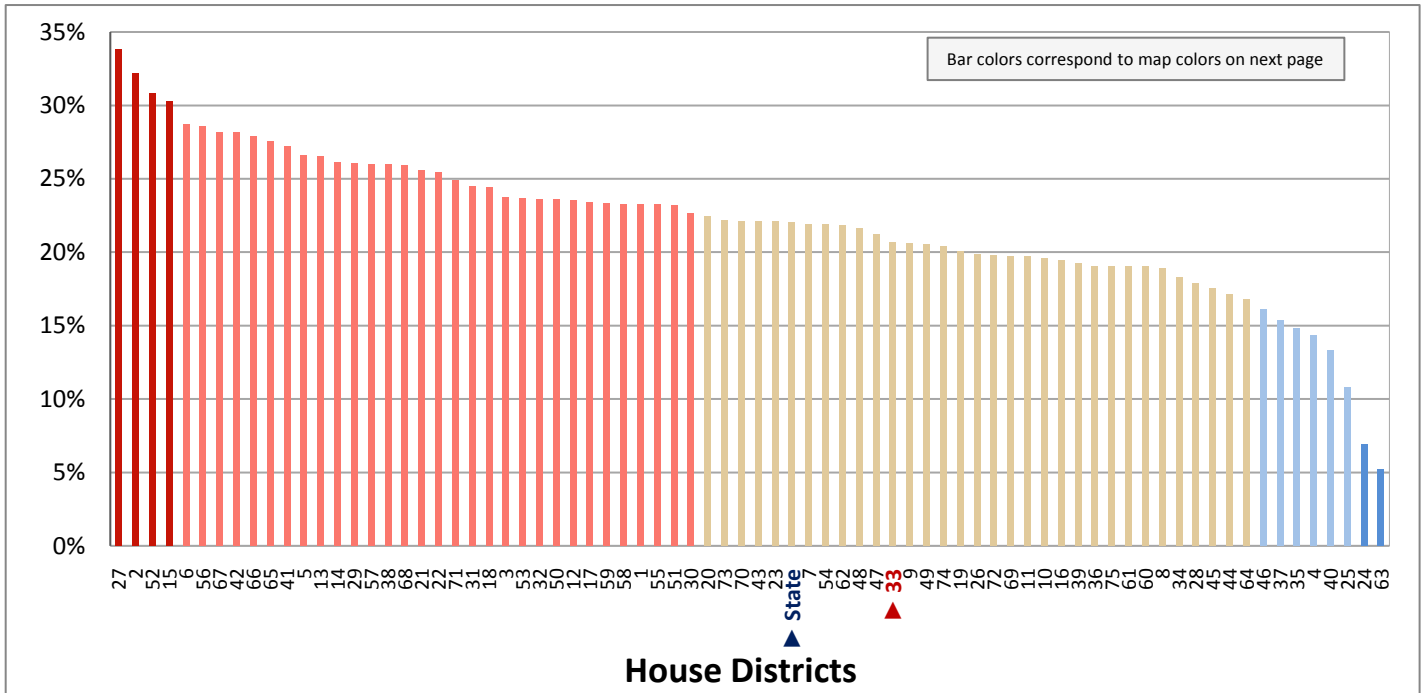

Figure 1.1 - AGE  
**Percentage of Population, by Age**  
 (Categories are mutually exclusive and sum to 100%)

Figure 1.2 - AGE  
**Percentage of Population Age 0-4**

(First category in Figure 1.1; same data presented in Figure 1.3; additional data in Table 1 of the appendix)

Figure 1.3 - AGE  
**Percentage of Population Age 0-4**

Figure 1.4 - AGE

### Percentage of Population Who are School Age Children (Age 5-17)

(Second category in Figure 1.1; same data presented in Figure 1.6; additional data in Table 1 of the appendix)

Figure 1.5- AGE

### Percentage of Population Age 65+

(Last category in Figure 1.1; additional data in Table 1 of the appendix)

Figure 1.6 - AGE

Percentage of Population Who are School Age Children (Age 5-17)

Figure 2.1 - RACE  
**Percentage of Population, by Race\***  
 (Categories are mutually exclusive and sum to 100%)