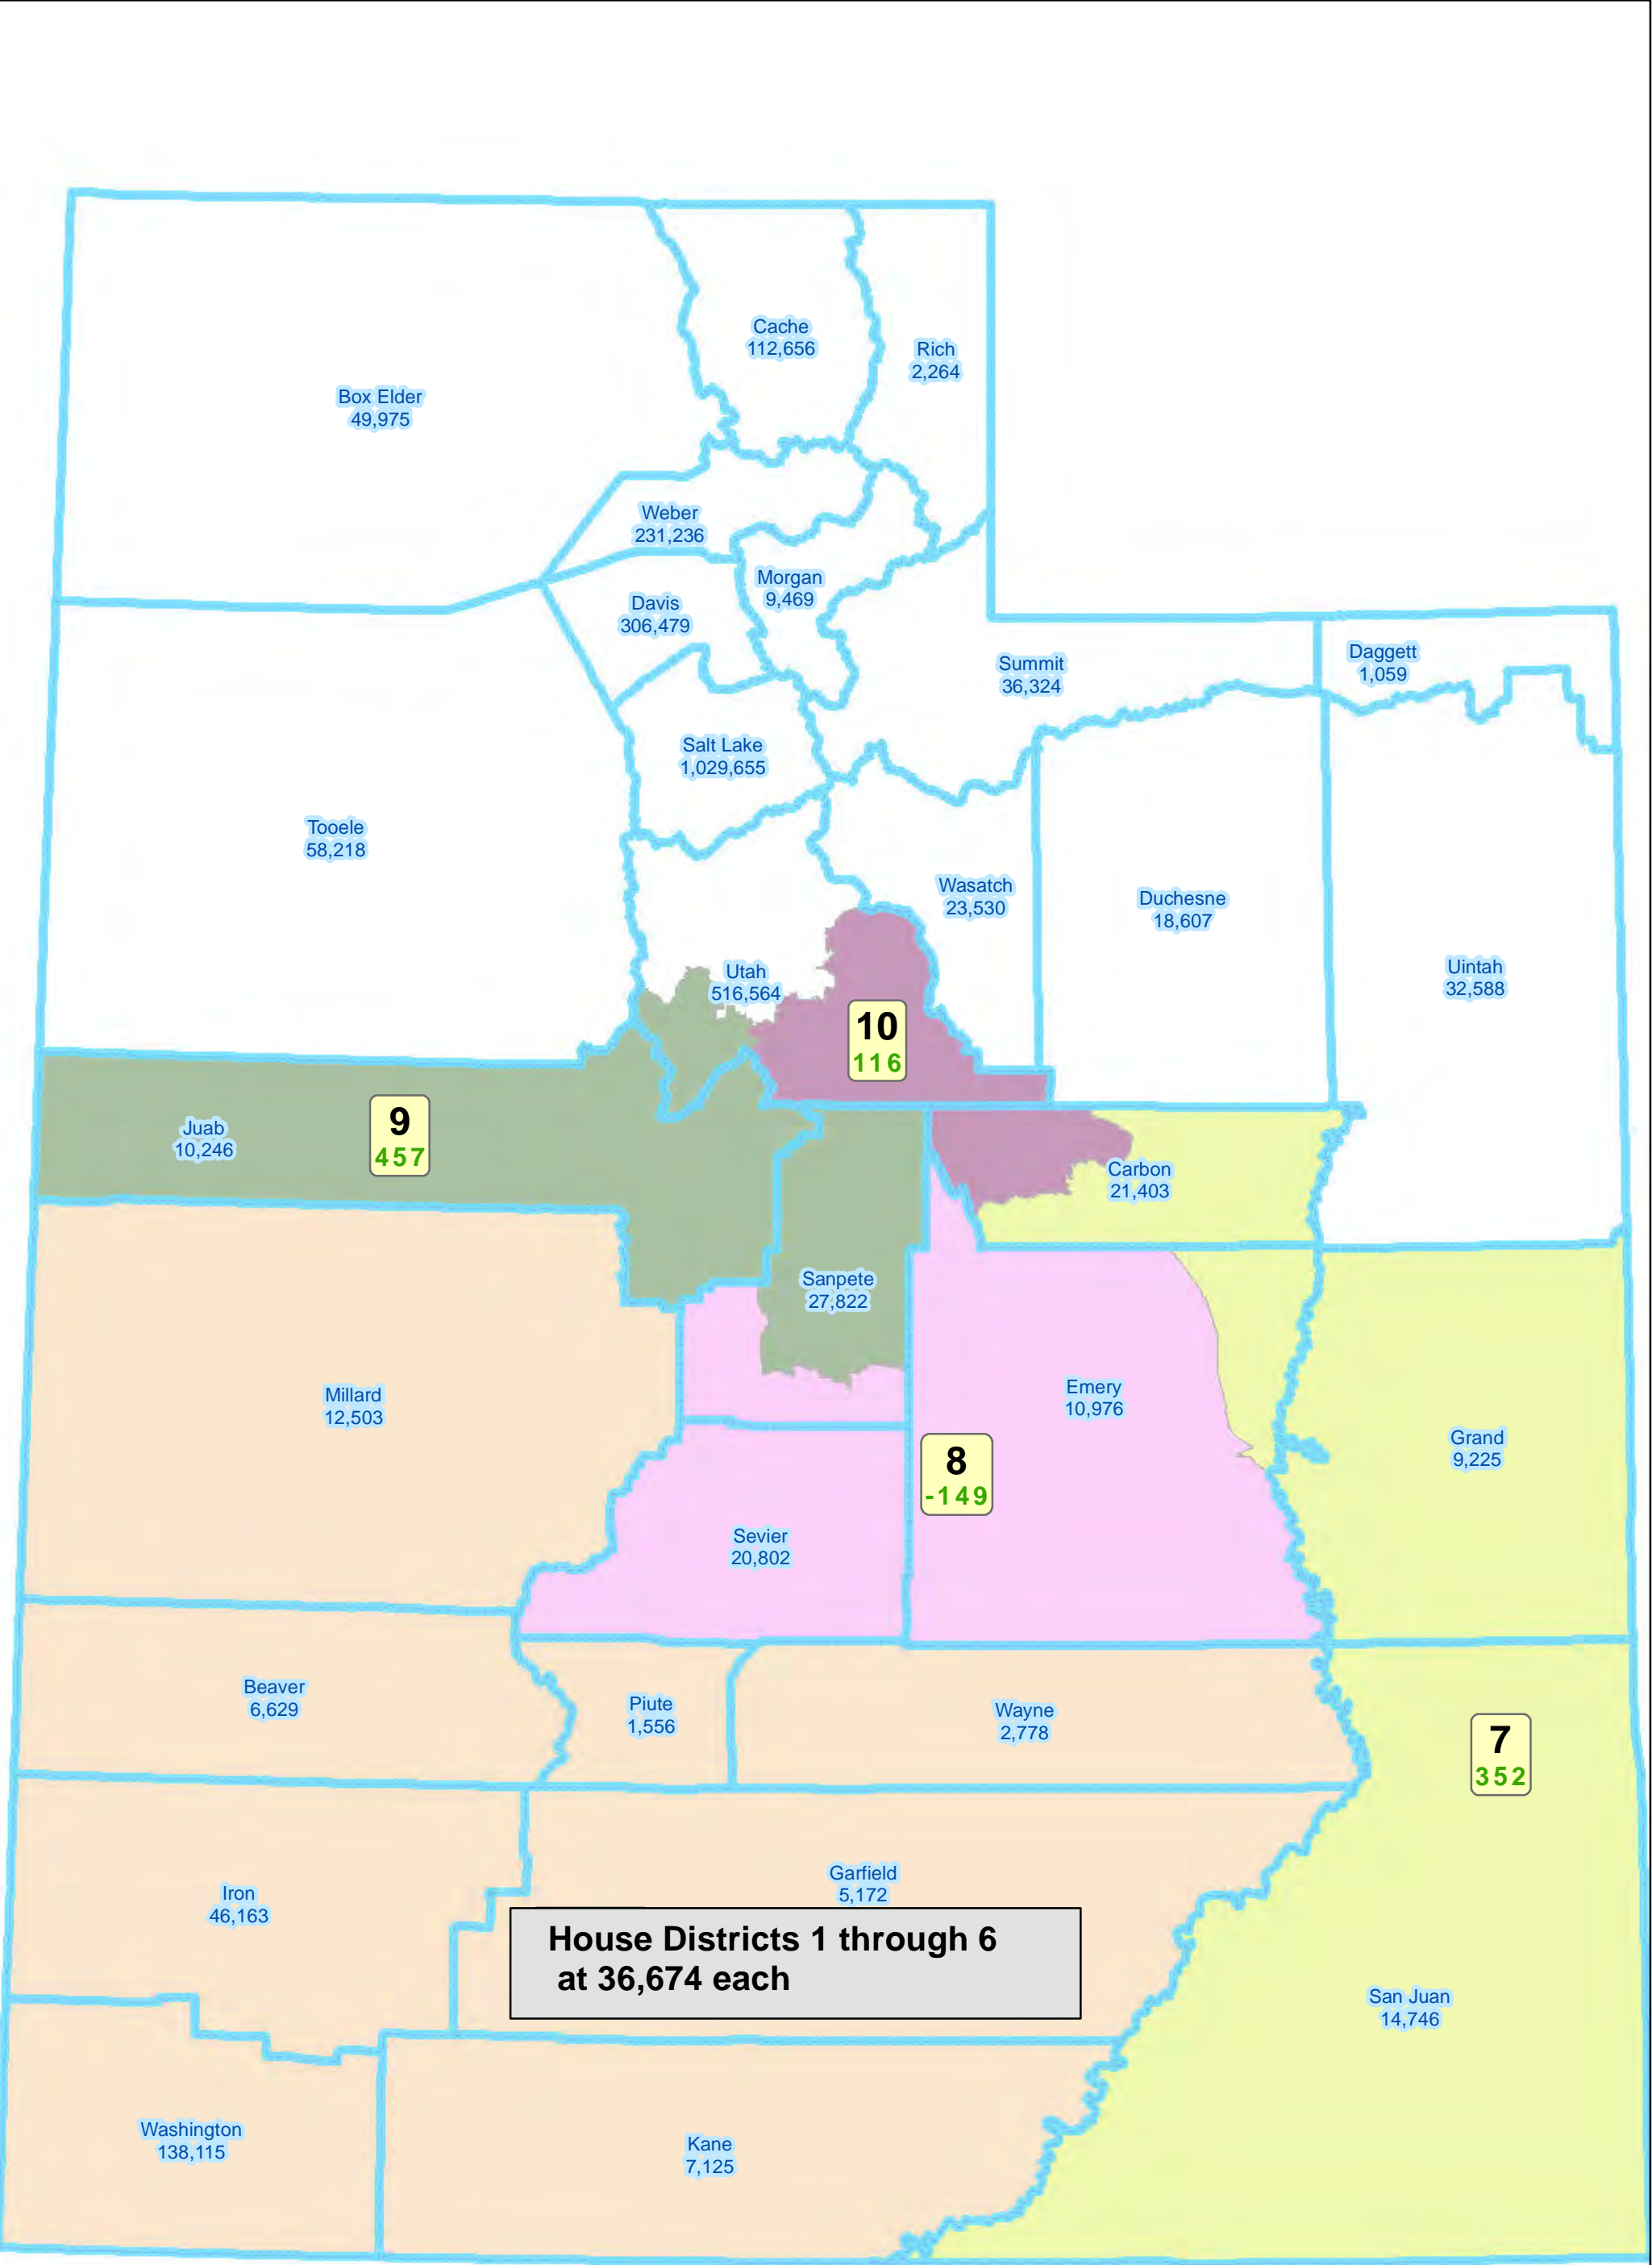

# Utah House Plan -- Mccliff Option A

**House Districts 1 through 6  
at 36,674 each**

# Utah House Plan -- Mccliff Option A