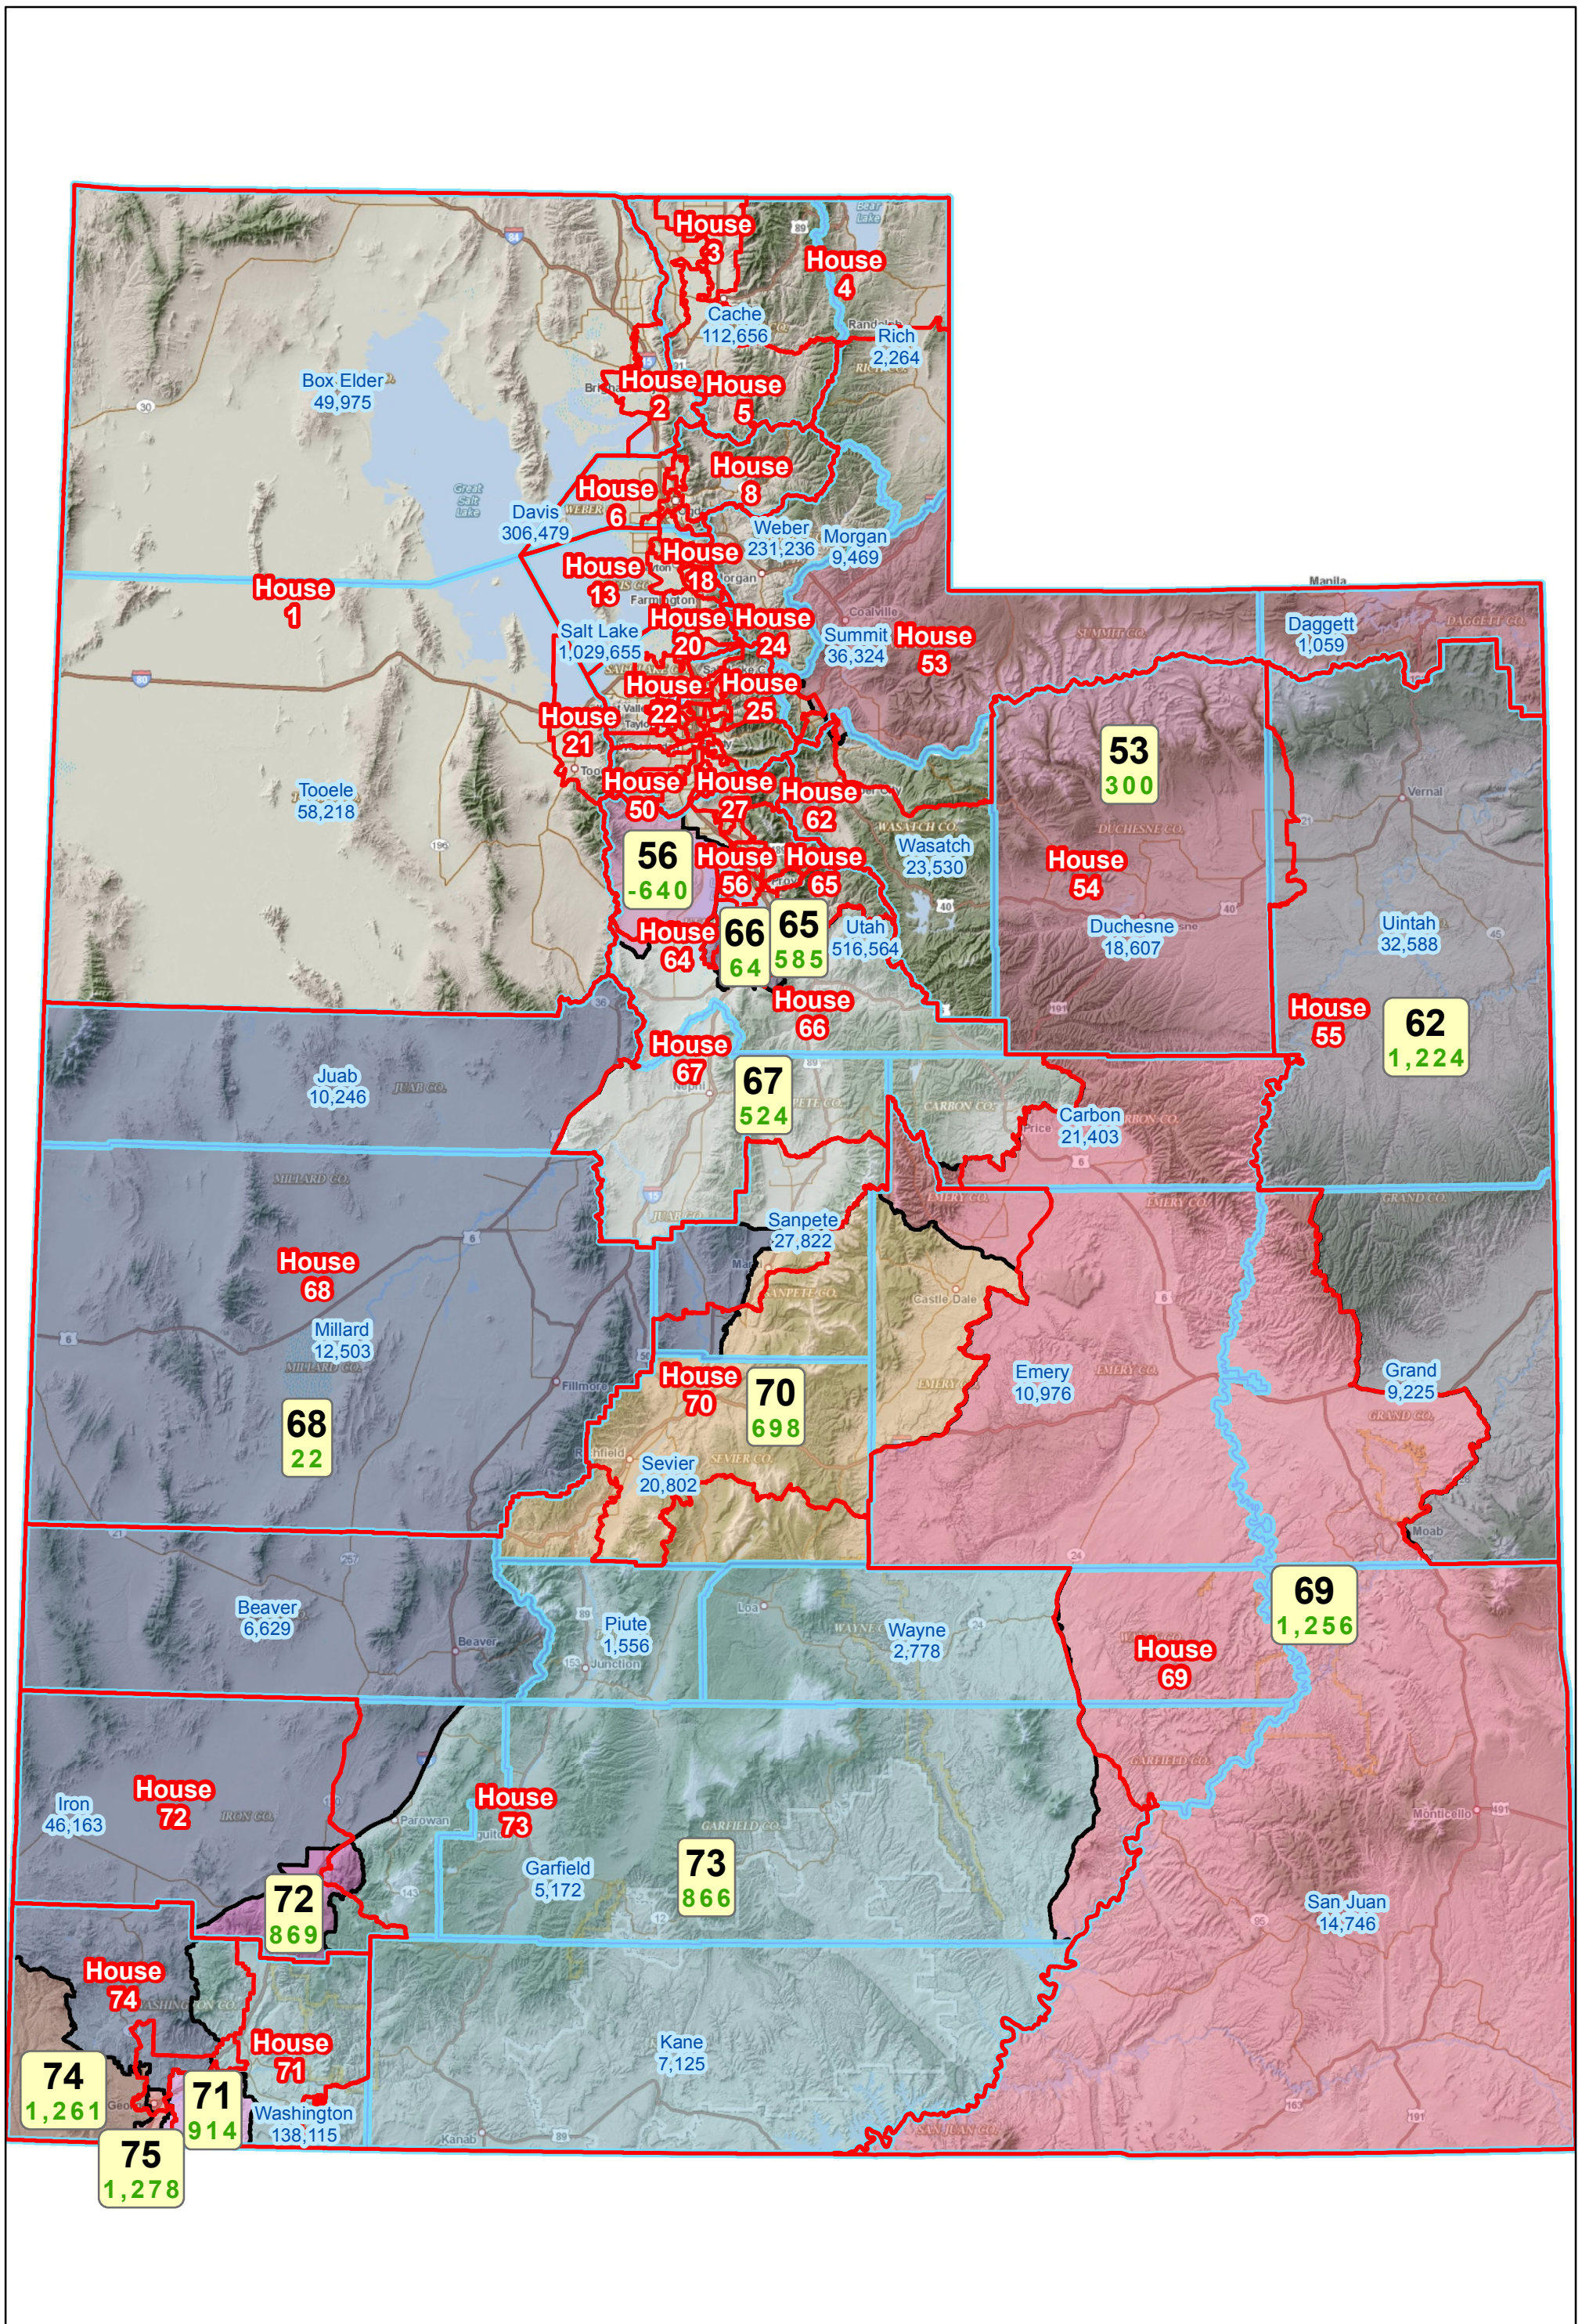

State House Plan -- Sumsion Proposal A Statewide

State House Plan -- Sumsion Proposal A Utah County

State House Plan -- Sumsion Proposal A Washington and Iron County