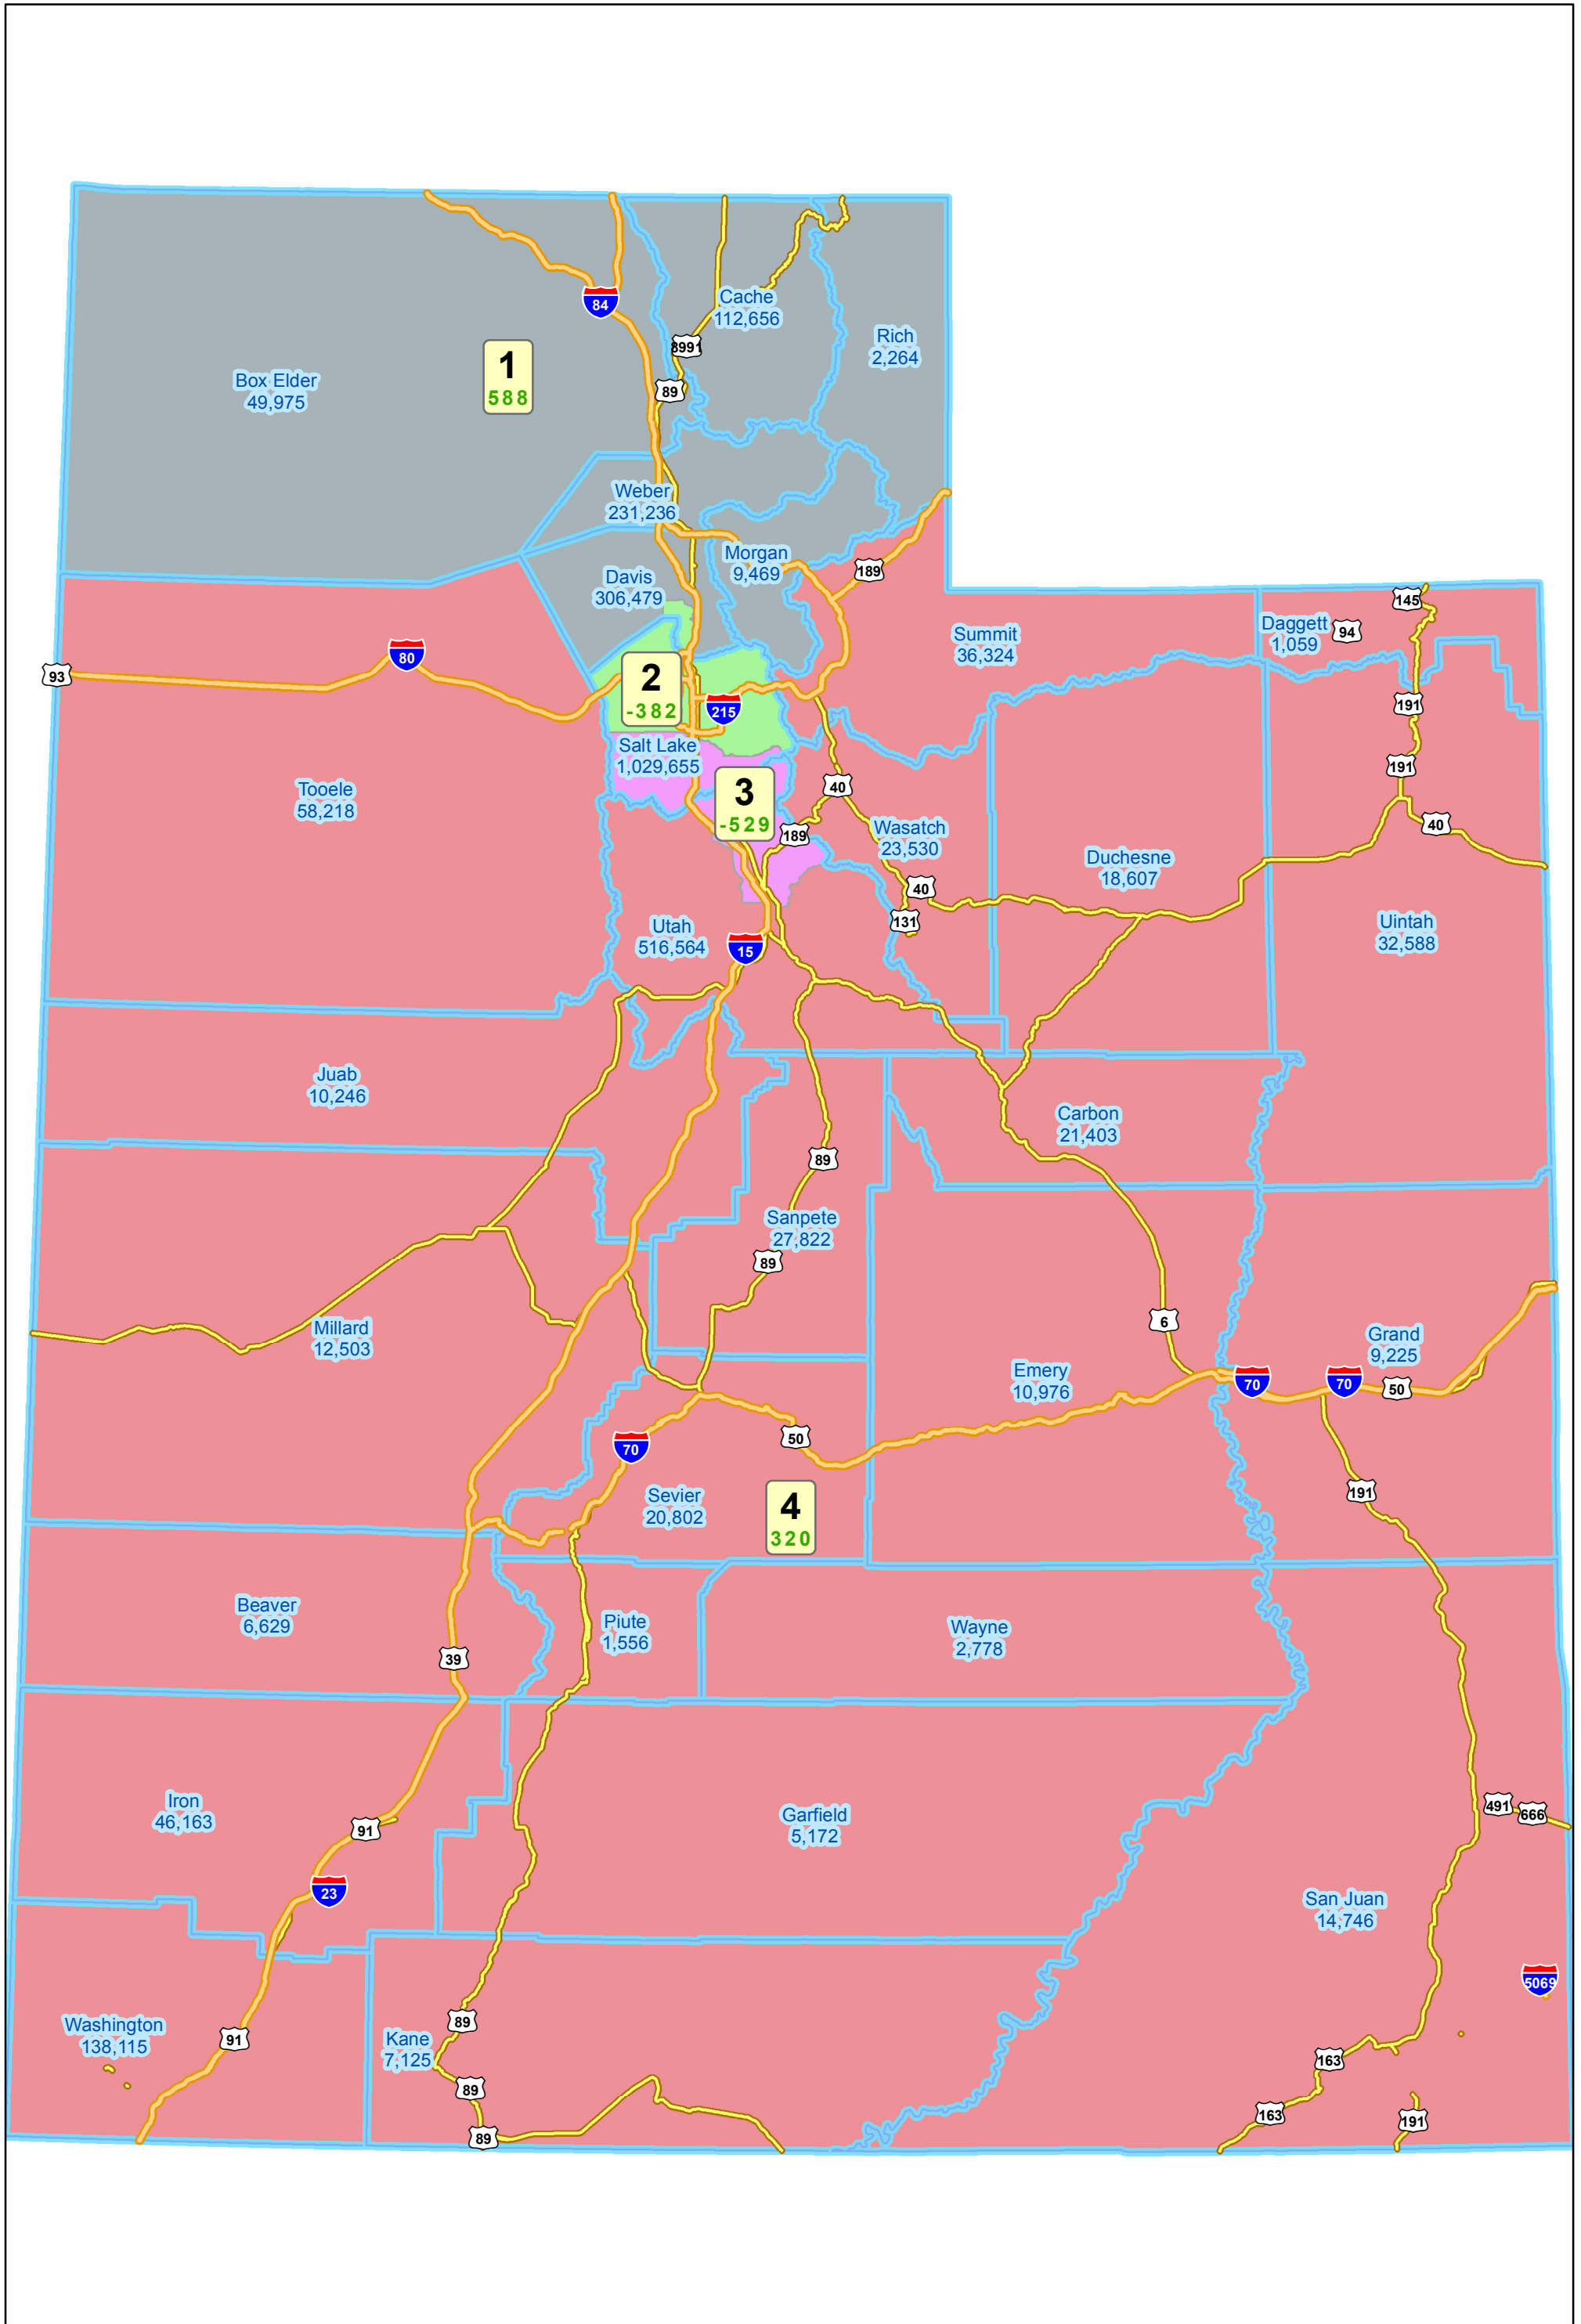

U.S. Congressional Plan -- Webb Plan G Statewide

U.S. Congressional Plan -- Webb Plan G Wasatch Front