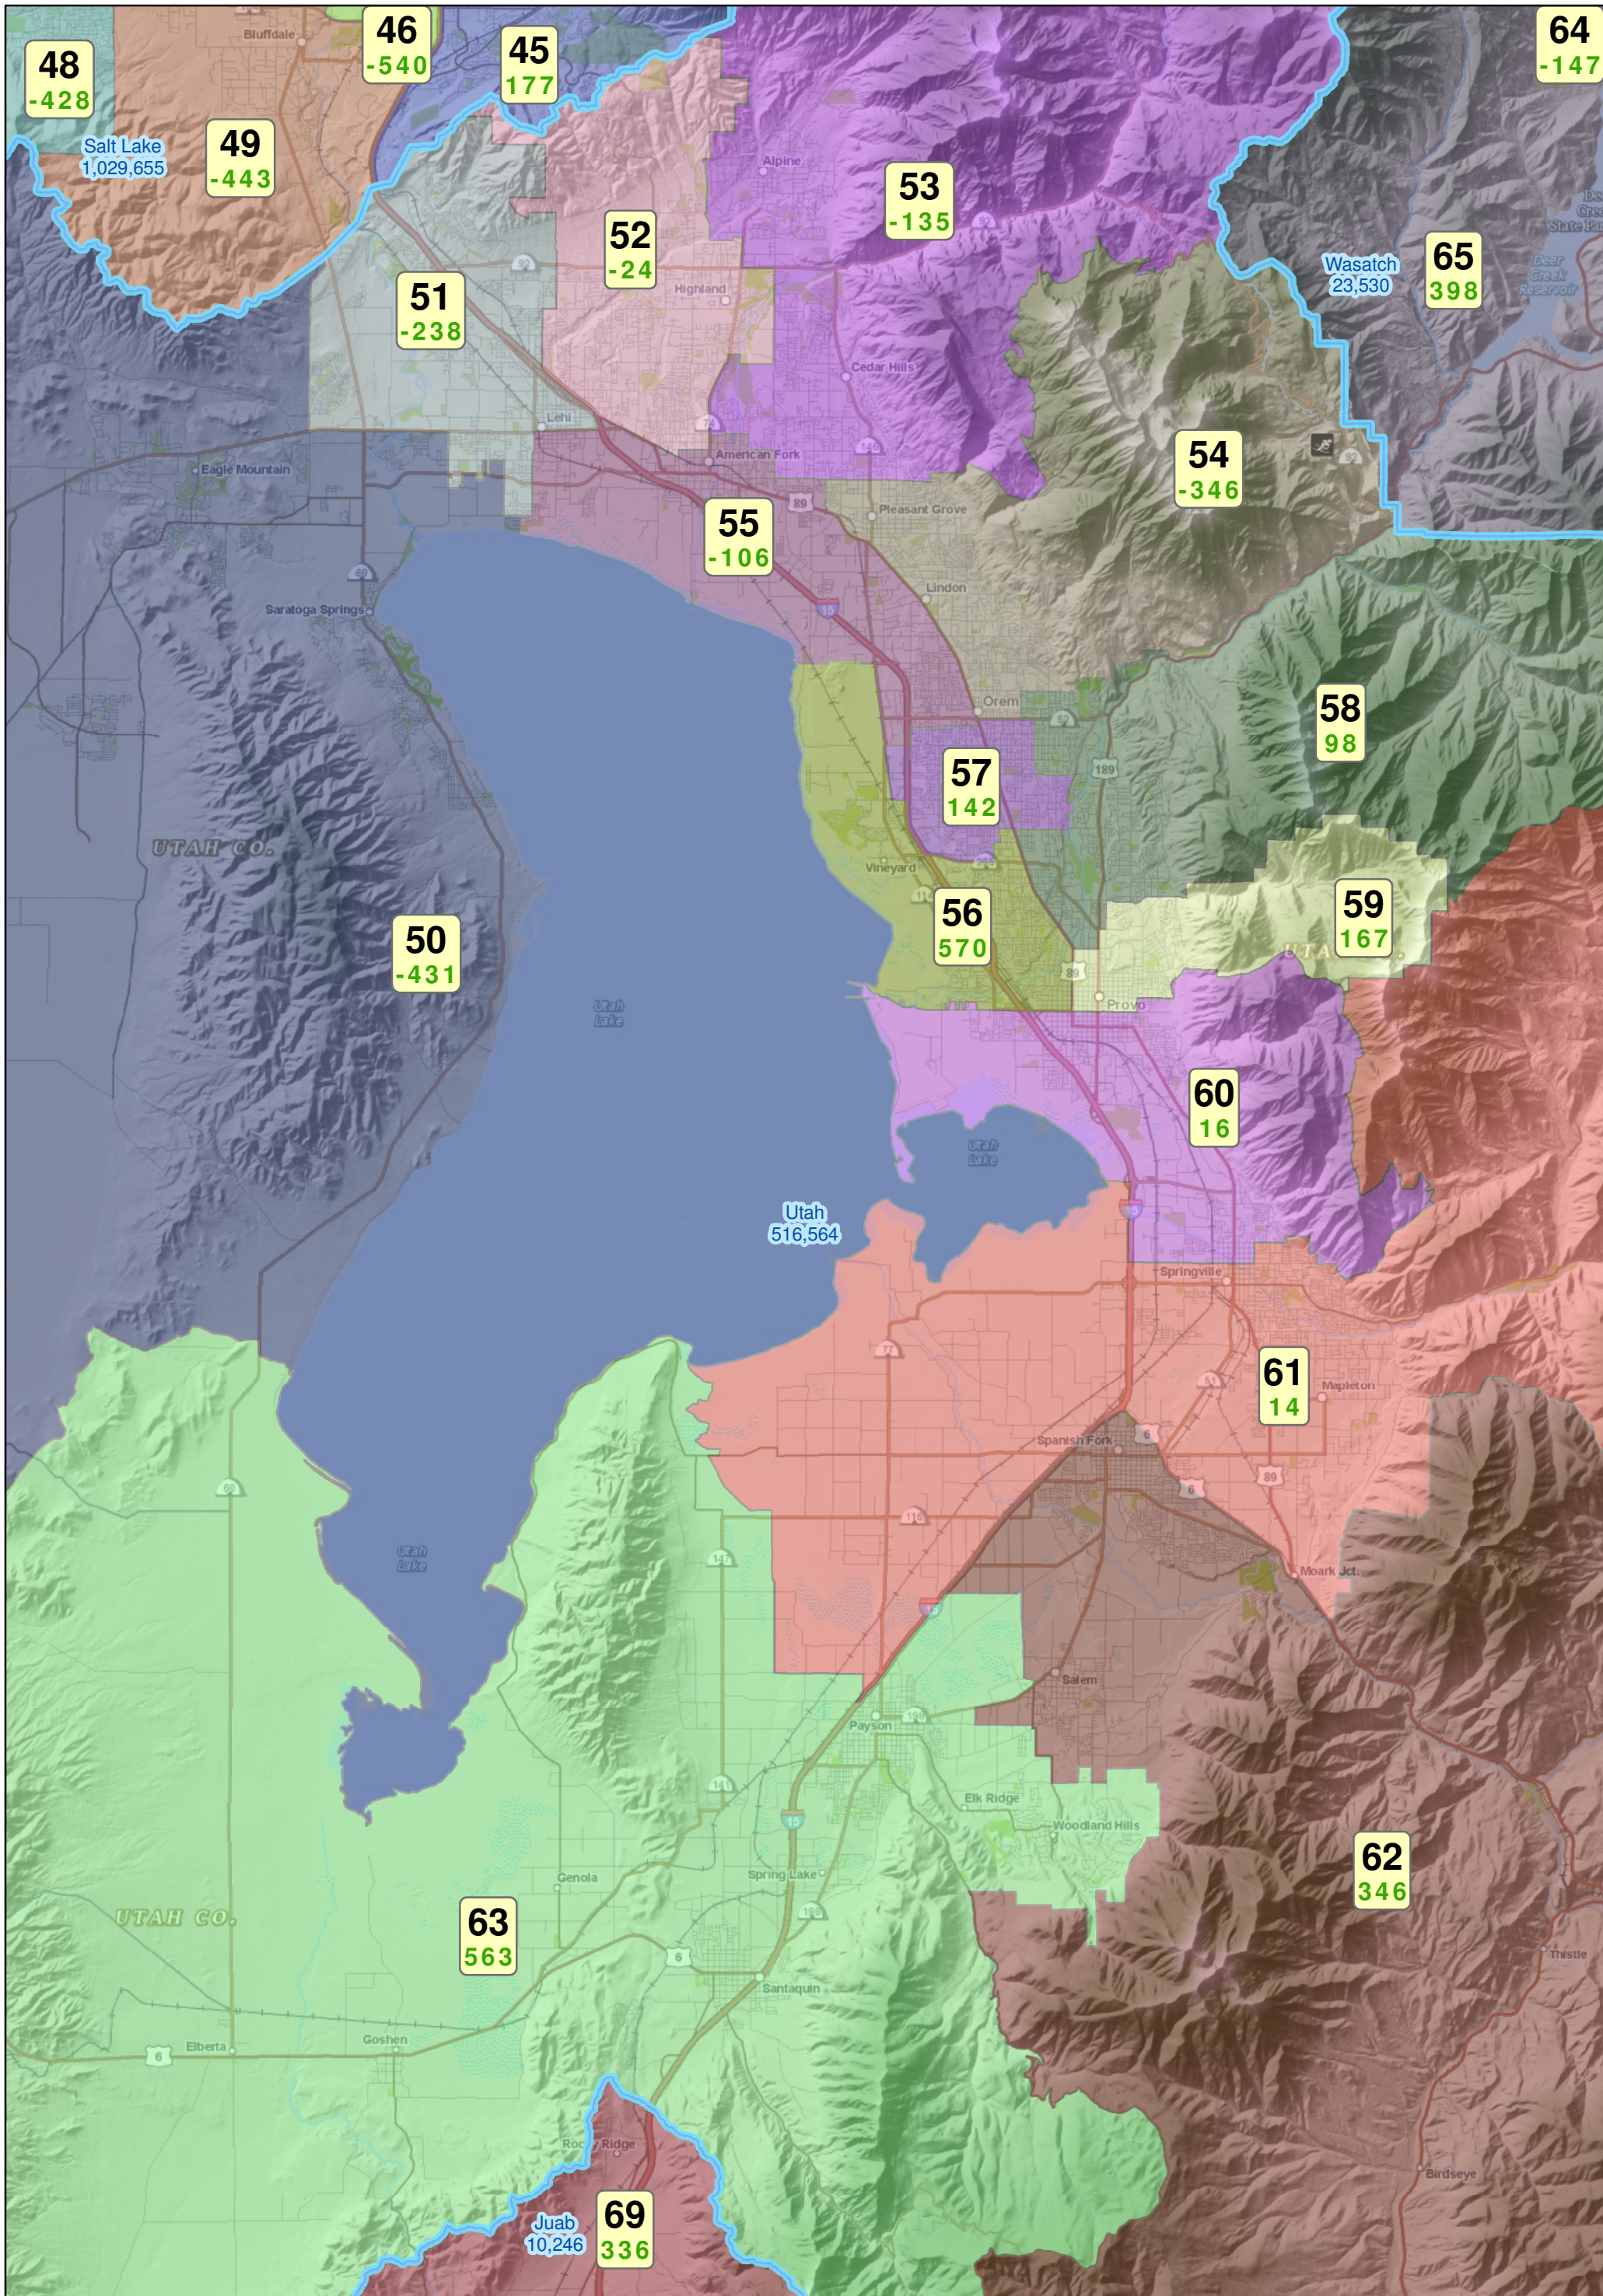

Utah House Plan -- Harper Statewide

Utah House Plan -- Harper Box Elder and Cache Counties

Utah House Plan -- Harper Weber and Davis Counties

Utah House Plan -- Harper Salt Lake County

Utah House Plan -- Harper Utah County

Utah House Plan -- Harper Summit County

Utah House Plan -- Harper Iron and Washington Counties