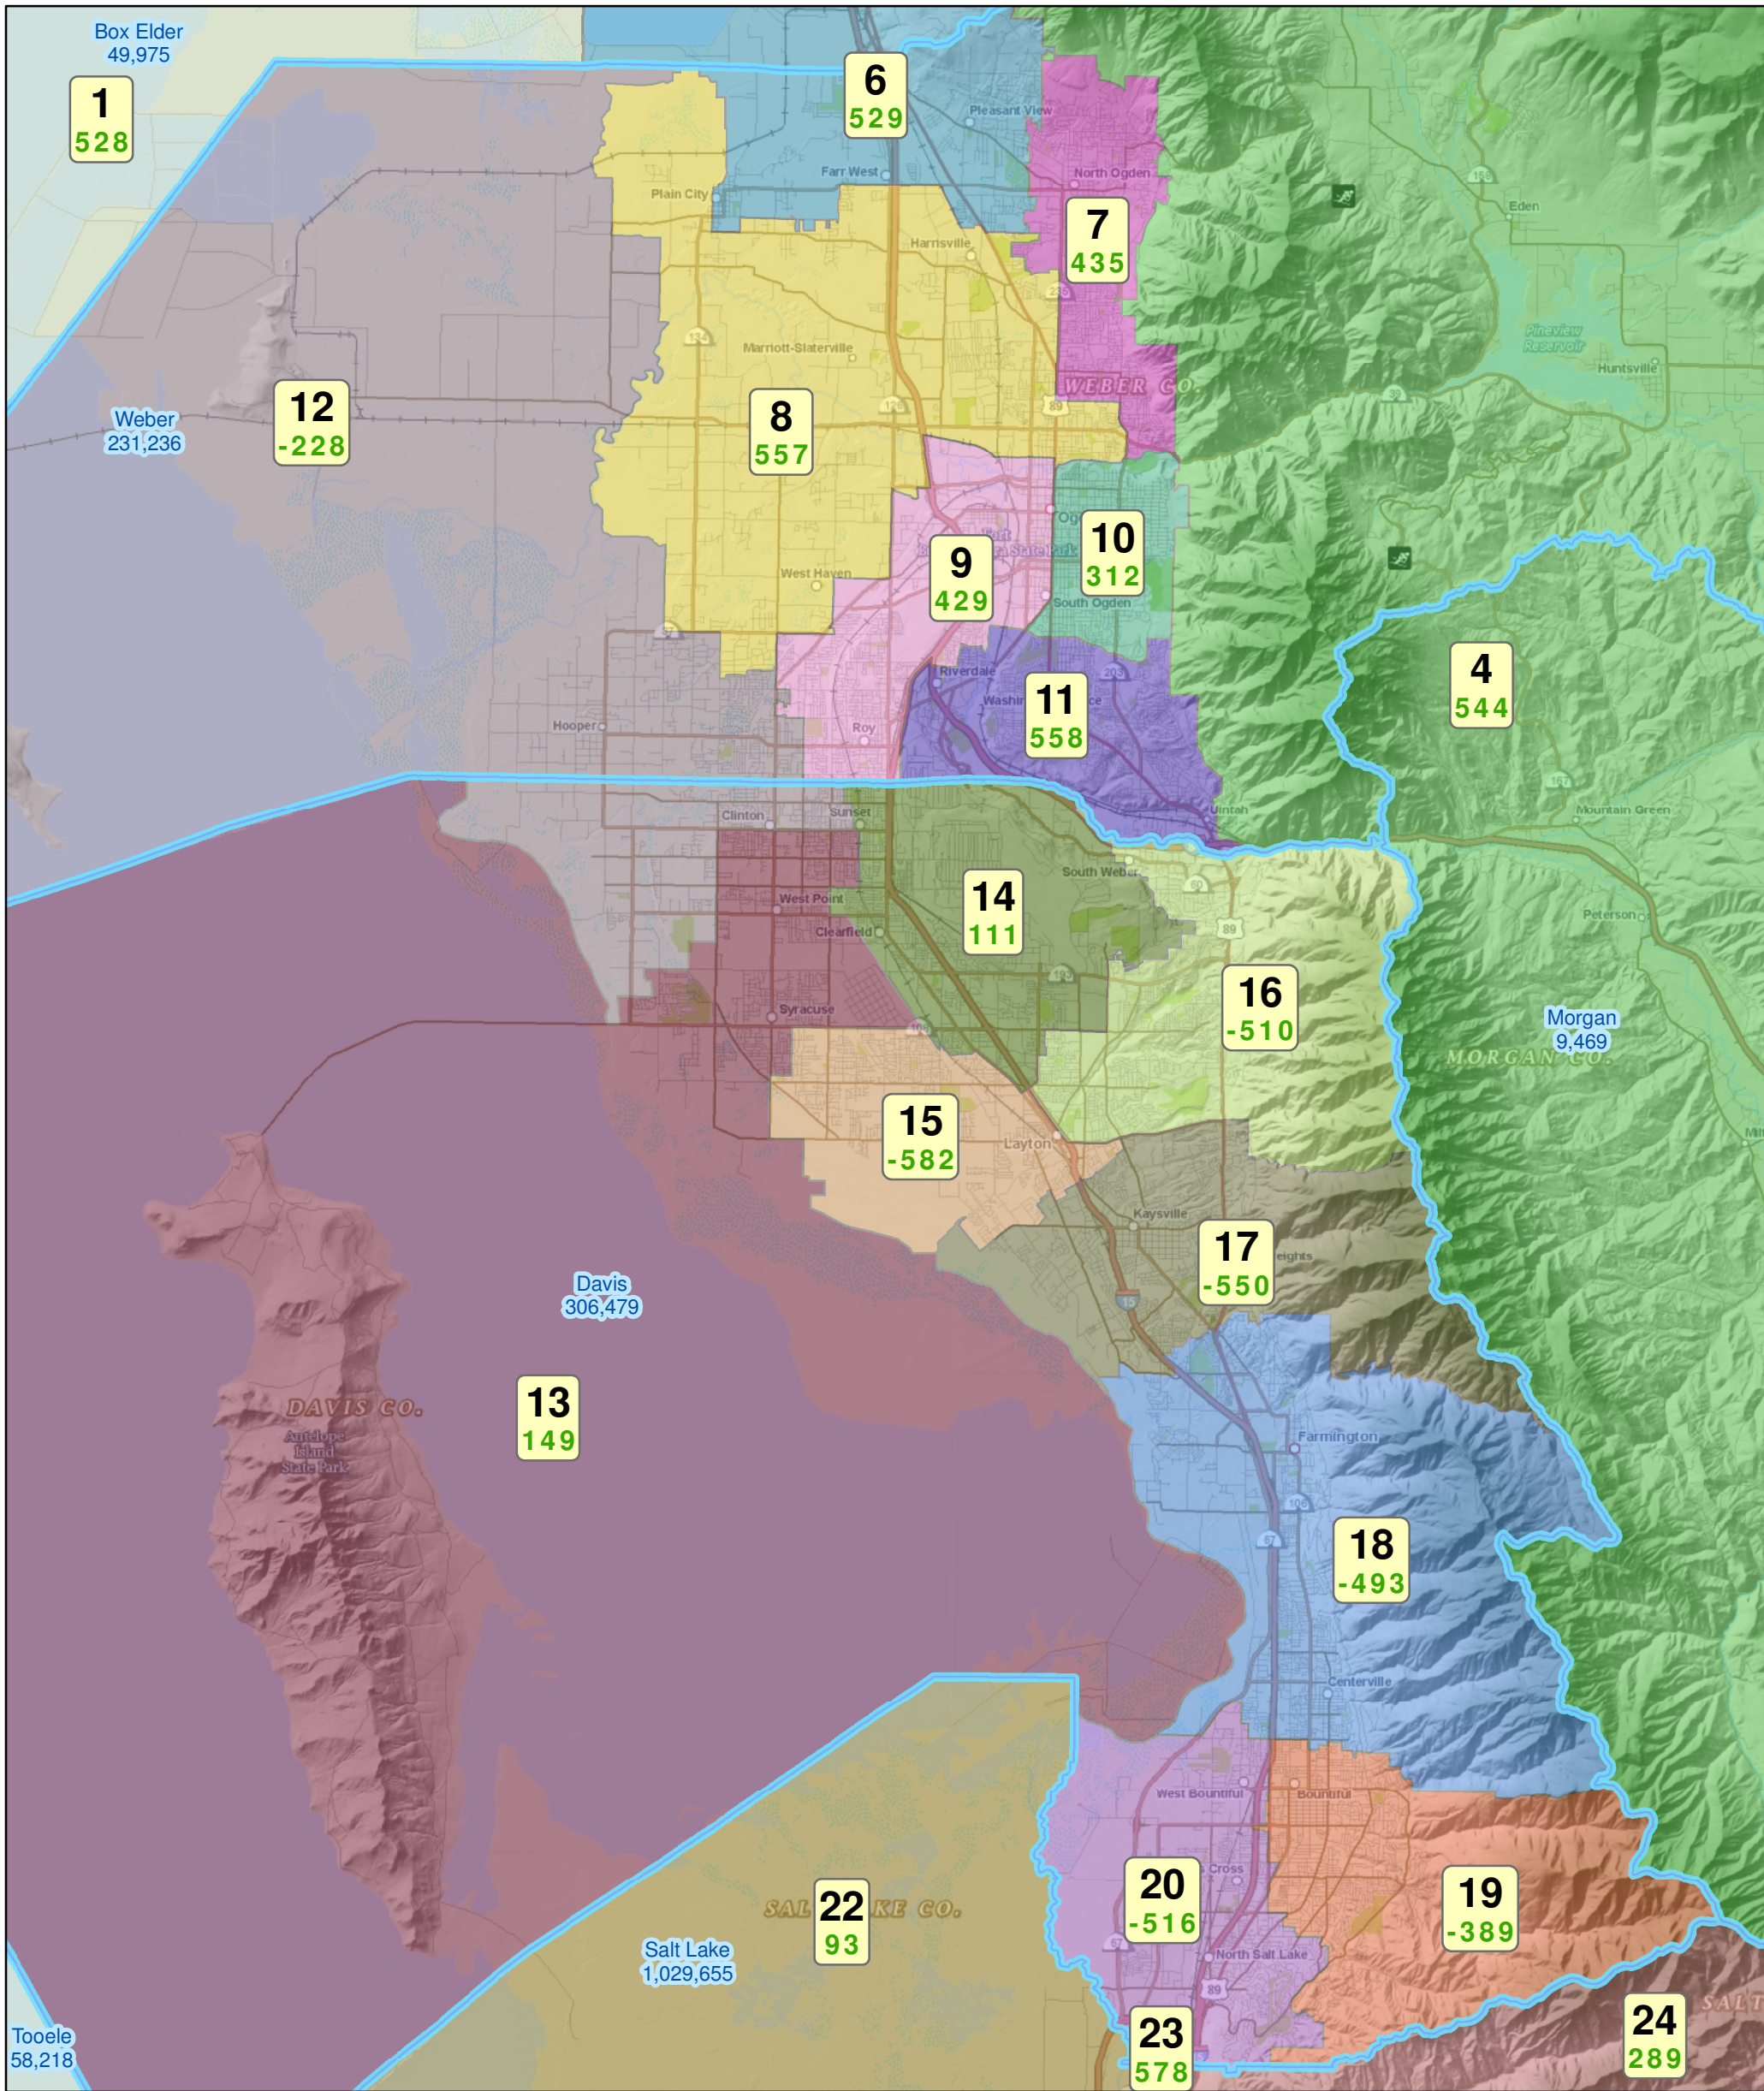

Utah House Plan -- Harper Statewide

Utah House Plan -- Harper Box Elder and Cache Counties

Utah House Plan -- Harper Weber and Davis Counties

Utah House Plan -- Harper Salt Lake County

Utah House Plan -- Harper Utah County

Utah House Plan -- Harper Summit County

Utah House Plan -- Harper Iron and Washington Counties