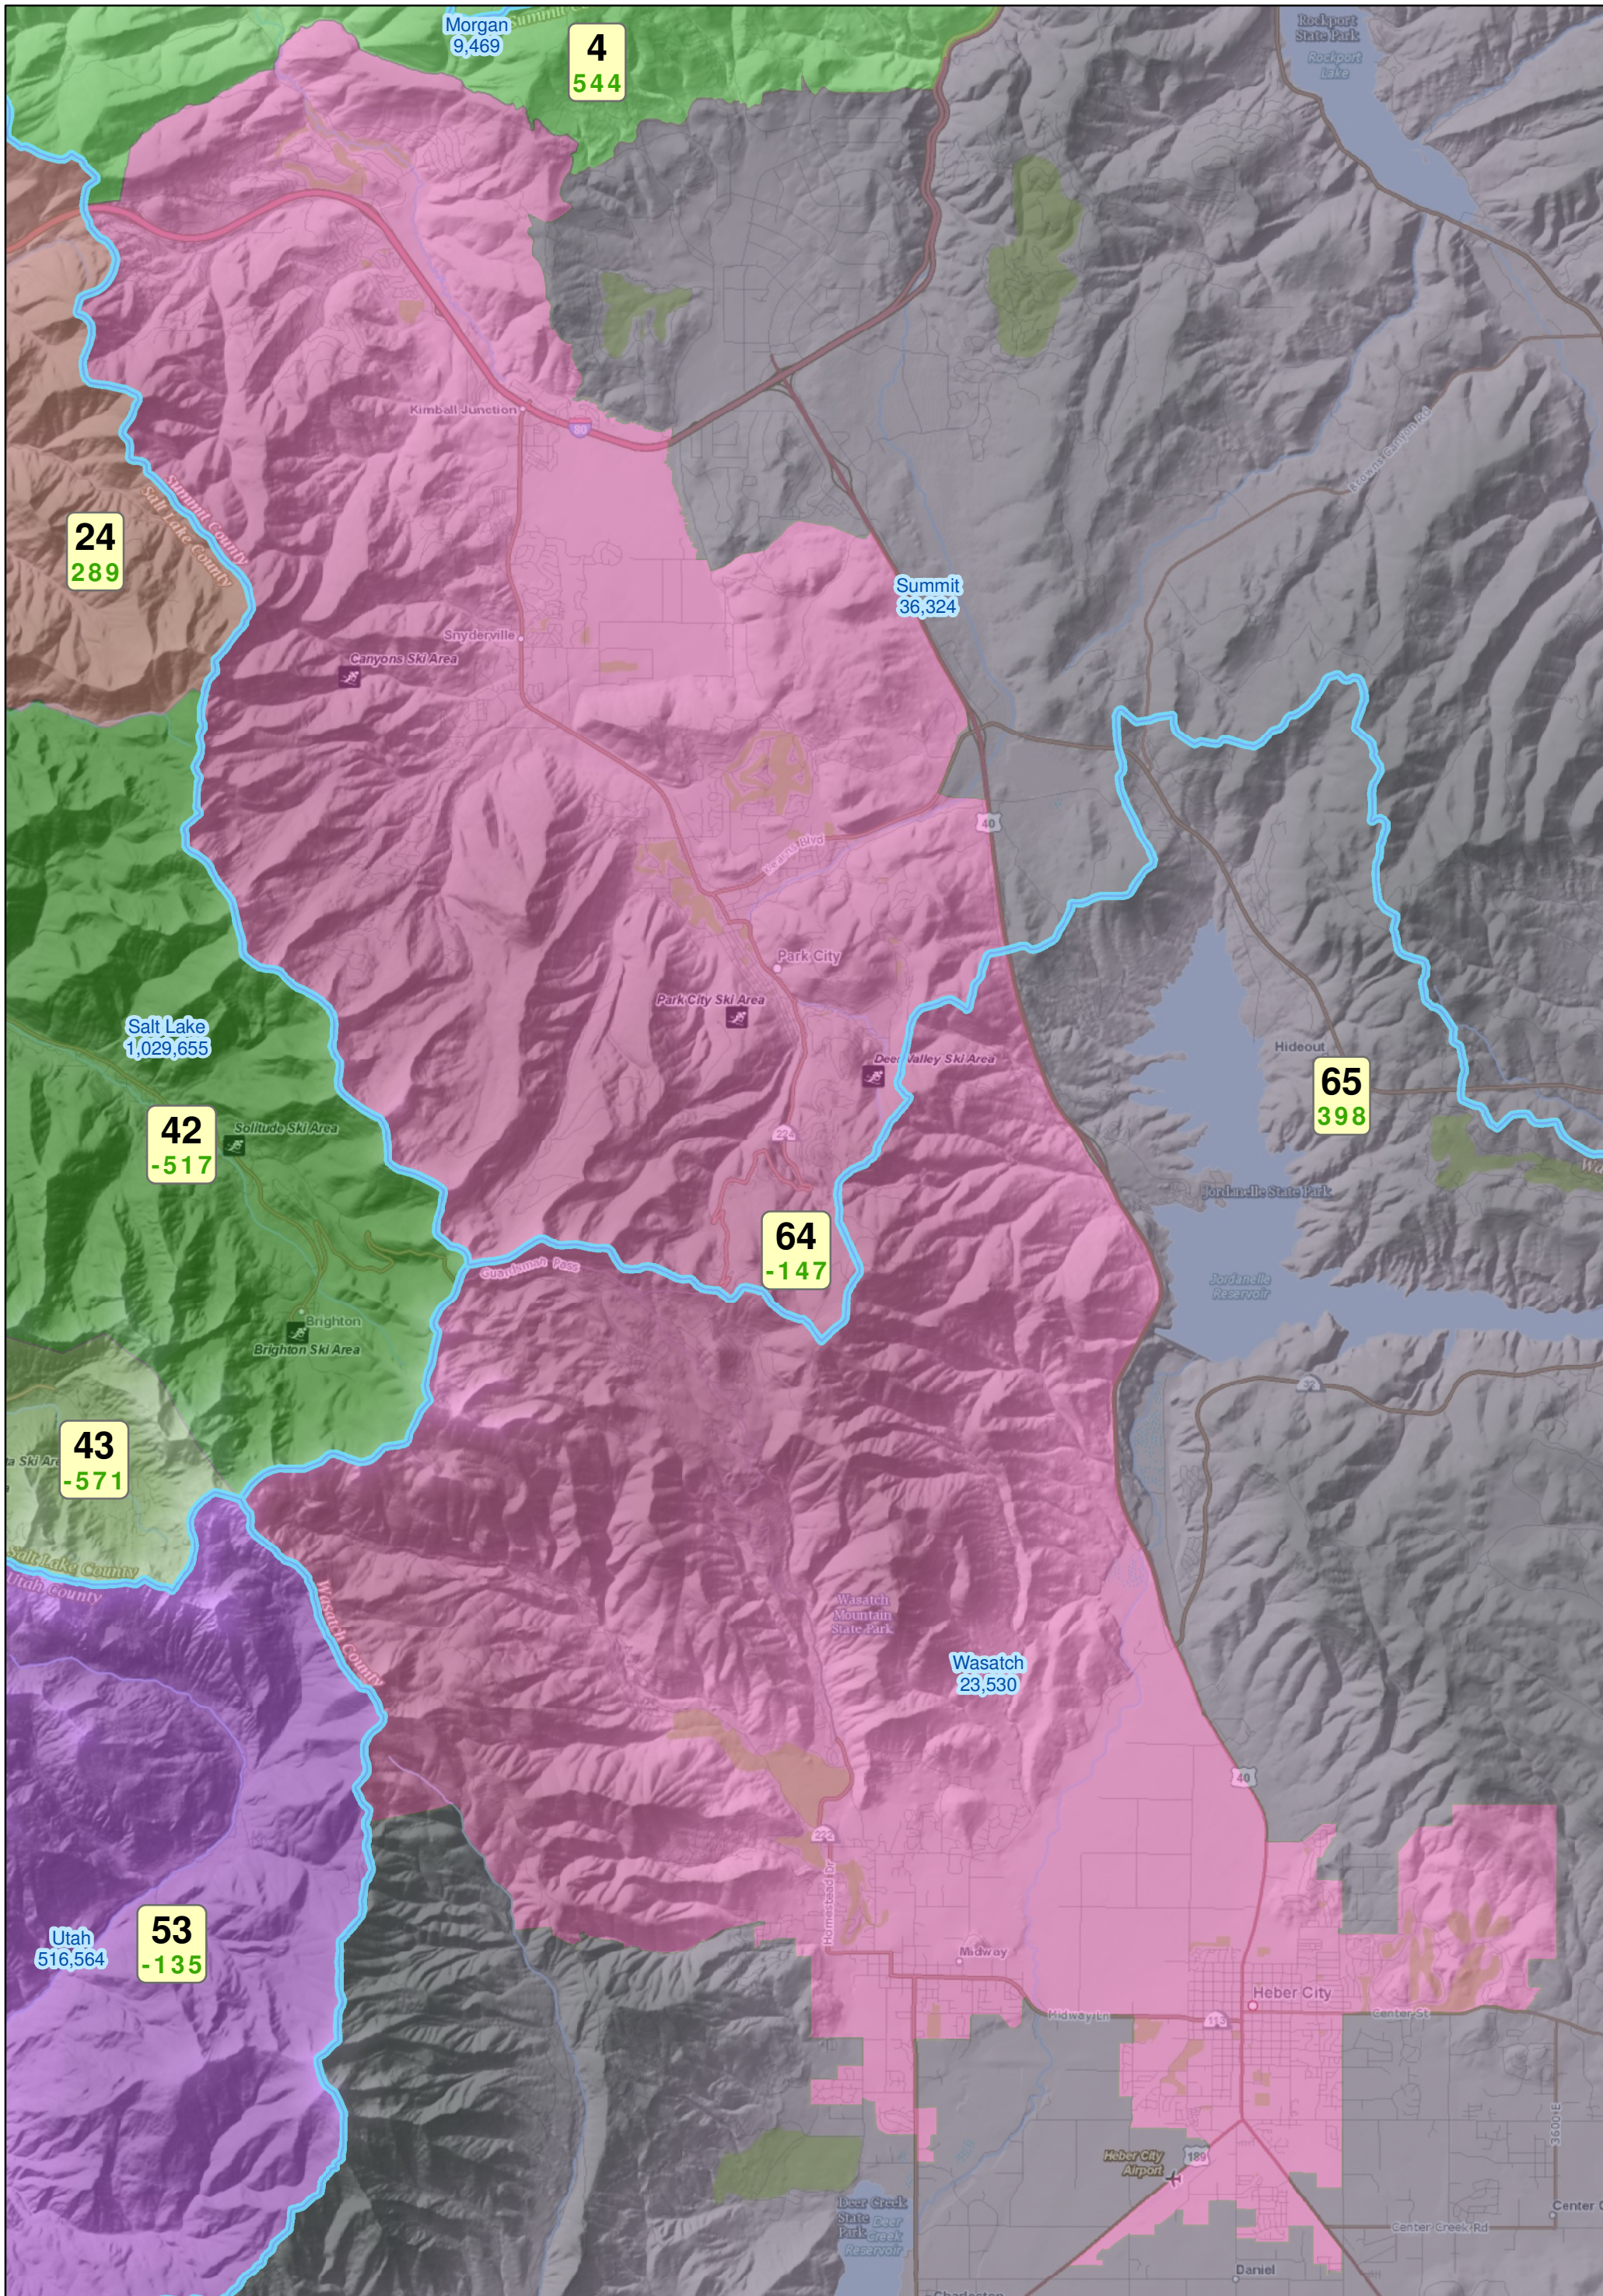

Utah House Plan -- Harper Statewide

Utah House Plan -- Harper Box Elder and Cache Counties

Utah House Plan -- Harper Weber and Davis Counties

Utah House Plan -- Harper Salt Lake County

Utah House Plan -- Harper Utah County

Utah House Plan -- Harper Summit County

Utah House Plan -- Harper Iron and Washington Counties