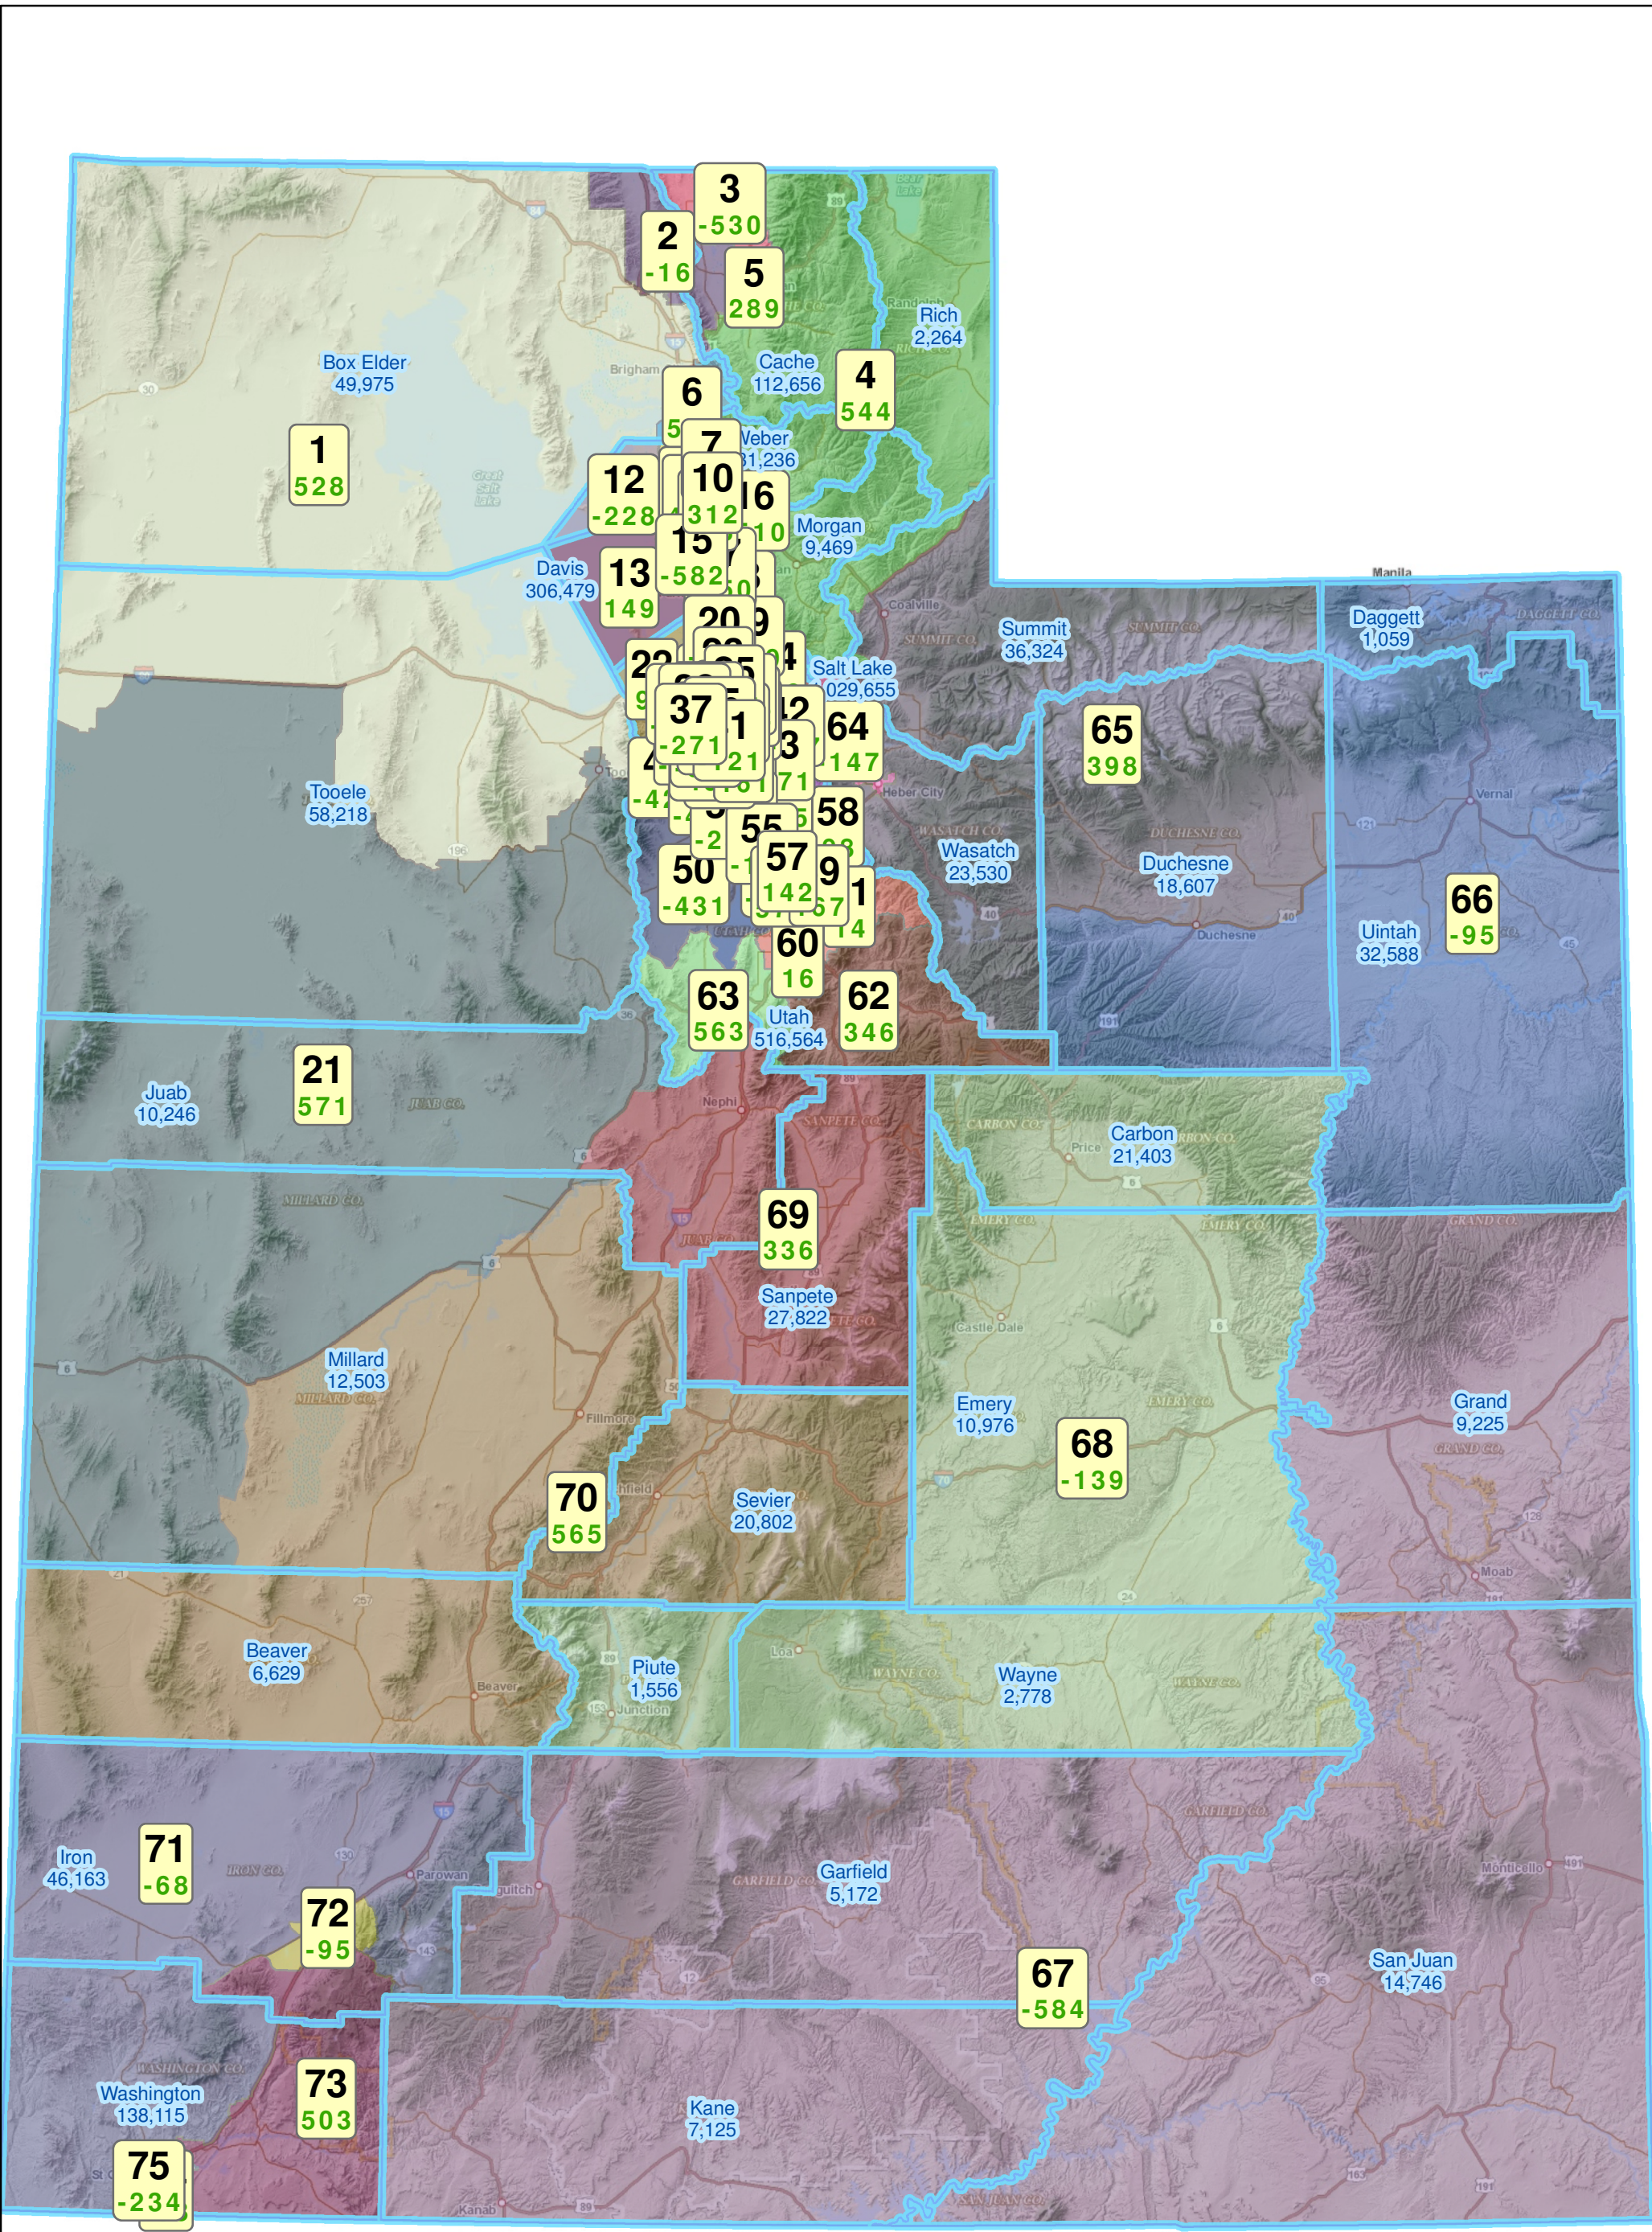

Utah House Plan -- Harper Statewide

Utah House Plan -- Harper Box Elder and Cache Counties

Utah House Plan -- Harper Weber and Davis Counties

Utah House Plan -- Harper Salt Lake County

Utah House Plan -- Harper Utah County

Utah House Plan -- Harper Summit County

Utah House Plan -- Harper Iron and Washington Counties