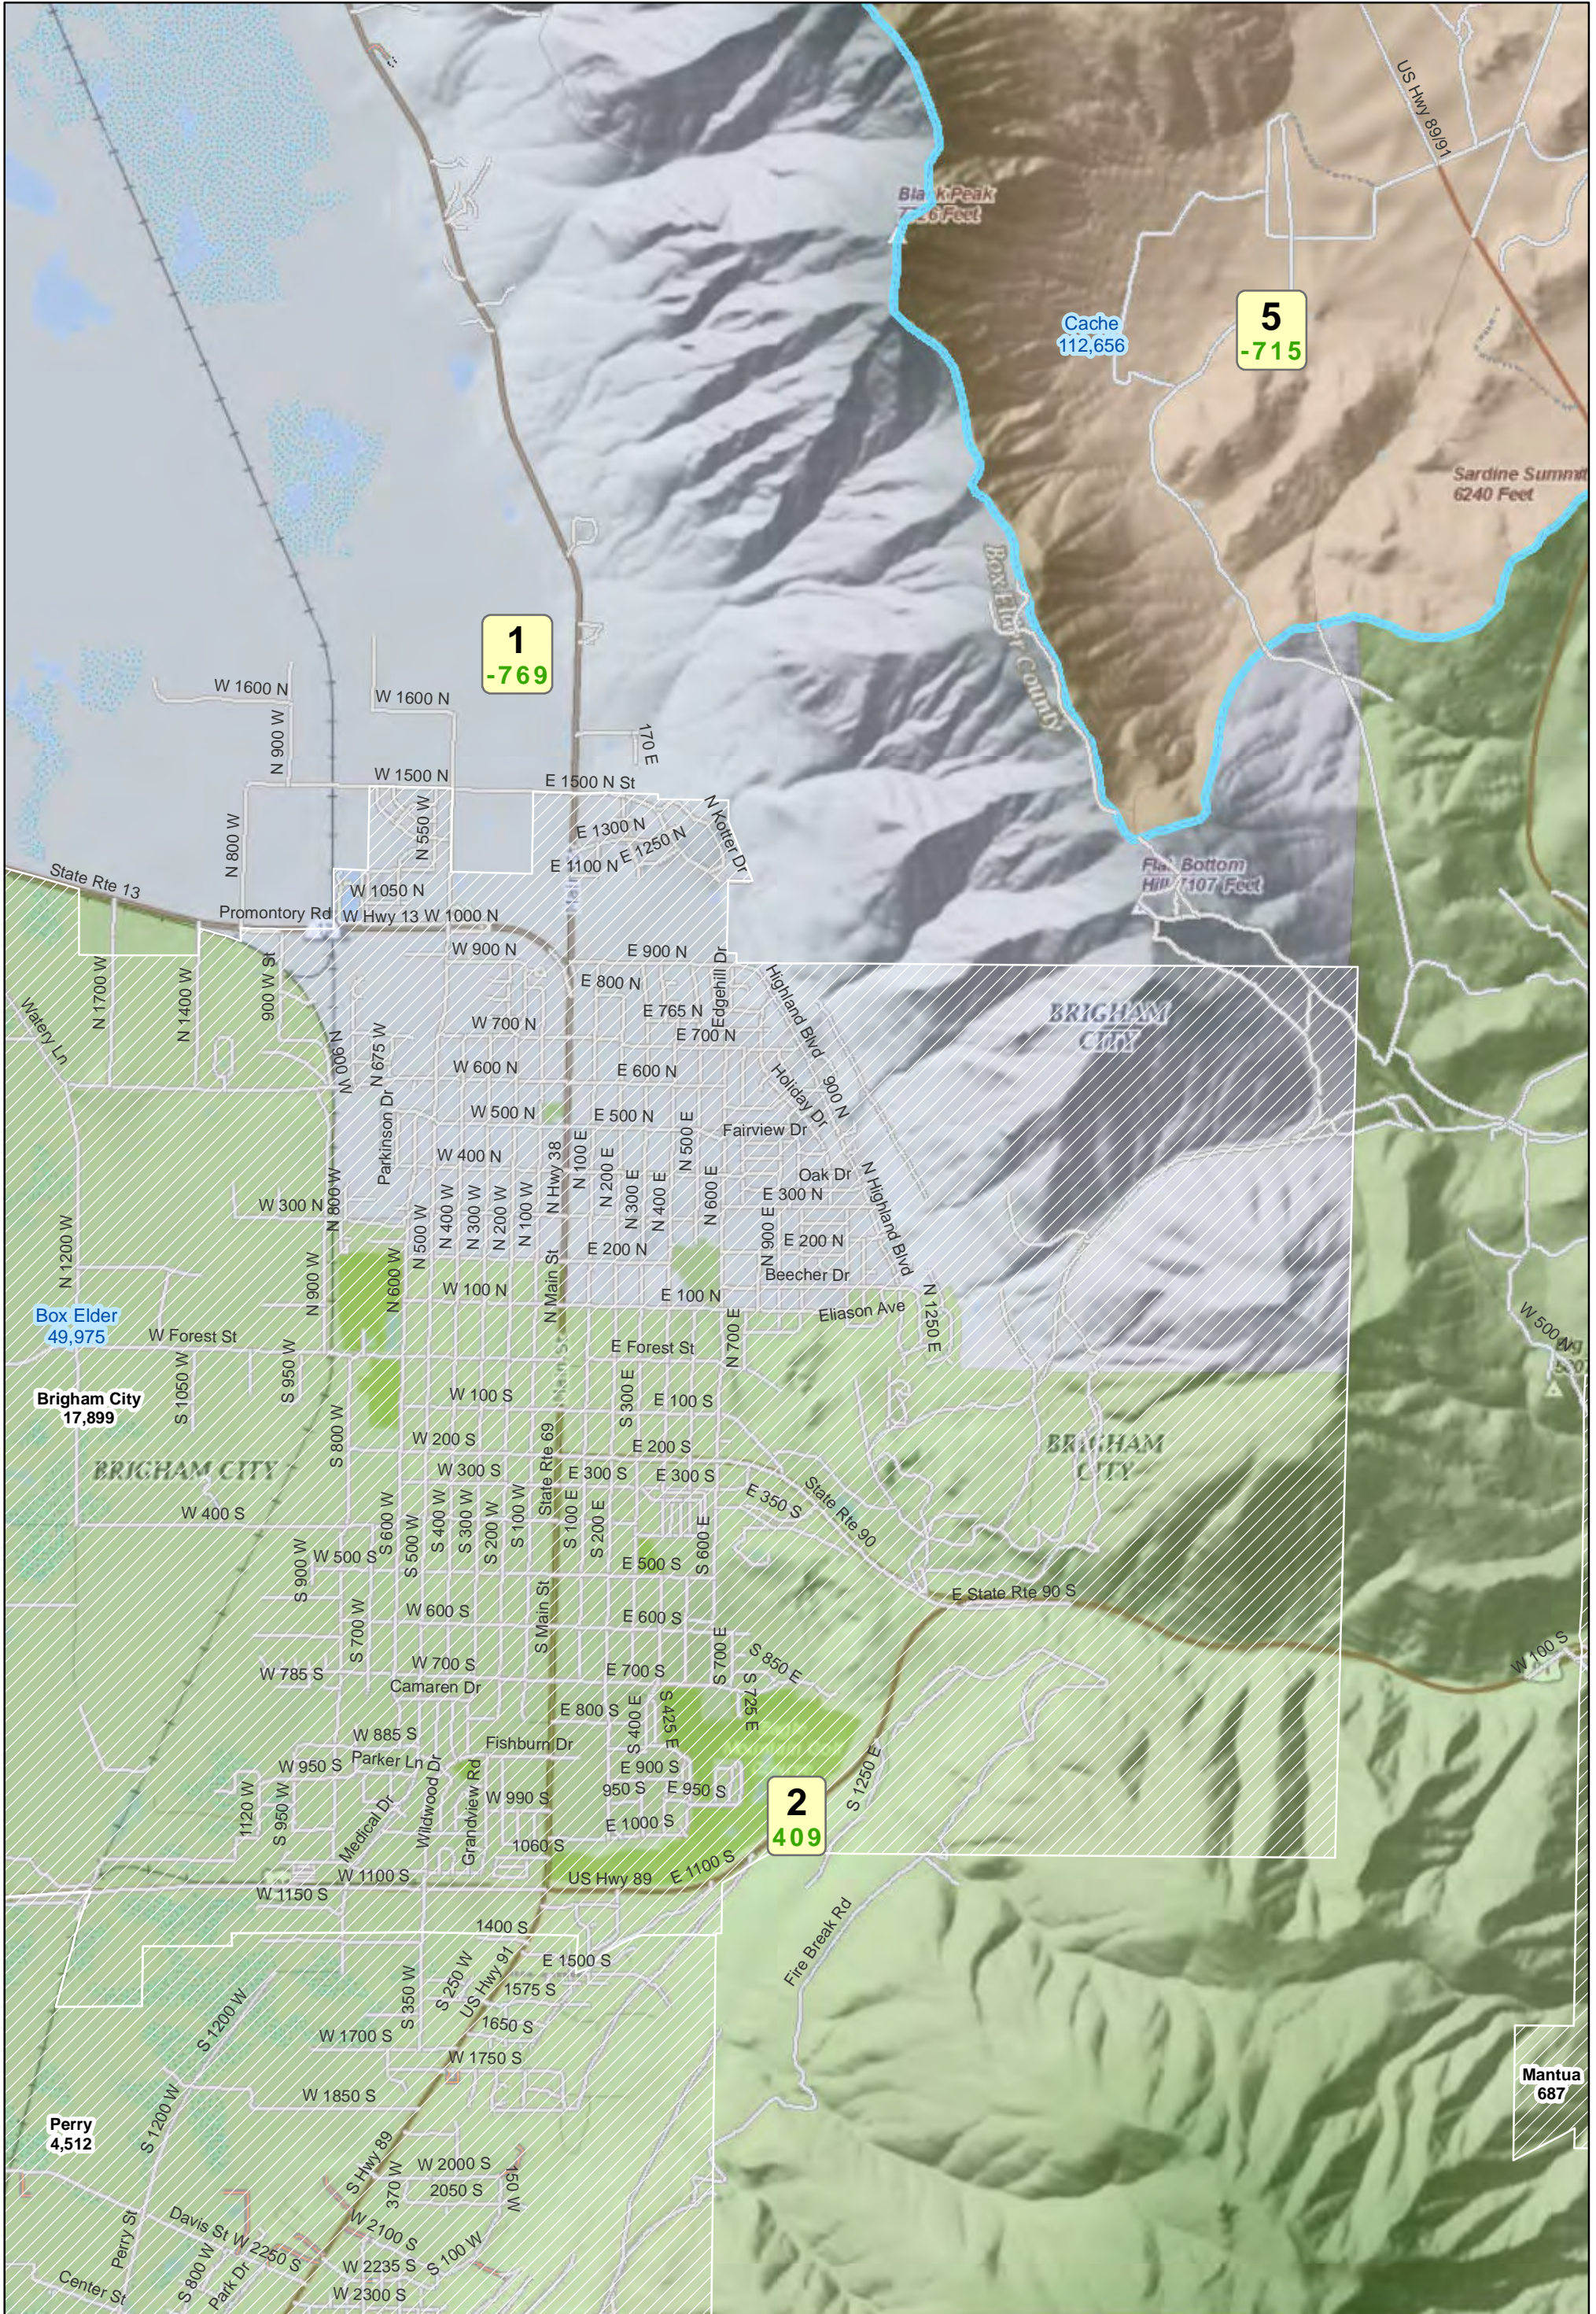

Northern Utah House Plan

July 13, 2011

Statewide View

Note: The number below the district number is the deviation from the ideal population of 36,852.

Northern Utah House Plan

July 13, 2011

Northern Utah

Note: The number below the district number is the deviation from the ideal population of 36,852.

Northern Utah House Plan

July 13, 2011

Cache County

Note: The number below the district number is the deviation from the ideal population of 36,852.

Northern Utah House Plan

July 13, 2011

Box Elder County

Note: The number below the district number is the deviation from the ideal population of 36,852.

Mantua
687

Northern Utah House Plan

July 13, 2011

Weber County

Note: The number below the district number is the deviation from the ideal population of 36,852.

Northern Utah House Plan

July 13, 2011

Davis County

Note: The number below the district number is the deviation from the ideal population of 36,852.

Northern Utah House Plan

July 13, 2011

Southern Davis County

Note: The number below the district number is the deviation from the ideal population of 36,852.