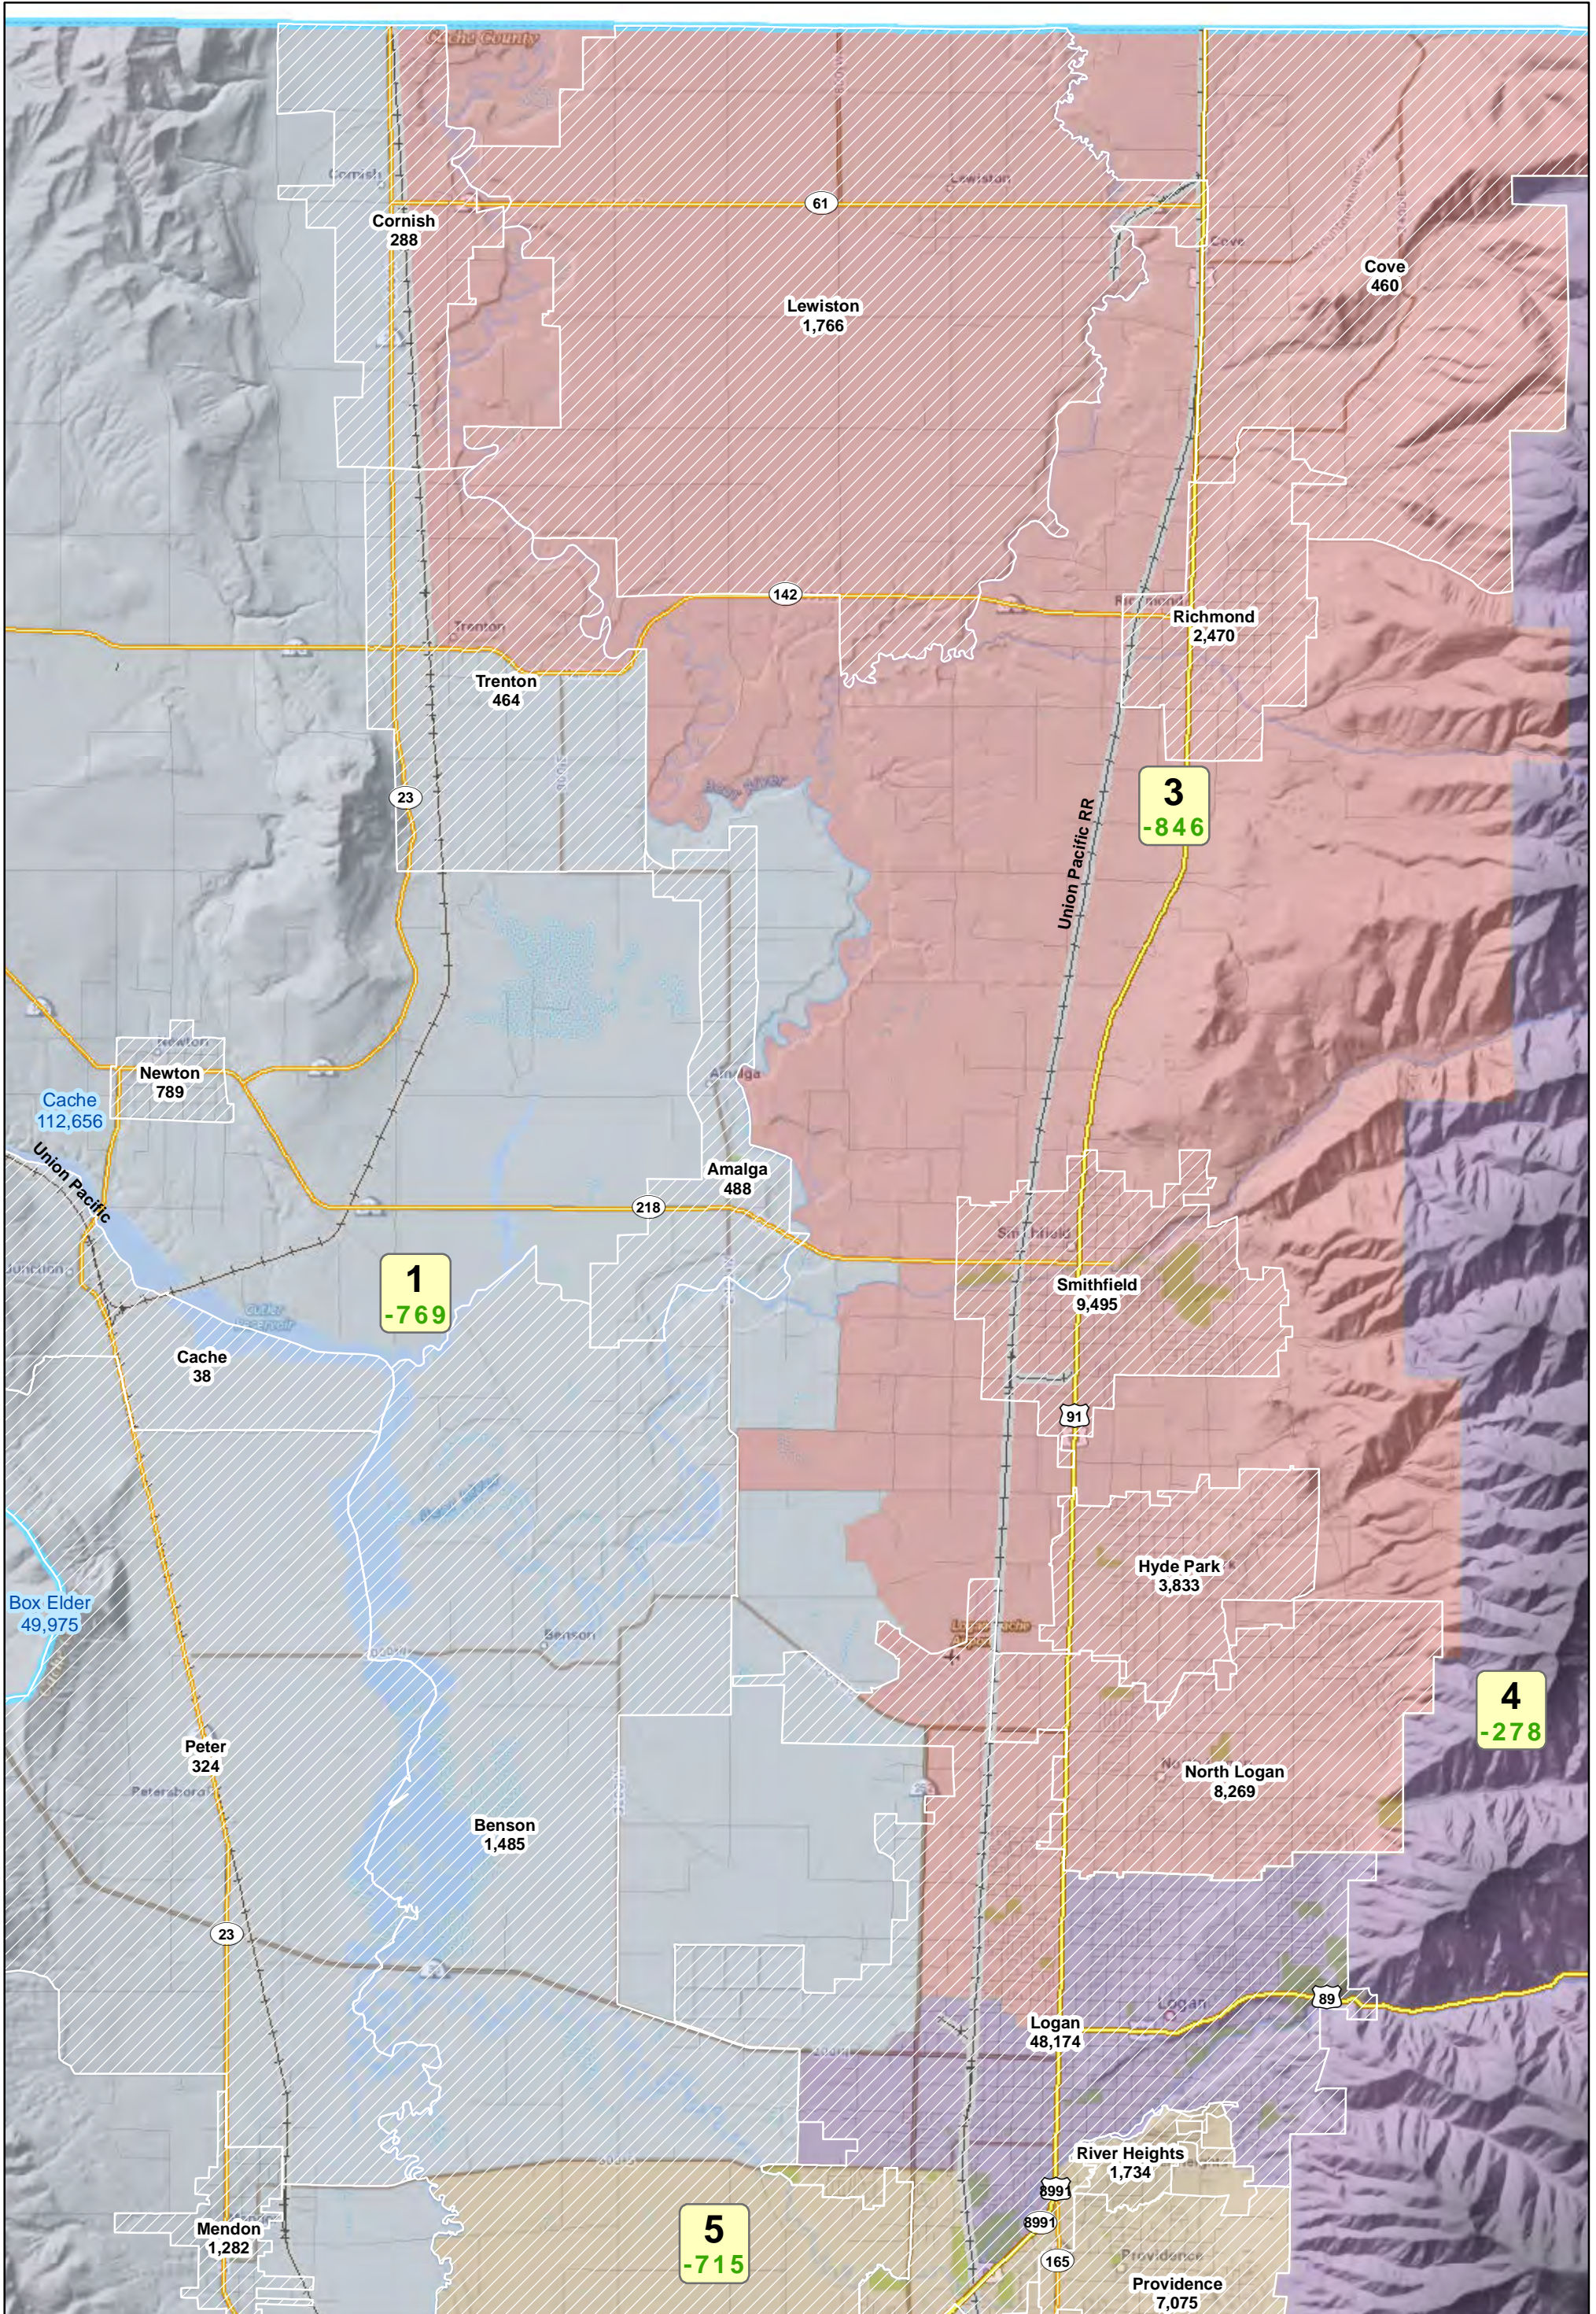

Northern Utah House Plan

July 13, 2011

Statewide View

Note: The number below the district number is the deviation from the ideal population of 36,852.

Northern Utah House Plan

July 13, 2011

Northern Utah

Note: The number below the district number is the deviation from the ideal population of 36,852.

Northern Utah House Plan

July 13, 2011

Cache County

Note: The number below the district number is the deviation from the ideal population of 36,852.

Northern Utah House Plan

July 13, 2011

Box Elder County

Note: The number below the district number is the deviation from the ideal population of 36,852.

Mantua
687

Northern Utah House Plan

July 13, 2011

Weber County

Note: The number below the district number is the deviation from the ideal population of 36,852.

Northern Utah House Plan

July 13, 2011

Davis County

Note: The number below the district number is the deviation from the ideal population of 36,852.

Northern Utah House Plan

July 13, 2011

Southern Davis County

Note: The number below the district number is the deviation from the ideal population of 36,852.