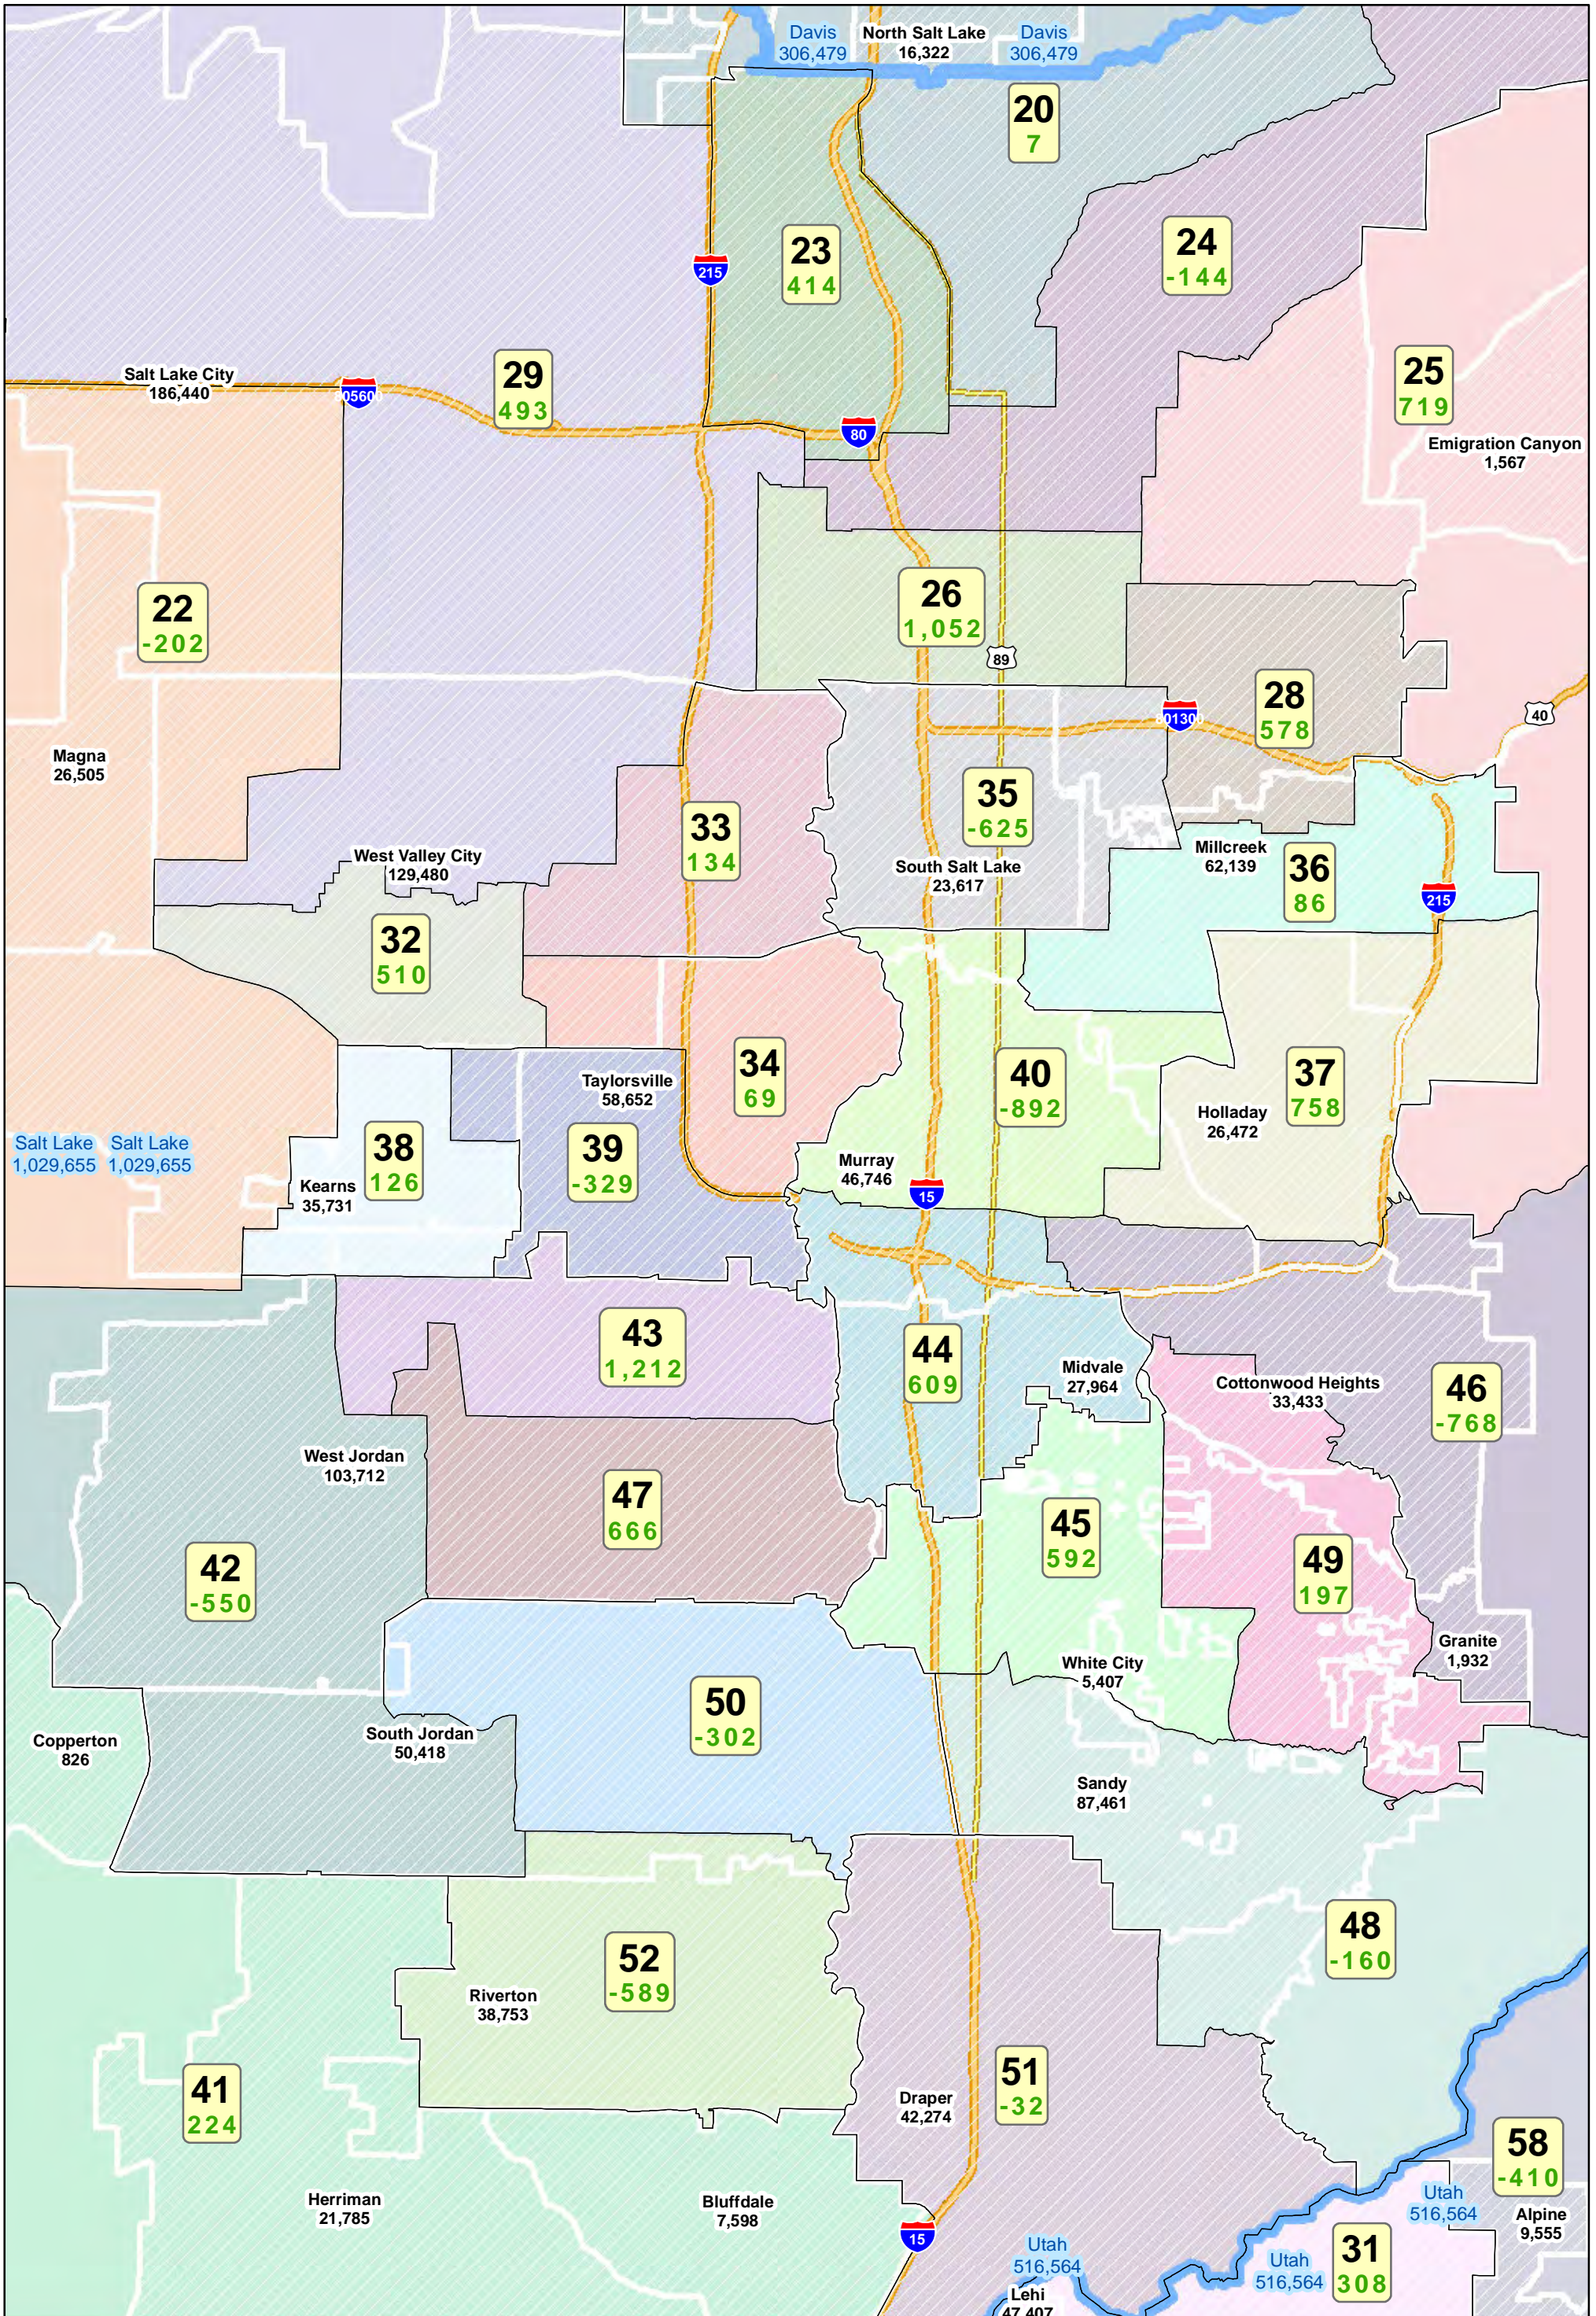

Northern Utah House Plan

July 13, 2011

Statewide View

Note: The number below the district number is the deviation from the ideal population of 36,852.

Northern Utah House Plan

July 13, 2011

Northern Utah

Note: The number below the district number is the deviation from the ideal population of 36,852.

Northern Utah House Plan

July 13, 2011

Cache County

Note: The number below the district number is the deviation from the ideal population of 36,852.

Northern Utah House Plan

July 13, 2011

Box Elder County

Note: The number below the district number is the deviation from the ideal population of 36,852.

Note: The number below the district number is the deviation from the ideal population of 36,852.

Northern Utah House Plan

July 13, 2011

Southern Davis County

Note: The number below the district number is the deviation from the ideal population of 36,852.

Northern Utah House Plan

July 13, 2011

Salt Lake County

Note: The number below the district number is the deviation from the ideal population of 36,852.

Northern Utah House Plan

July 13, 2011

Utah County

Note: The number below the district number is the deviation from the ideal population of 36,852.