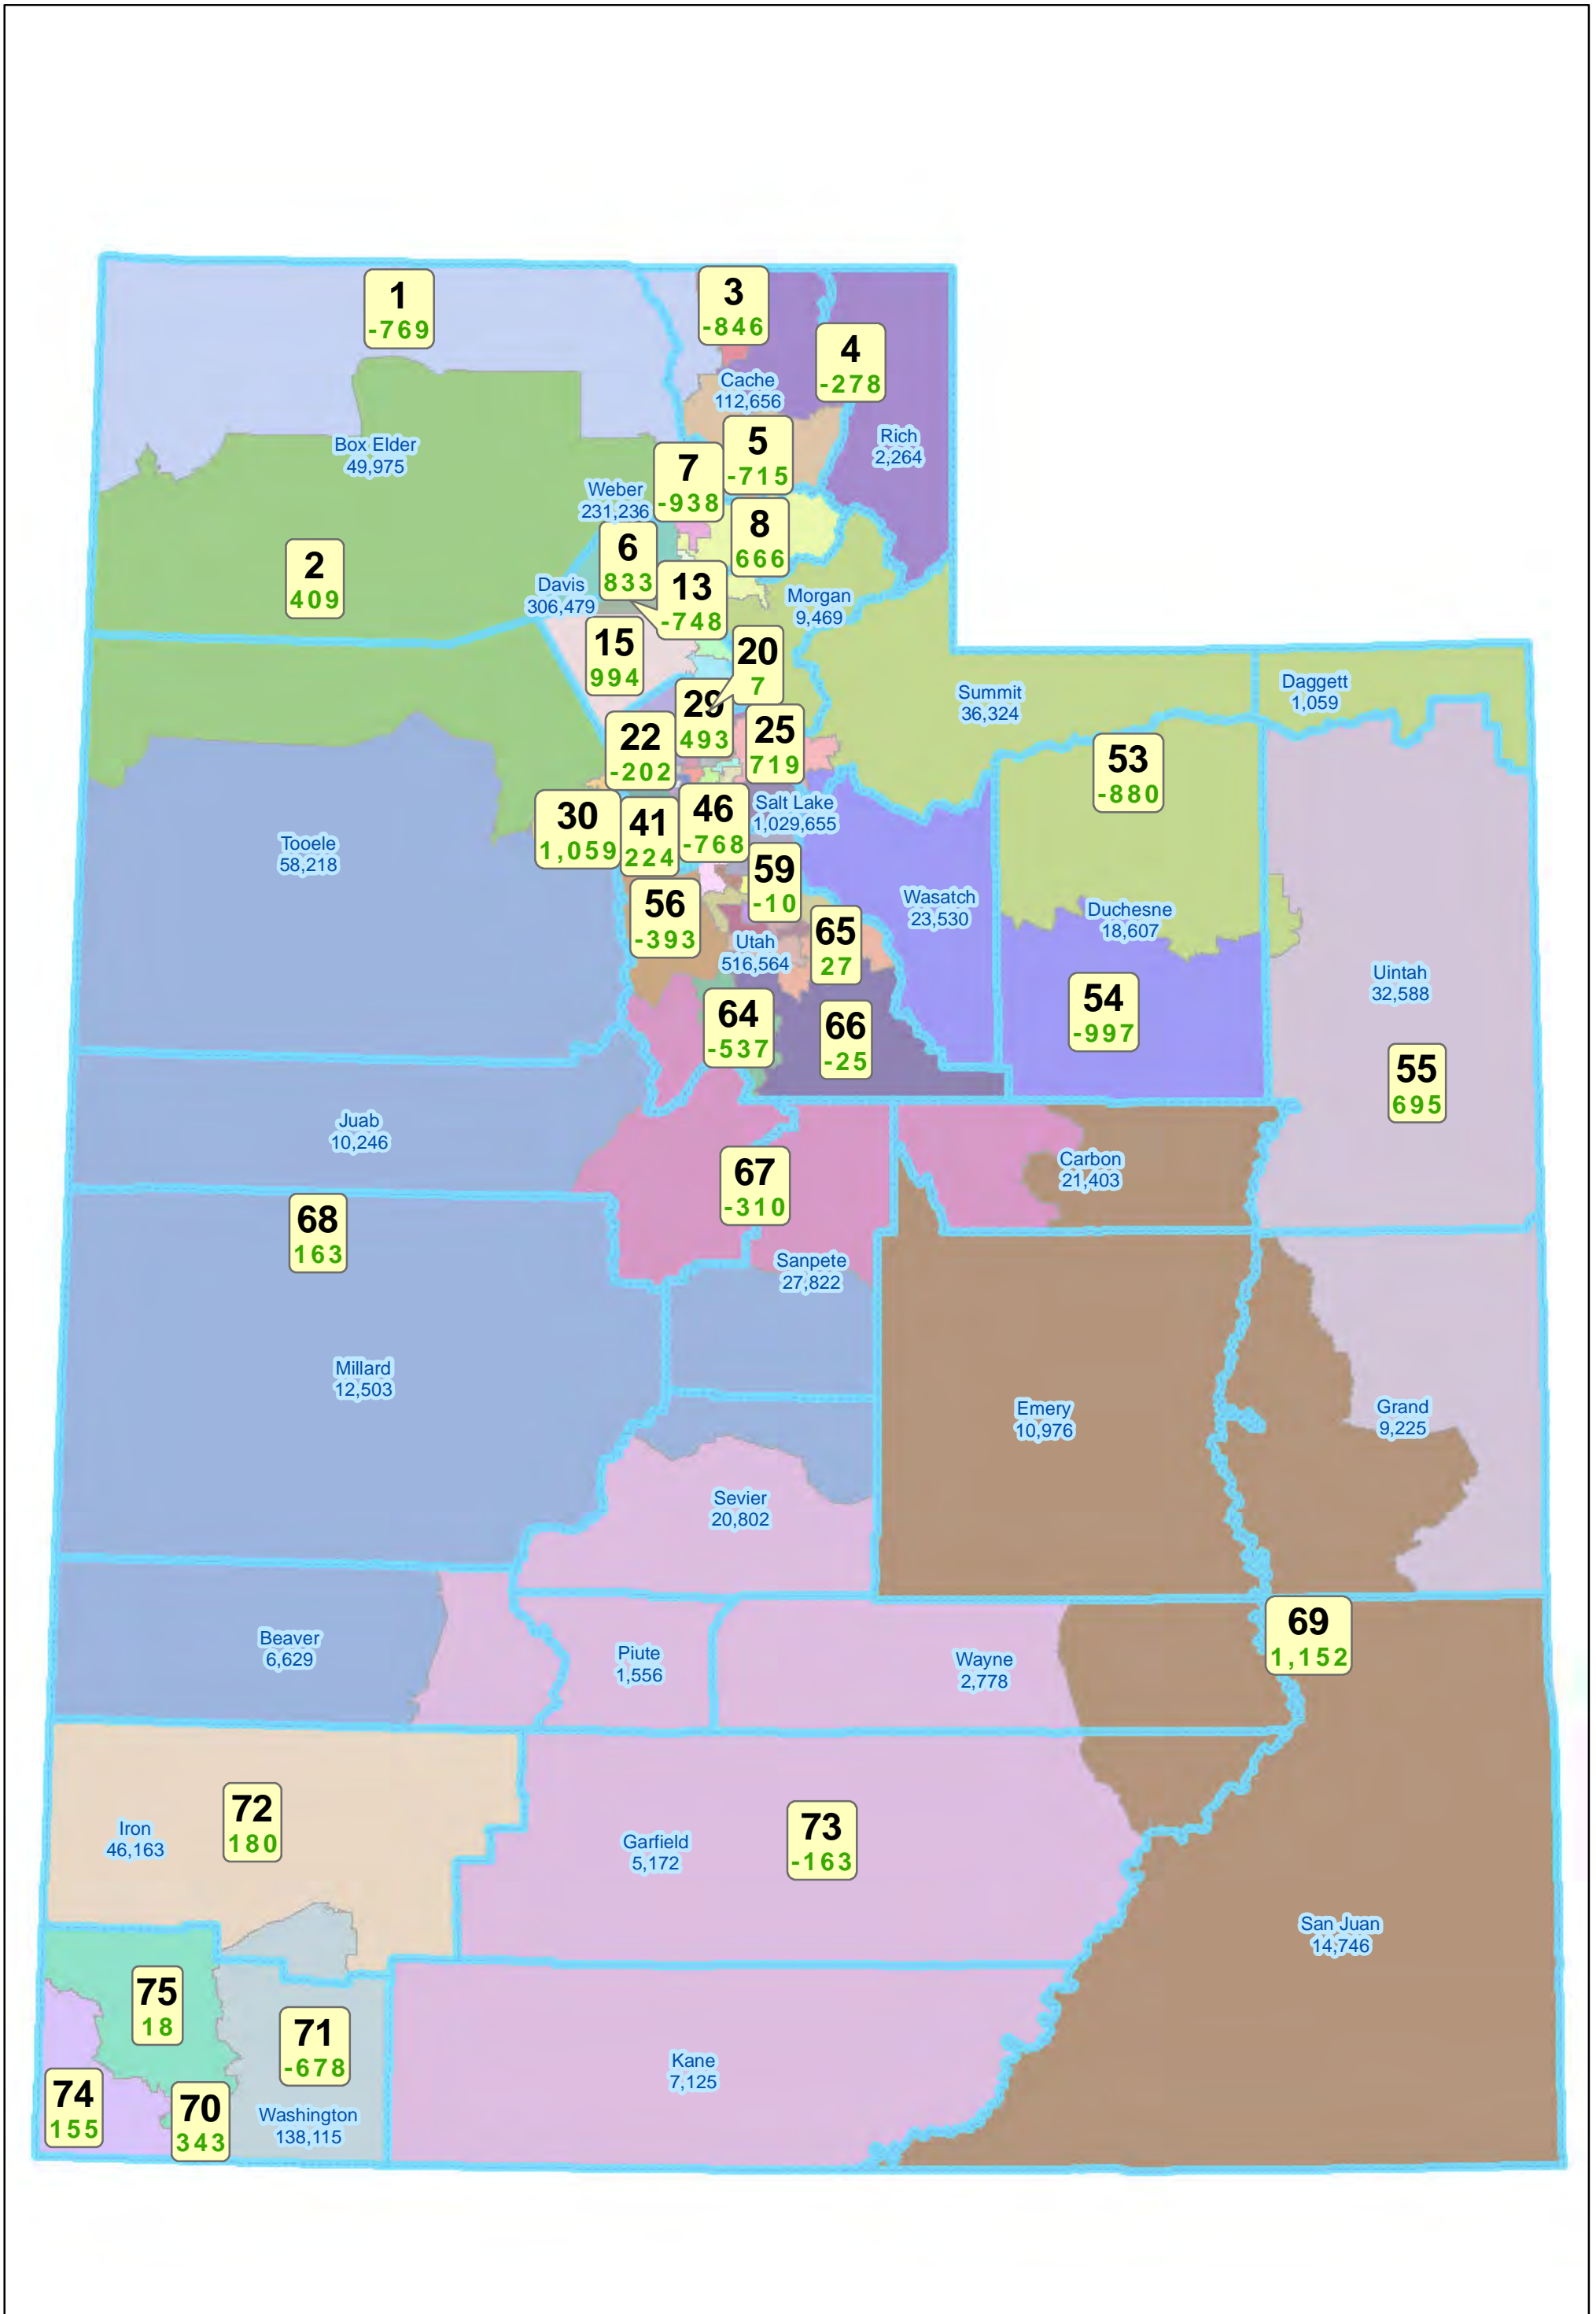

Northern Utah House Plan

July 13, 2011

Statewide View

Note: The number below the district number is the deviation from the ideal population of 36,852.

Northern Utah House Plan

July 13, 2011

Northern Utah

Note: The number below the district number is the deviation from the ideal population of 36,852.

Northern Utah House Plan

July 13, 2011

Cache County

Note: The number below the district number is the deviation from the ideal population of 36,852.

Northern Utah House Plan

July 13, 2011

Box Elder County

Note: The number below the district number is the deviation from the ideal population of 36,852.

Mantua
687

Northern Utah House Plan

July 13, 2011

Weber County

Note: The number below the district number is the deviation from the ideal population of 36,852.

Northern Utah House Plan

July 13, 2011

Davis County

Note: The number below the district number is the deviation from the ideal population of 36,852.

Northern Utah House Plan

July 13, 2011

Southern Davis County

Note: The number below the district number is the deviation from the ideal population of 36,852.