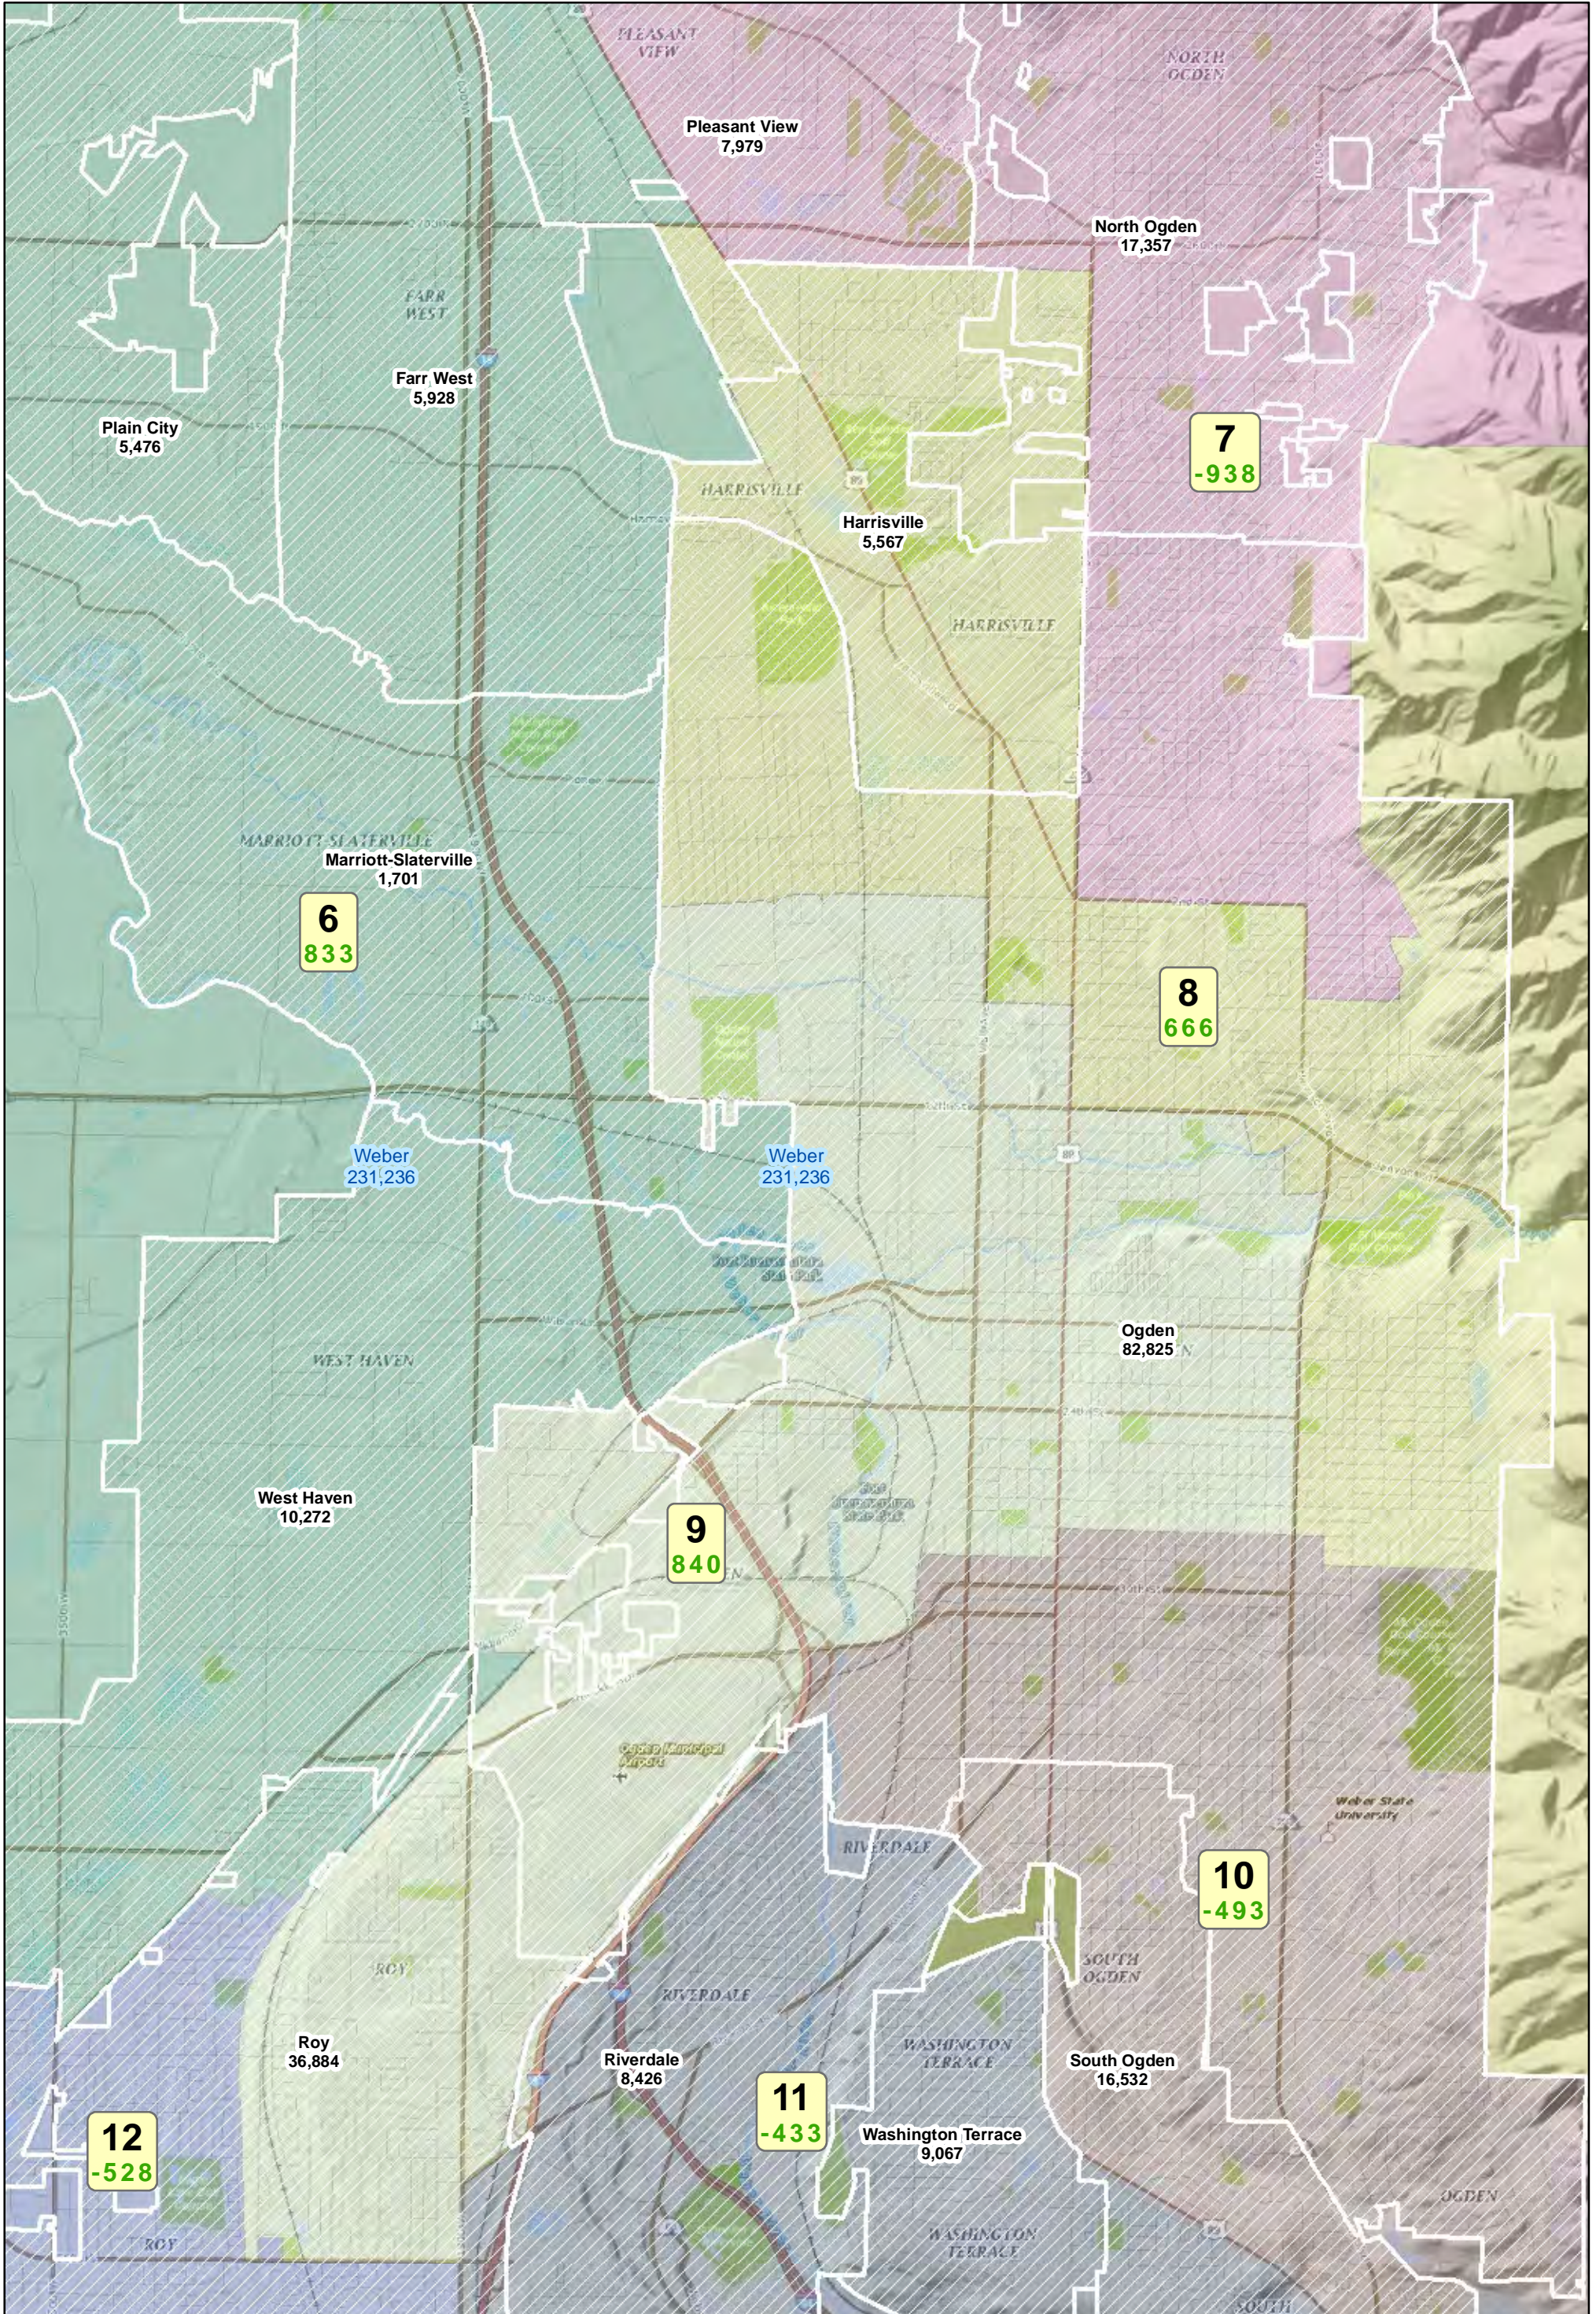

Northern Utah House Plan

July 13, 2011

Statewide View

Note: The number below the district number is the deviation from the ideal population of 36,852.

Northern Utah House Plan

July 13, 2011

Northern Utah

Note: The number below the district number is the deviation from the ideal population of 36,852.

Northern Utah House Plan

July 13, 2011

Cache County

Note: The number below the district number is the deviation from the ideal population of 36,852.

Northern Utah House Plan

July 13, 2011

Box Elder County

Note: The number below the district number is the deviation from the ideal population of 36,852.

Mantua
687

Northern Utah House Plan

July 13, 2011

Weber County

Note: The number below the district number is the deviation from the ideal population of 36,852.

Northern Utah House Plan

July 13, 2011

Davis County

Note: The number below the district number is the deviation from the ideal population of 36,852.

Northern Utah House Plan

July 13, 2011

Southern Davis County

Note: The number below the district number is the deviation from the ideal population of 36,852.