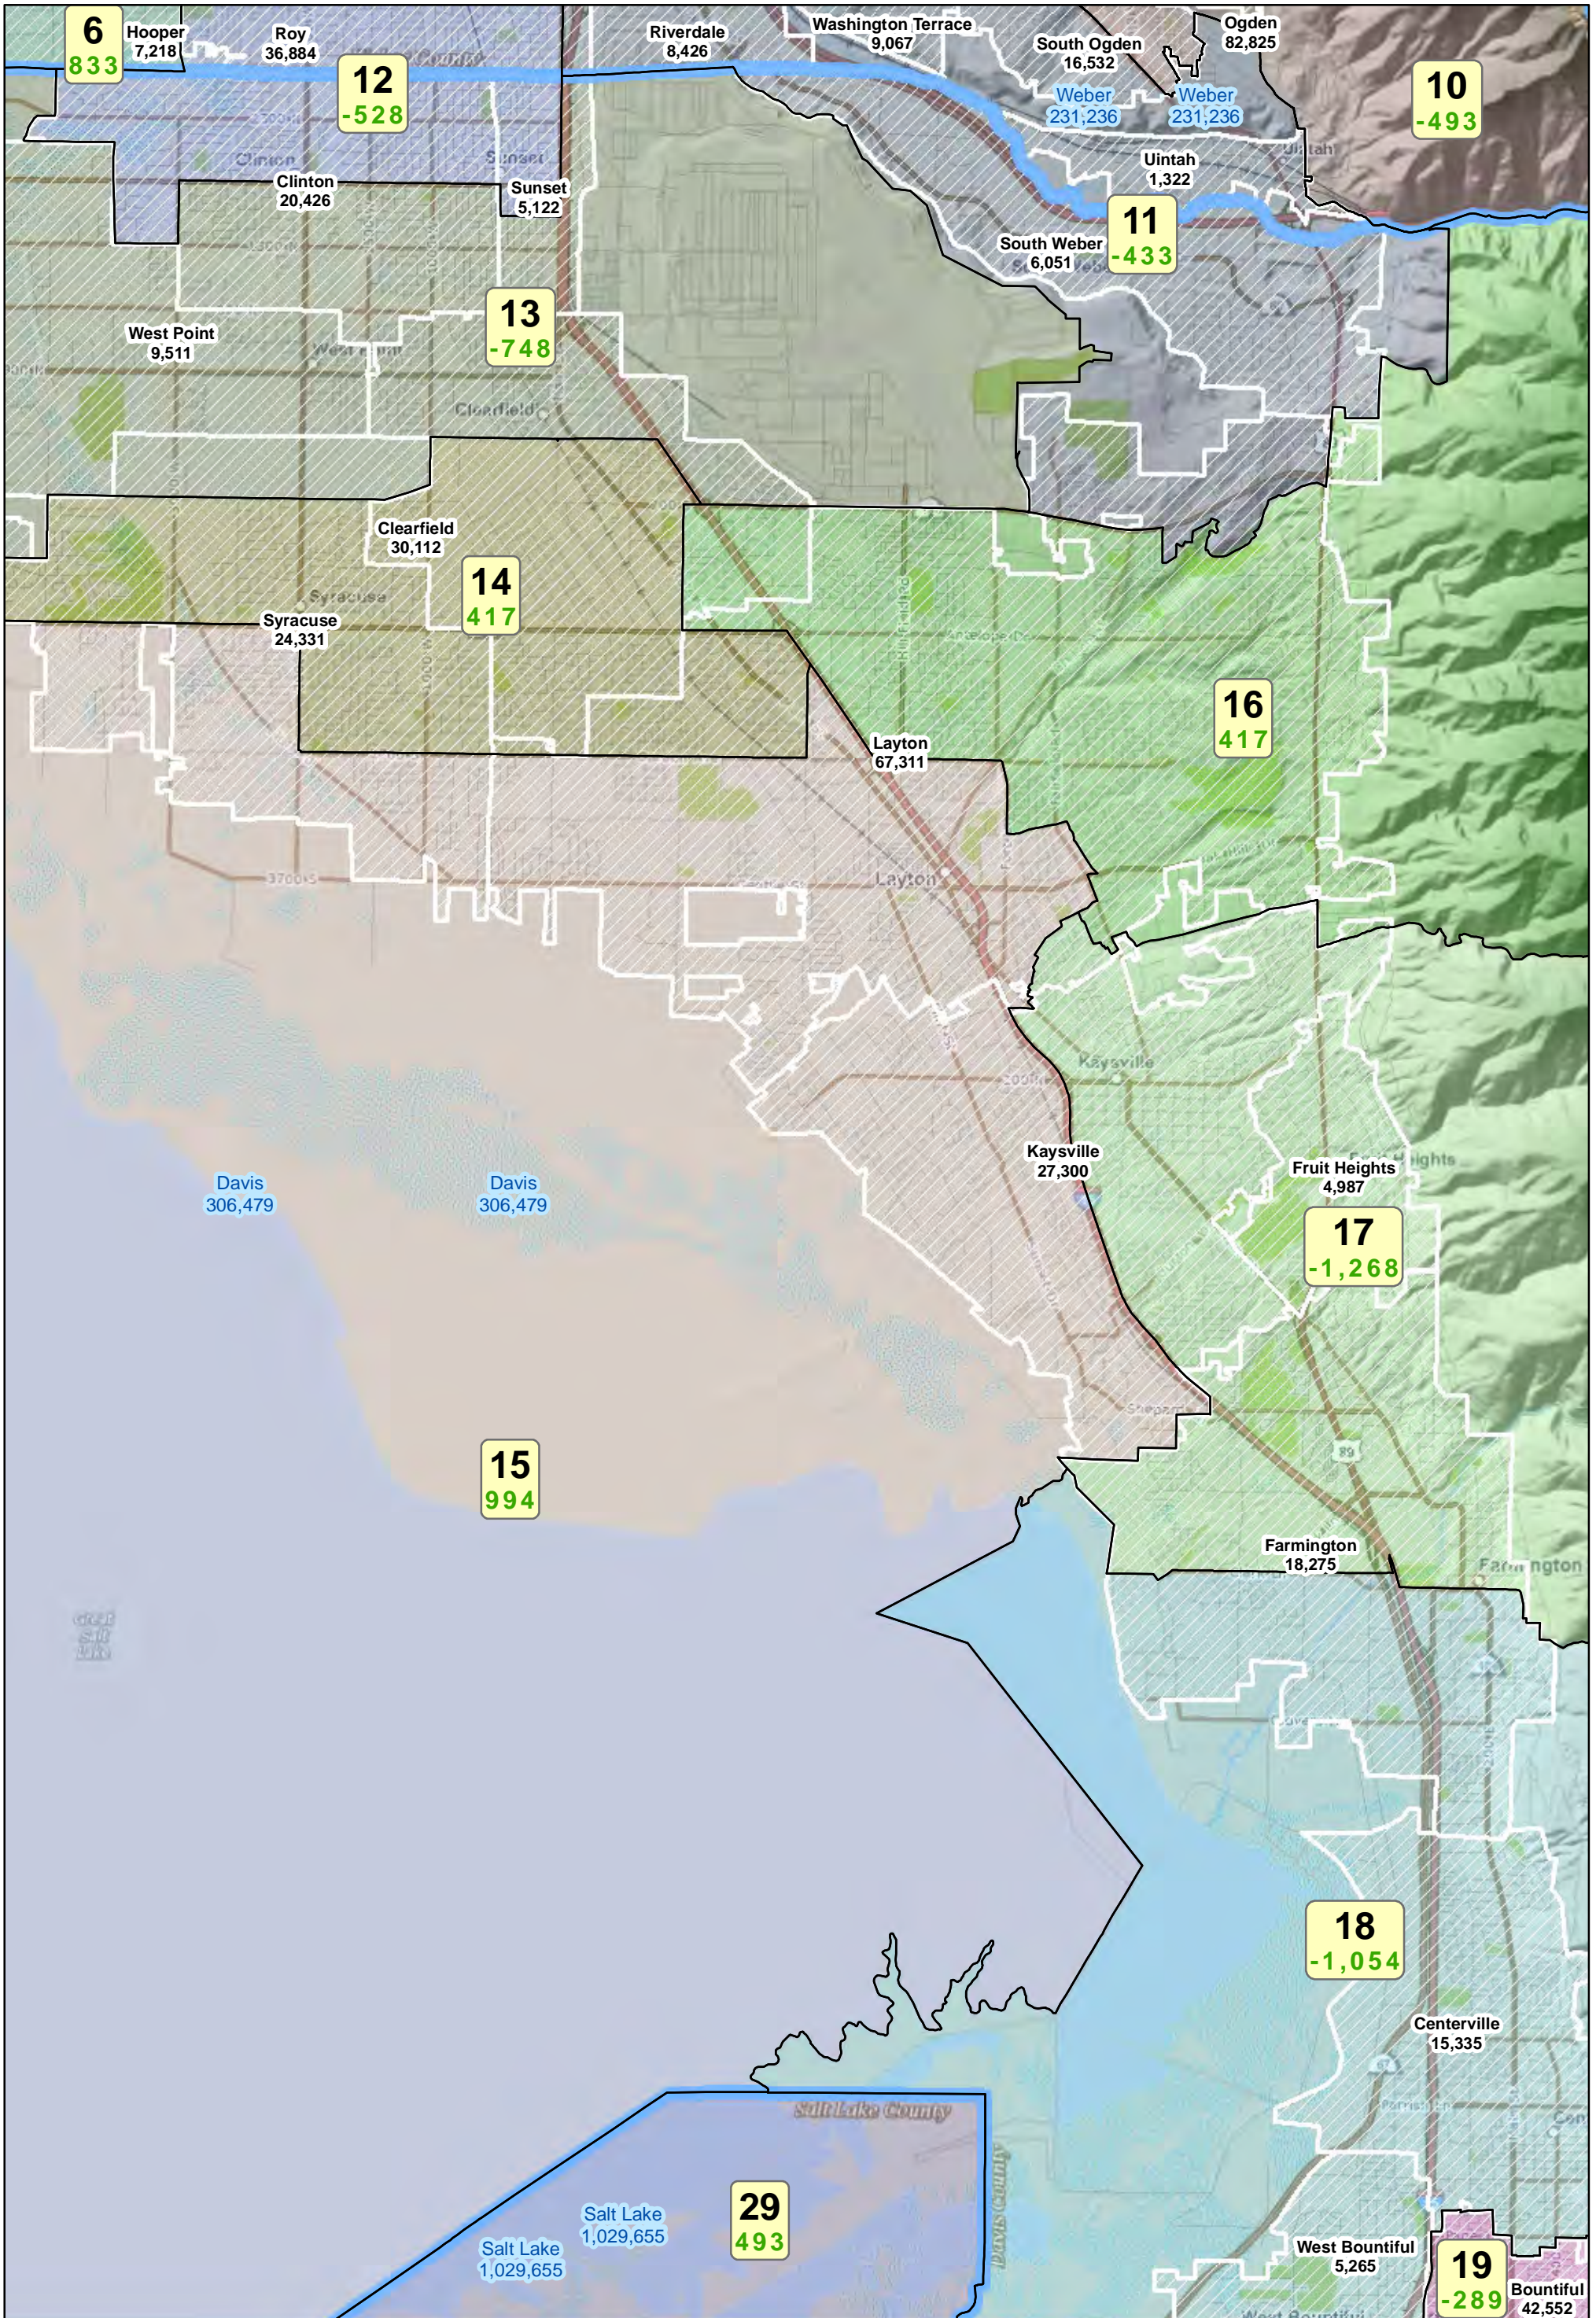

Northern Utah House Plan

July 13, 2011

Statewide View

Note: The number below the district number is the deviation from the ideal population of 36,852.

Northern Utah House Plan

July 13, 2011

Northern Utah

Note: The number below the district number is the deviation from the ideal population of 36,852.

Northern Utah House Plan

July 13, 2011

Cache County

Note: The number below the district number is the deviation from the ideal population of 36,852.

Northern Utah House Plan

July 13, 2011

Box Elder County

Note: The number below the district number is the deviation from the ideal population of 36,852.

Mantua
687

Northern Utah House Plan

July 13, 2011

Weber County

Note: The number below the district number is the deviation from the ideal population of 36,852.

Northern Utah House Plan

July 13, 2011

Davis County

Note: The number below the district number is the deviation from the ideal population of 36,852.

Northern Utah House Plan

July 13, 2011

Southern Davis County

Note: The number below the district number is the deviation from the ideal population of 36,852.