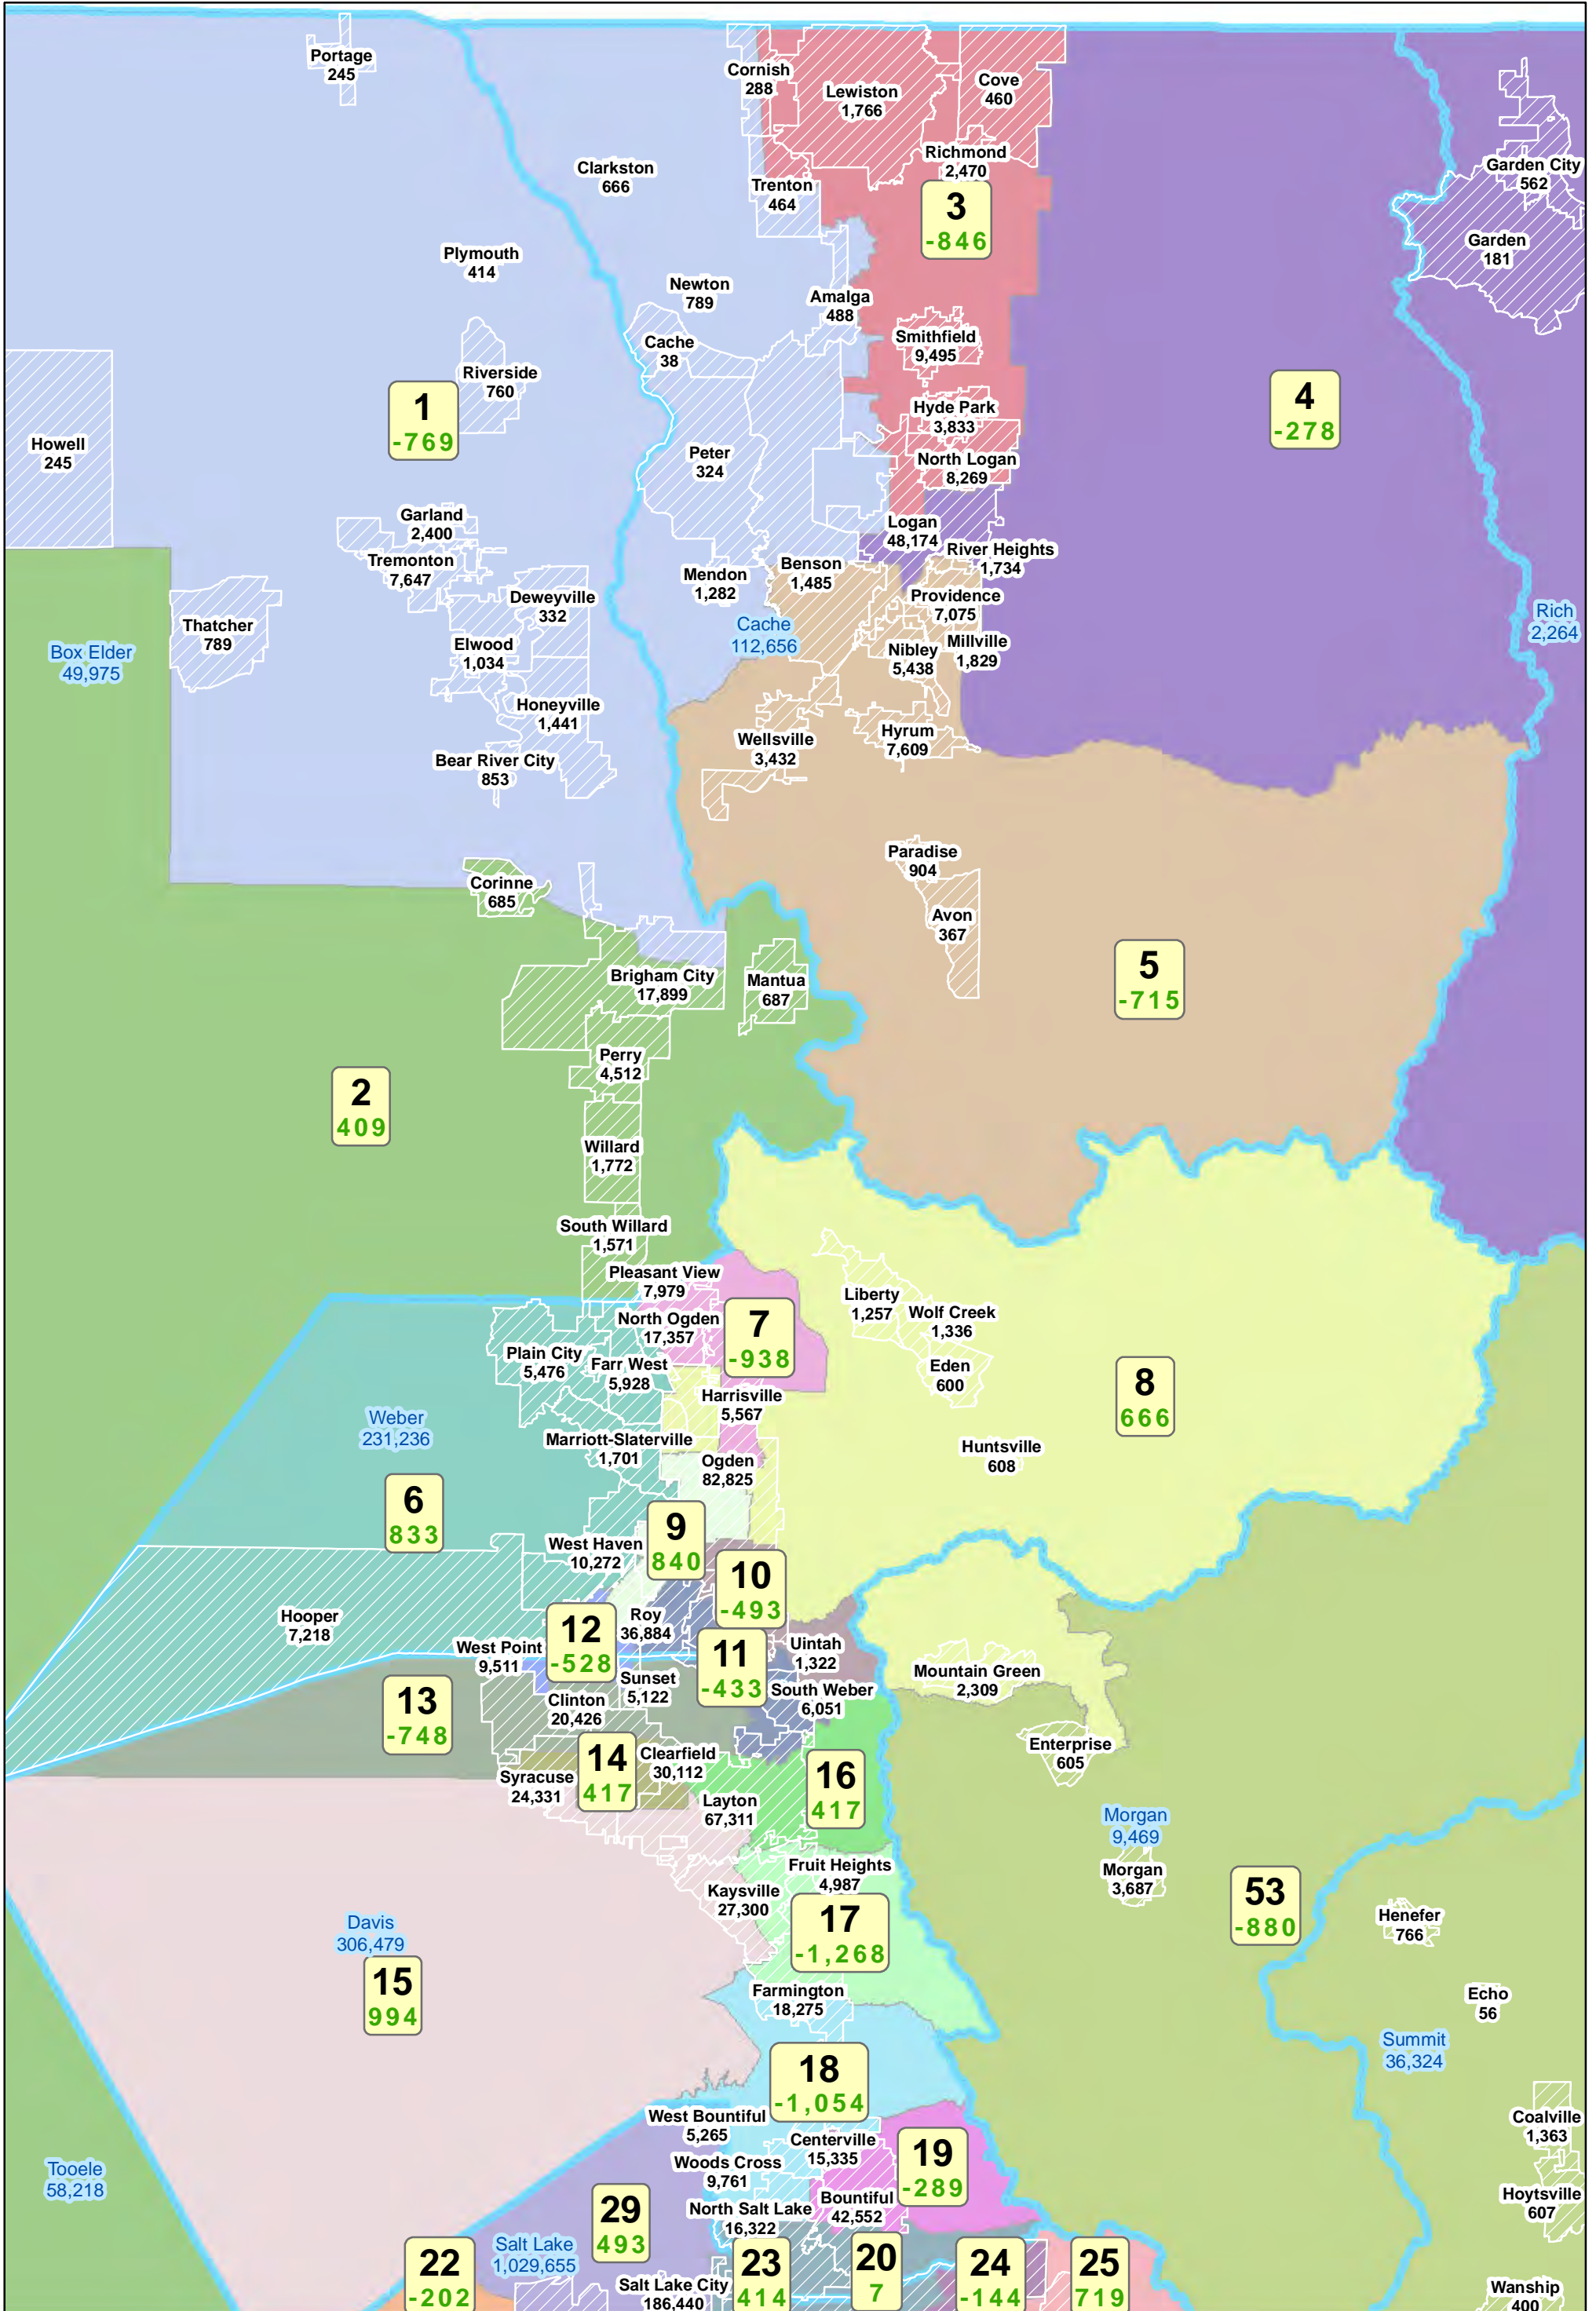

Northern Utah House Plan

July 13, 2011

Statewide View

Note: The number below the district number is the deviation from the ideal population of 36,852.

Northern Utah House Plan

July 13, 2011

Northern Utah

Note: The number below the district number is the deviation from the ideal population of 36,852.

Northern Utah House Plan

July 13, 2011

Cache County

Note: The number below the district number is the deviation from the ideal population of 36,852.

Northern Utah House Plan

July 13, 2011

Box Elder County

Note: The number below the district number is the deviation from the ideal population of 36,852.

Mantua
687

Northern Utah House Plan

July 13, 2011

Weber County

Note: The number below the district number is the deviation from the ideal population of 36,852.

Northern Utah House Plan

July 13, 2011

Davis County

Note: The number below the district number is the deviation from the ideal population of 36,852.

Northern Utah House Plan

July 13, 2011

Southern Davis County

Note: The number below the district number is the deviation from the ideal population of 36,852.