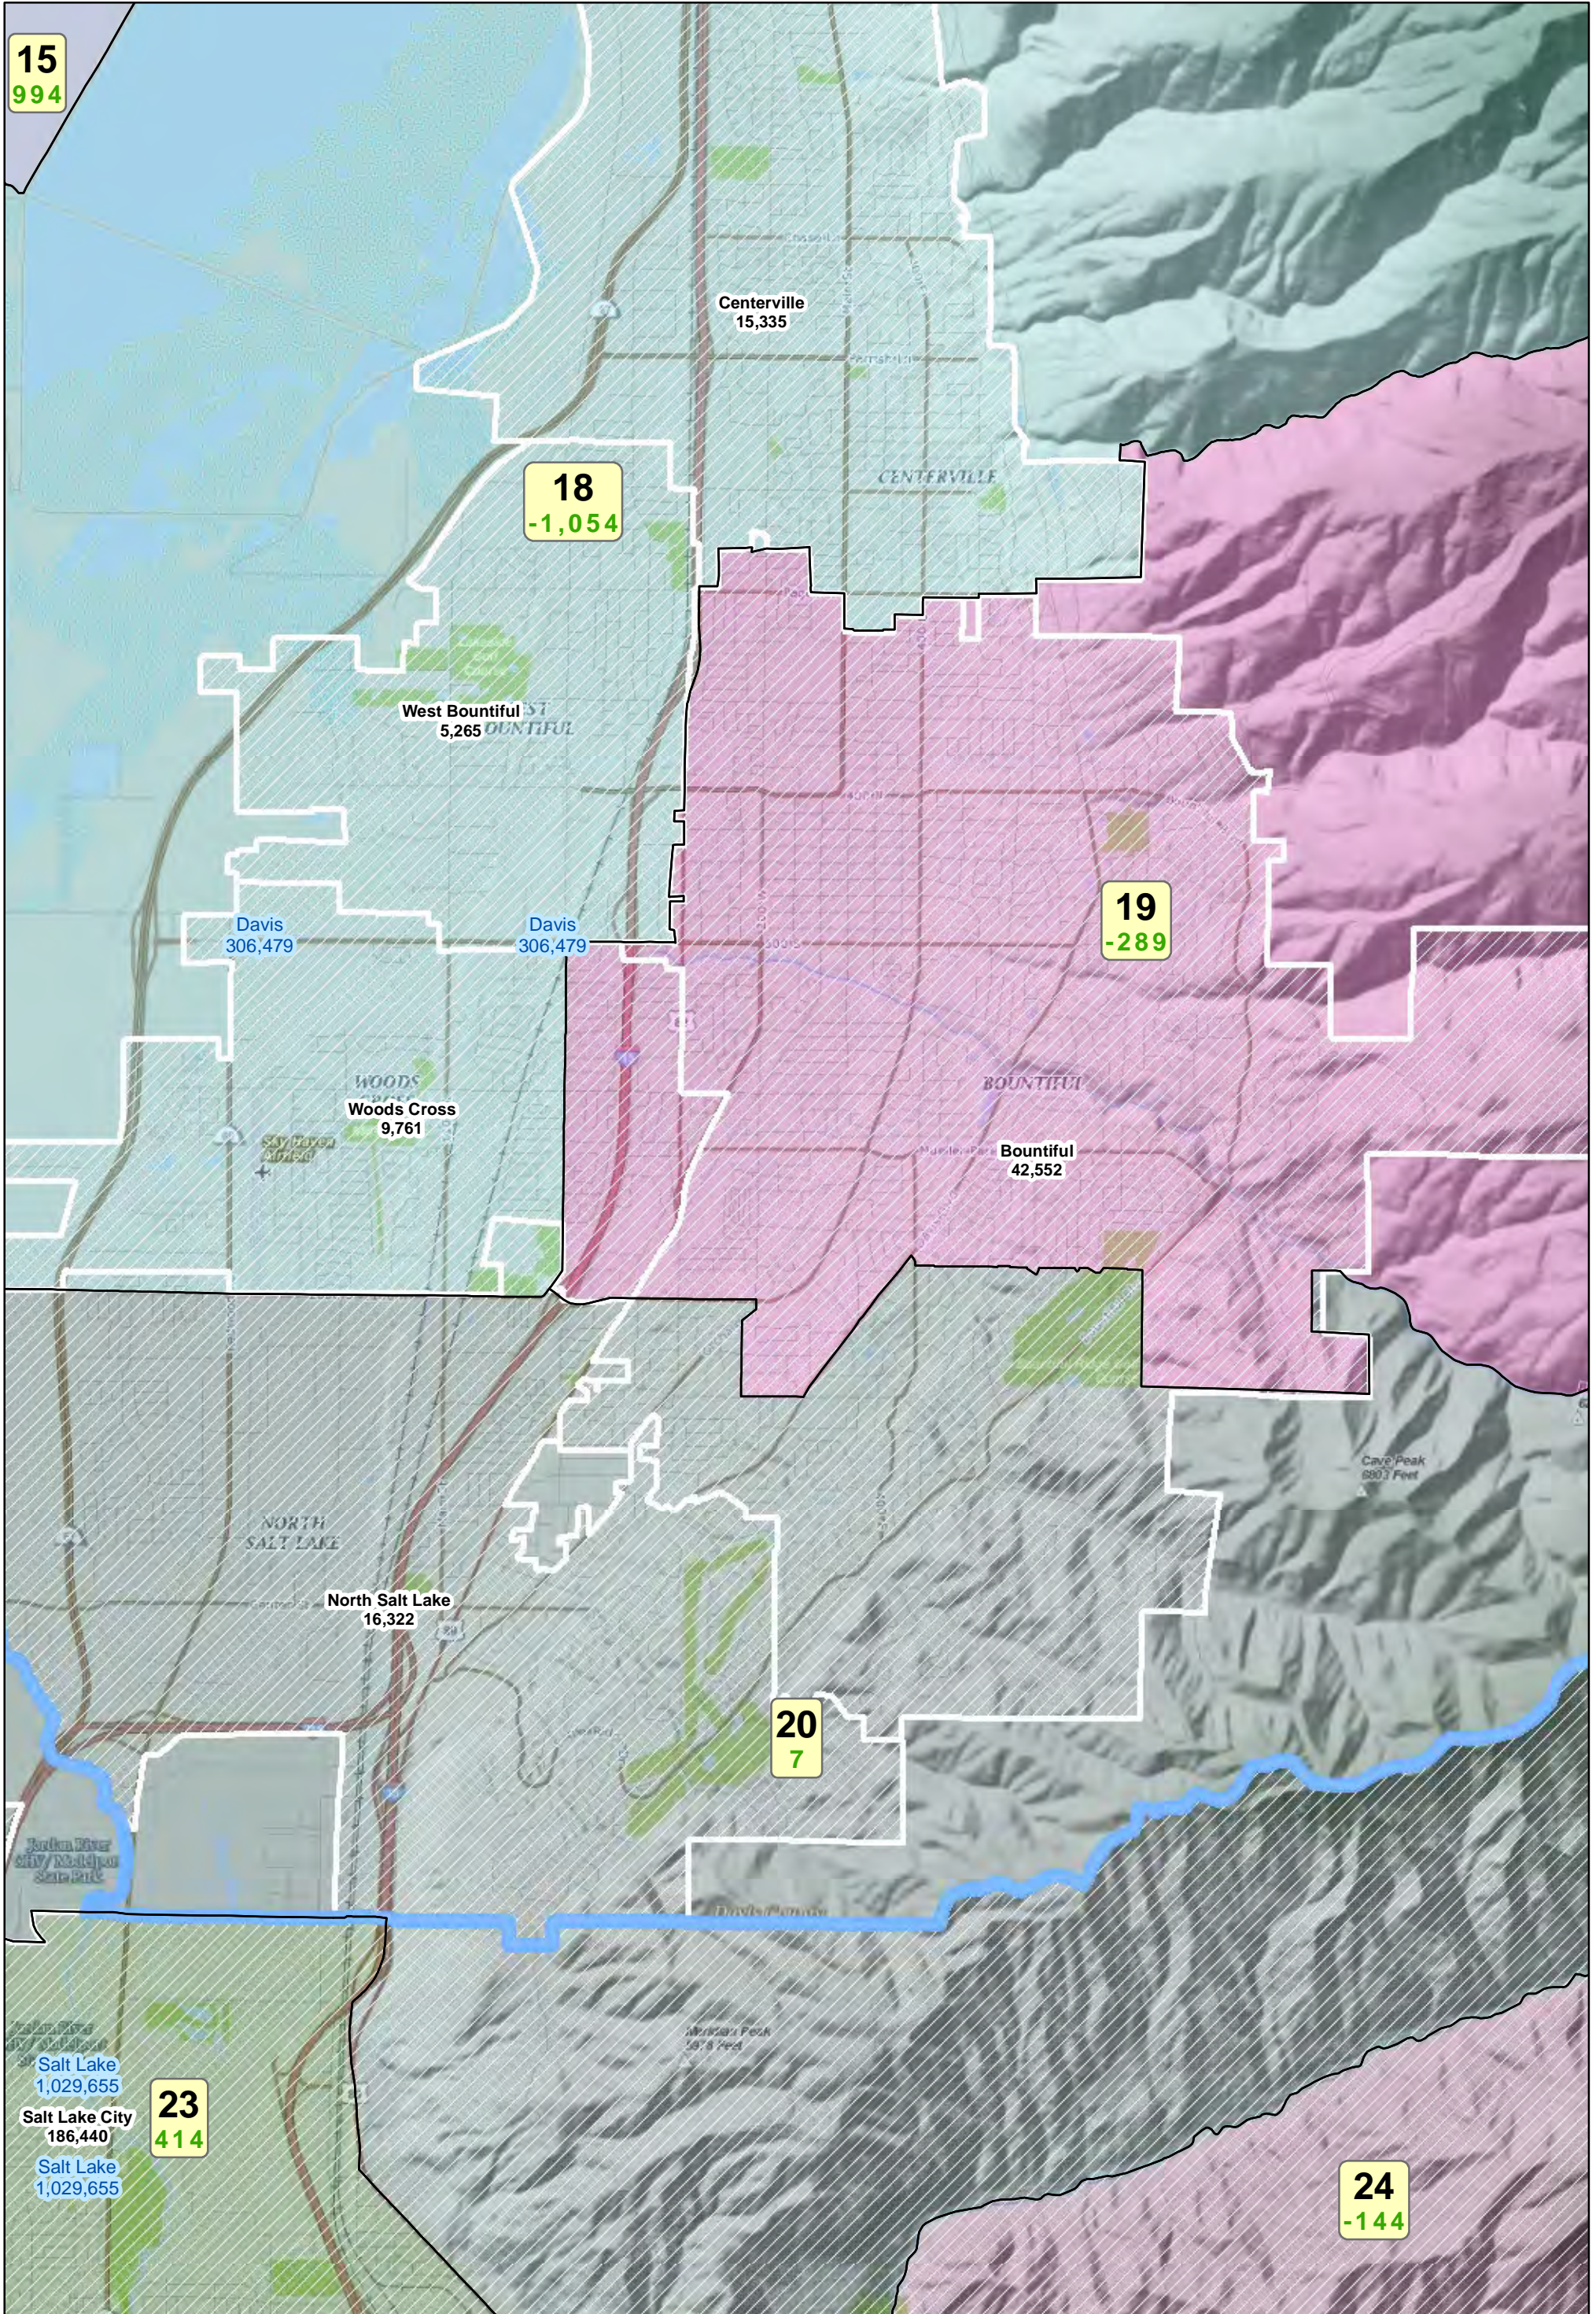

Northern Utah House Plan

July 13, 2011

Statewide View

Note: The number below the district number is the deviation from the ideal population of 36,852.

Northern Utah House Plan

July 13, 2011

Northern Utah

Note: The number below the district number is the deviation from the ideal population of 36,852.

Northern Utah House Plan

July 13, 2011

Cache County

Note: The number below the district number is the deviation from the ideal population of 36,852.

Northern Utah House Plan

July 13, 2011

Box Elder County

Note: The number below the district number is the deviation from the ideal population of 36,852.

Note: The number below the district number is the deviation from the ideal population of 36,852.

Northern Utah House Plan

July 13, 2011

Southern Davis County

Note: The number below the district number is the deviation from the ideal population of 36,852.

Northern Utah House Plan

July 13, 2011

Salt Lake County

Note: The number below the district number is the deviation from the ideal population of 36,852.

Northern Utah House Plan

July 13, 2011

Utah County

Note: The number below the district number is the deviation from the ideal population of 36,852.