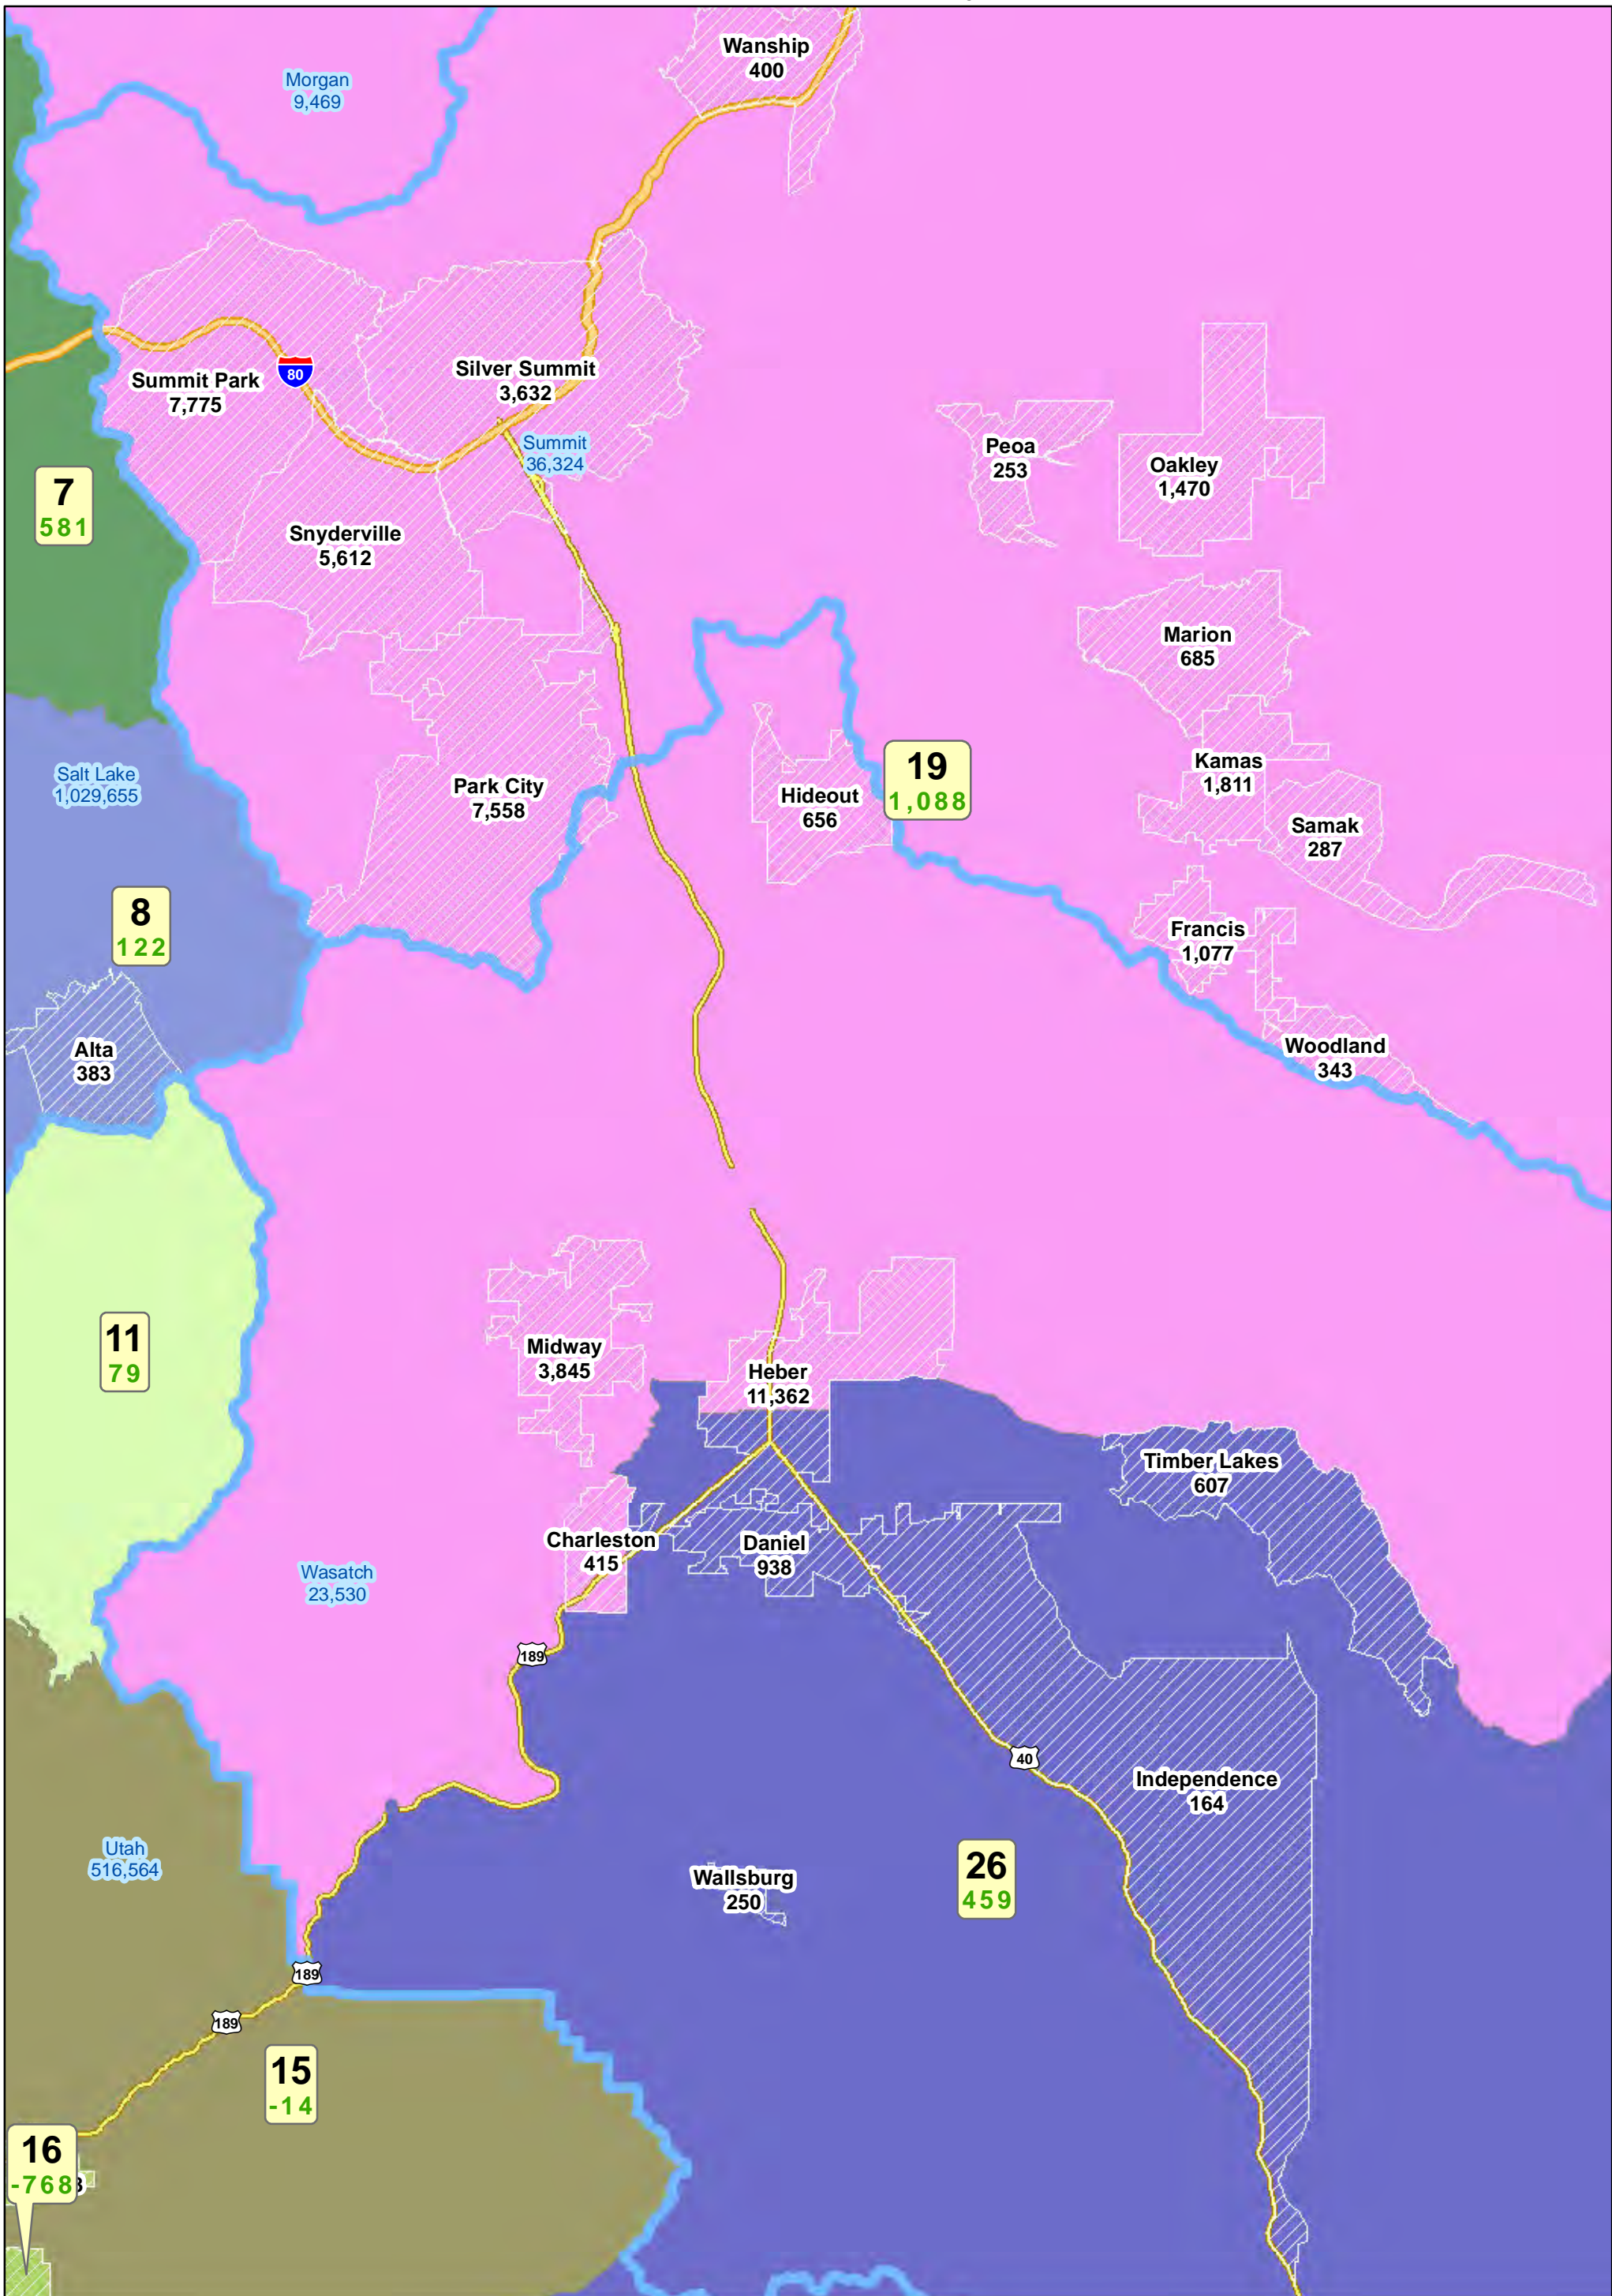

Note: The number below the district number is the deviation from the ideal population of 95,306.

Utah Senate -- McAdams Plan C

July 20, 2011

Cache County

Note: The number below the district number is the deviation from the ideal population of 95,306.

Salt Lake County

Note: The number below the district number is the deviation from the ideal population of 95,306.

Utah Senate -- McAdams Plan C

July 20, 2011

Utah County

Note: The number below the district number is the deviation from the ideal population of 95,306.

Utah Senate -- McAdams Plan C

July 20, 2011

Wasatch County

Note: The number below the district number is the deviation from the ideal population of 95,306.

Utah Senate -- McAdams Plan C

July 20, 2011

Washington County

Note: The number below the district number is the deviation from the ideal population of 95,306.