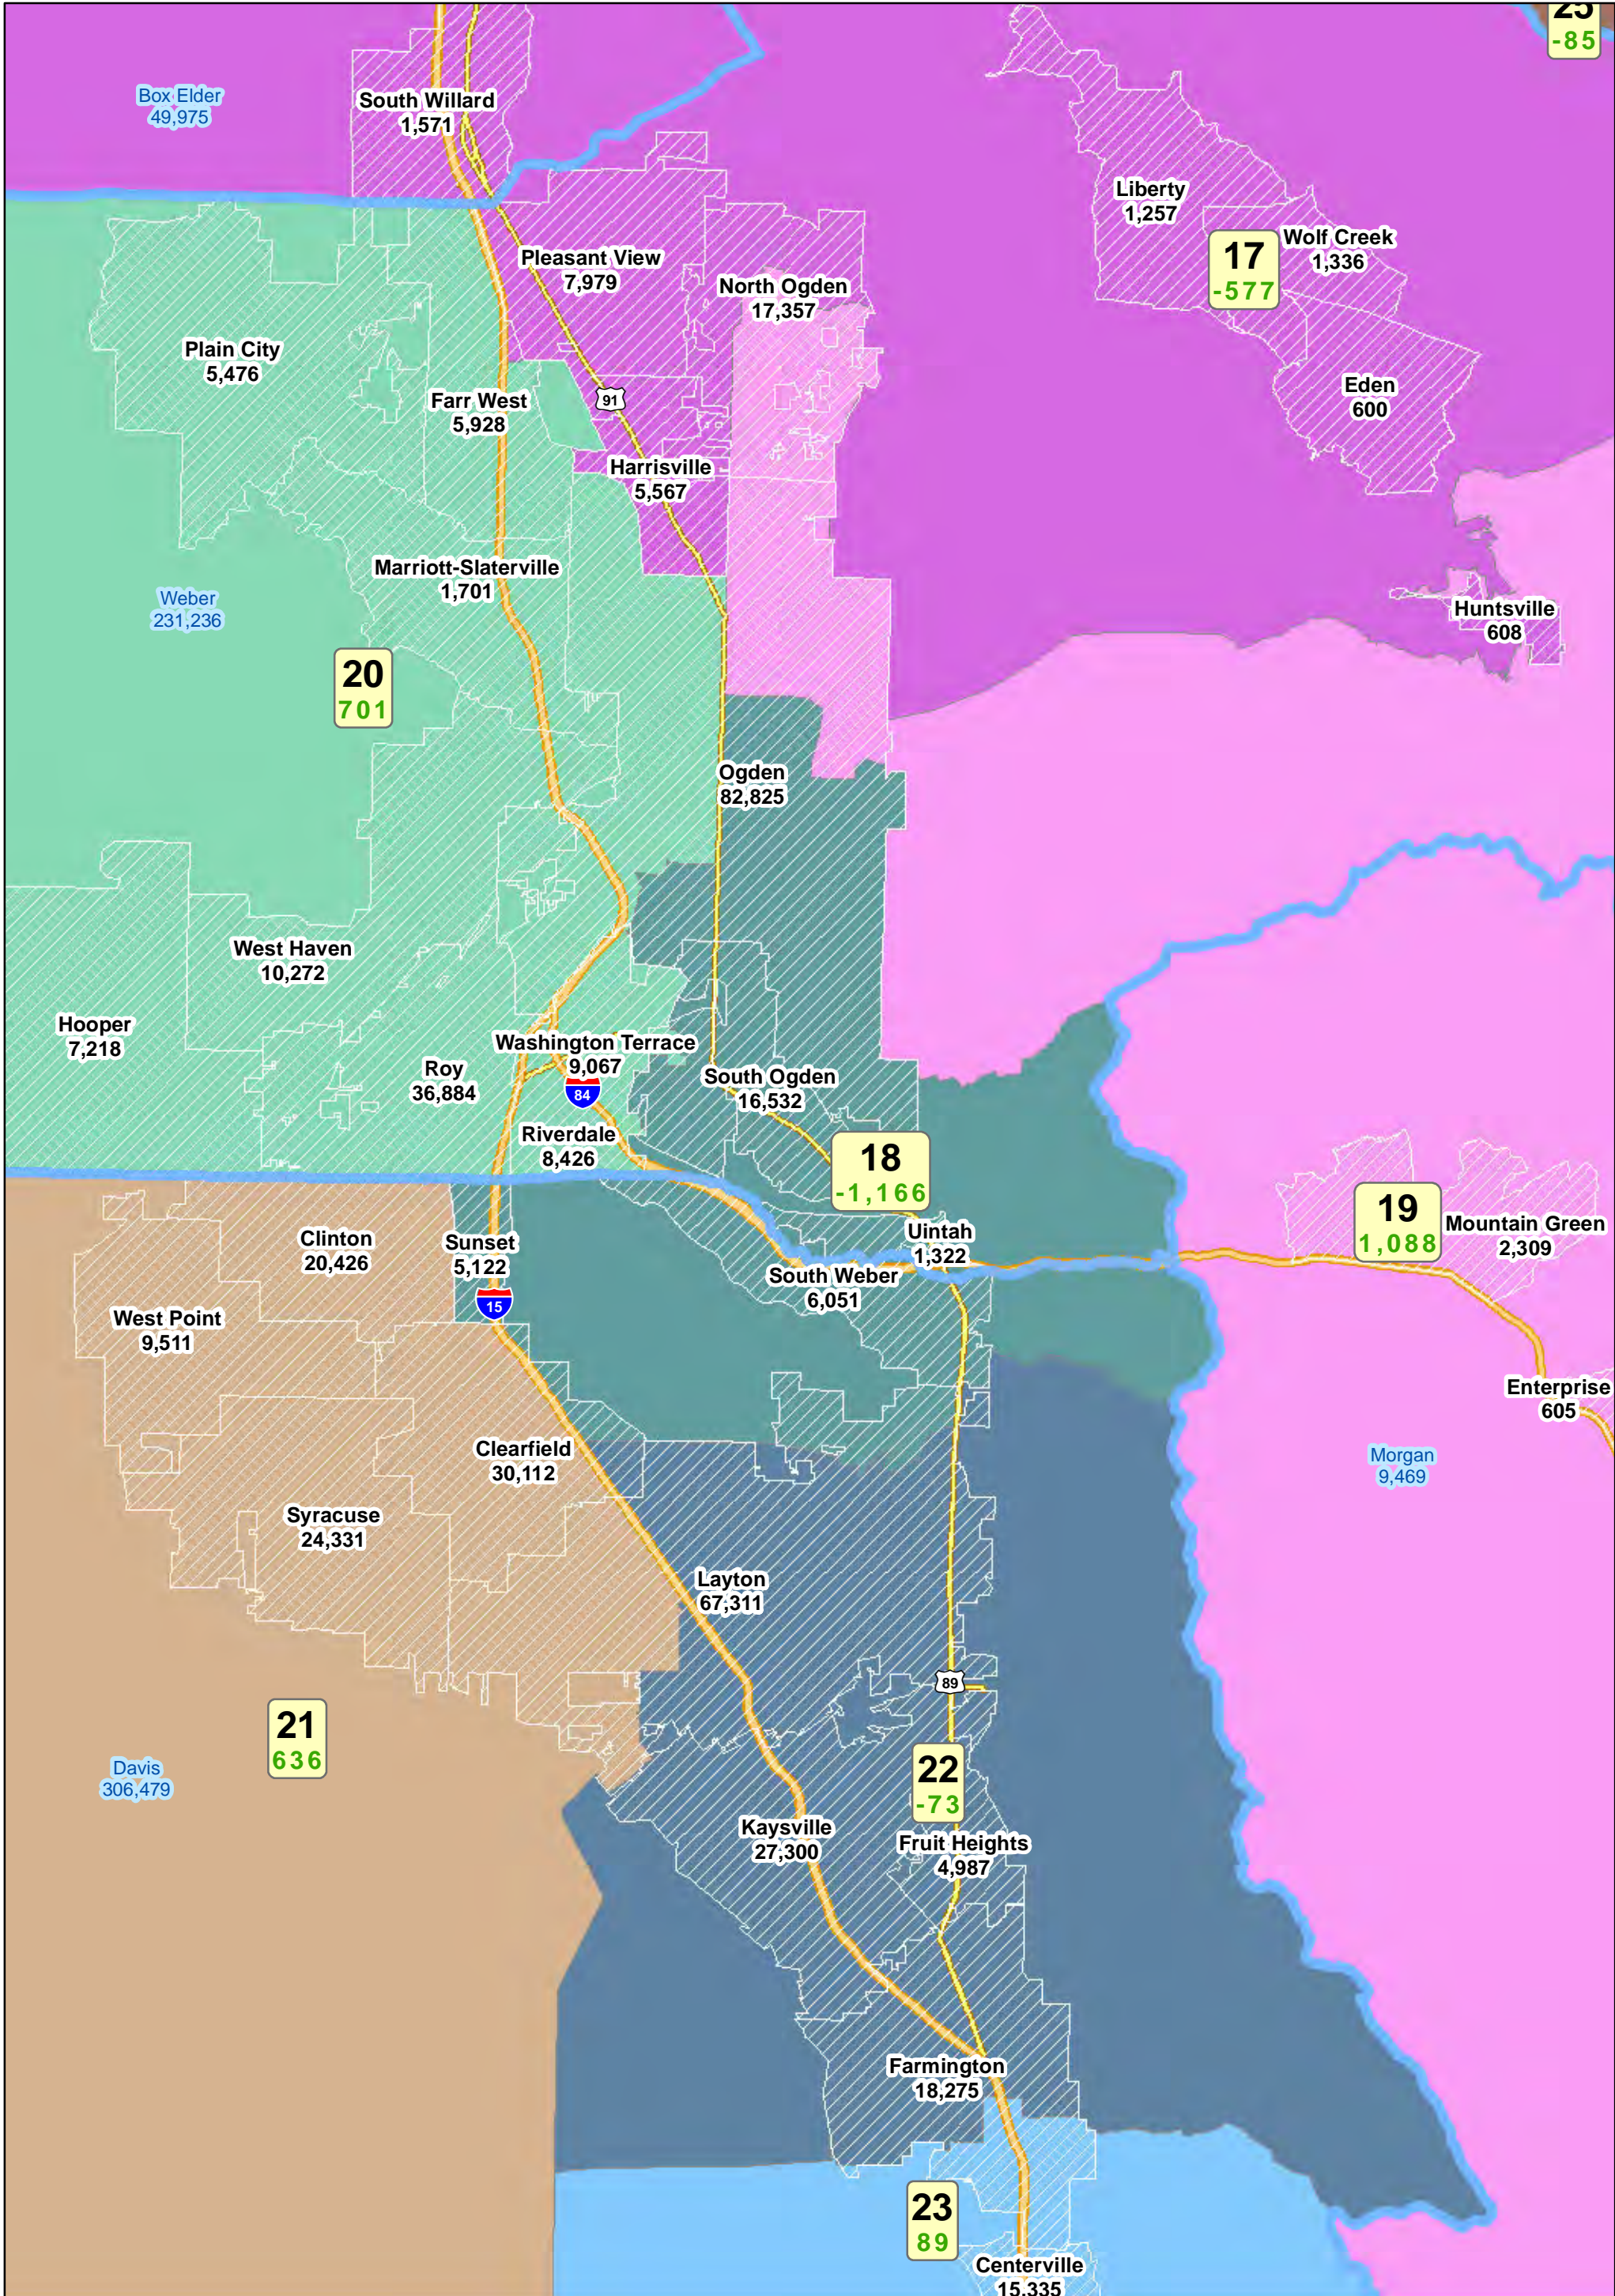

Utah Senate -- McAdams Plan C

July 20, 2011

Statewide View

Note: The number below the district number is the deviation from the ideal population of 95,306.

Utah Senate -- McAdams Plan C

July 20, 2011

Wasatch Front

Note: The number below the district number is the deviation from the ideal population of 95,306.

Utah Senate -- McAdams Plan C

July 20, 2011

Cache County

Note: The number below the district number is the deviation from the ideal population of 95,306.

Utah Senate -- McAdams Plan C

July 20, 2011

Note: The number below the district number is the deviation from the ideal population of 95,306.

Weber and Davis Counties

Utah Senate -- McAdams Plan C

July 20, 2011

Note: The number below the district number is the deviation from the ideal population of 95,306.