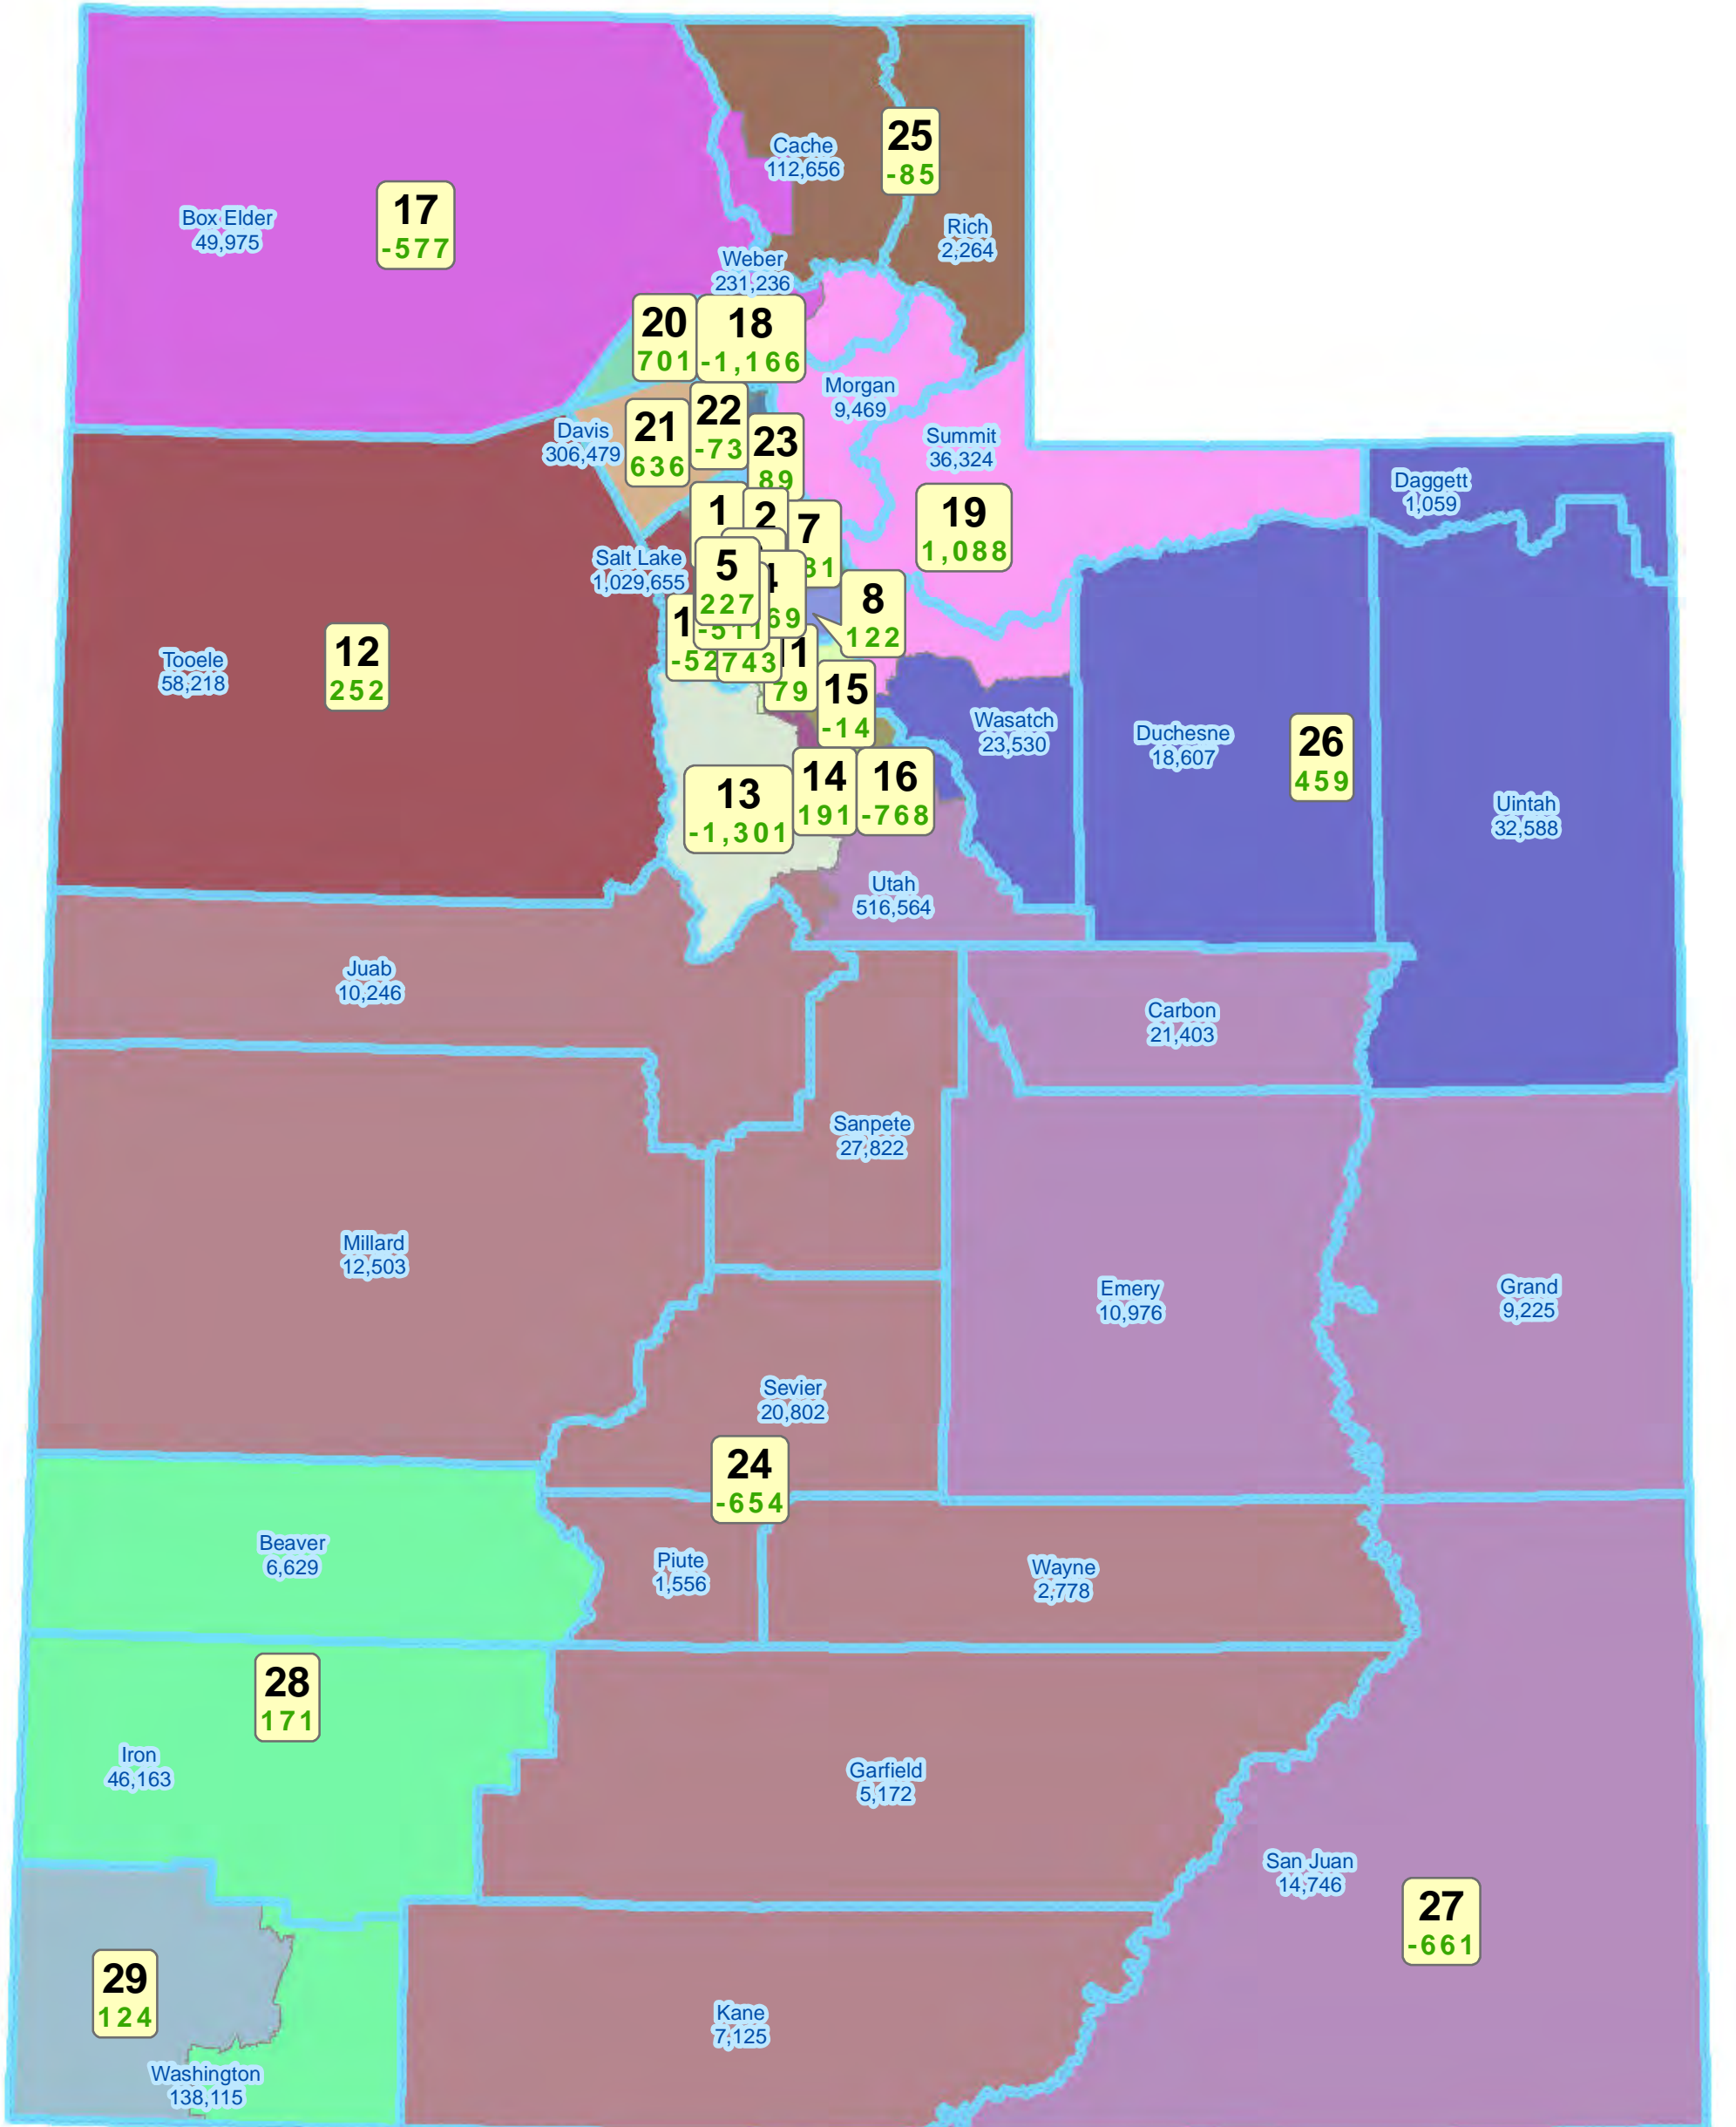

Utah Senate -- McAdams Plan C

July 20, 2011

Statewide View

Note: The number below the district number is the deviation from the ideal population of 95,306.

Utah Senate -- McAdams Plan C

July 20, 2011

Wasatch Front

Note: The number below the district number is the deviation from the ideal population of 95,306.

Utah Senate -- McAdams Plan C

July 20, 2011

Cache County

Note: The number below the district number is the deviation from the ideal population of 95,306.

Utah Senate -- McAdams Plan C

July 20, 2011

Note: The number below the district number is the deviation from the ideal population of 95,306.

Weber and Davis Counties

Utah Senate -- McAdams Plan C

July 20, 2011

Note: The number below the district number is the deviation from the ideal population of 95,306.