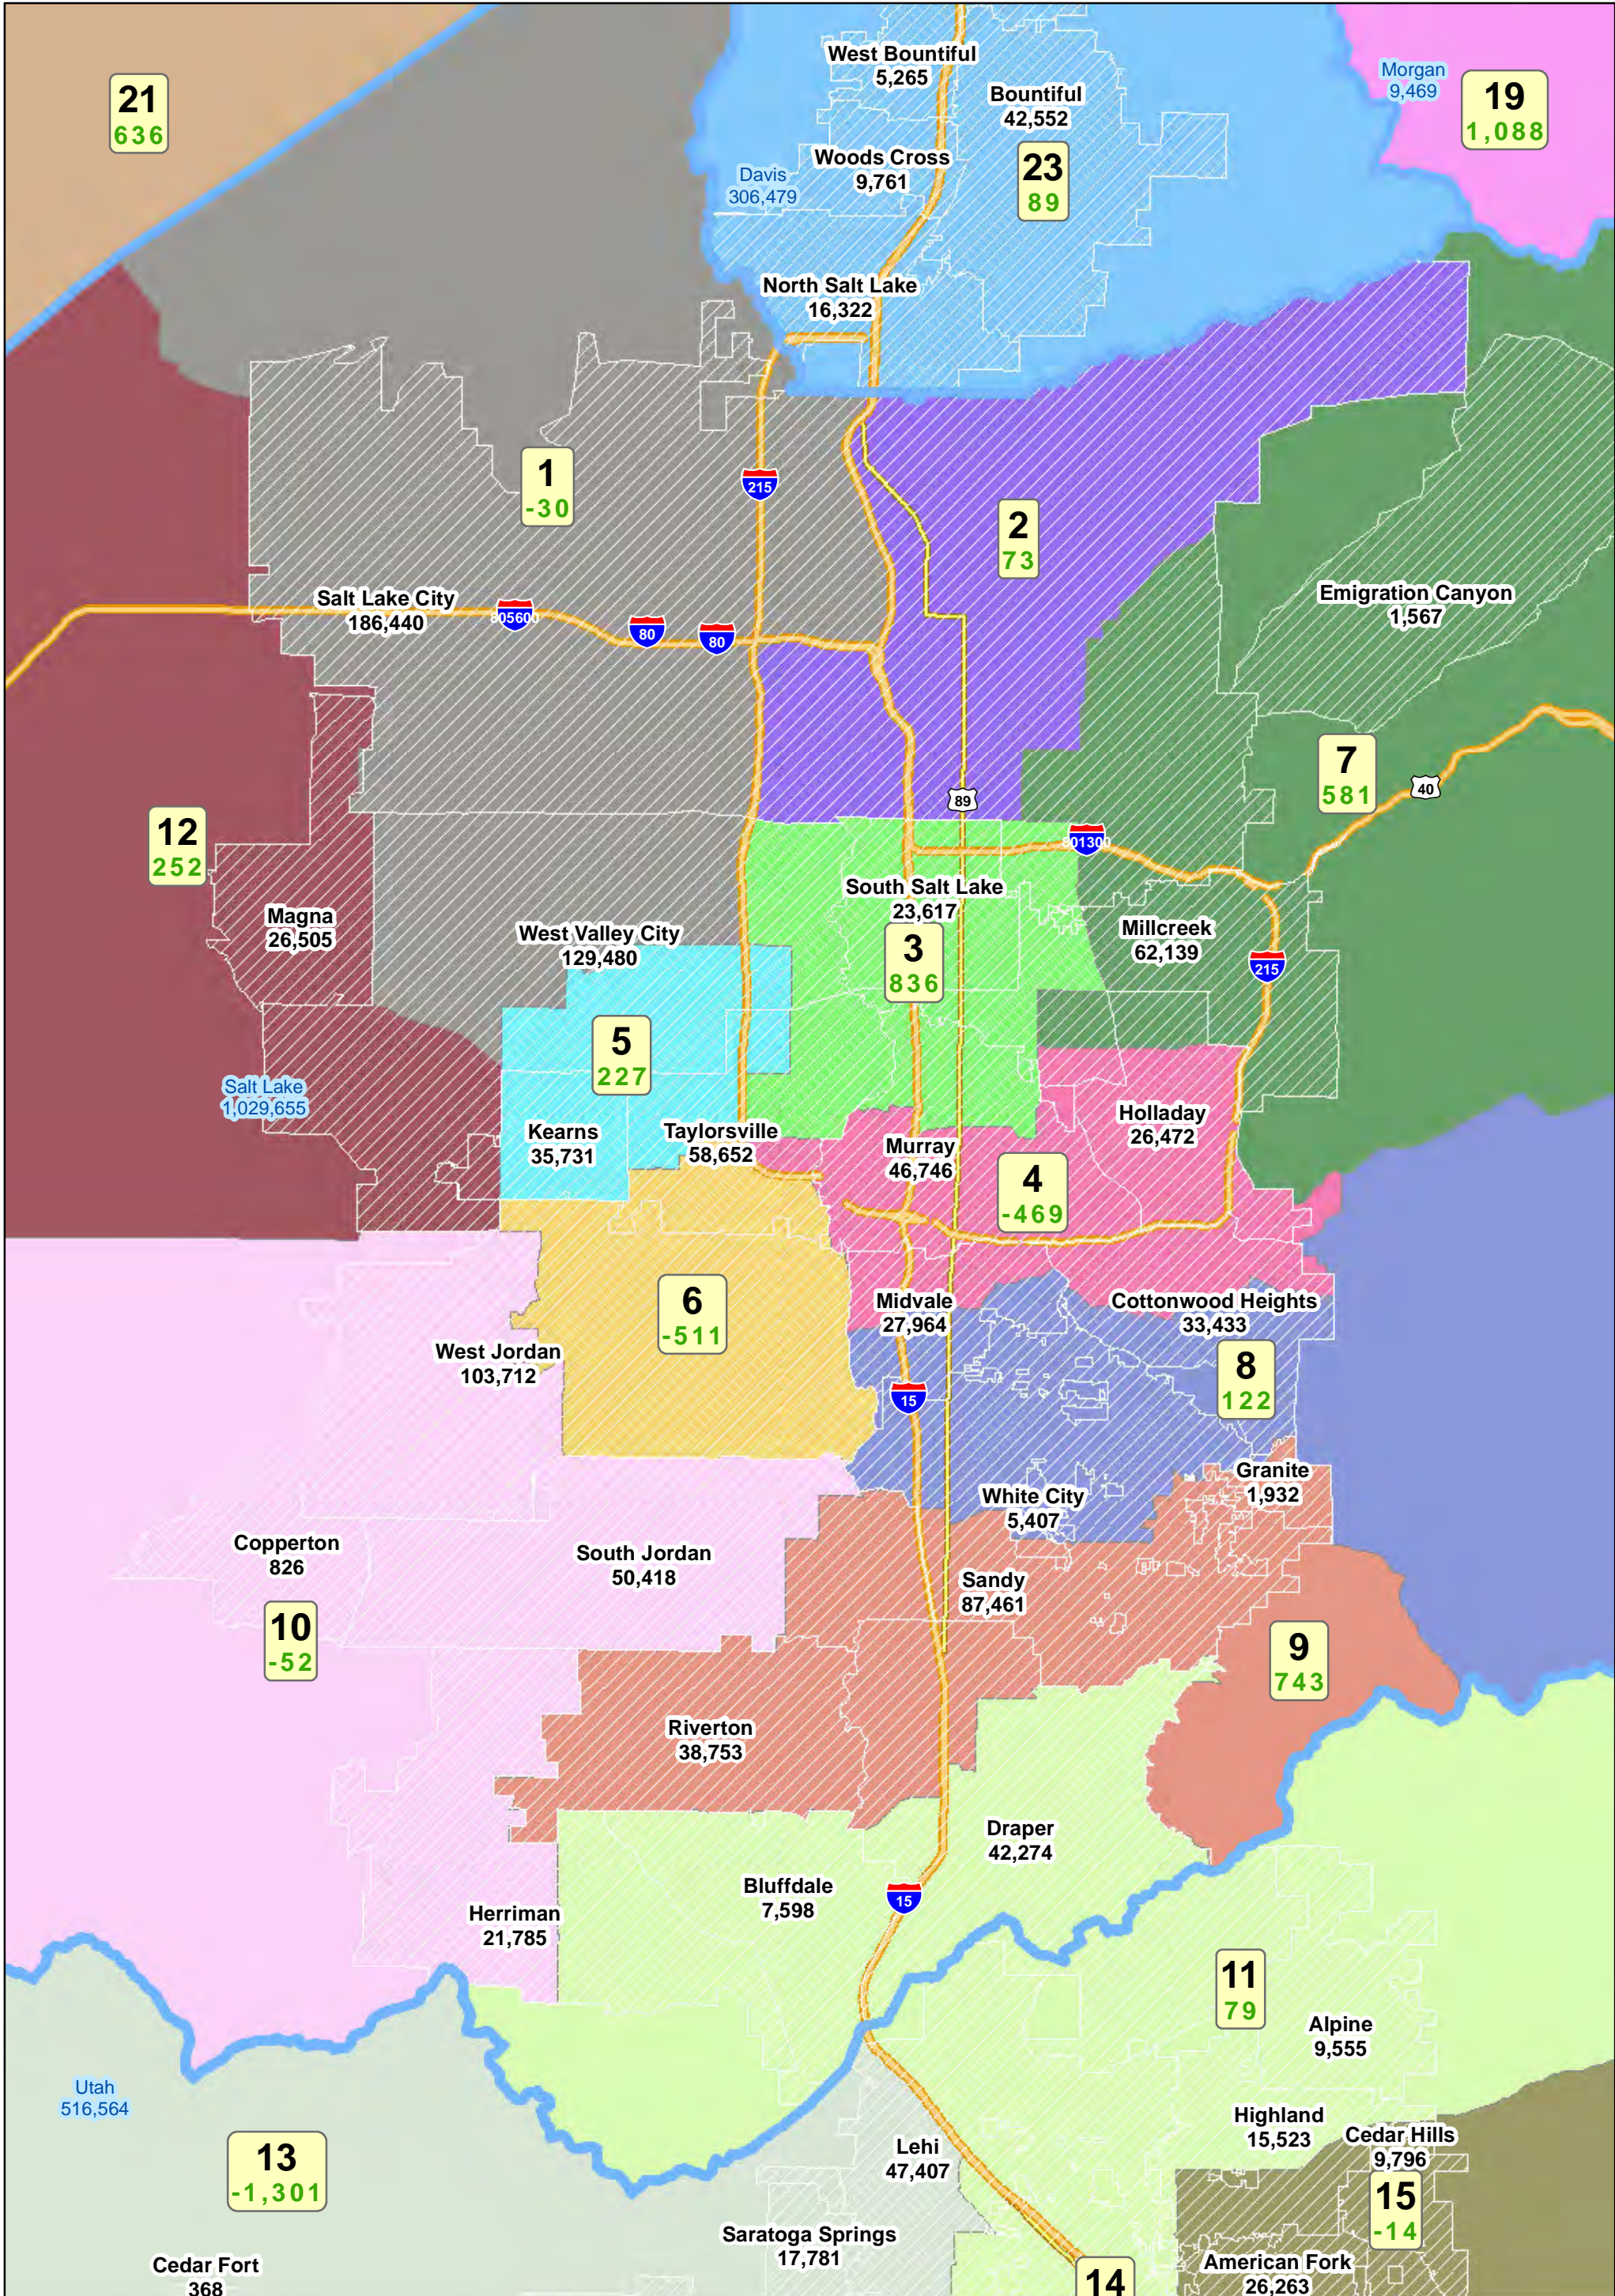

Note: The number below the district number is the deviation from the ideal population of 95,306.

Utah Senate -- McAdams Plan C

July 20, 2011

Cache County

Note: The number below the district number is the deviation from the ideal population of 95,306.

Utah Senate -- McAdams Plan C

July 20, 2011

Note: The number below the district number is the deviation from the ideal population of 95,306.

Weber and Davis Counties

Utah Senate -- McAdams Plan C

July 20, 2011

Salt Lake County

Note: The number below the district number is the deviation from the ideal population of 95,306.

Utah Senate -- McAdams Plan C

July 20, 2011

Utah County

Note: The number below the district number is the deviation from the ideal population of 95,306.

Note: The number below the district number is the deviation from the ideal population of 95,306.