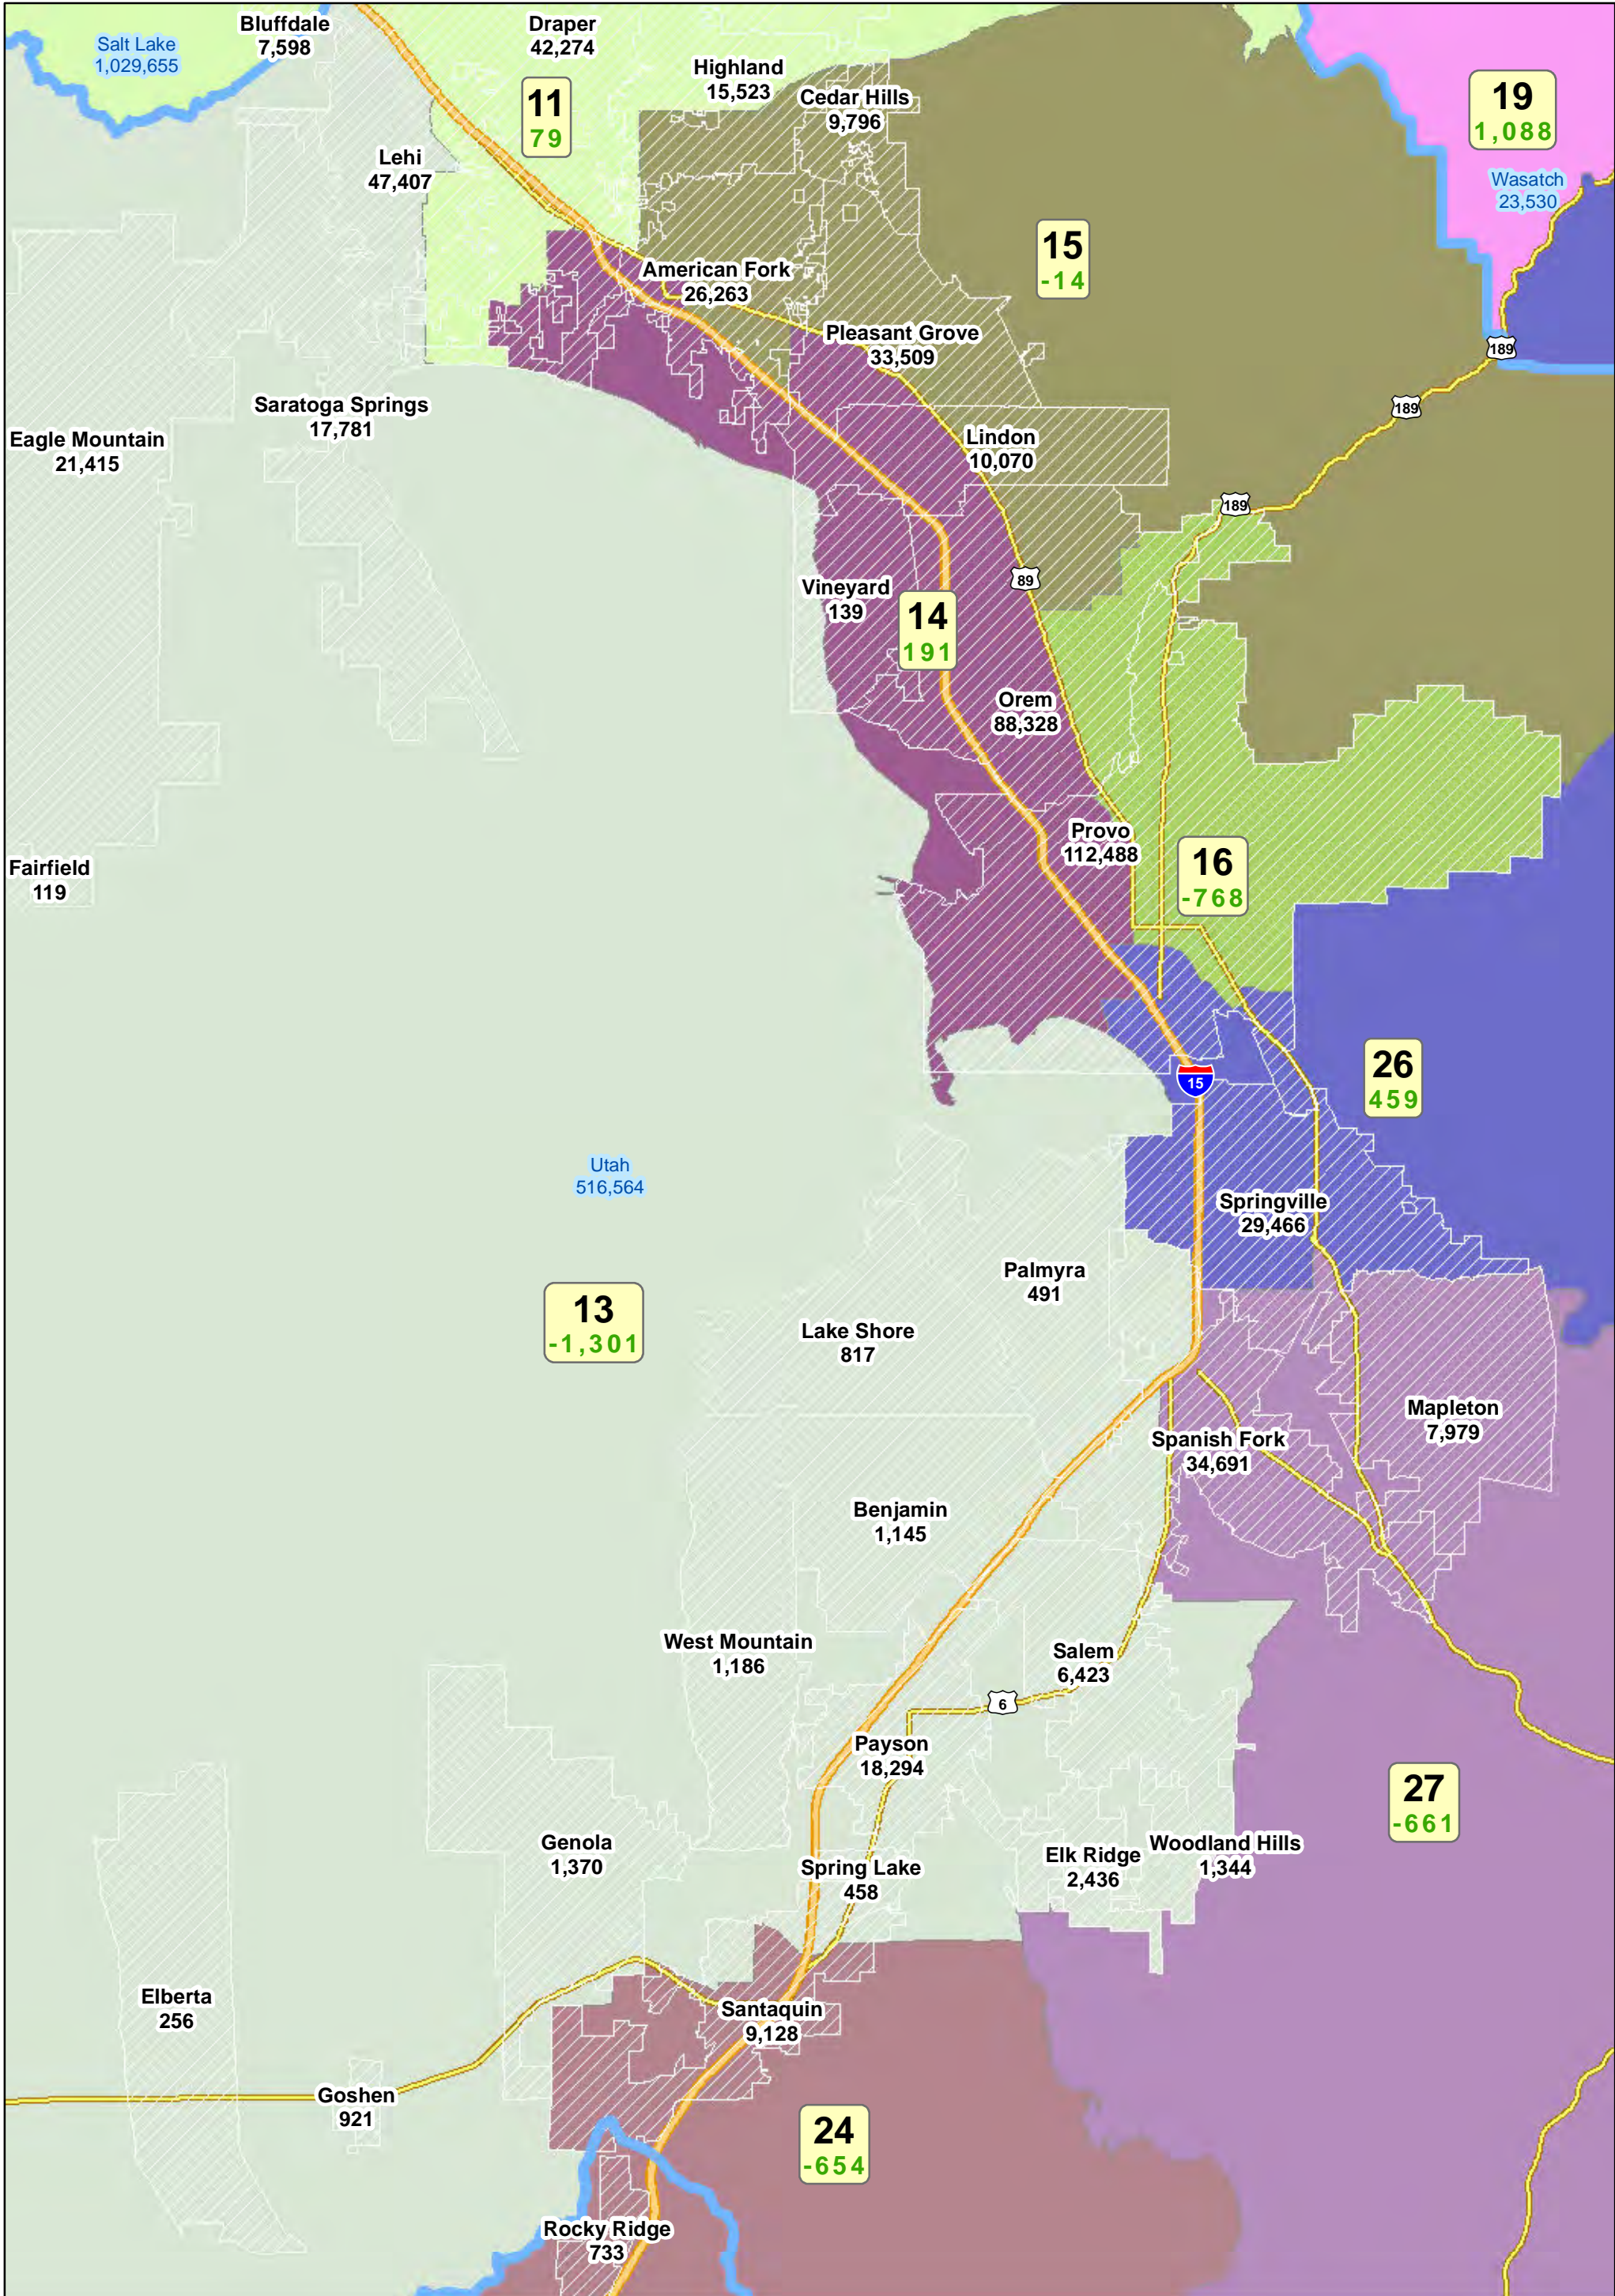

Note: The number below the district number is the deviation from the ideal population of 95,306.

Utah Senate -- McAdams Plan C

July 20, 2011

Cache County

Note: The number below the district number is the deviation from the ideal population of 95,306.

Salt Lake County

Note: The number below the district number is the deviation from the ideal population of 95,306.

Utah Senate -- McAdams Plan C

July 20, 2011

Utah County

Note: The number below the district number is the deviation from the ideal population of 95,306.

Utah Senate -- McAdams Plan C

July 20, 2011

Wasatch County

Note: The number below the district number is the deviation from the ideal population of 95,306.

Utah Senate -- McAdams Plan C

July 20, 2011

Washington County

Note: The number below the district number is the deviation from the ideal population of 95,306.