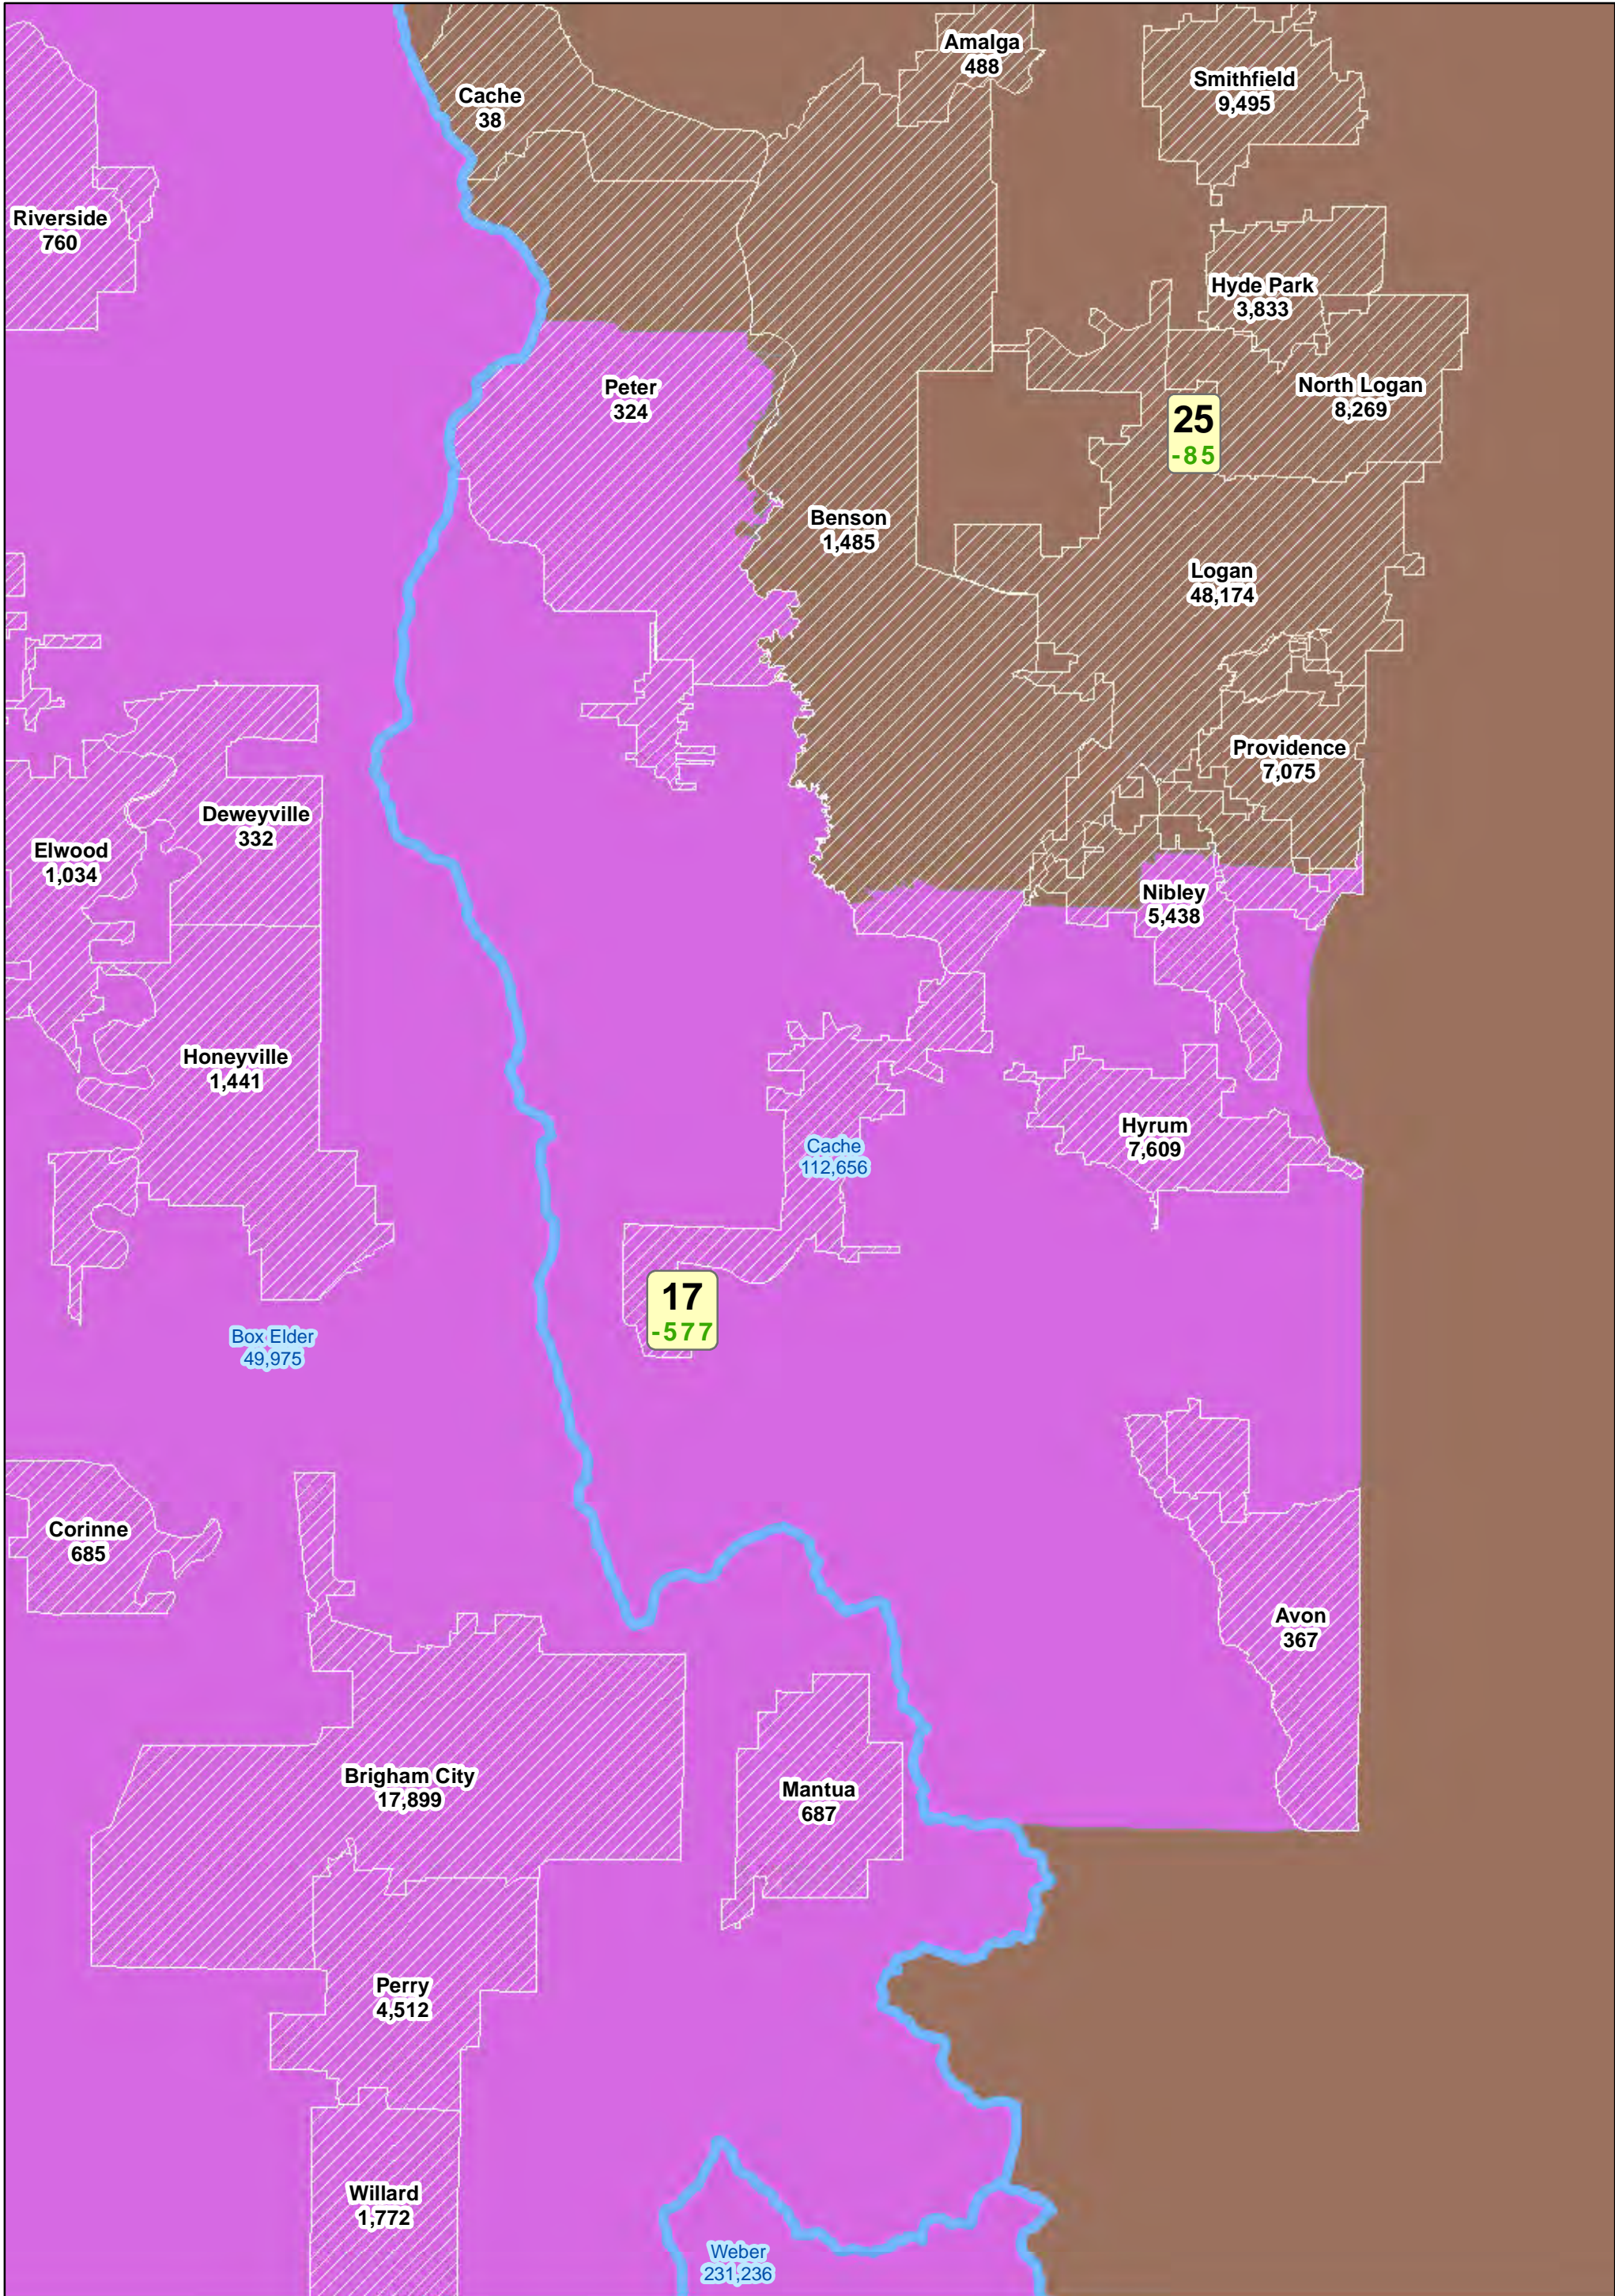

Utah Senate -- McAdams Plan C

July 20, 2011

Statewide View

Note: The number below the district number is the deviation from the ideal population of 95,306.

Utah Senate -- McAdams Plan C

July 20, 2011

Wasatch Front

Note: The number below the district number is the deviation from the ideal population of 95,306.

Utah Senate -- McAdams Plan C

July 20, 2011

Cache County

Note: The number below the district number is the deviation from the ideal population of 95,306.

Utah Senate -- McAdams Plan C

July 20, 2011

Note: The number below the district number is the deviation from the ideal population of 95,306.

Weber and Davis Counties

Utah Senate -- McAdams Plan C

July 20, 2011

Note: The number below the district number is the deviation from the ideal population of 95,306.