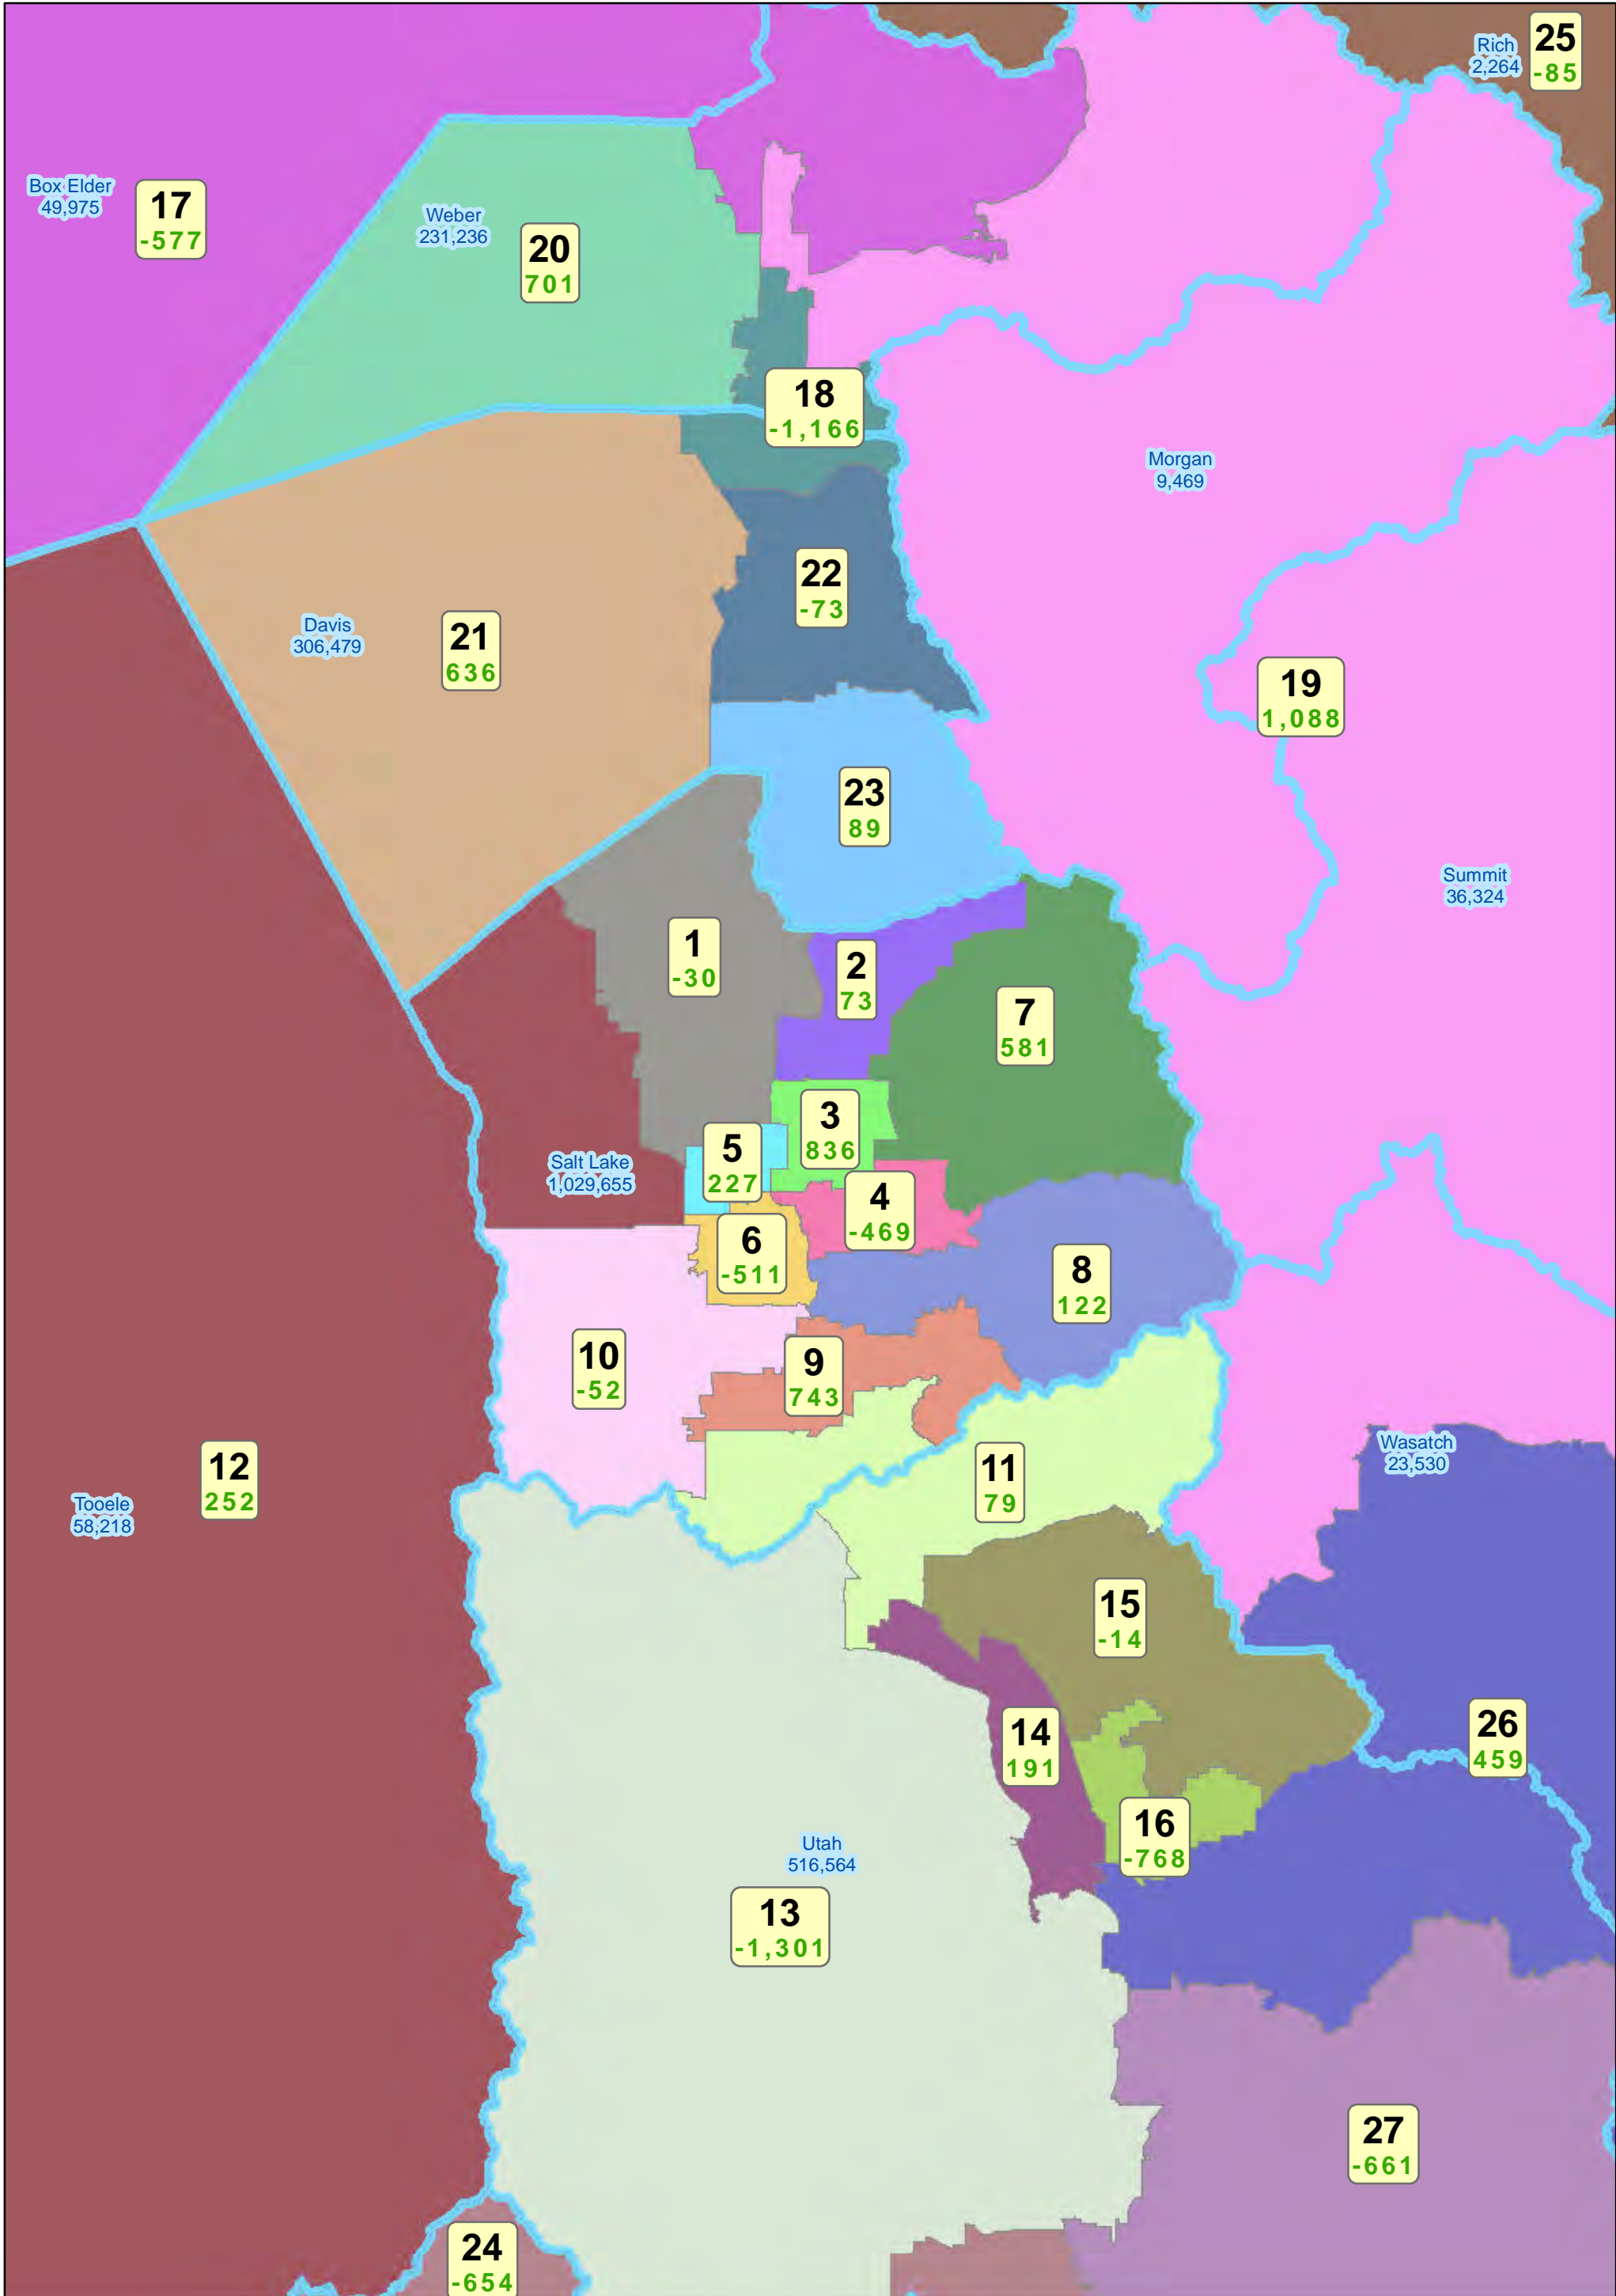

Utah Senate -- McAdams Plan C

July 20, 2011

Statewide View

Note: The number below the district number is the deviation from the ideal population of 95,306.

Utah Senate -- McAdams Plan C

July 20, 2011

Wasatch Front

Note: The number below the district number is the deviation from the ideal population of 95,306.

Utah Senate -- McAdams Plan C

July 20, 2011

Cache County

Note: The number below the district number is the deviation from the ideal population of 95,306.

Salt Lake County

Note: The number below the district number is the deviation from the ideal population of 95,306.

Utah Senate -- McAdams Plan C

July 20, 2011

Utah County

Note: The number below the district number is the deviation from the ideal population of 95,306.

Note: The number below the district number is the deviation from the ideal population of 95,306.