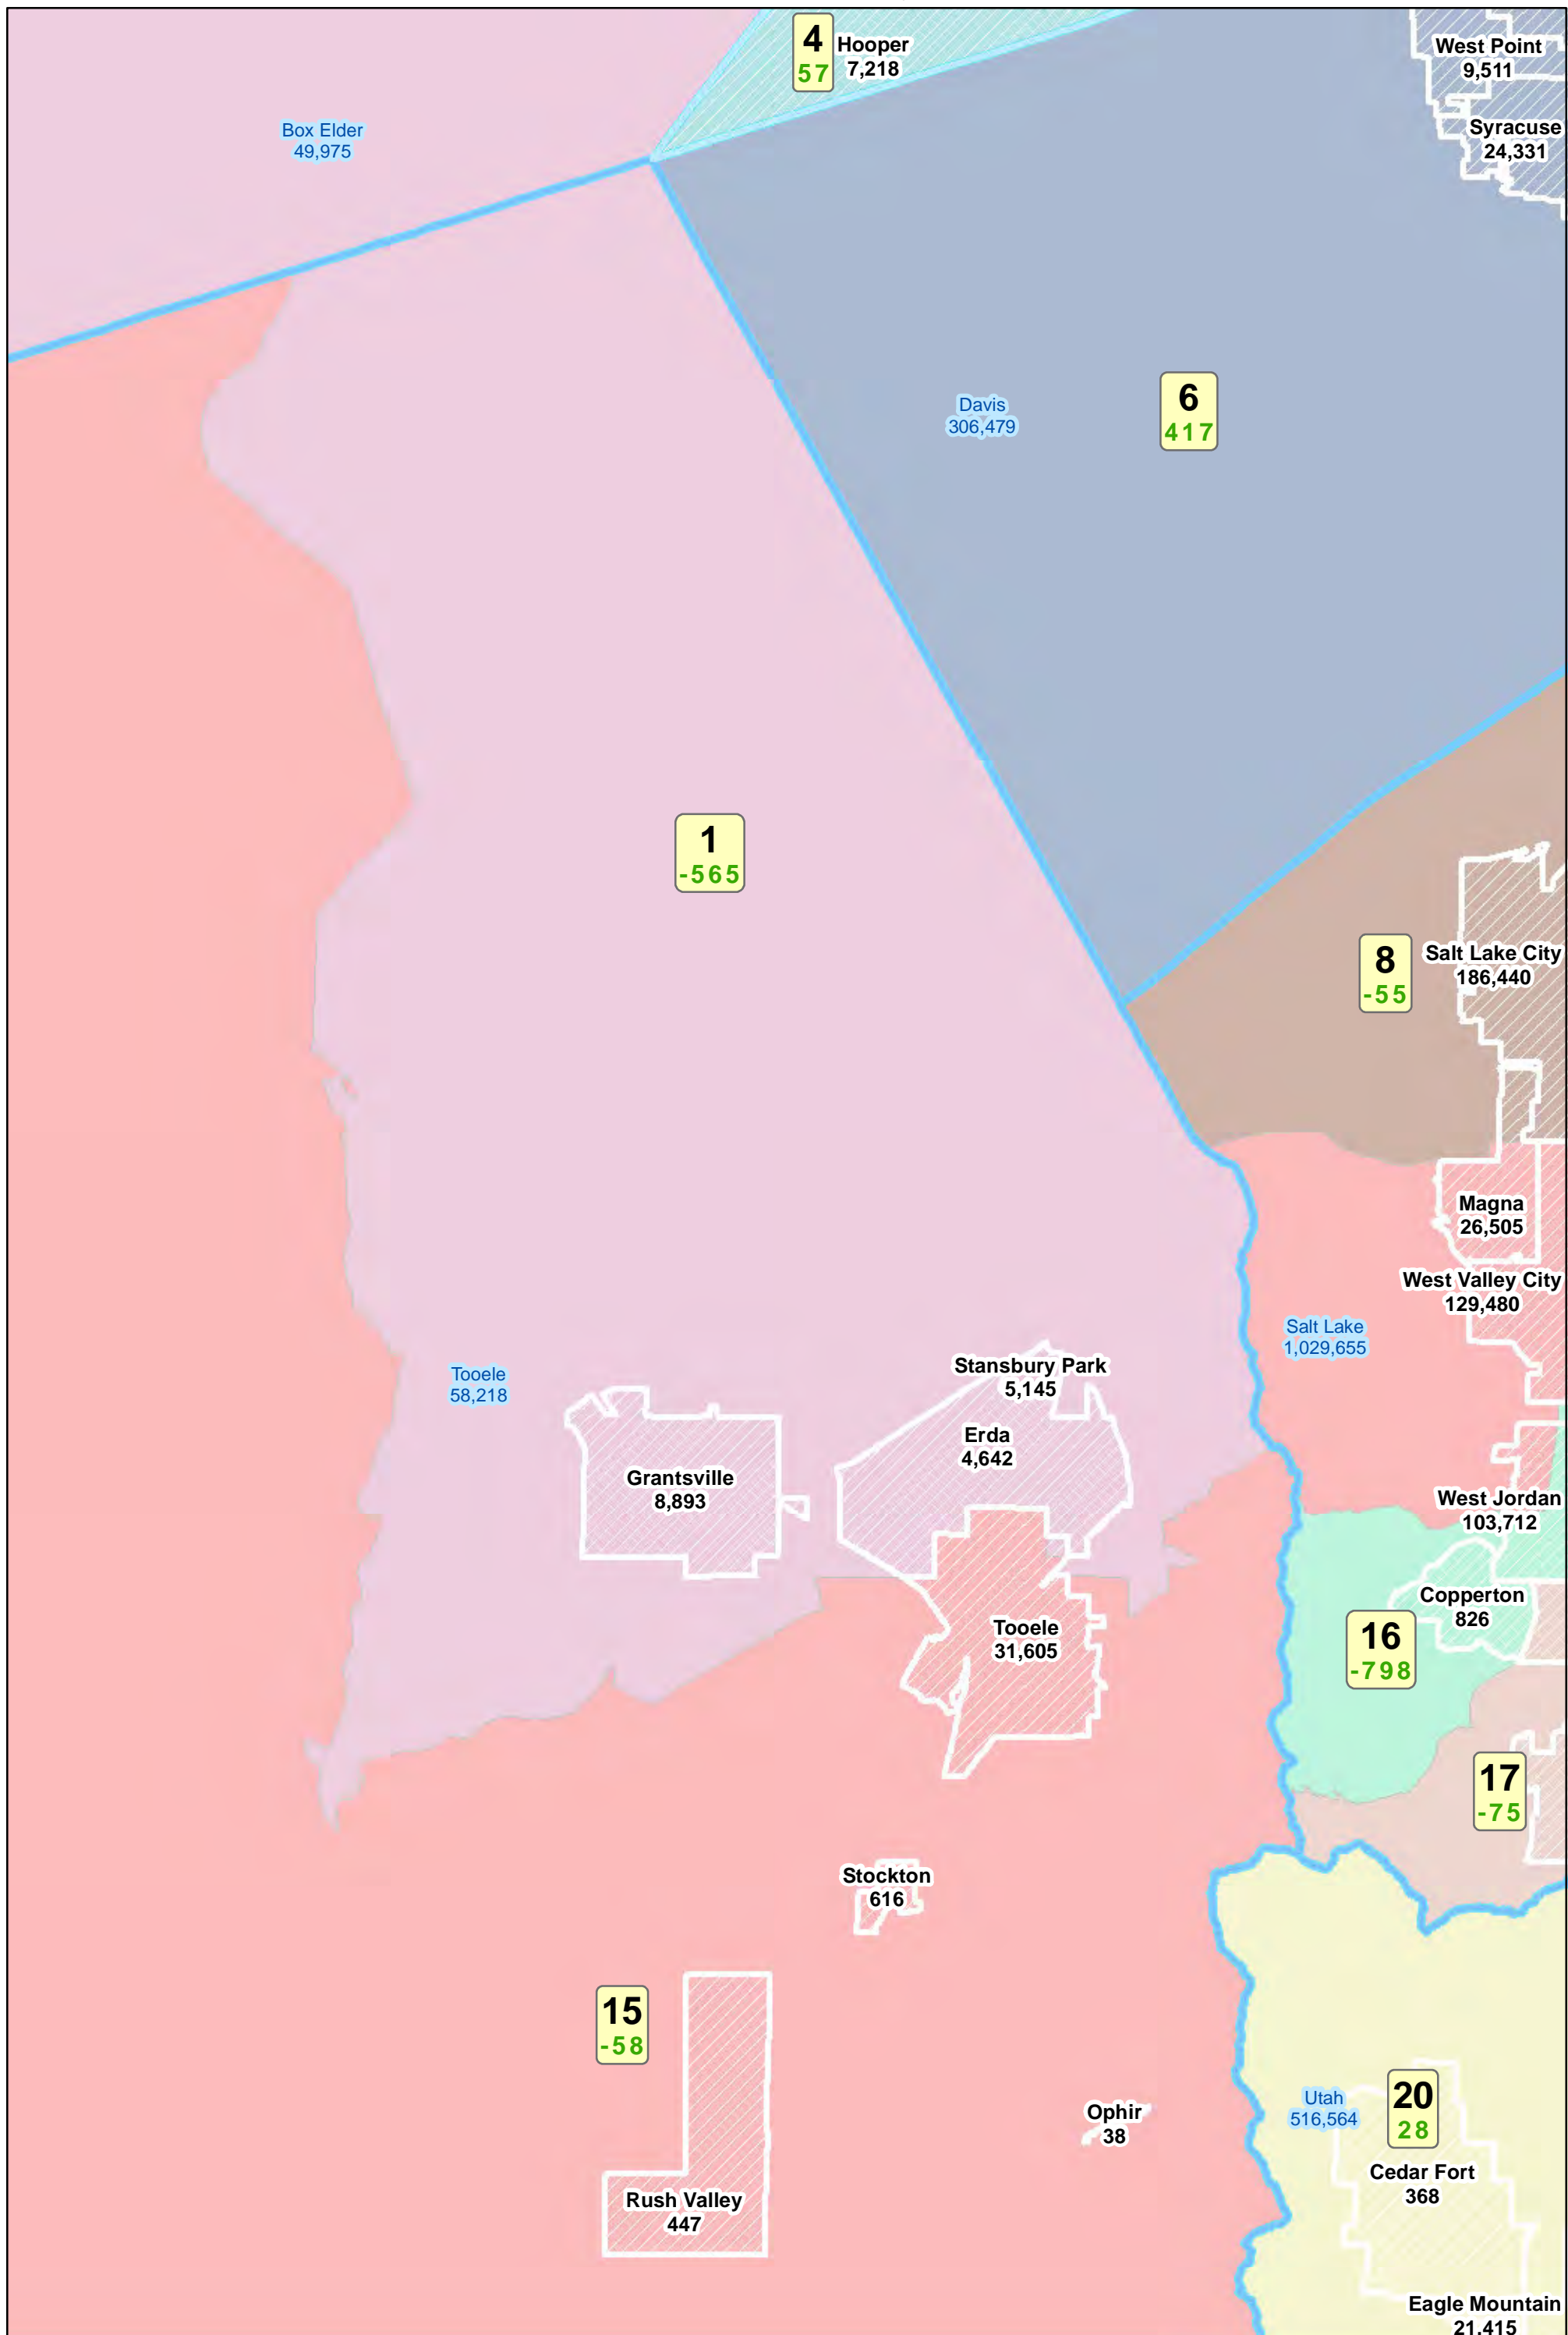

Utah Senate -- Okerlund Plan B

Statewide View

Utah Senate -- Okerlund Plan B

Northern Utah

Utah Senate -- Okerlund Plan B

Cache County

Utah Senate -- Okerlund Plan B

Weber and Davis Counties

Utah Senate -- Okerlund Plan B

Davis and Salt Lake Counties

Utah Senate -- Okerlund Plan B

Tooele County

Utah Senate -- Okerlund Plan B

Utah County

Utah Senate -- Okerlund Plan B

Washington County