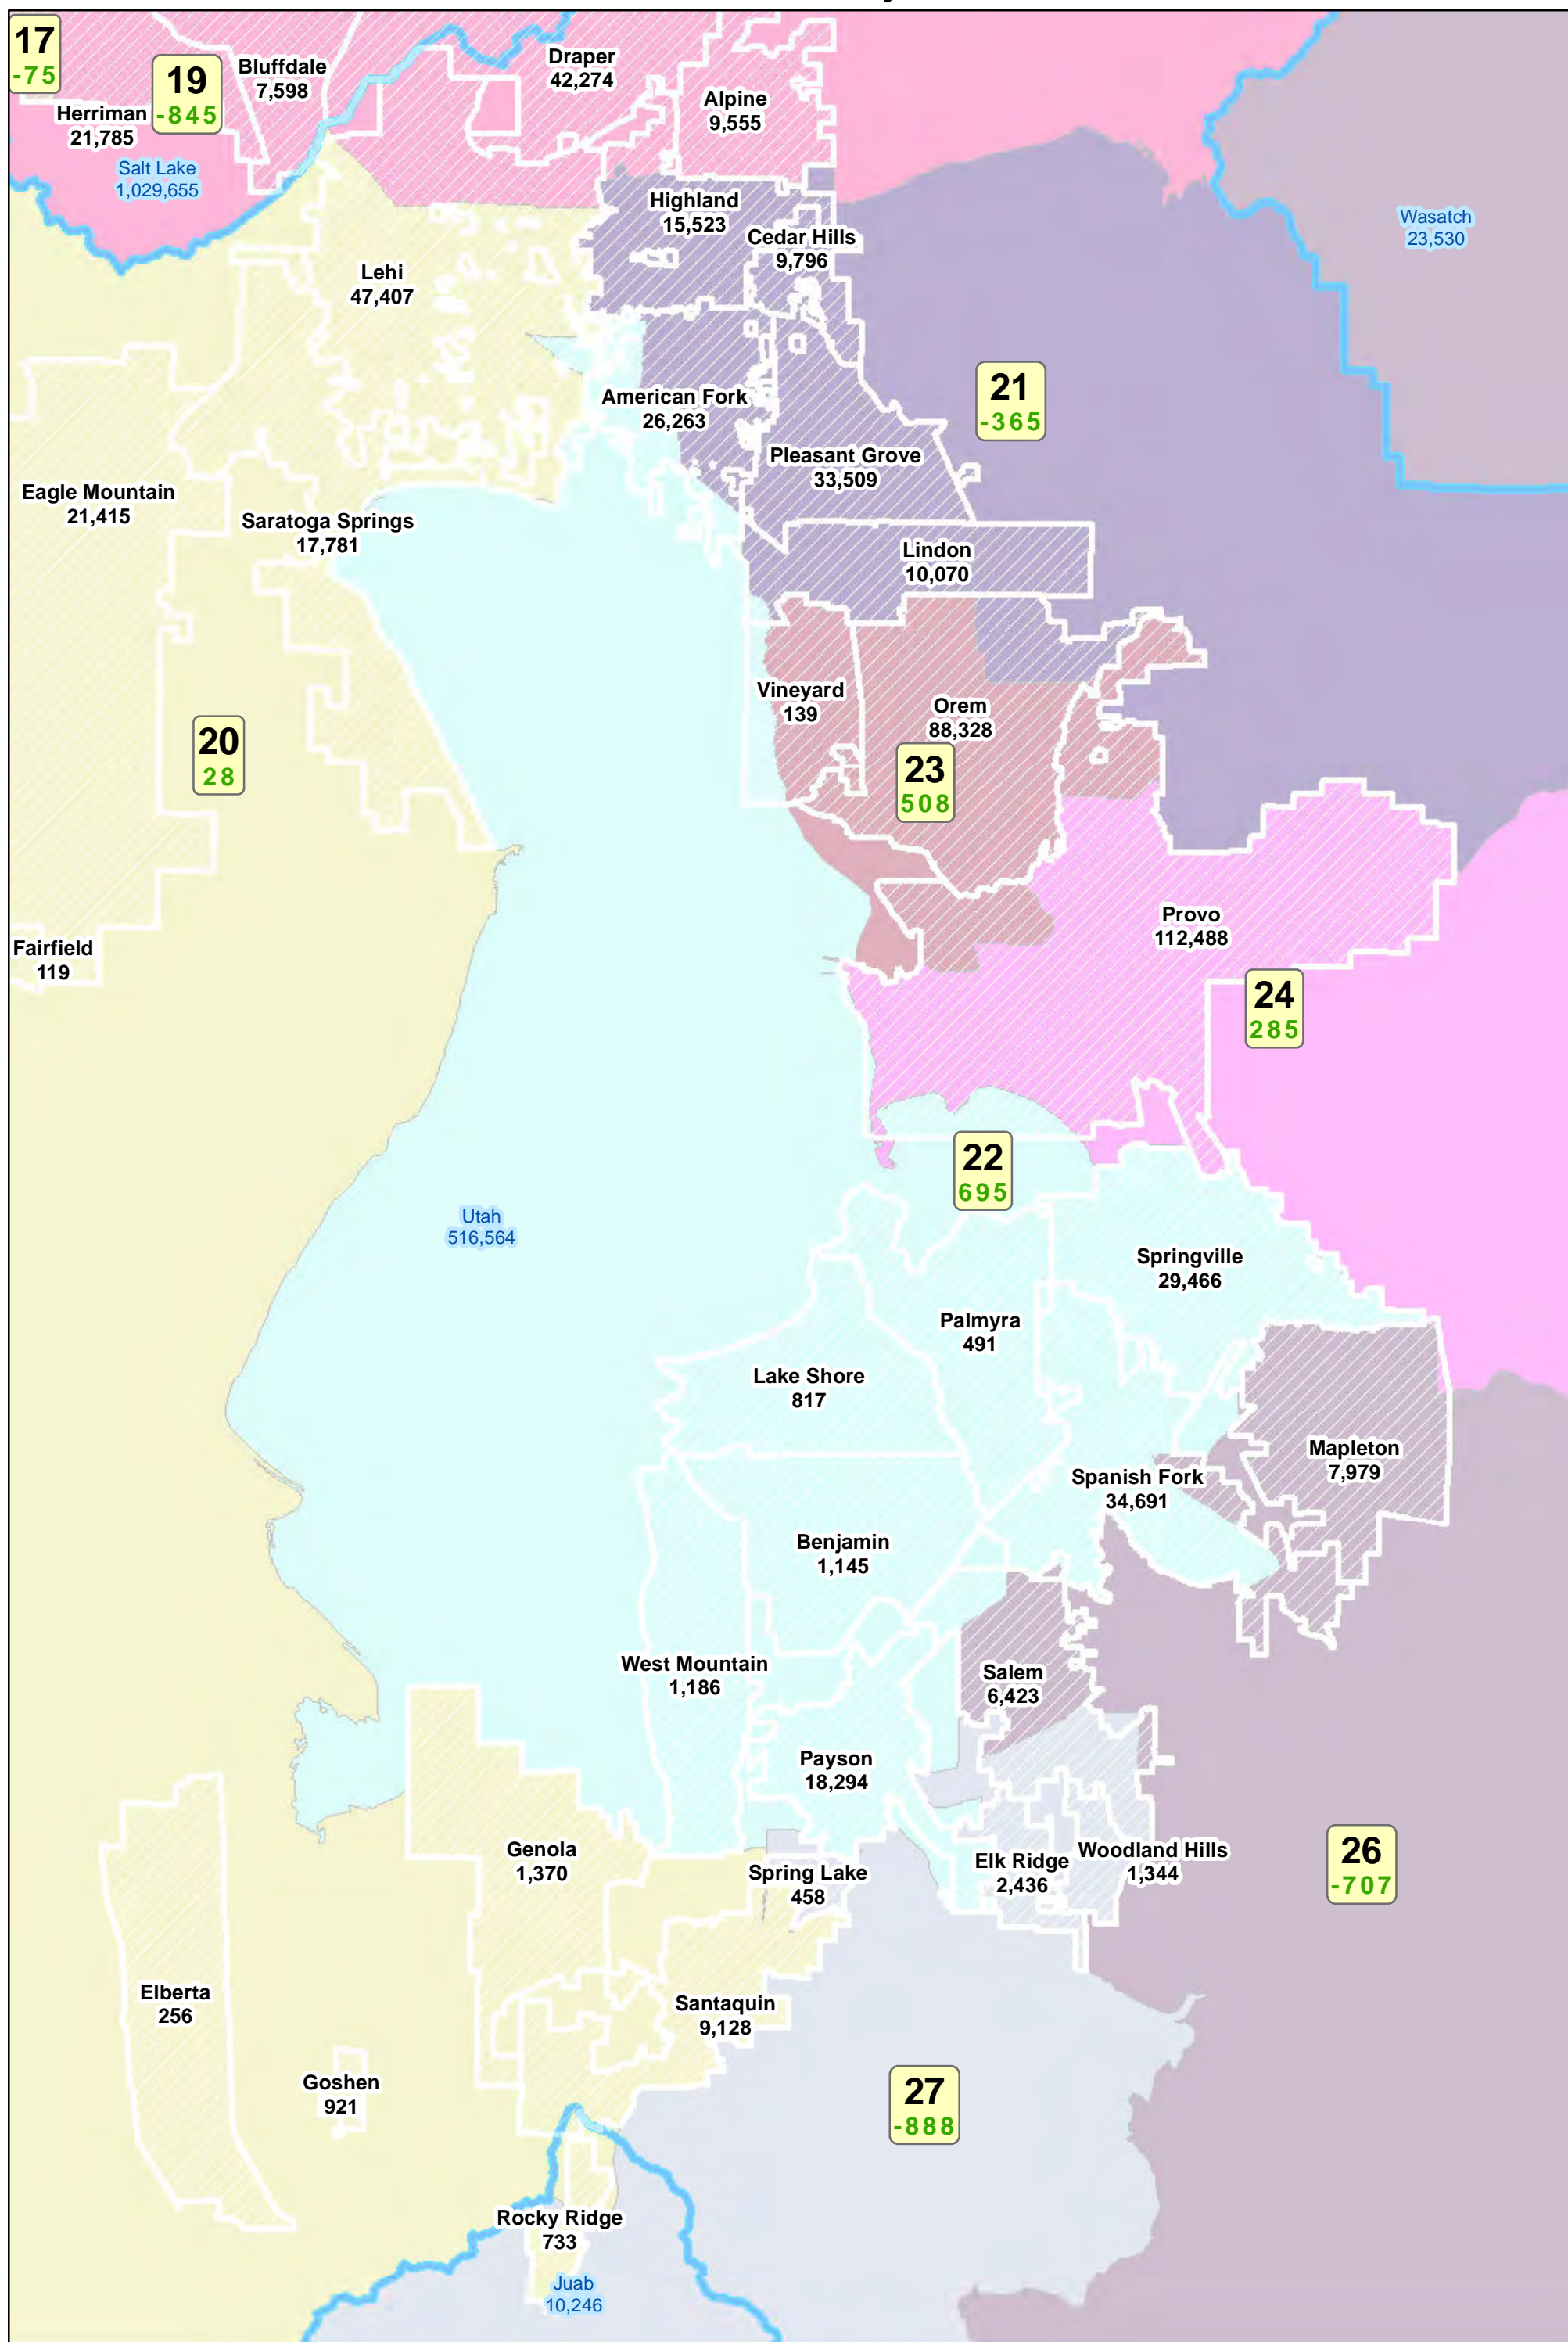

Utah Senate -- Okerlund Plan B

Statewide View

Utah Senate -- Okerlund Plan B

Northern Utah

Utah Senate -- Okerlund Plan B

Cache County

Utah Senate -- Okerlund Plan B

Weber and Davis Counties

Utah Senate -- Okerlund Plan B

Davis and Salt Lake Counties

Utah Senate -- Okerlund Plan B

Tooele County

Utah Senate -- Okerlund Plan B

Utah County

Utah Senate -- Okerlund Plan B

Washington County