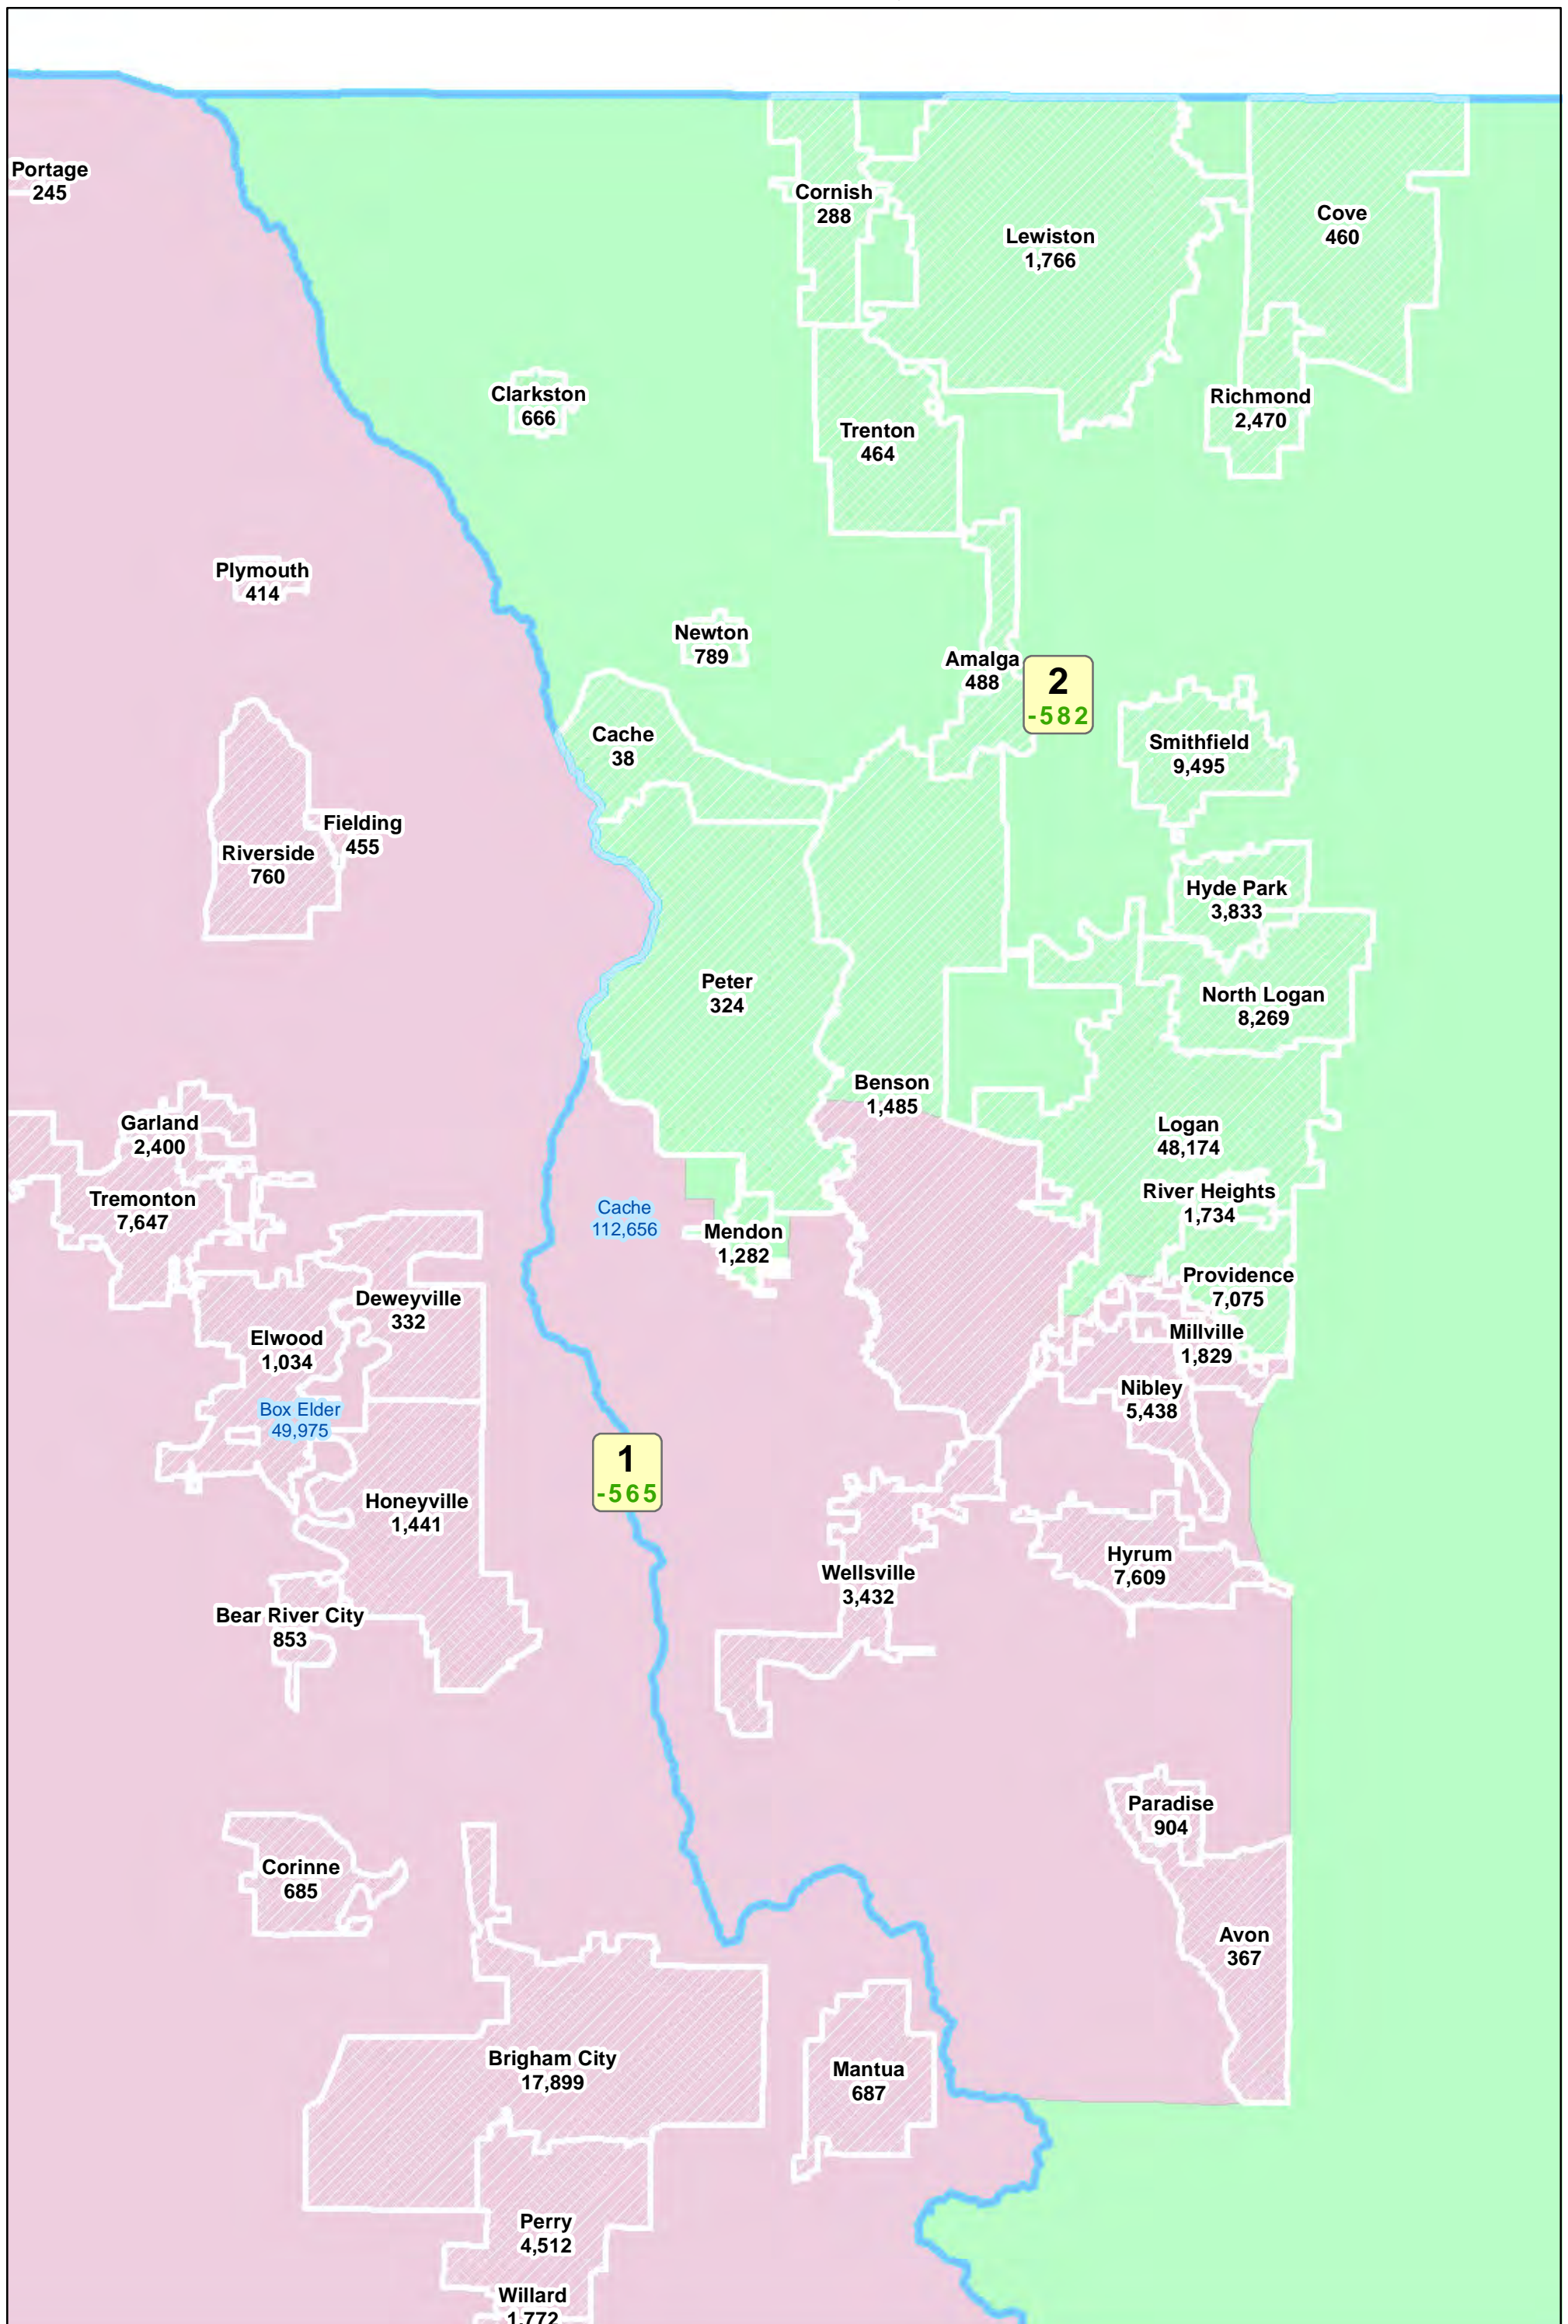

Utah Senate -- Okerlund Plan B

Statewide View

Utah Senate -- Okerlund Plan B

Northern Utah

Utah Senate -- Okerlund Plan B

Cache County

Utah Senate -- Okerlund Plan B

Weber and Davis Counties

Utah Senate -- Okerlund Plan B

Davis and Salt Lake Counties

Utah Senate -- Okerlund Plan B

Tooele County

Utah Senate -- Okerlund Plan B

Utah County

Utah Senate -- Okerlund Plan B

Washington County