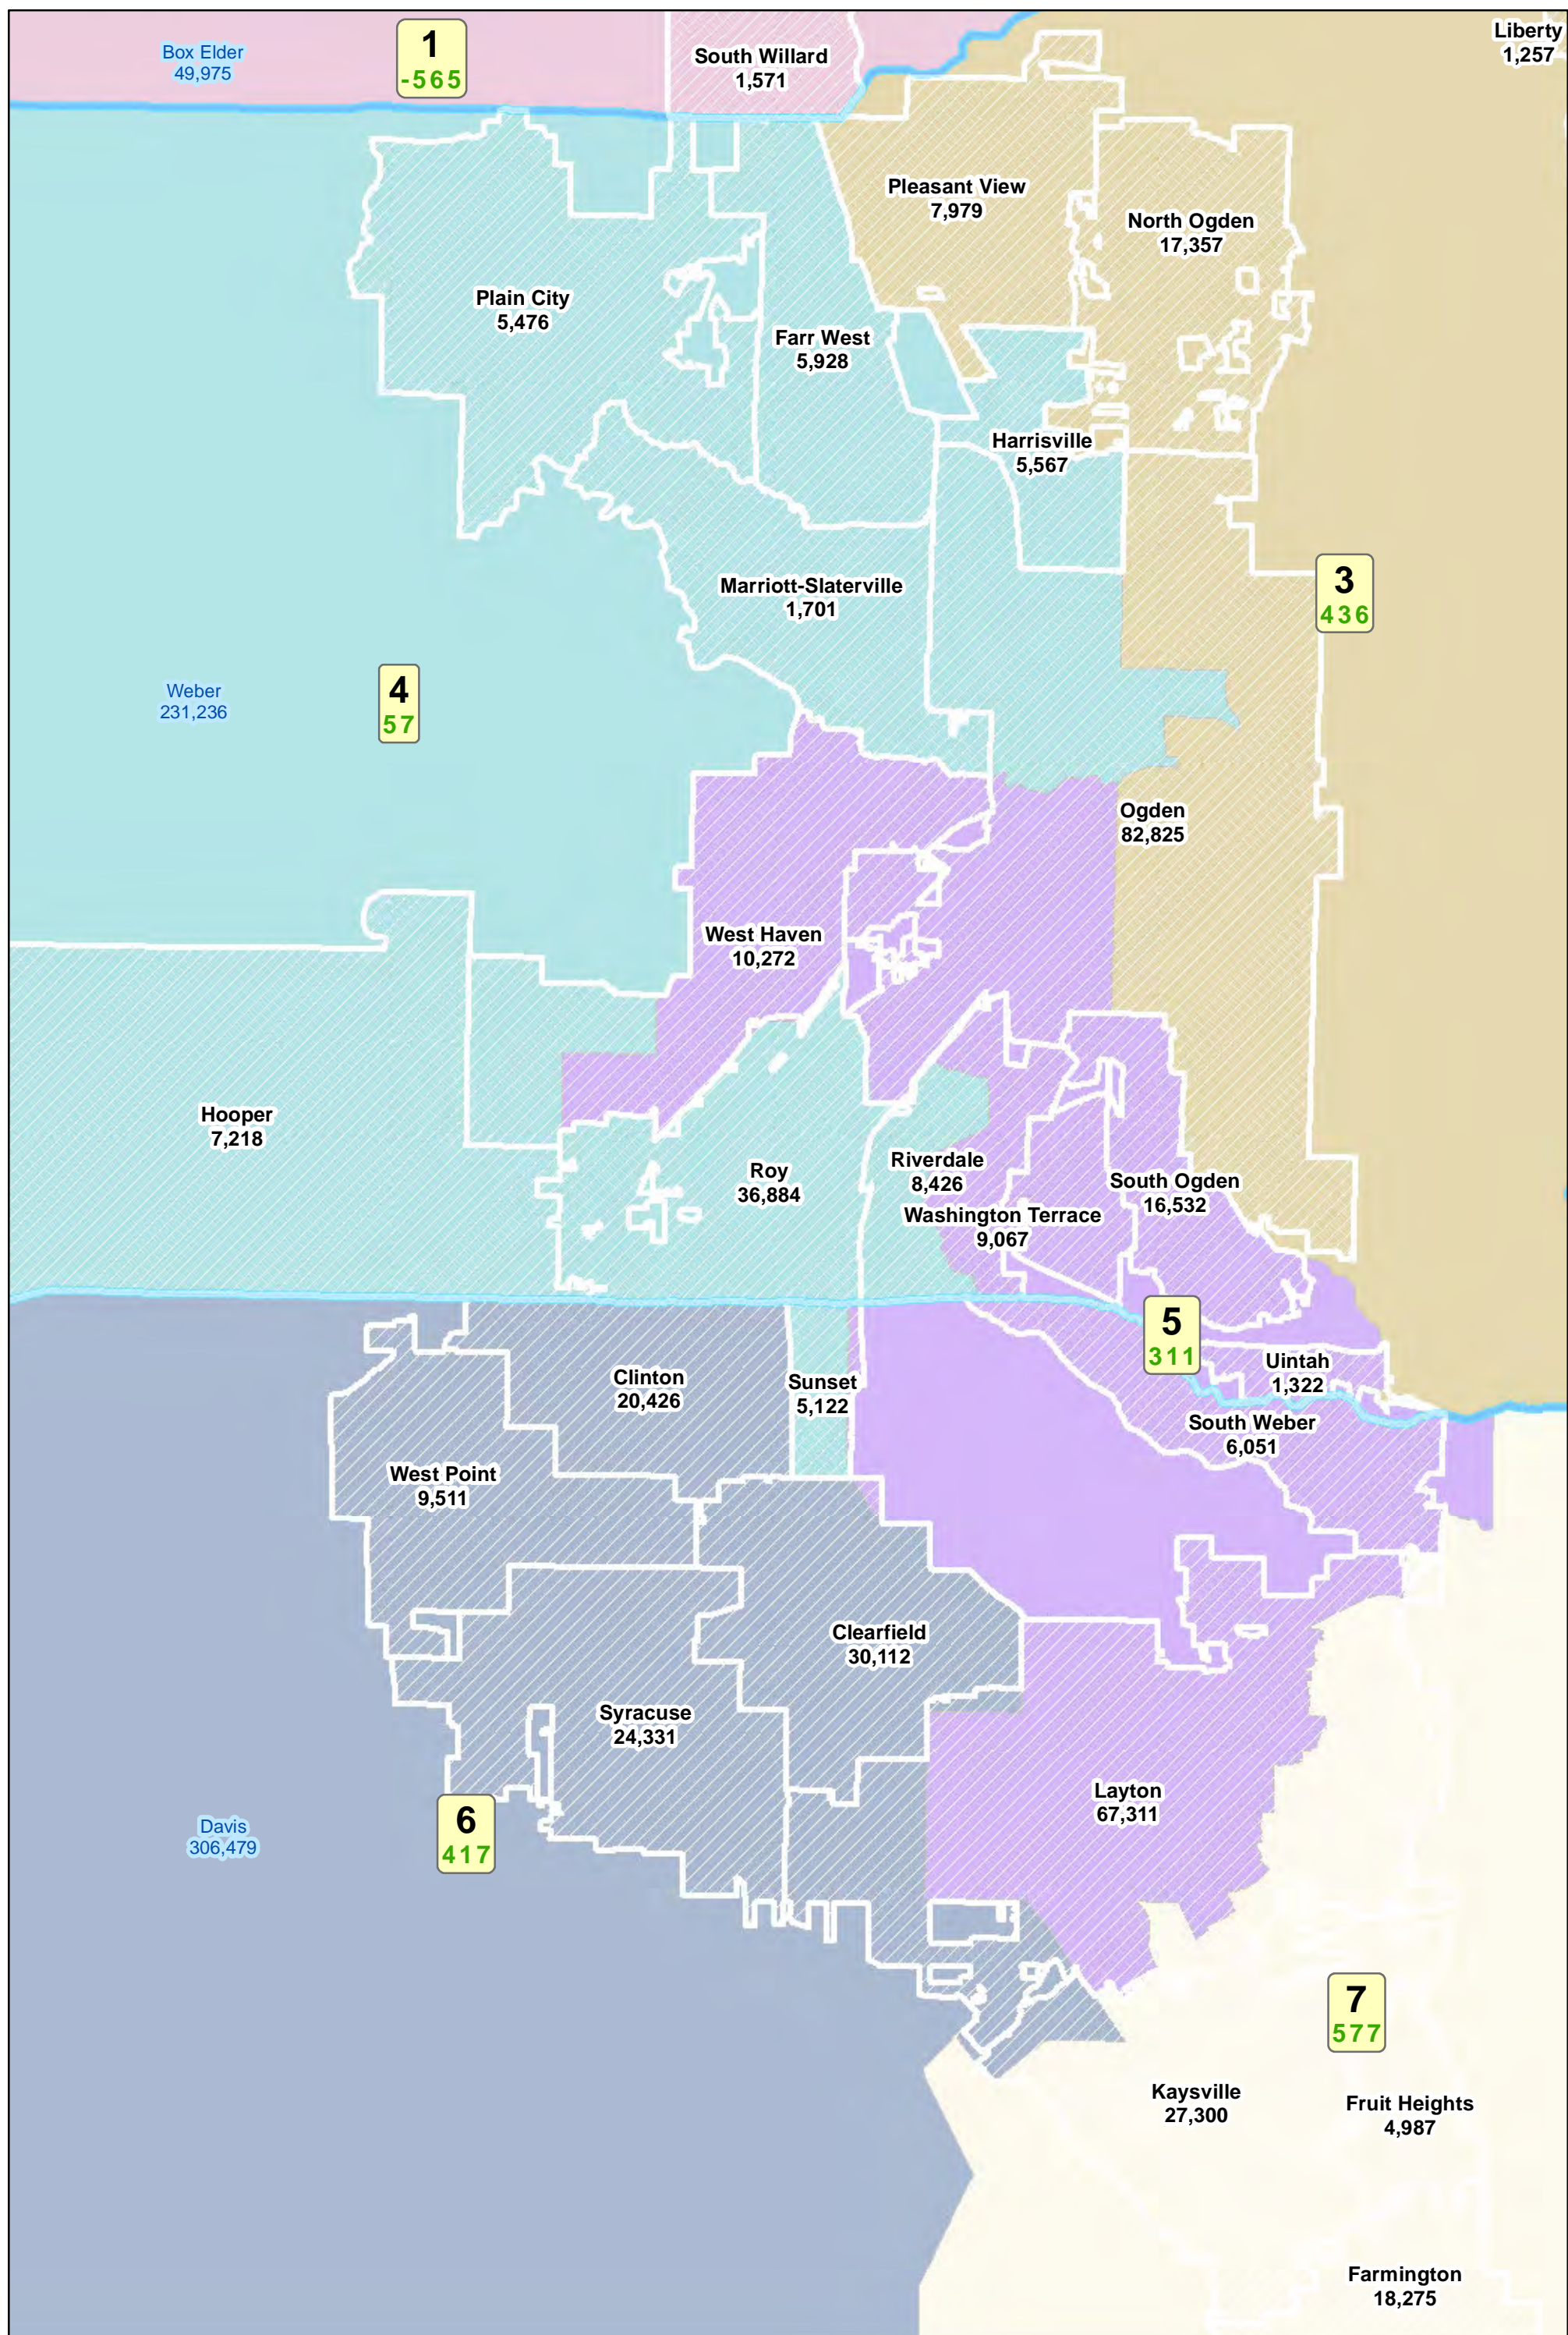

Utah Senate -- Okerlund Plan B

Statewide View

Utah Senate -- Okerlund Plan B

Northern Utah

Utah Senate -- Okerlund Plan B

Cache County

Utah Senate -- Okerlund Plan B

Weber and Davis Counties

Utah Senate -- Okerlund Plan B

Davis and Salt Lake Counties

Utah Senate -- Okerlund Plan B

Tooele County

Utah Senate -- Okerlund Plan B

Utah County

Utah Senate -- Okerlund Plan B

Washington County