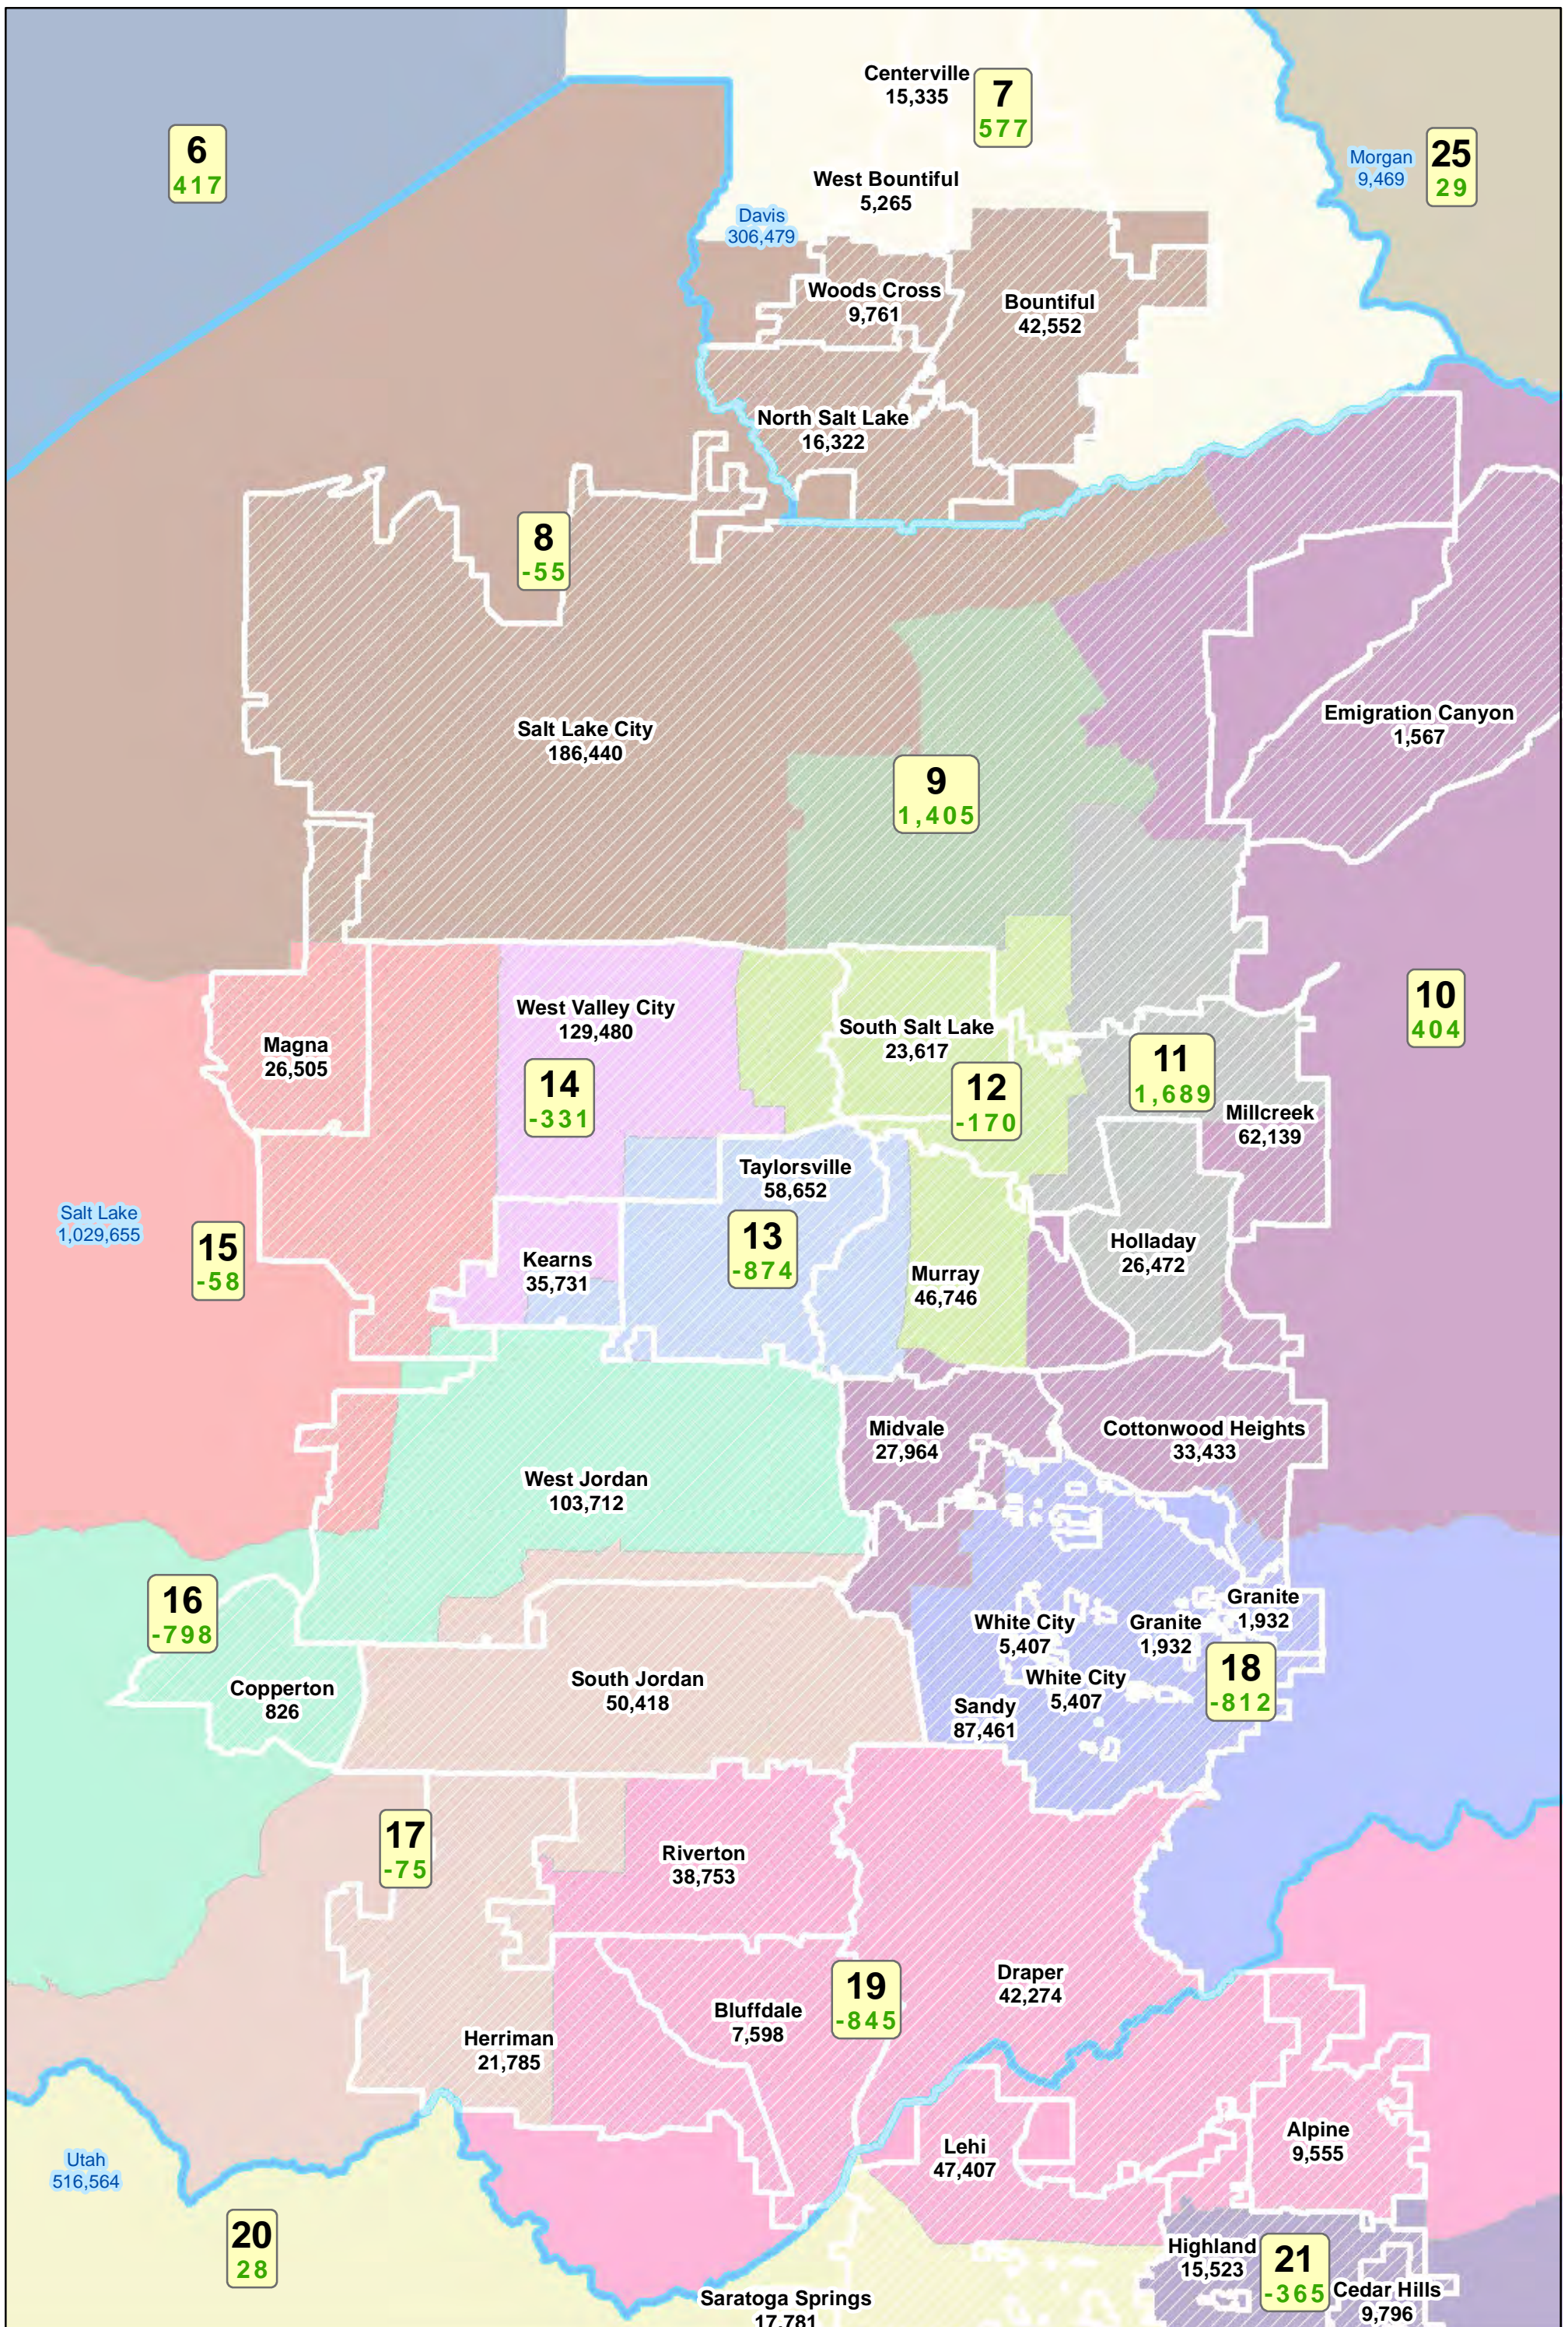

Utah Senate -- Okerlund Plan B

Statewide View

Utah Senate -- Okerlund Plan B

Northern Utah

Utah Senate -- Okerlund Plan B

Cache County

Utah Senate -- Okerlund Plan B

Weber and Davis Counties

Utah Senate -- Okerlund Plan B

Davis and Salt Lake Counties

Utah Senate -- Okerlund Plan B

Tooele County

Utah Senate -- Okerlund Plan B

Utah County

Utah Senate -- Okerlund Plan B

Washington County