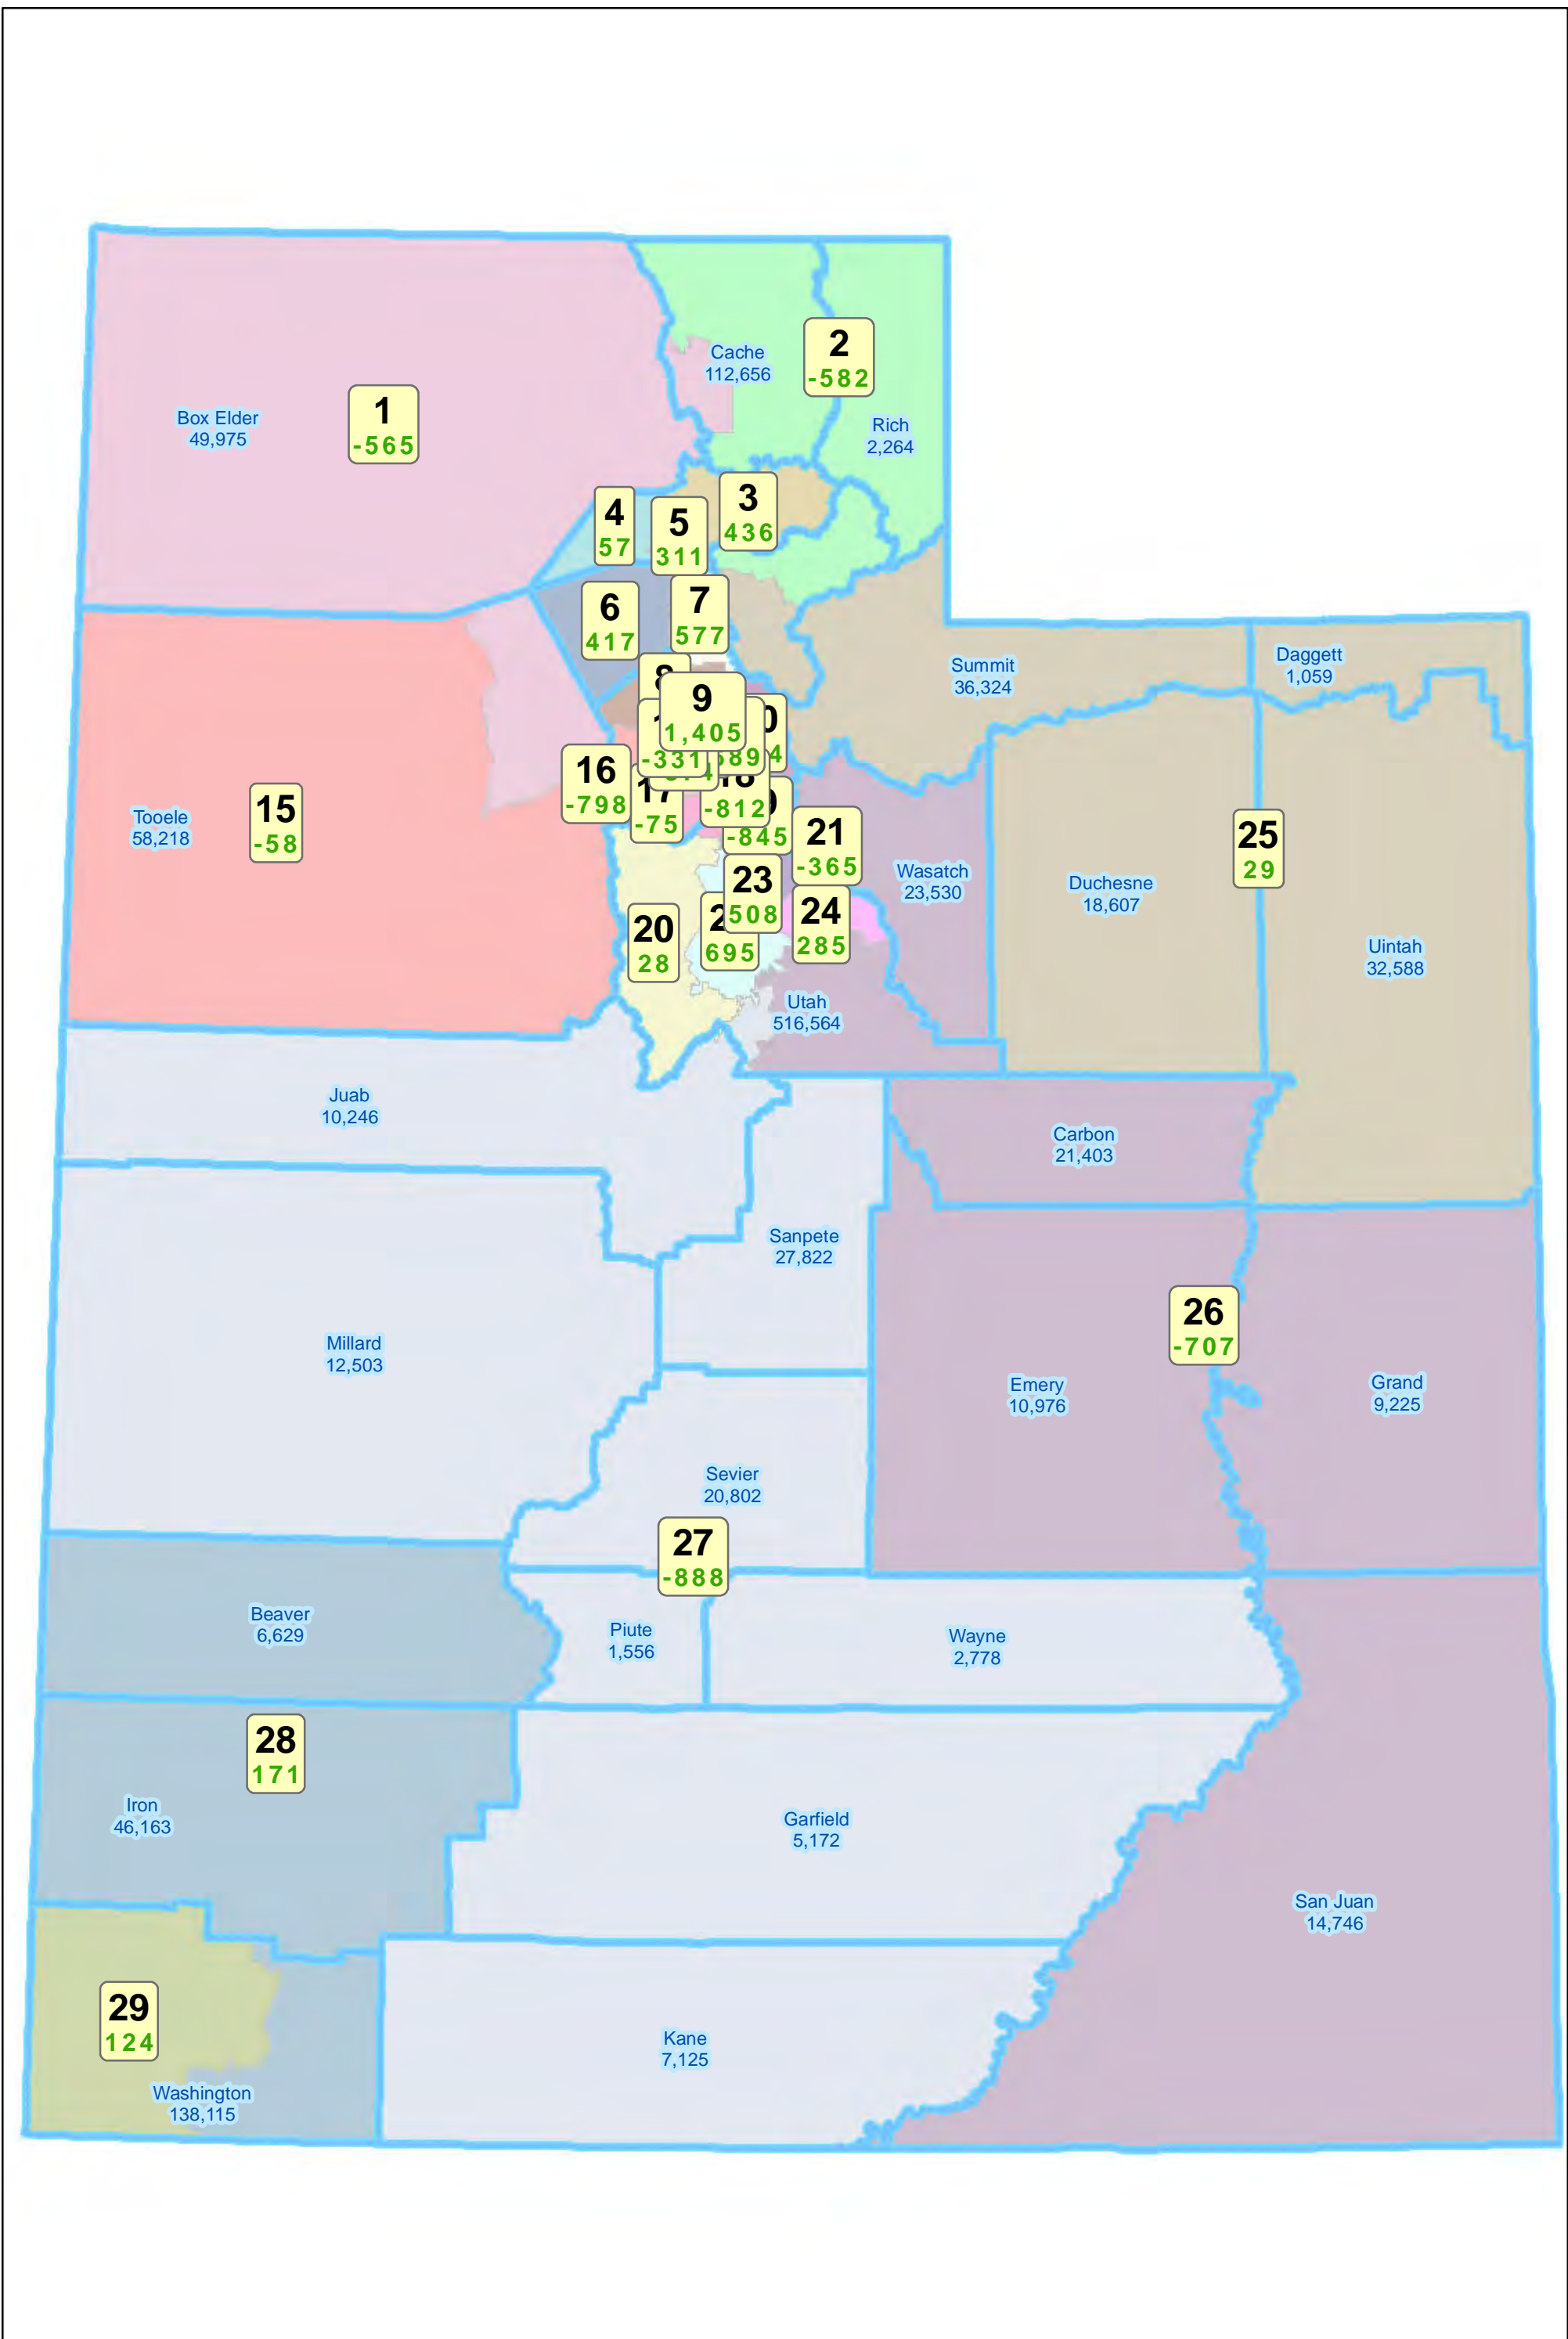

Utah Senate -- Okerlund Plan B

Statewide View

Utah Senate -- Okerlund Plan B

Northern Utah

Utah Senate -- Okerlund Plan B

Cache County

Utah Senate -- Okerlund Plan B

Weber and Davis Counties

Utah Senate -- Okerlund Plan B

Davis and Salt Lake Counties

Utah Senate -- Okerlund Plan B

Tooele County

Utah Senate -- Okerlund Plan B

Utah County

Utah Senate -- Okerlund Plan B

Washington County