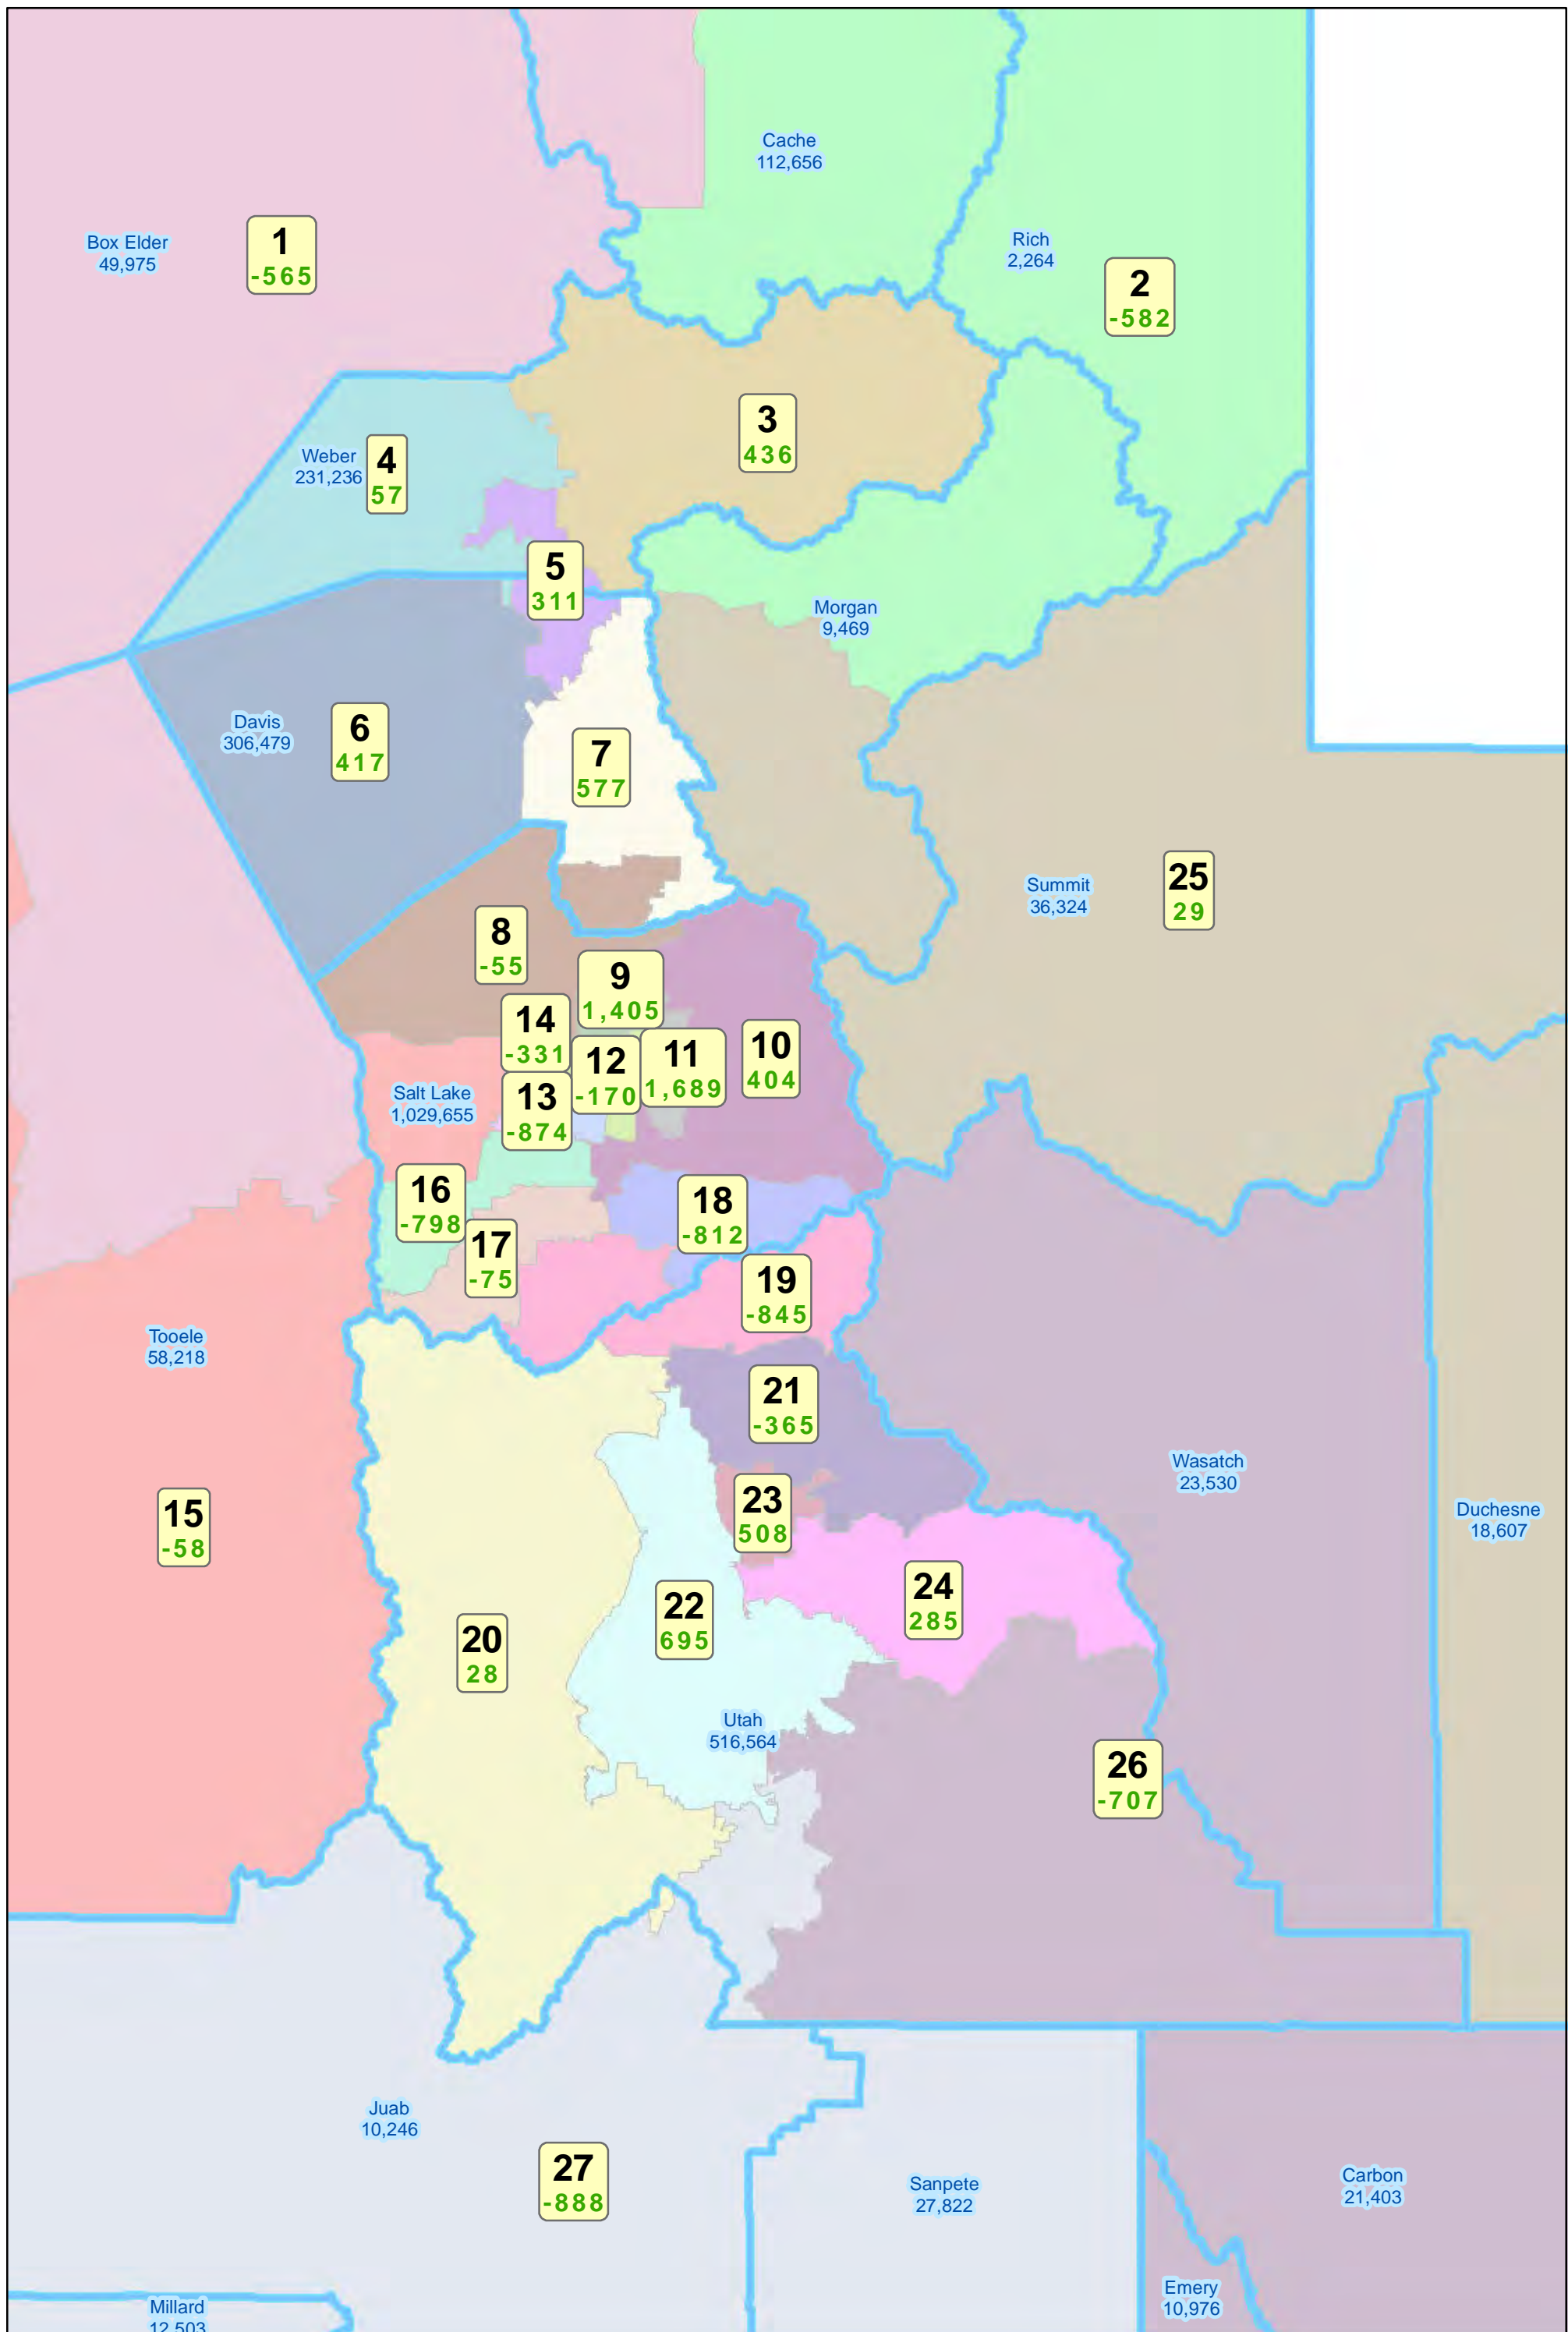

Utah Senate -- Okerlund Plan B

Statewide View

Utah Senate -- Okerlund Plan B

Northern Utah

Utah Senate -- Okerlund Plan B

Cache County

Utah Senate -- Okerlund Plan B

Weber and Davis Counties

Utah Senate -- Okerlund Plan B

Davis and Salt Lake Counties

Utah Senate -- Okerlund Plan B

Tooele County

Utah Senate -- Okerlund Plan B

Utah County

Utah Senate -- Okerlund Plan B

Washington County