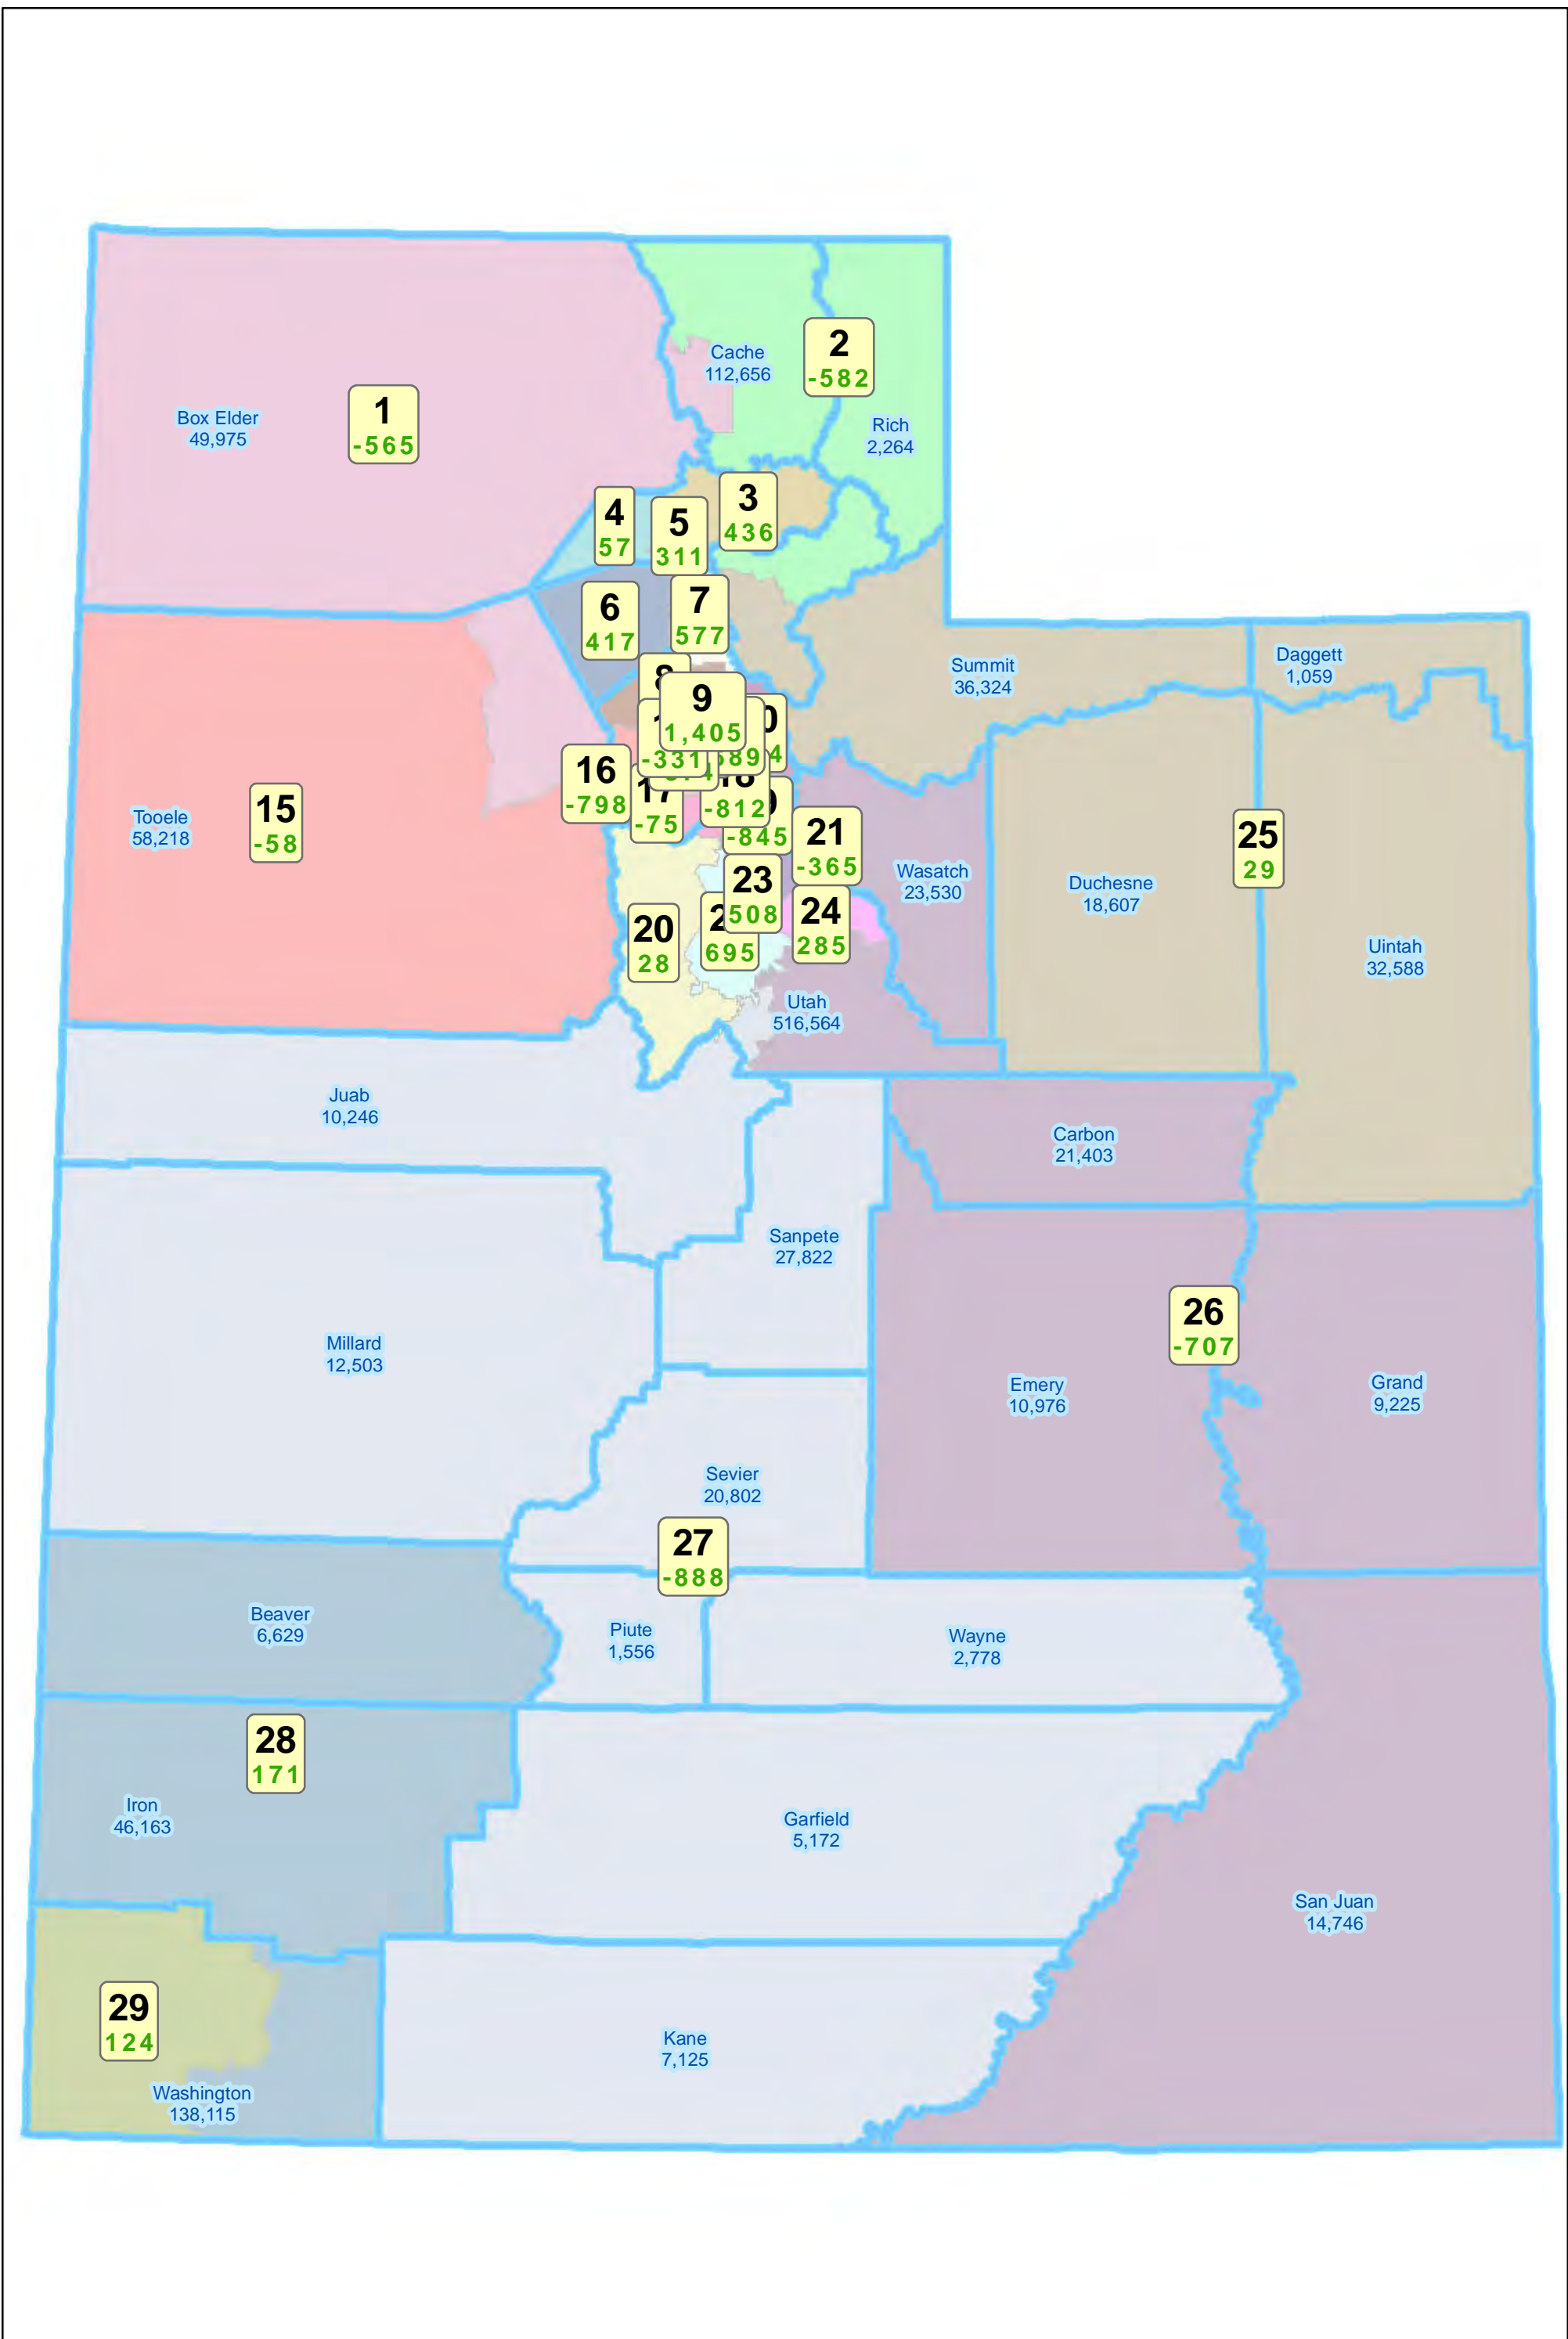

# Utah Senate -- Okerlund Plan B

## Statewide View

## Northern Utah

## Davis and Salt Lake Counties