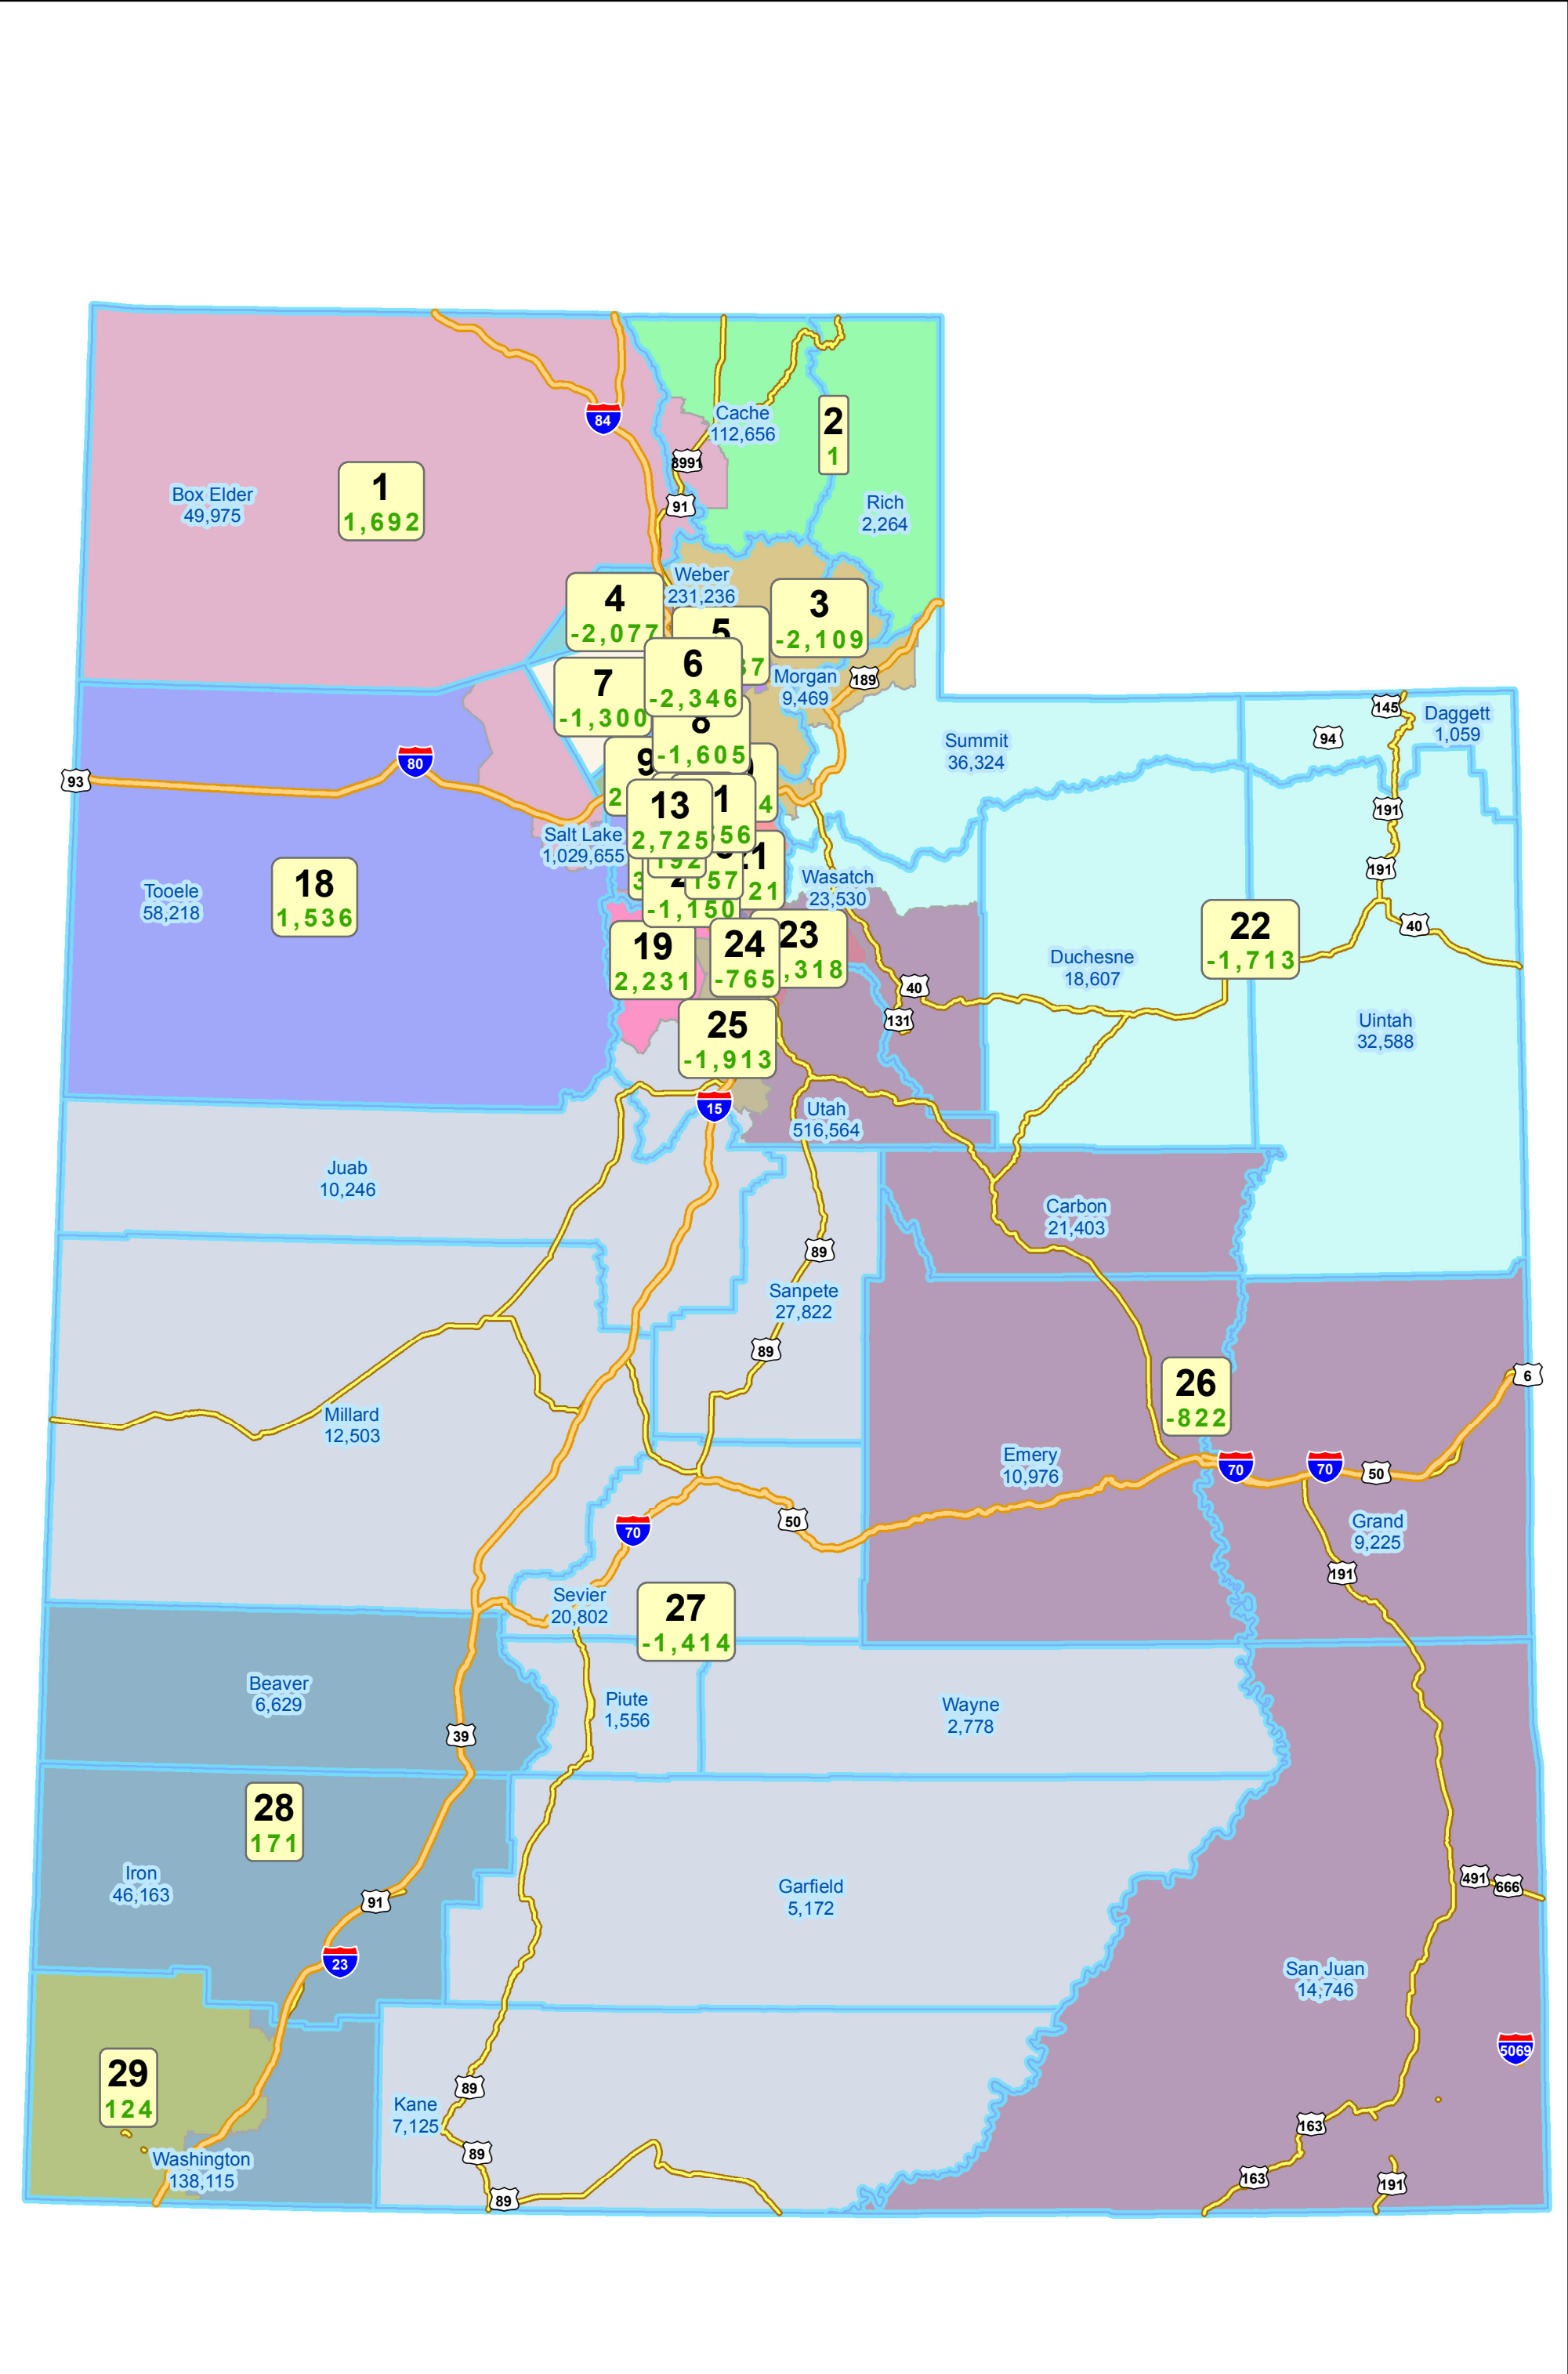

Okerlund Draft 2 of a Potential Senate Base Plan

Okerlund Draft 2 of a Potential Senate Base Plan

Northern Utah

Okerlund Draft 2 of a Potential Senate Base Plan

Salt Lake County

Okerlund Draft 2 of a Potential Senate Base Plan

Utah County