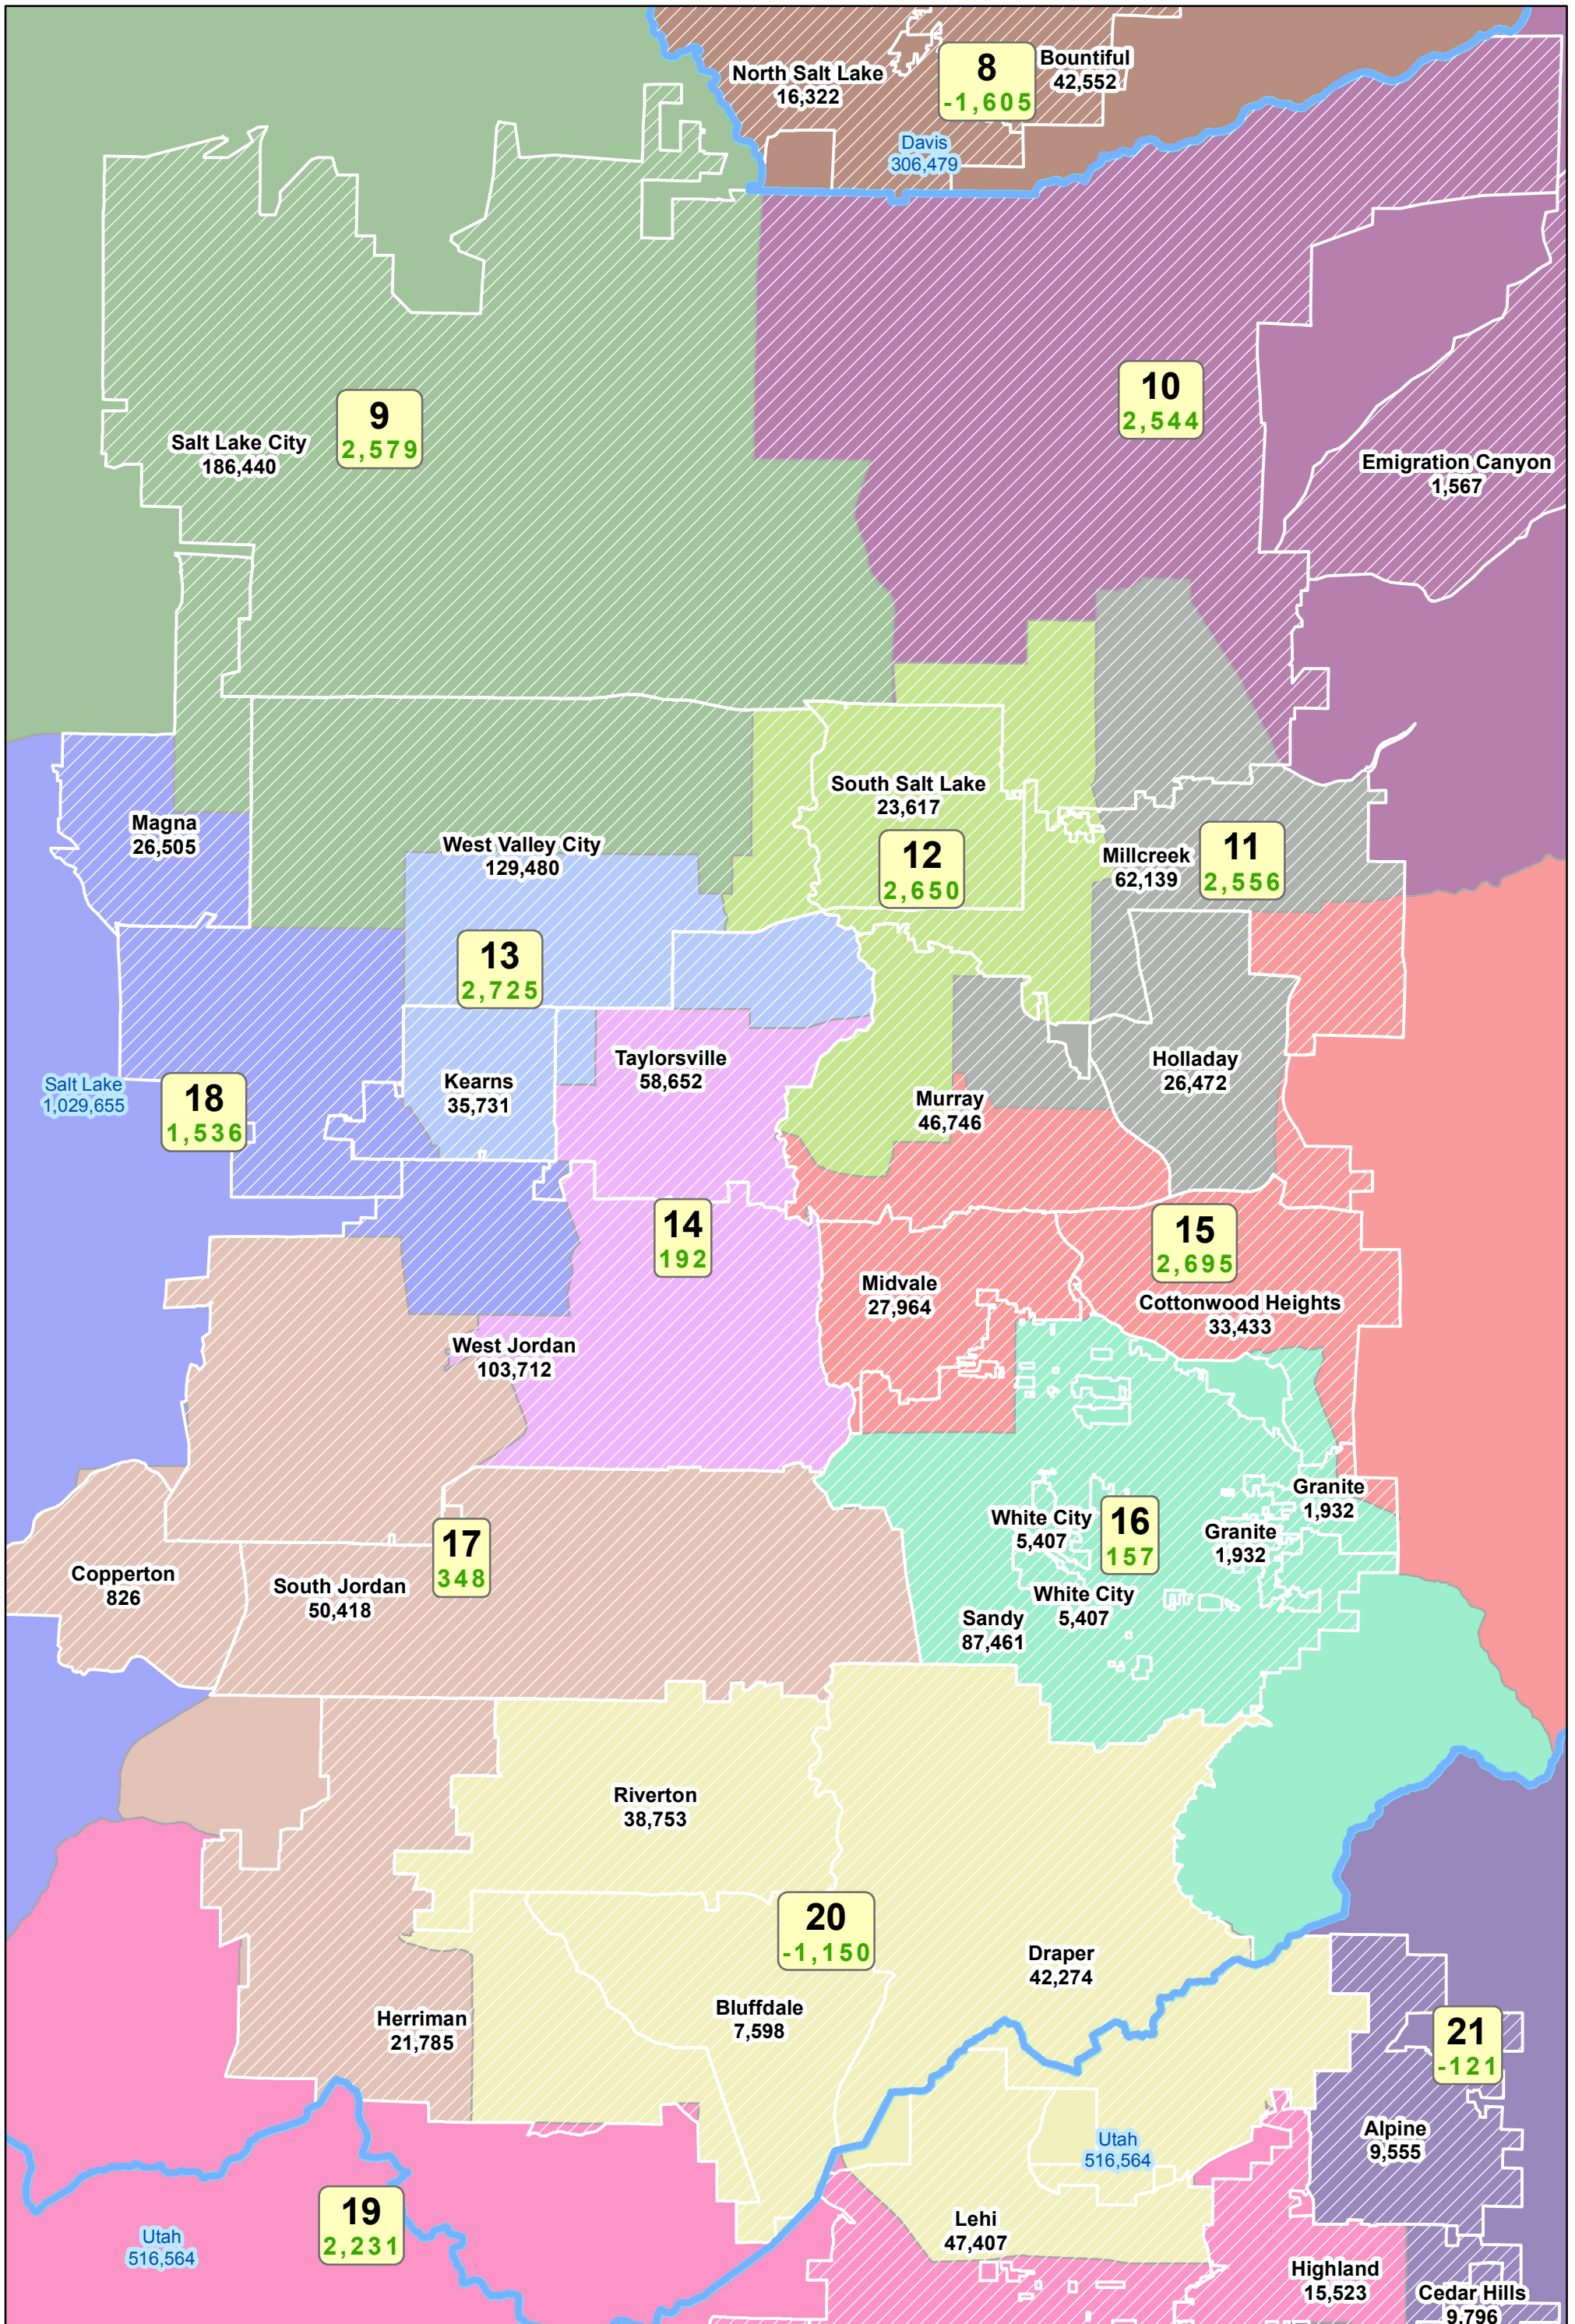

Okerlund Draft 2 of a Potential Senate Base Plan

Okerlund Draft 2 of a Potential Senate Base Plan

Northern Utah

Okerlund Draft 2 of a Potential Senate Base Plan

Salt Lake County

Okerlund Draft 2 of a Potential Senate Base Plan

Utah County