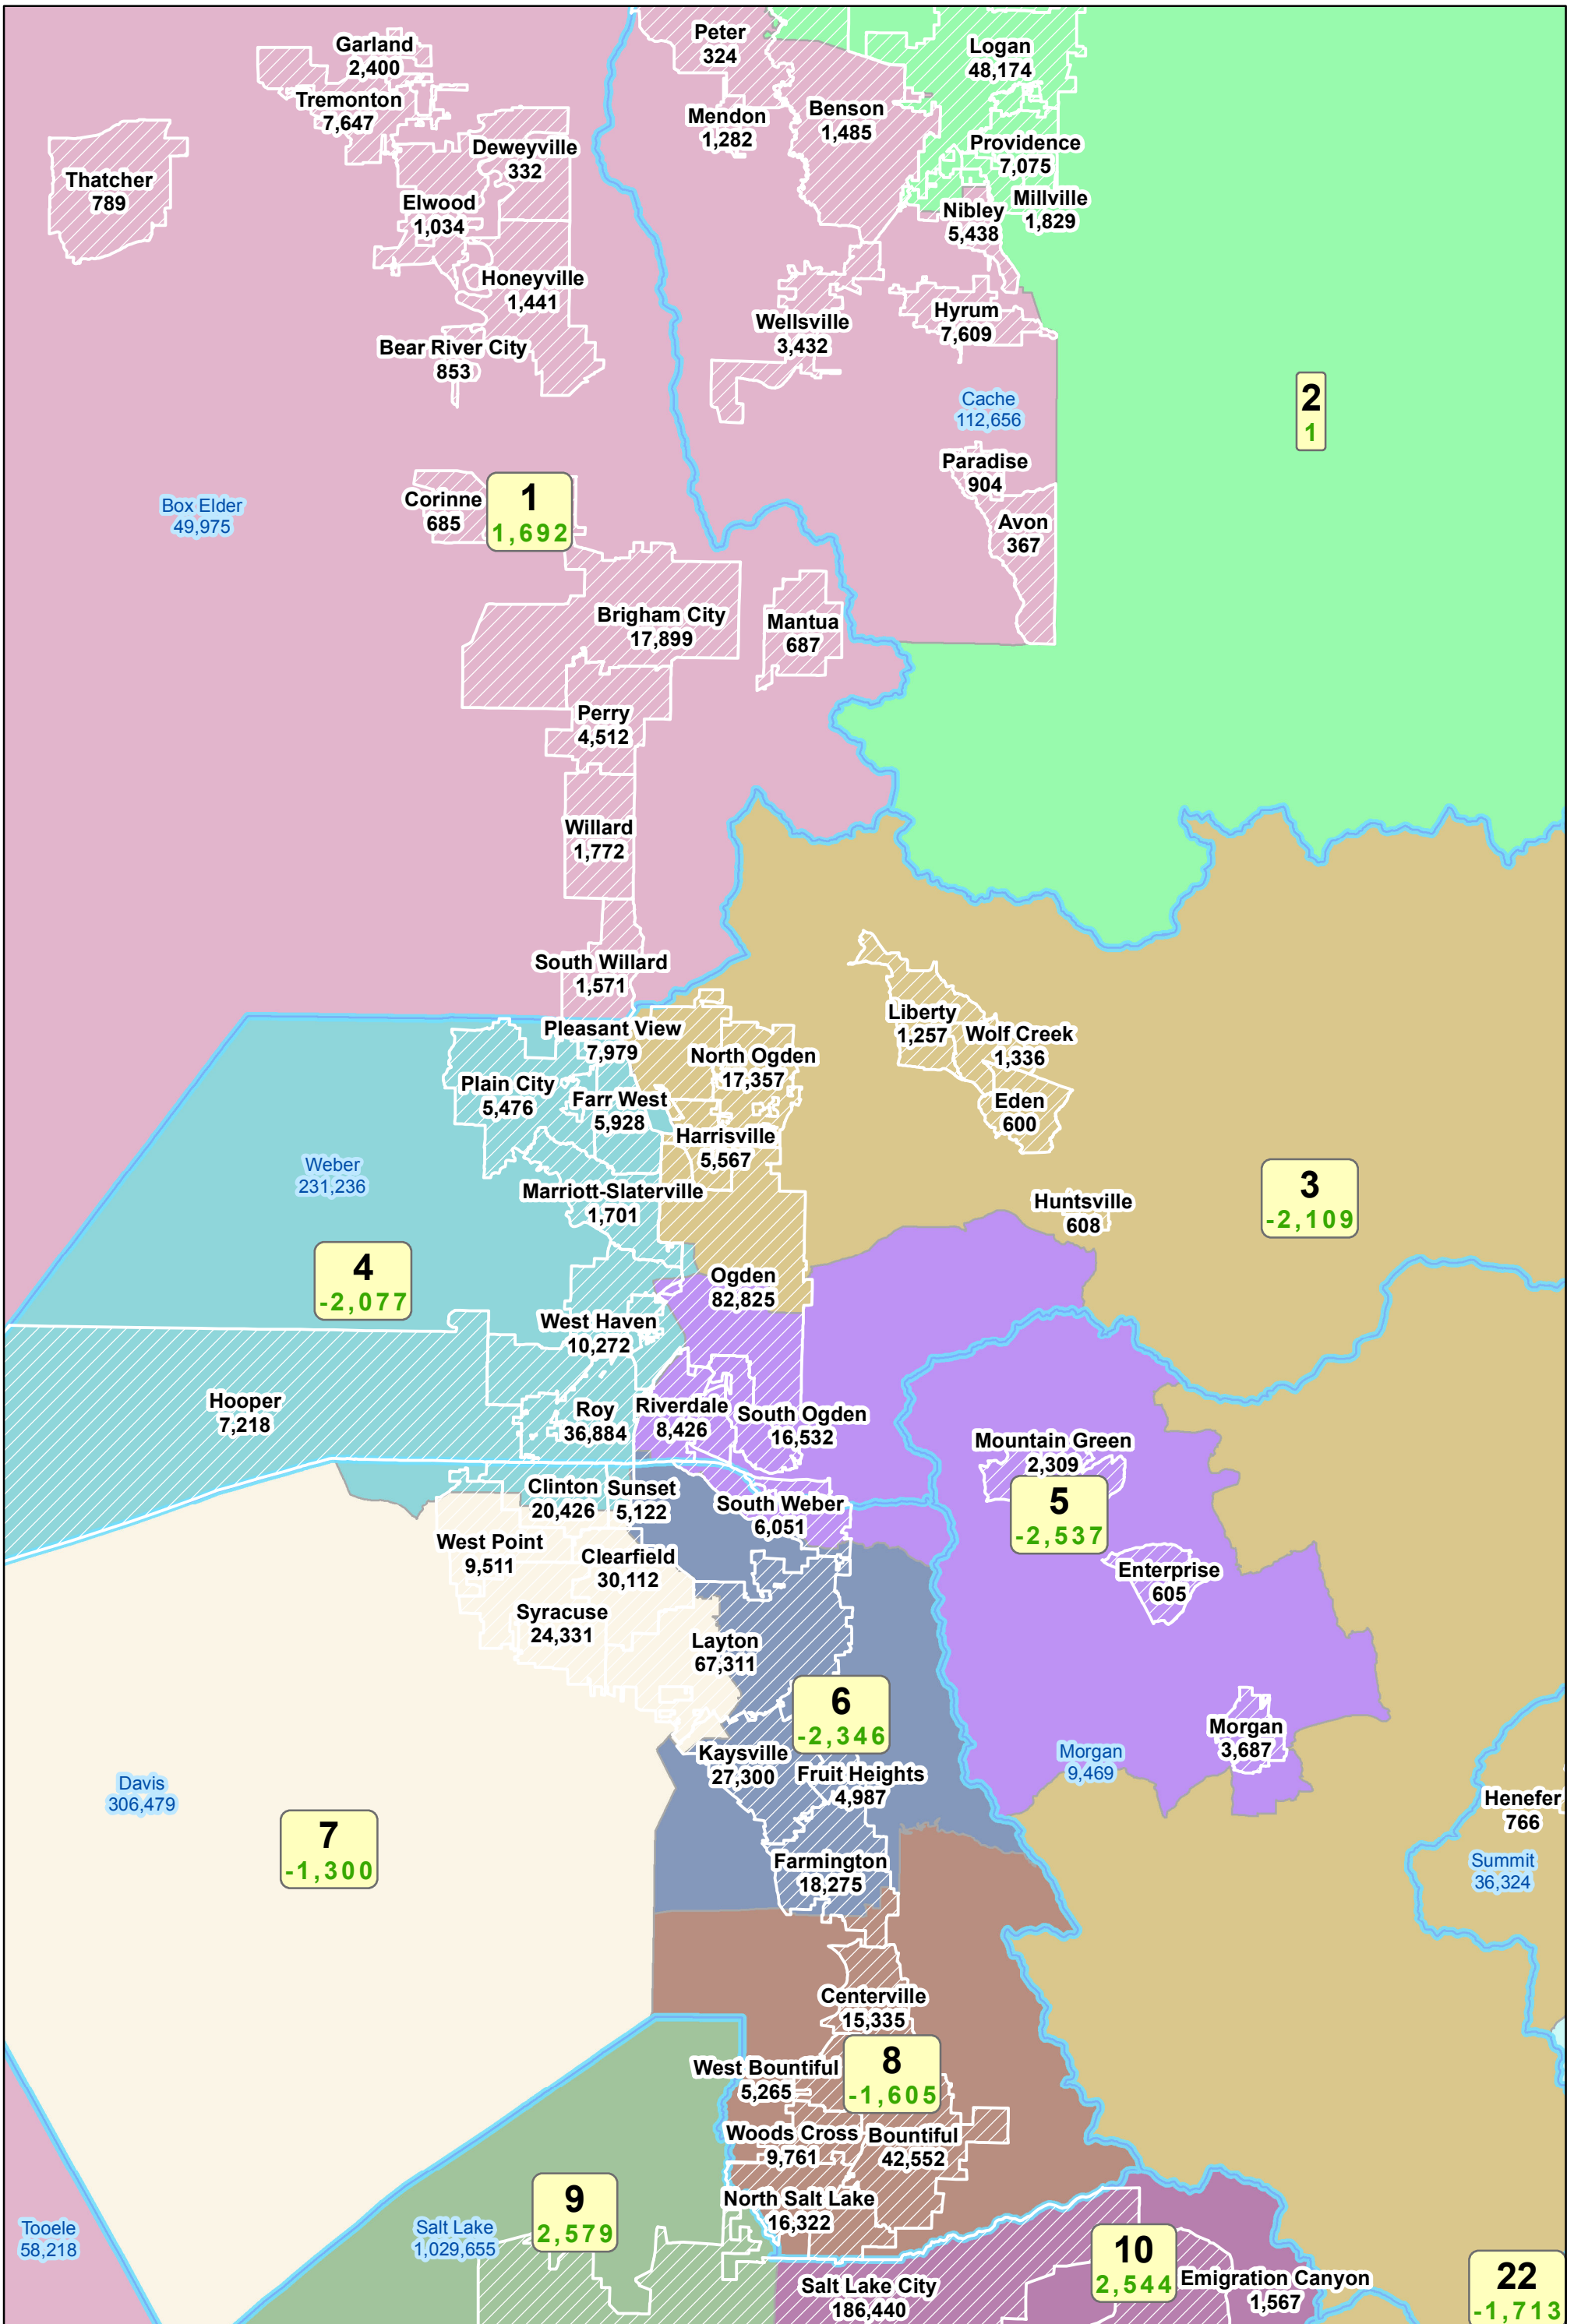

Okerlund Draft 2 of a Potential Senate Base Plan

Okerlund Draft 2 of a Potential Senate Base Plan

Northern Utah

Okerlund Draft 2 of a Potential Senate Base Plan

Salt Lake County

Okerlund Draft 2 of a Potential Senate Base Plan

Utah County