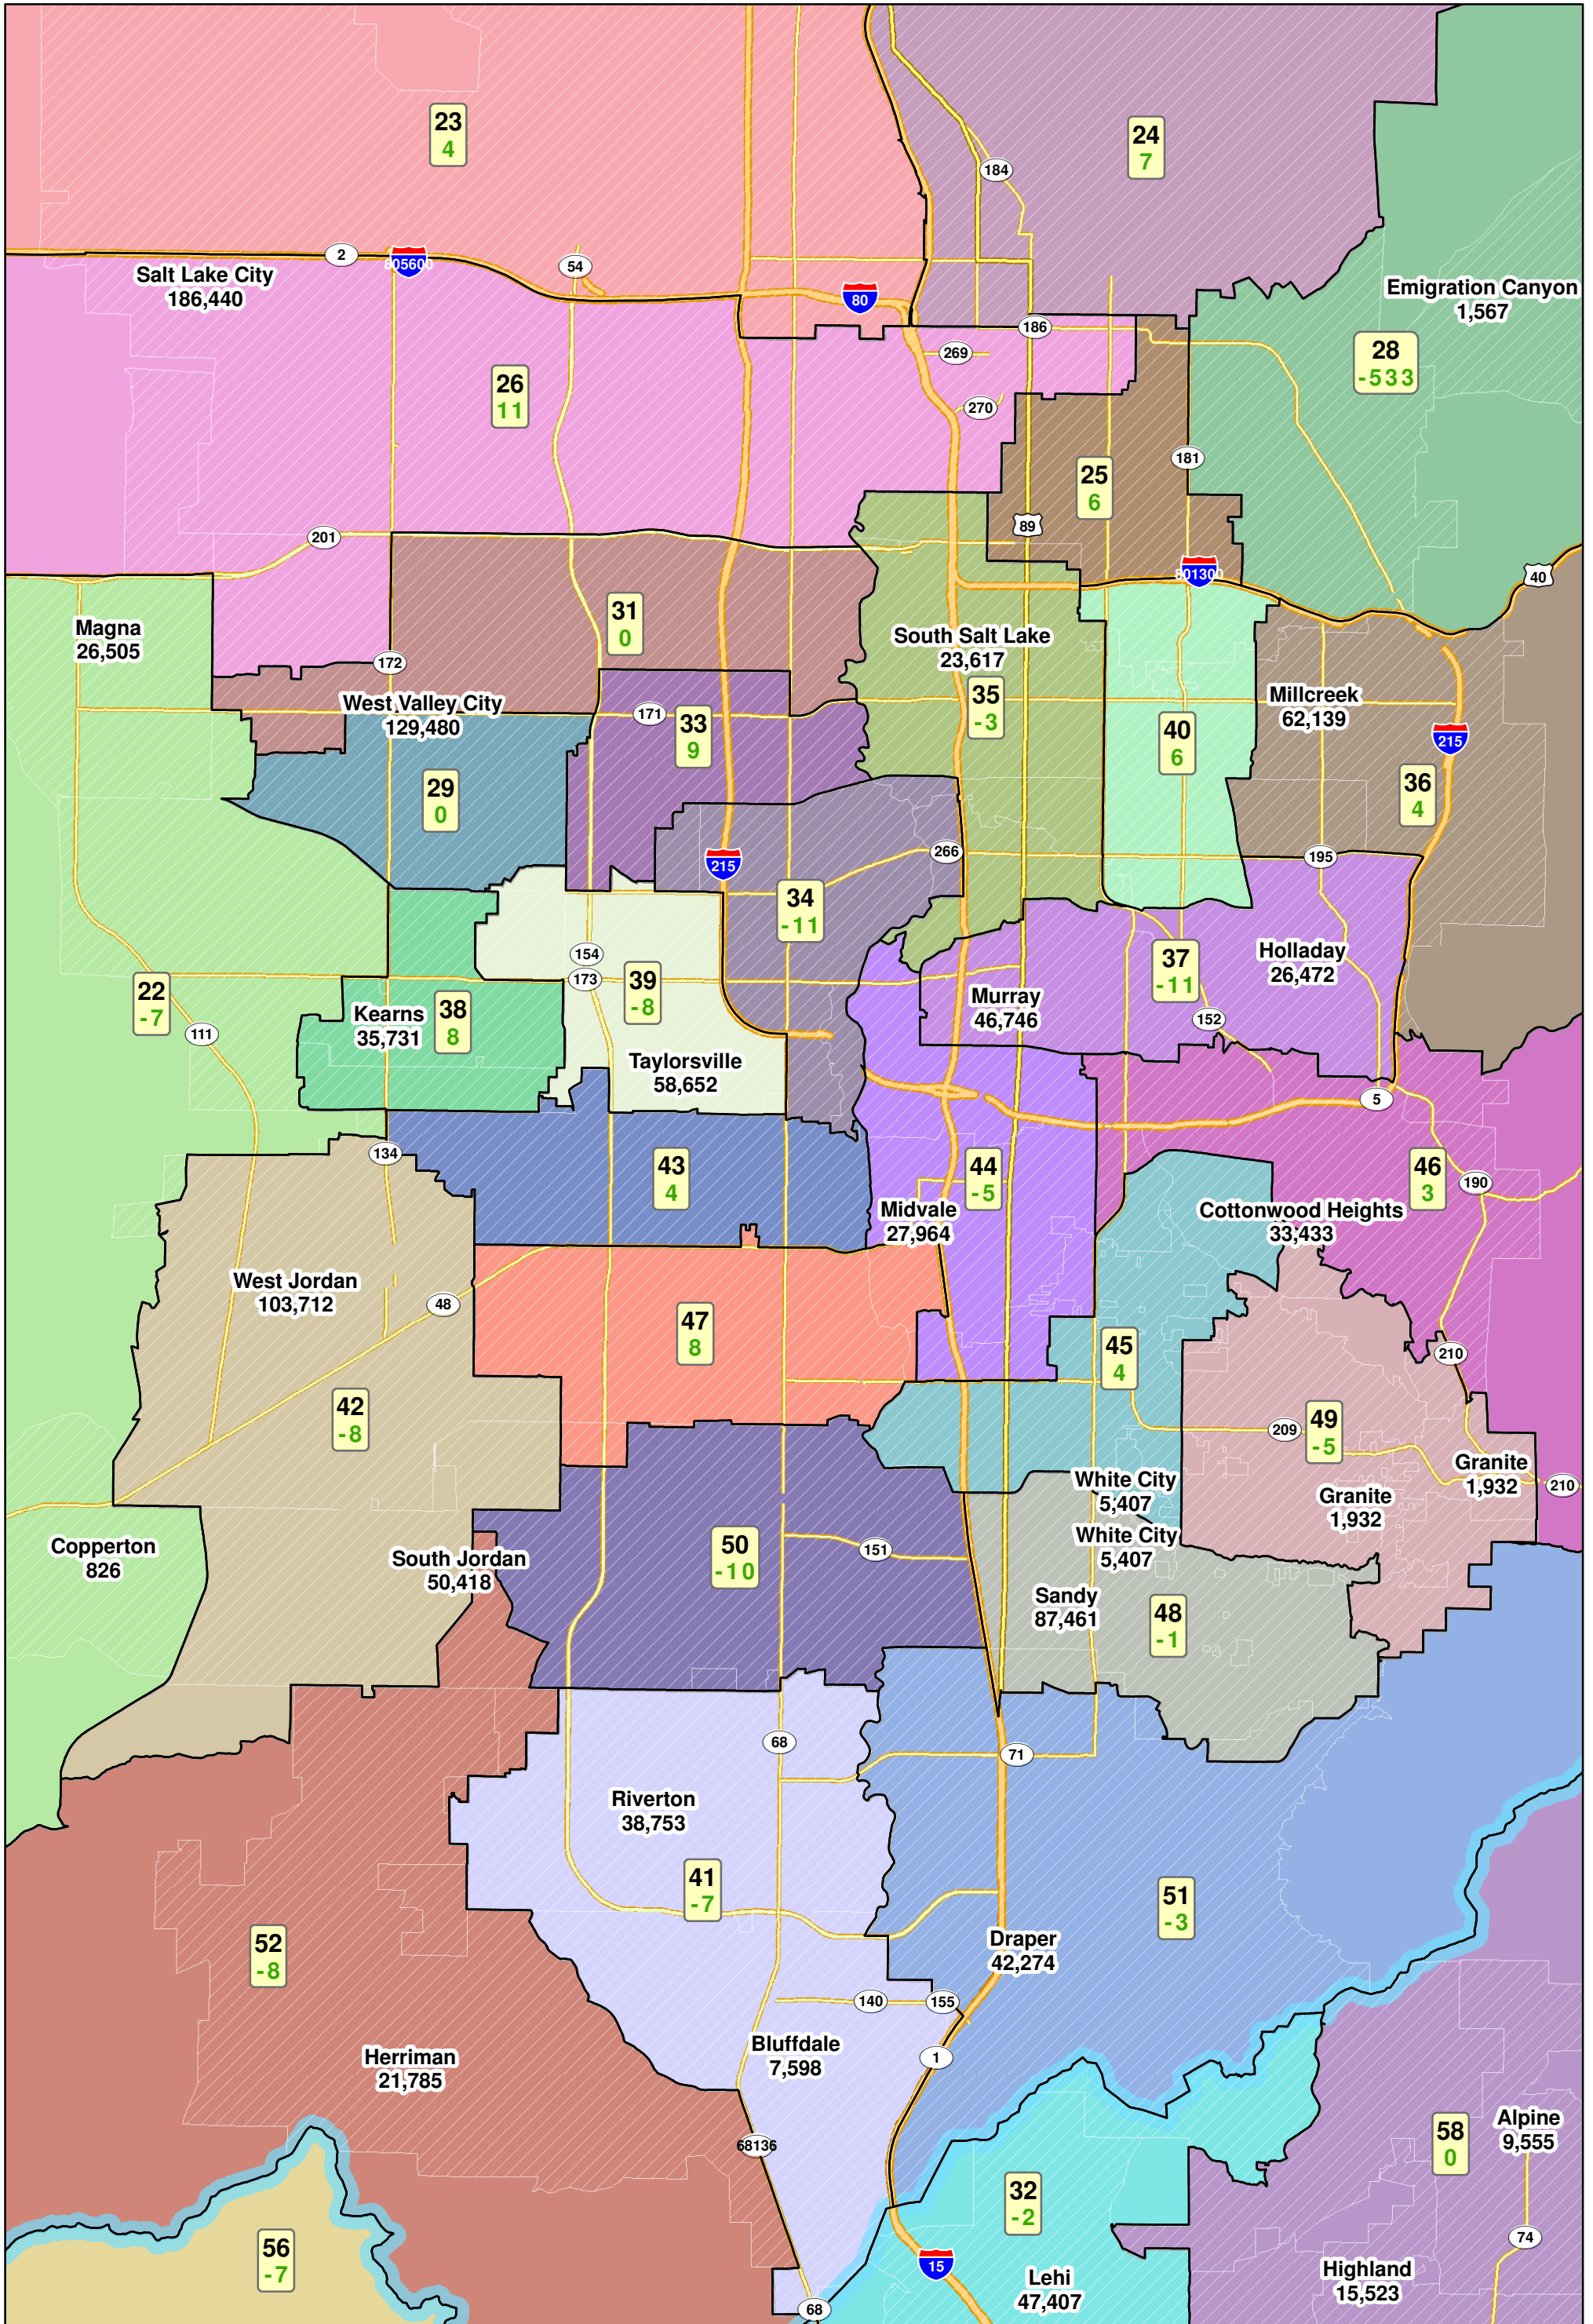

Committee Adopted House Base Map 09/12/11

Cache County

Note: The number below the district number is the deviation from the ideal population of 36,852.

Committee Adopted House Base Map 09/12/11

Weber and Davis County

Note: The number below the district number is the deviation from the ideal population of 36,852.

Committee Adopted House Base Map 09/12/11

Salt Lake County

Note: The number below the district number is the deviation from the ideal population of 36,852.

Committee Adopted House Base Map 09/12/11

Utah County

Note: The number below the district number is the deviation from the ideal population of 36,852.

Committee Adopted House Base Map 09/12/11

Washington and Iron County

Note: The number below the district number is the deviation from the ideal population of 36,852.

Committee Adopted House Base Map 09/12/11

Tooele County

Note: The number below the district number is the deviation from the ideal population of 36,852.