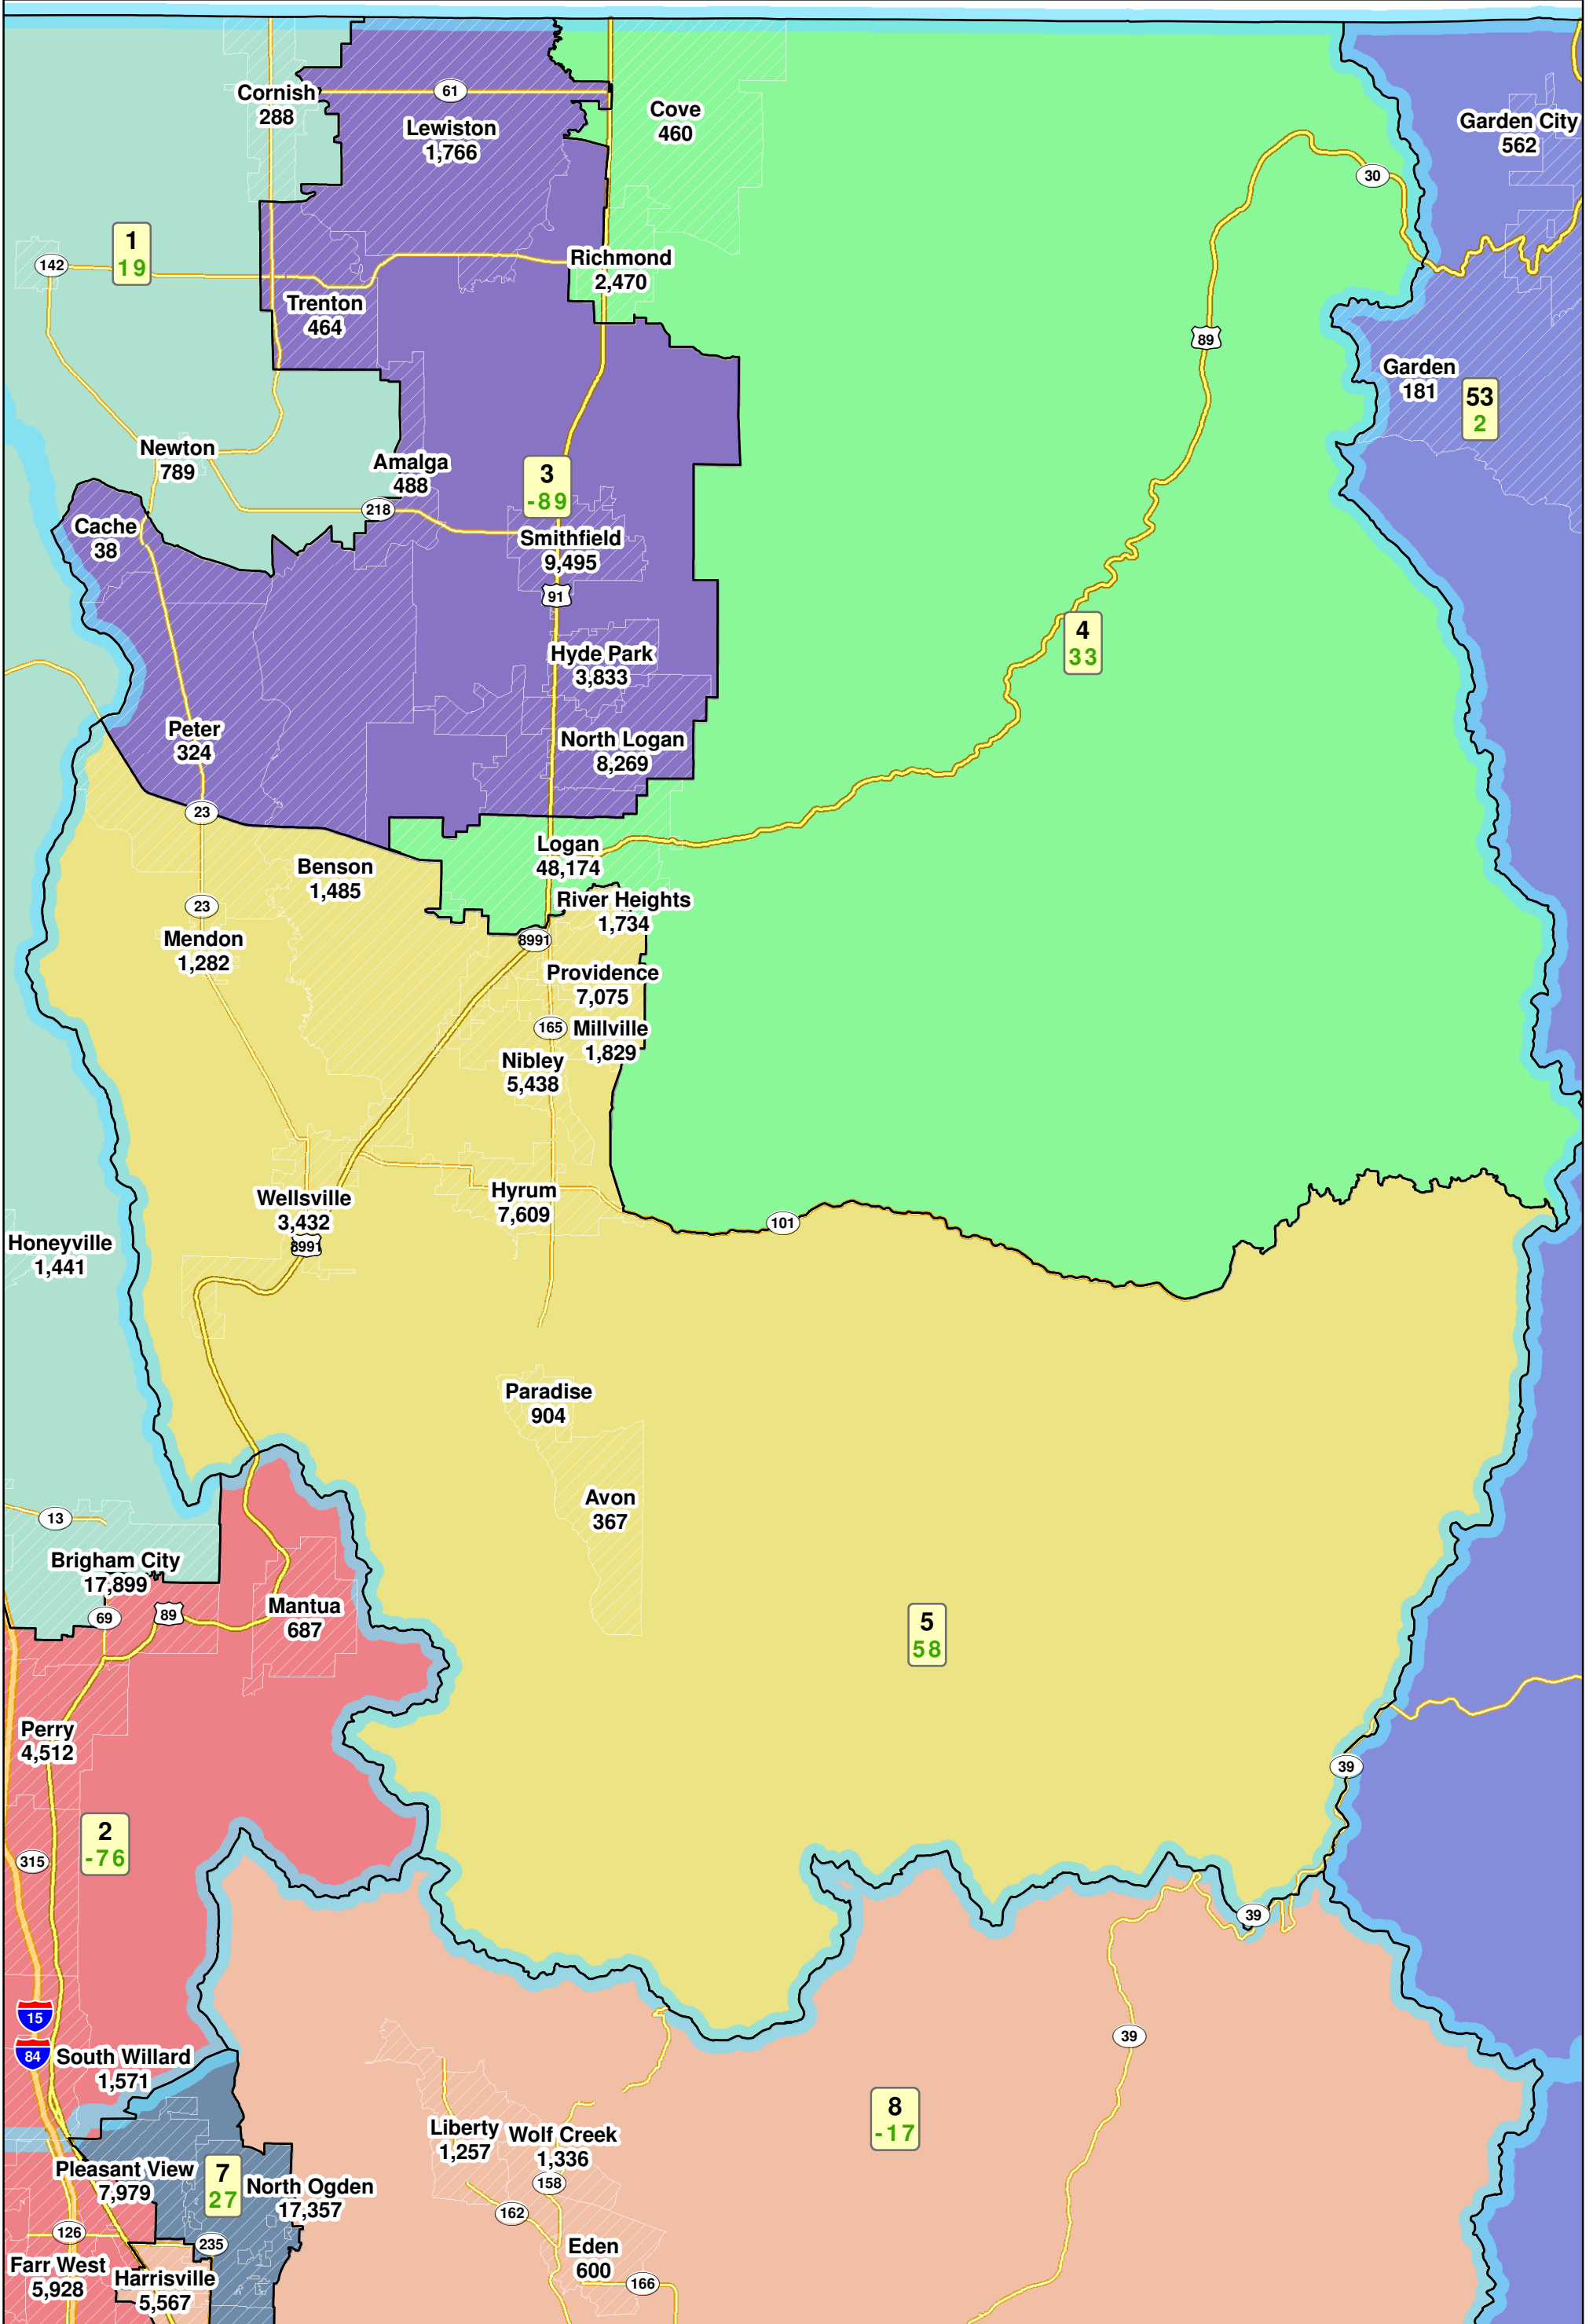

Committee Adopted House Base Map 09/12/11

Cache County

Note: The number below the district number is the deviation from the ideal population of 36,852.

Committee Adopted House Base Map 09/12/11

Weber and Davis County

Note: The number below the district number is the deviation from the ideal population of 36,852.

Committee Adopted House Base Map 09/12/11

Salt Lake County

Note: The number below the district number is the deviation from the ideal population of 36,852.

Committee Adopted House Base Map 09/12/11

Utah County

Note: The number below the district number is the deviation from the ideal population of 36,852.

Committee Adopted House Base Map 09/12/11

Washington and Iron County

Note: The number below the district number is the deviation from the ideal population of 36,852.

Committee Adopted House Base Map 09/12/11

Tooele County

Note: The number below the district number is the deviation from the ideal population of 36,852.