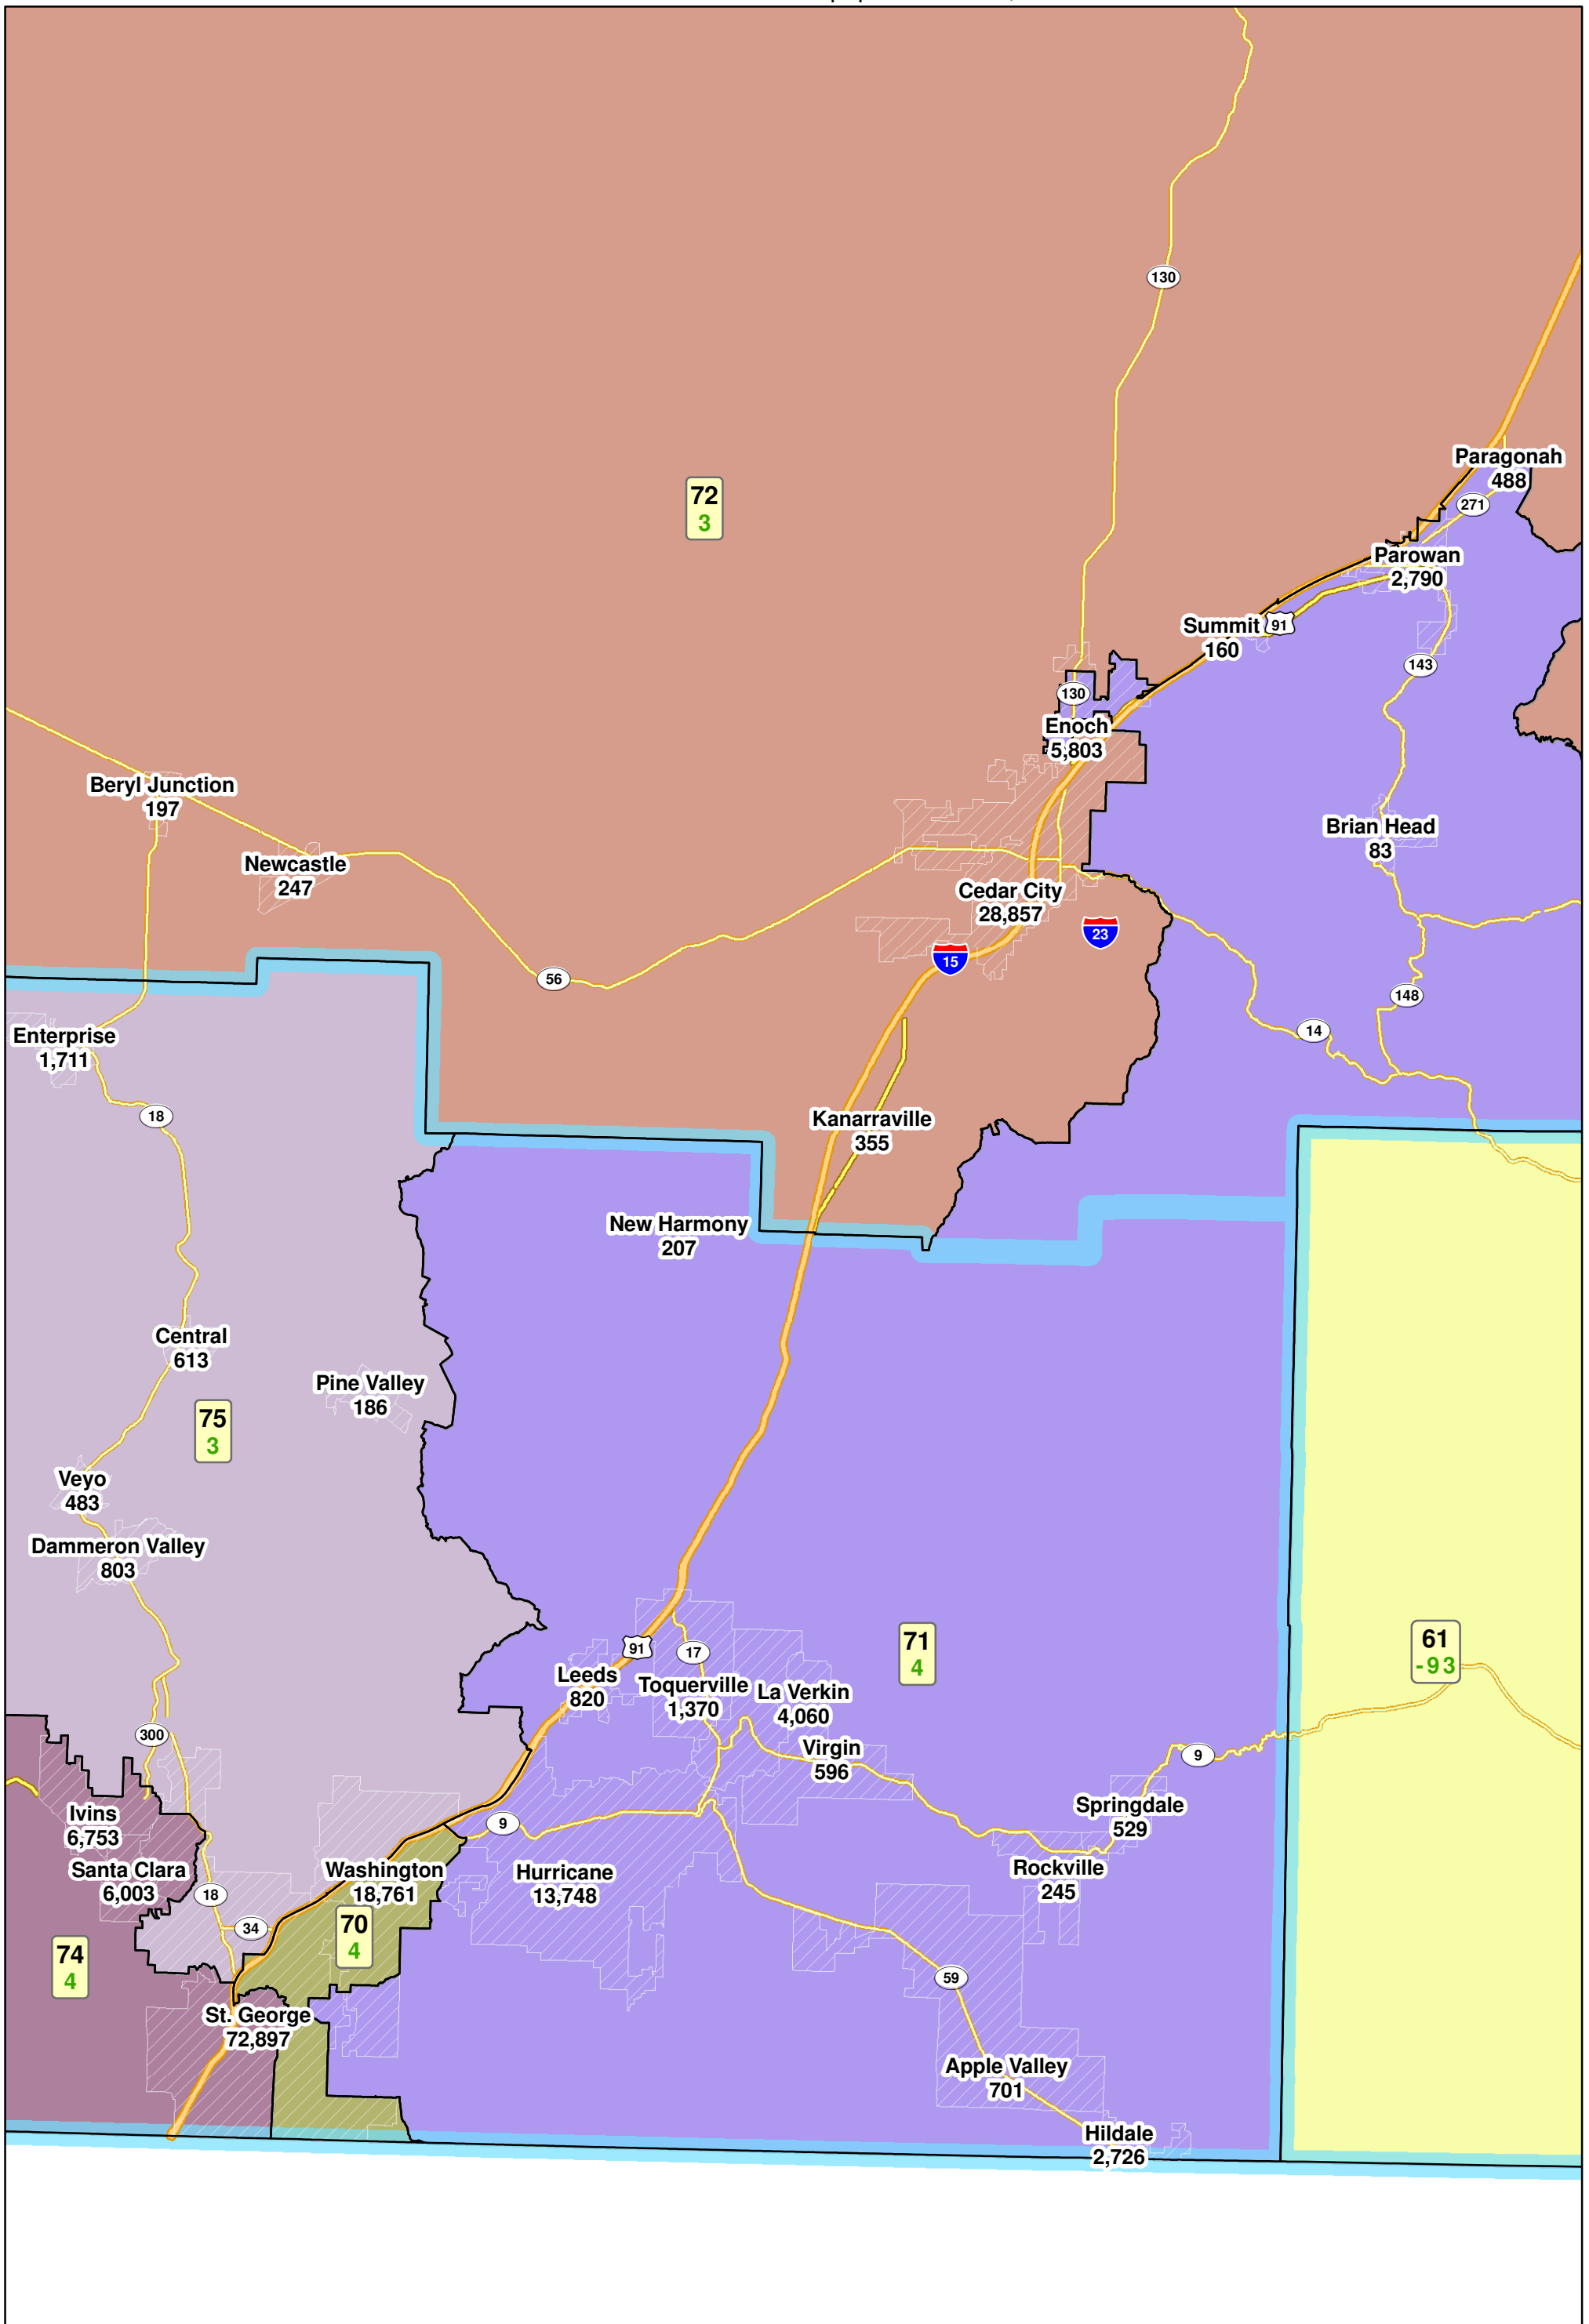

Committee Adopted House Base Map 09/12/11

Cache County

Note: The number below the district number is the deviation from the ideal population of 36,852.

Committee Adopted House Base Map 09/12/11

Weber and Davis County

Note: The number below the district number is the deviation from the ideal population of 36,852.

Committee Adopted House Base Map 09/12/11

Salt Lake County

Note: The number below the district number is the deviation from the ideal population of 36,852.

Committee Adopted House Base Map 09/12/11

Utah County

Note: The number below the district number is the deviation from the ideal population of 36,852.

Committee Adopted House Base Map 09/12/11

Washington and Iron County

Note: The number below the district number is the deviation from the ideal population of 36,852.

Committee Adopted House Base Map 09/12/11

Tooele County

Note: The number below the district number is the deviation from the ideal population of 36,852.