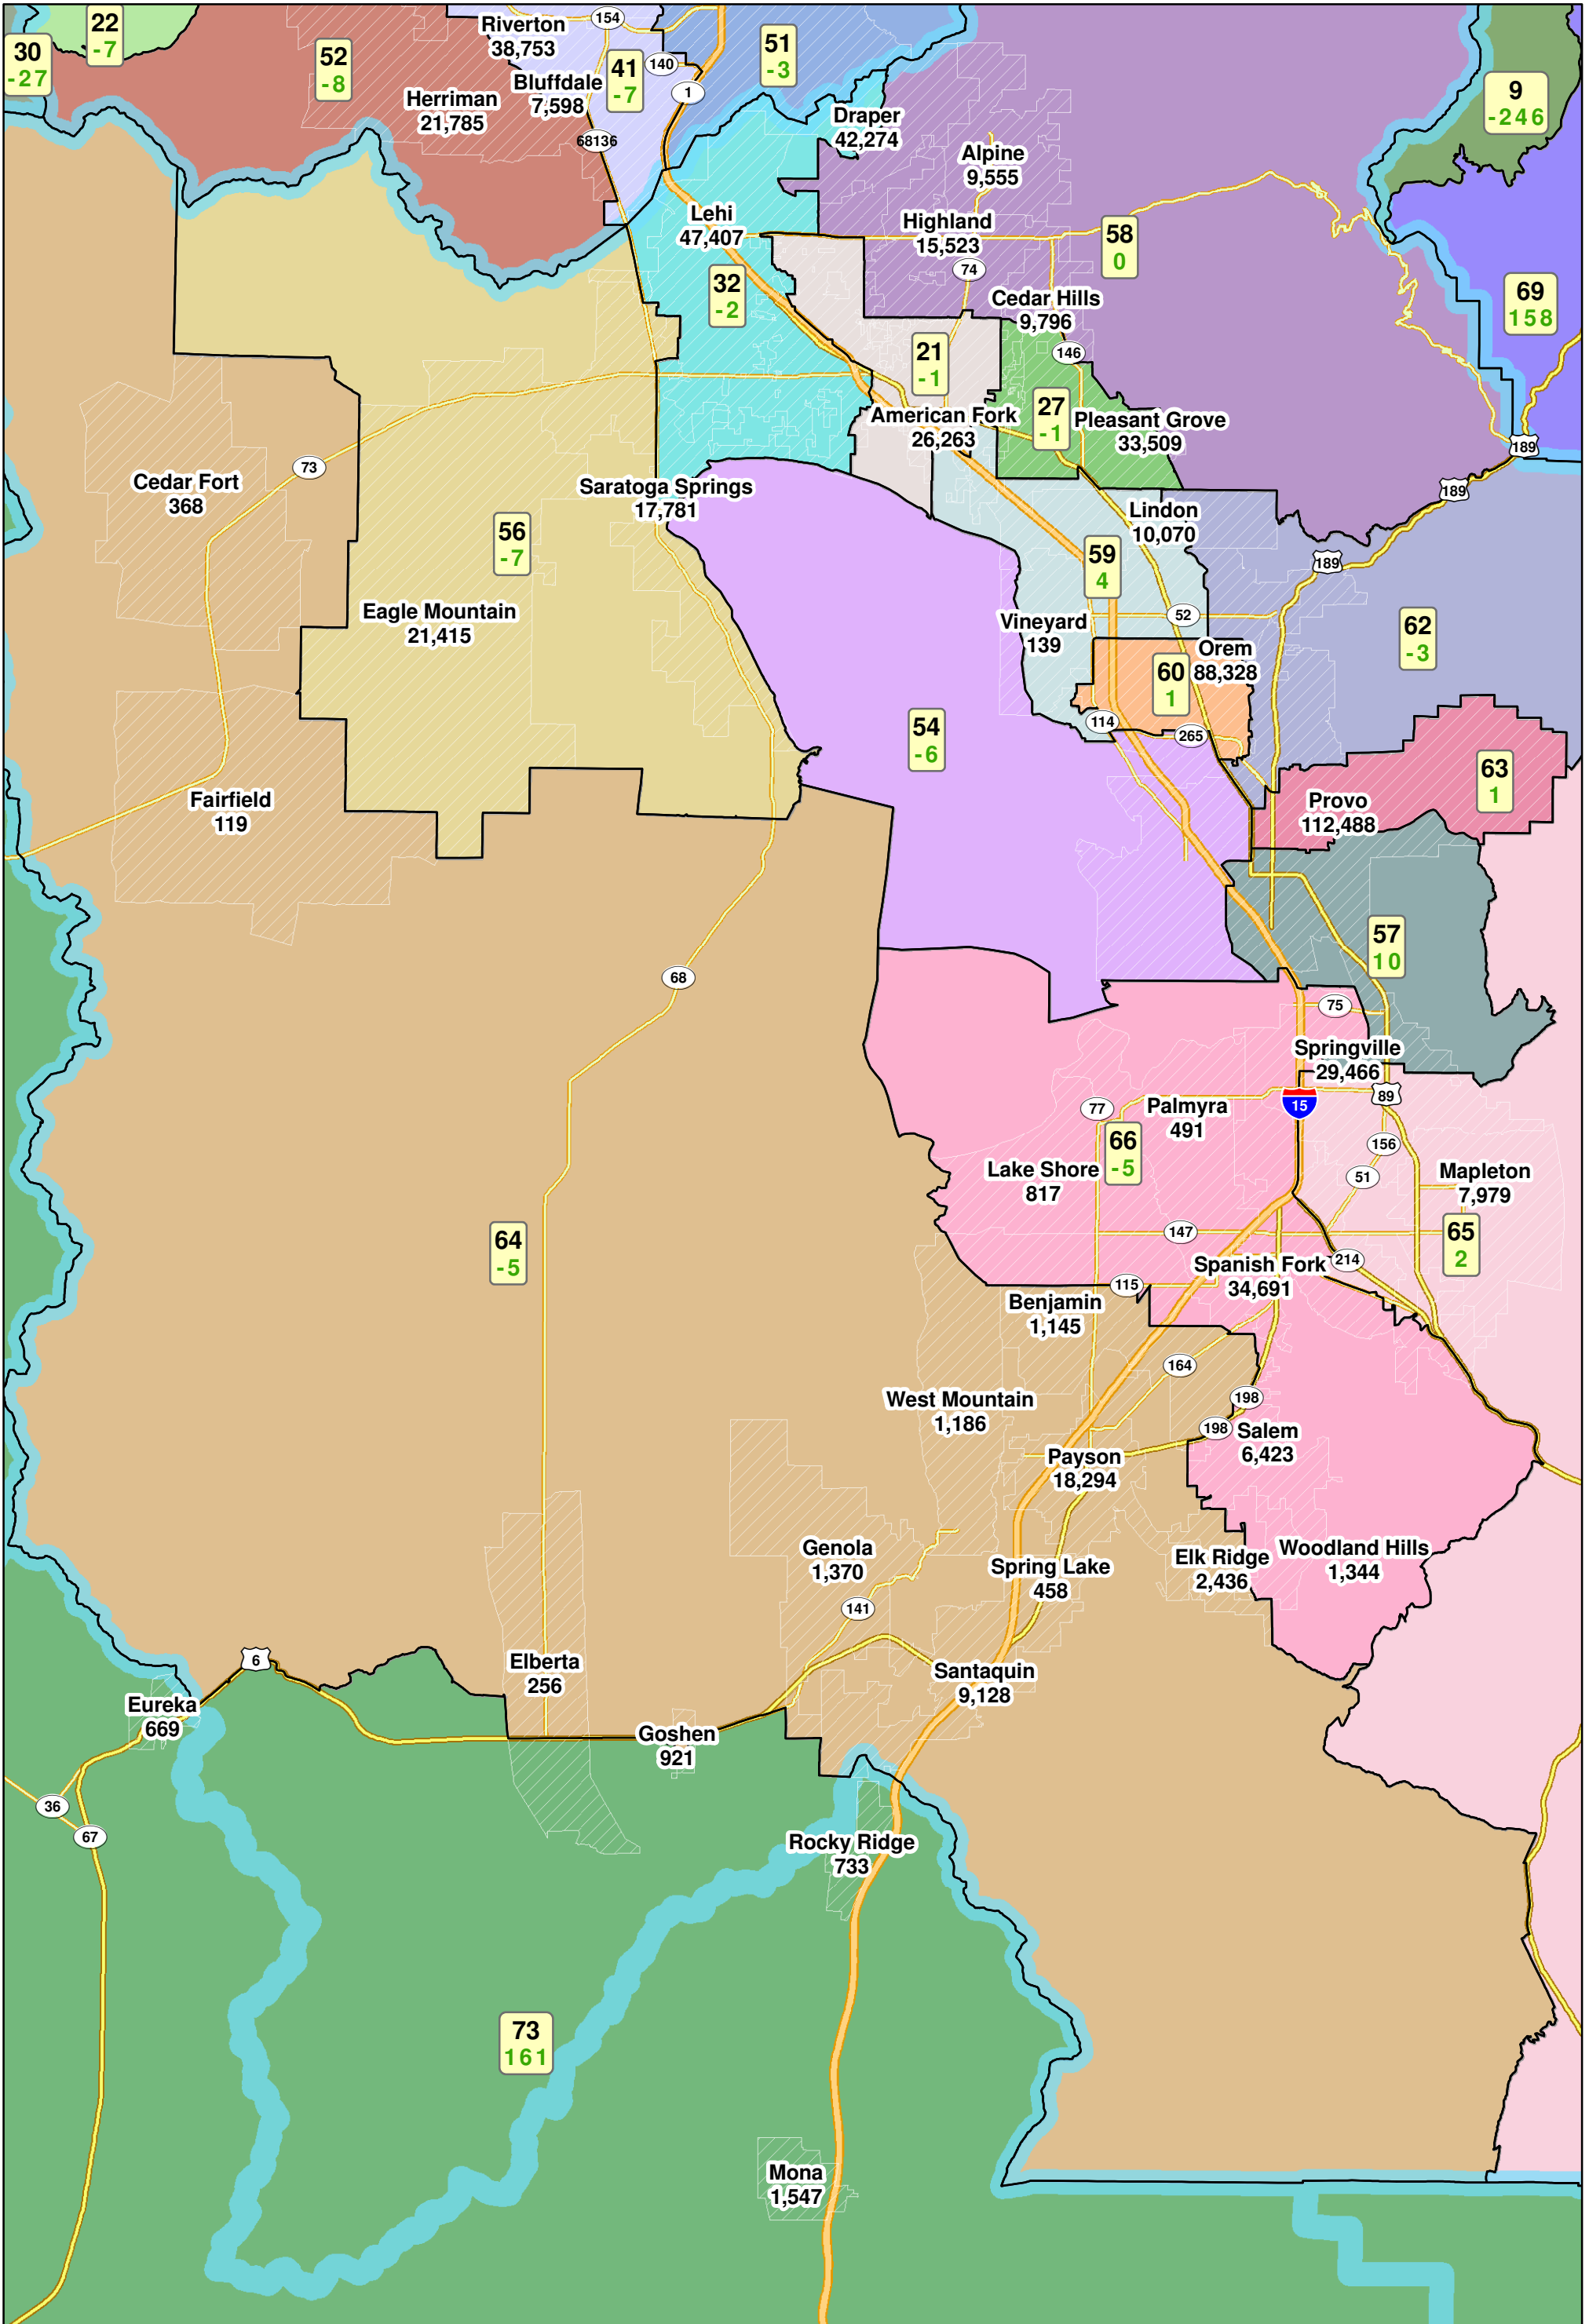

Committee Adopted House Base Map 09/12/11

Cache County

Note: The number below the district number is the deviation from the ideal population of 36,852.

Committee Adopted House Base Map 09/12/11

Weber and Davis County

Note: The number below the district number is the deviation from the ideal population of 36,852.

Committee Adopted House Base Map 09/12/11

Salt Lake County

Note: The number below the district number is the deviation from the ideal population of 36,852.

Committee Adopted House Base Map 09/12/11

Utah County

Note: The number below the district number is the deviation from the ideal population of 36,852.

Committee Adopted House Base Map 09/12/11

Washington and Iron County

Note: The number below the district number is the deviation from the ideal population of 36,852.

Committee Adopted House Base Map 09/12/11

Tooele County

Note: The number below the district number is the deviation from the ideal population of 36,852.