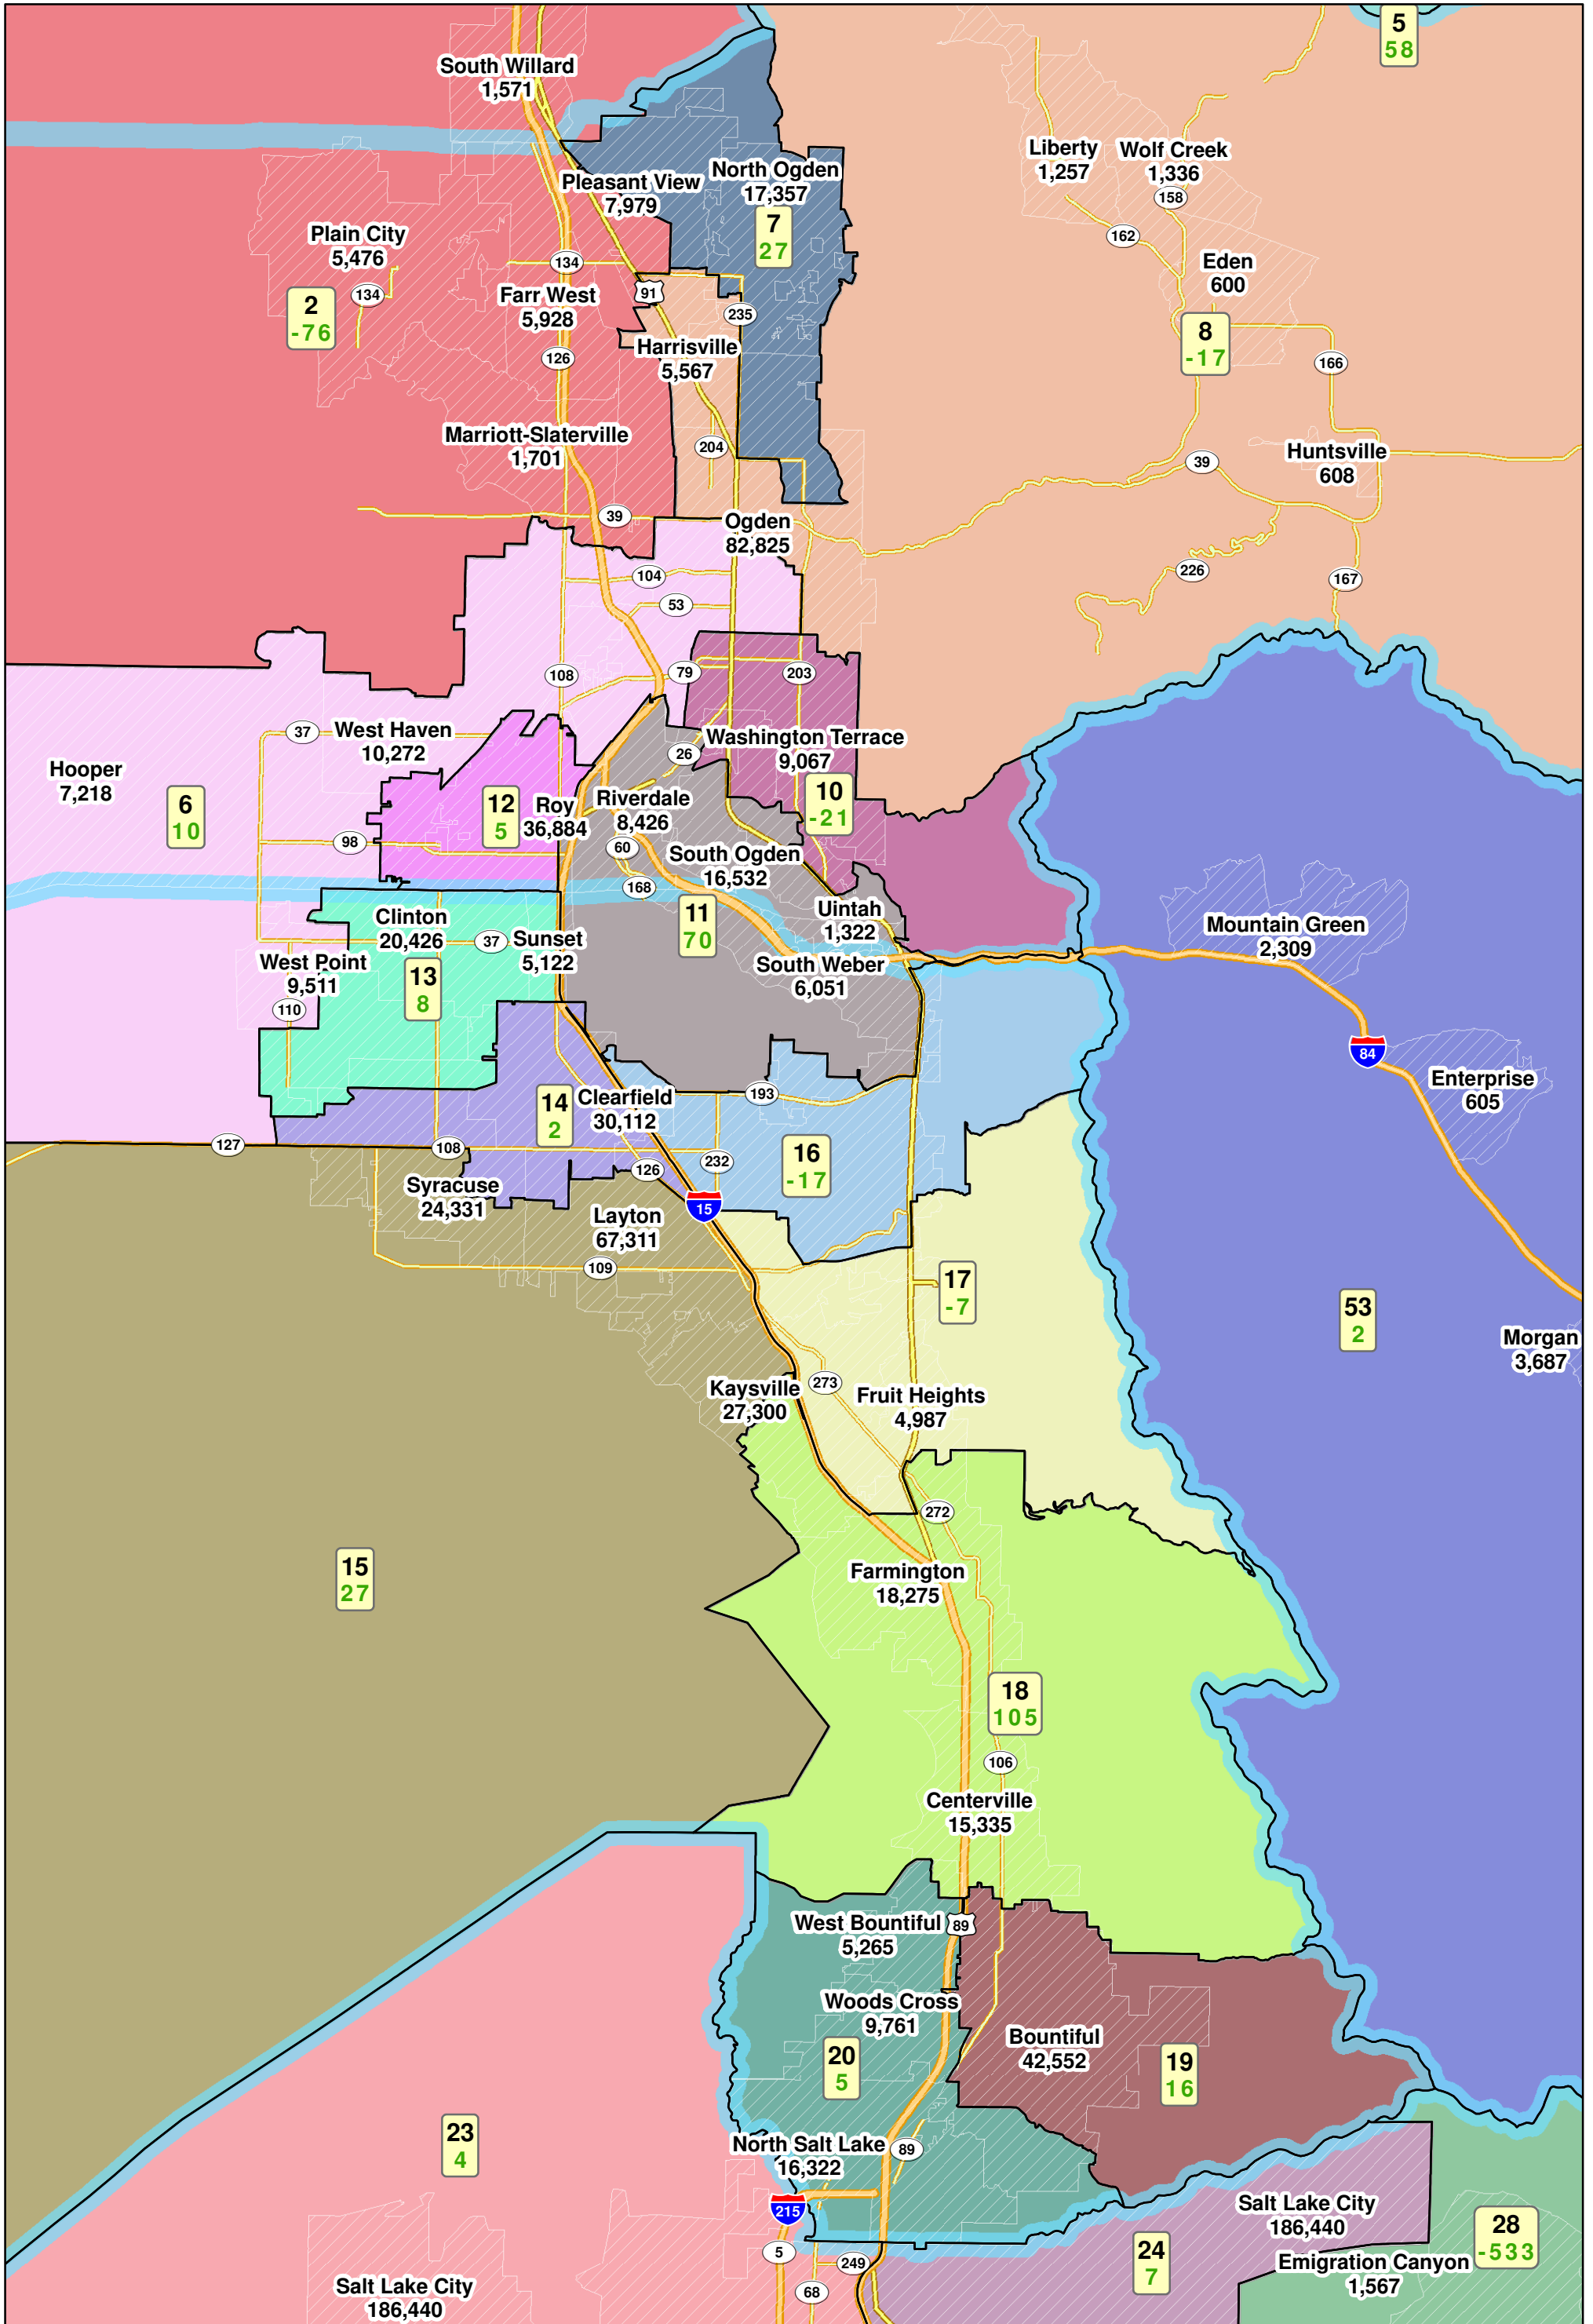

Committee Adopted House Base Map 09/12/11

Cache County

Note: The number below the district number is the deviation from the ideal population of 36,852.

Committee Adopted House Base Map 09/12/11

Weber and Davis County

Note: The number below the district number is the deviation from the ideal population of 36,852.

Committee Adopted House Base Map 09/12/11

Salt Lake County

Note: The number below the district number is the deviation from the ideal population of 36,852.

Committee Adopted House Base Map 09/12/11

Utah County

Note: The number below the district number is the deviation from the ideal population of 36,852.

Committee Adopted House Base Map 09/12/11

Washington and Iron County

Note: The number below the district number is the deviation from the ideal population of 36,852.

Committee Adopted House Base Map 09/12/11

Tooele County

Note: The number below the district number is the deviation from the ideal population of 36,852.