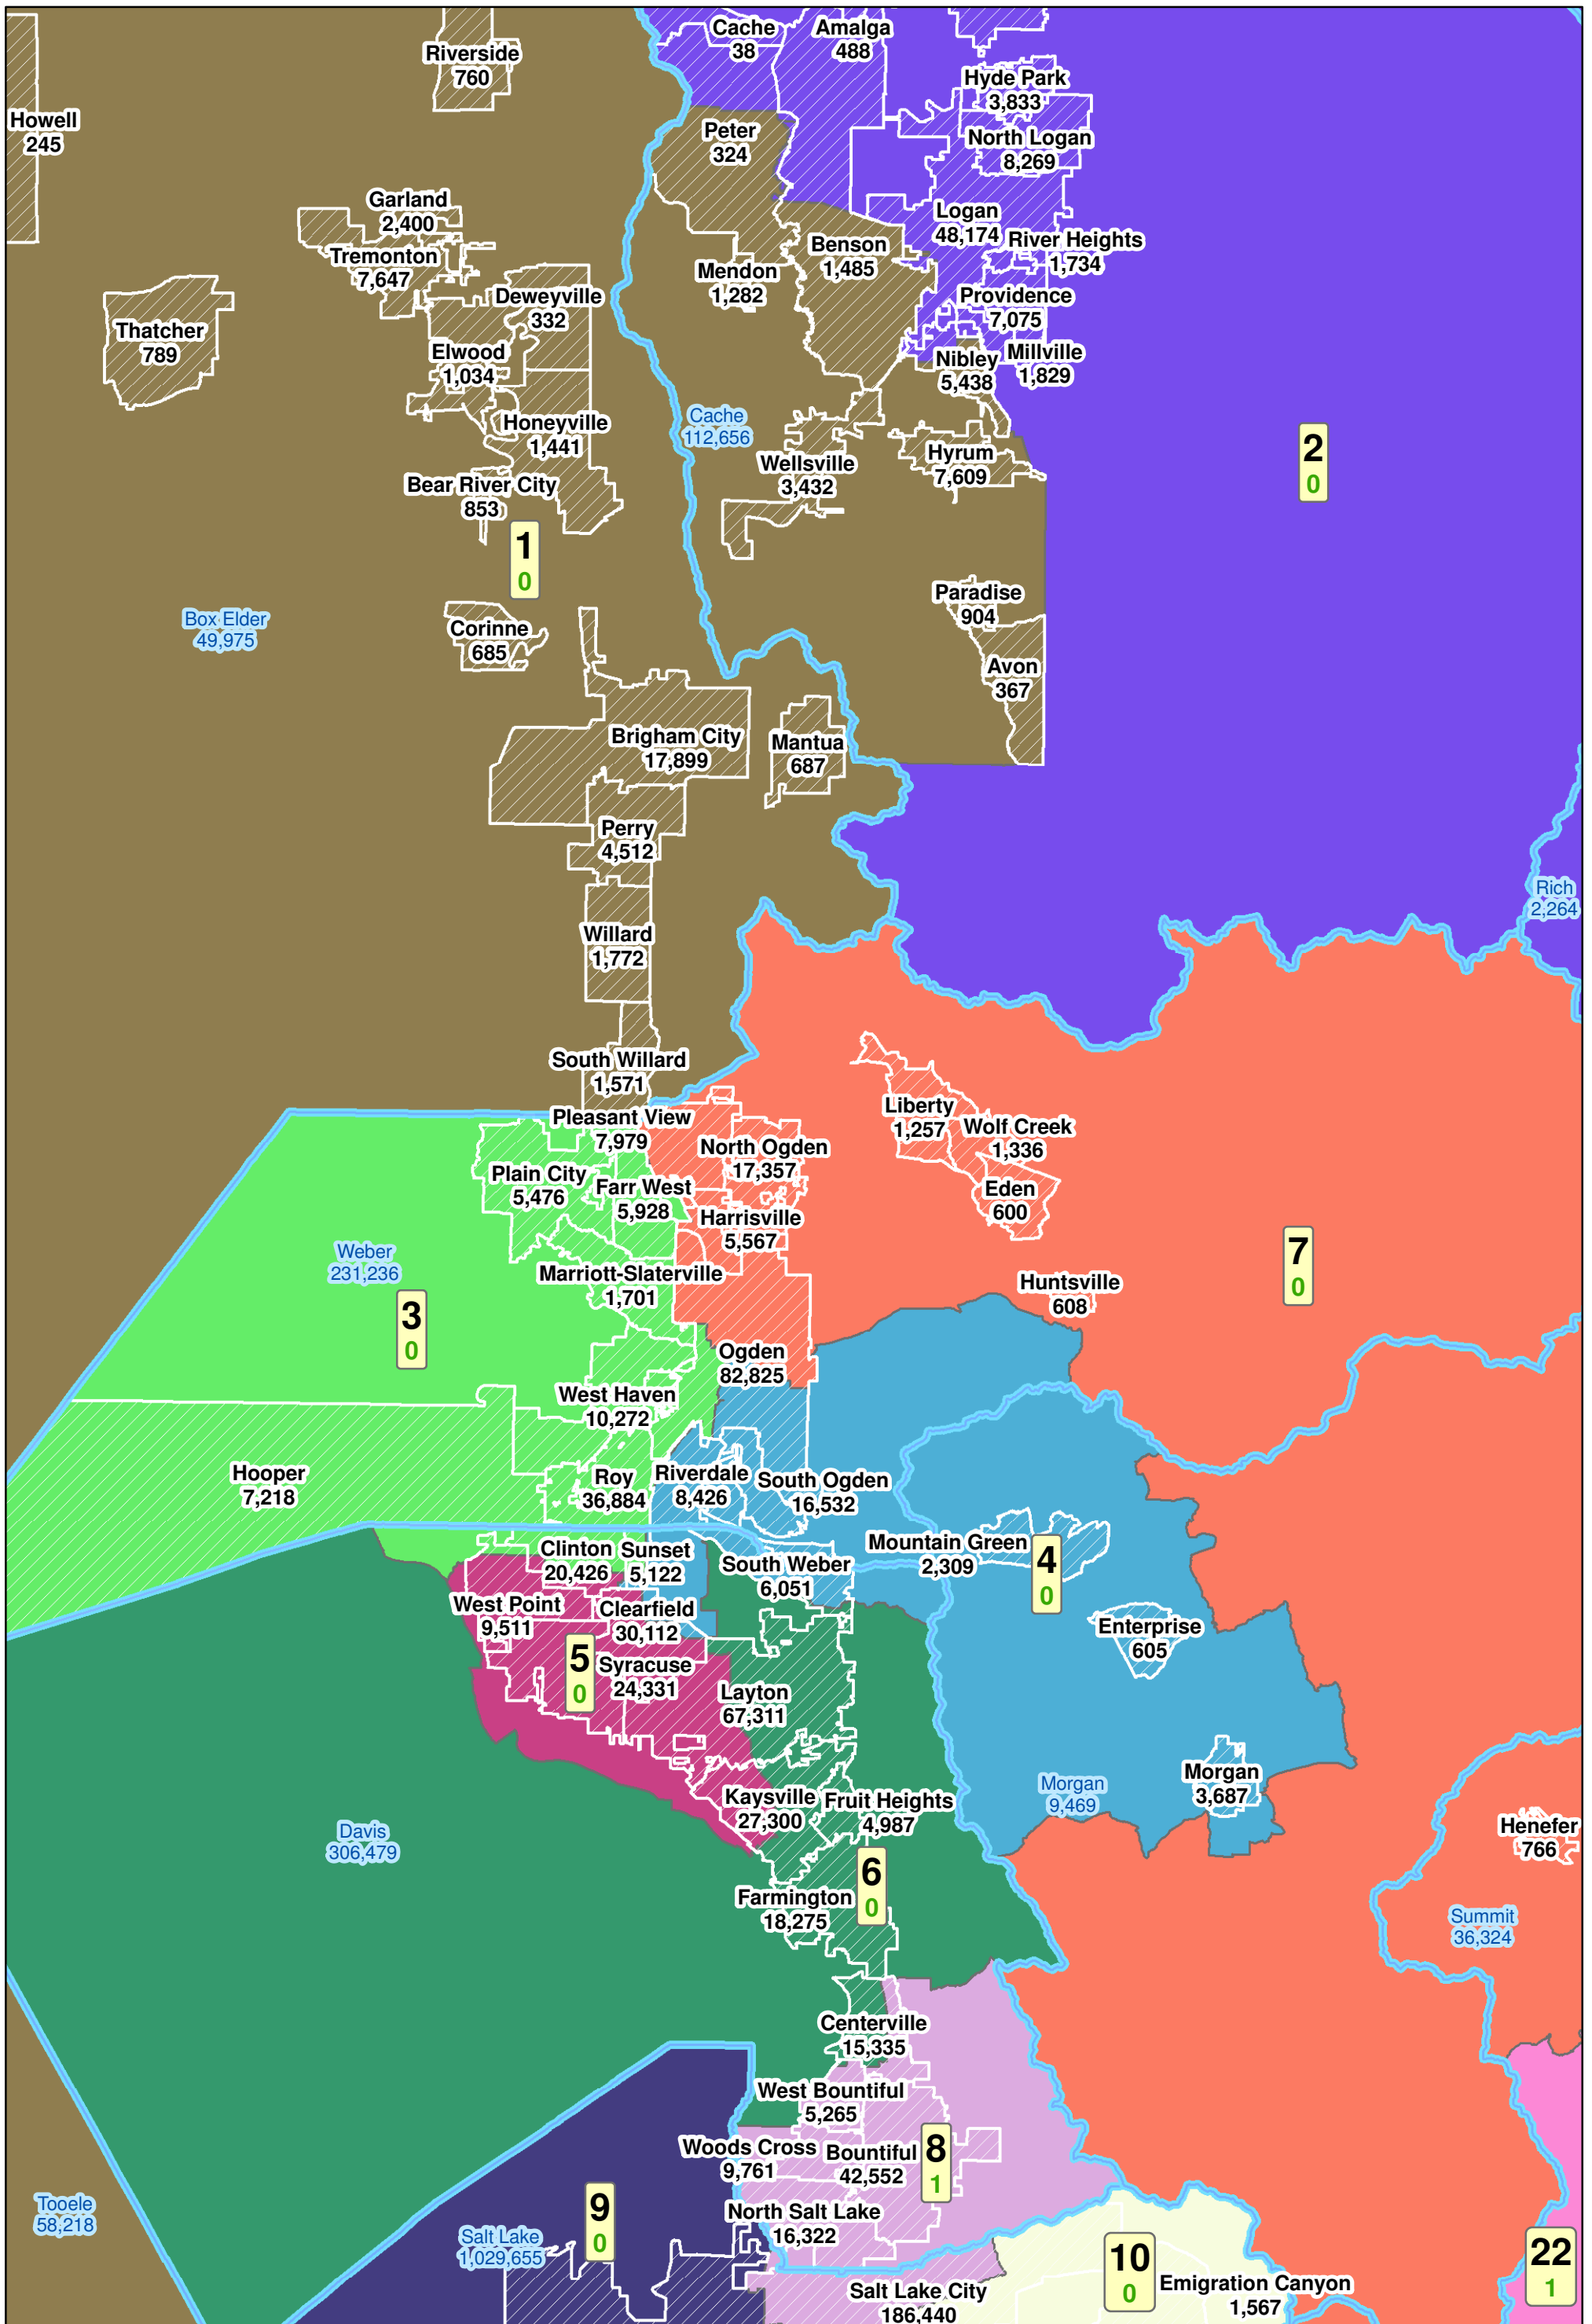

Okerlund Draft 3 of a Potential Senate Base Plan

Statewide View

Okerlund Draft 3 of a Potential Senate Base Plan

Northern Utah

Okerlund Draft 3 of a Potential Senate Base Plan

Salt Lake County

Okerlund Draft 3 of a Potential Senate Base Plan

Utah County