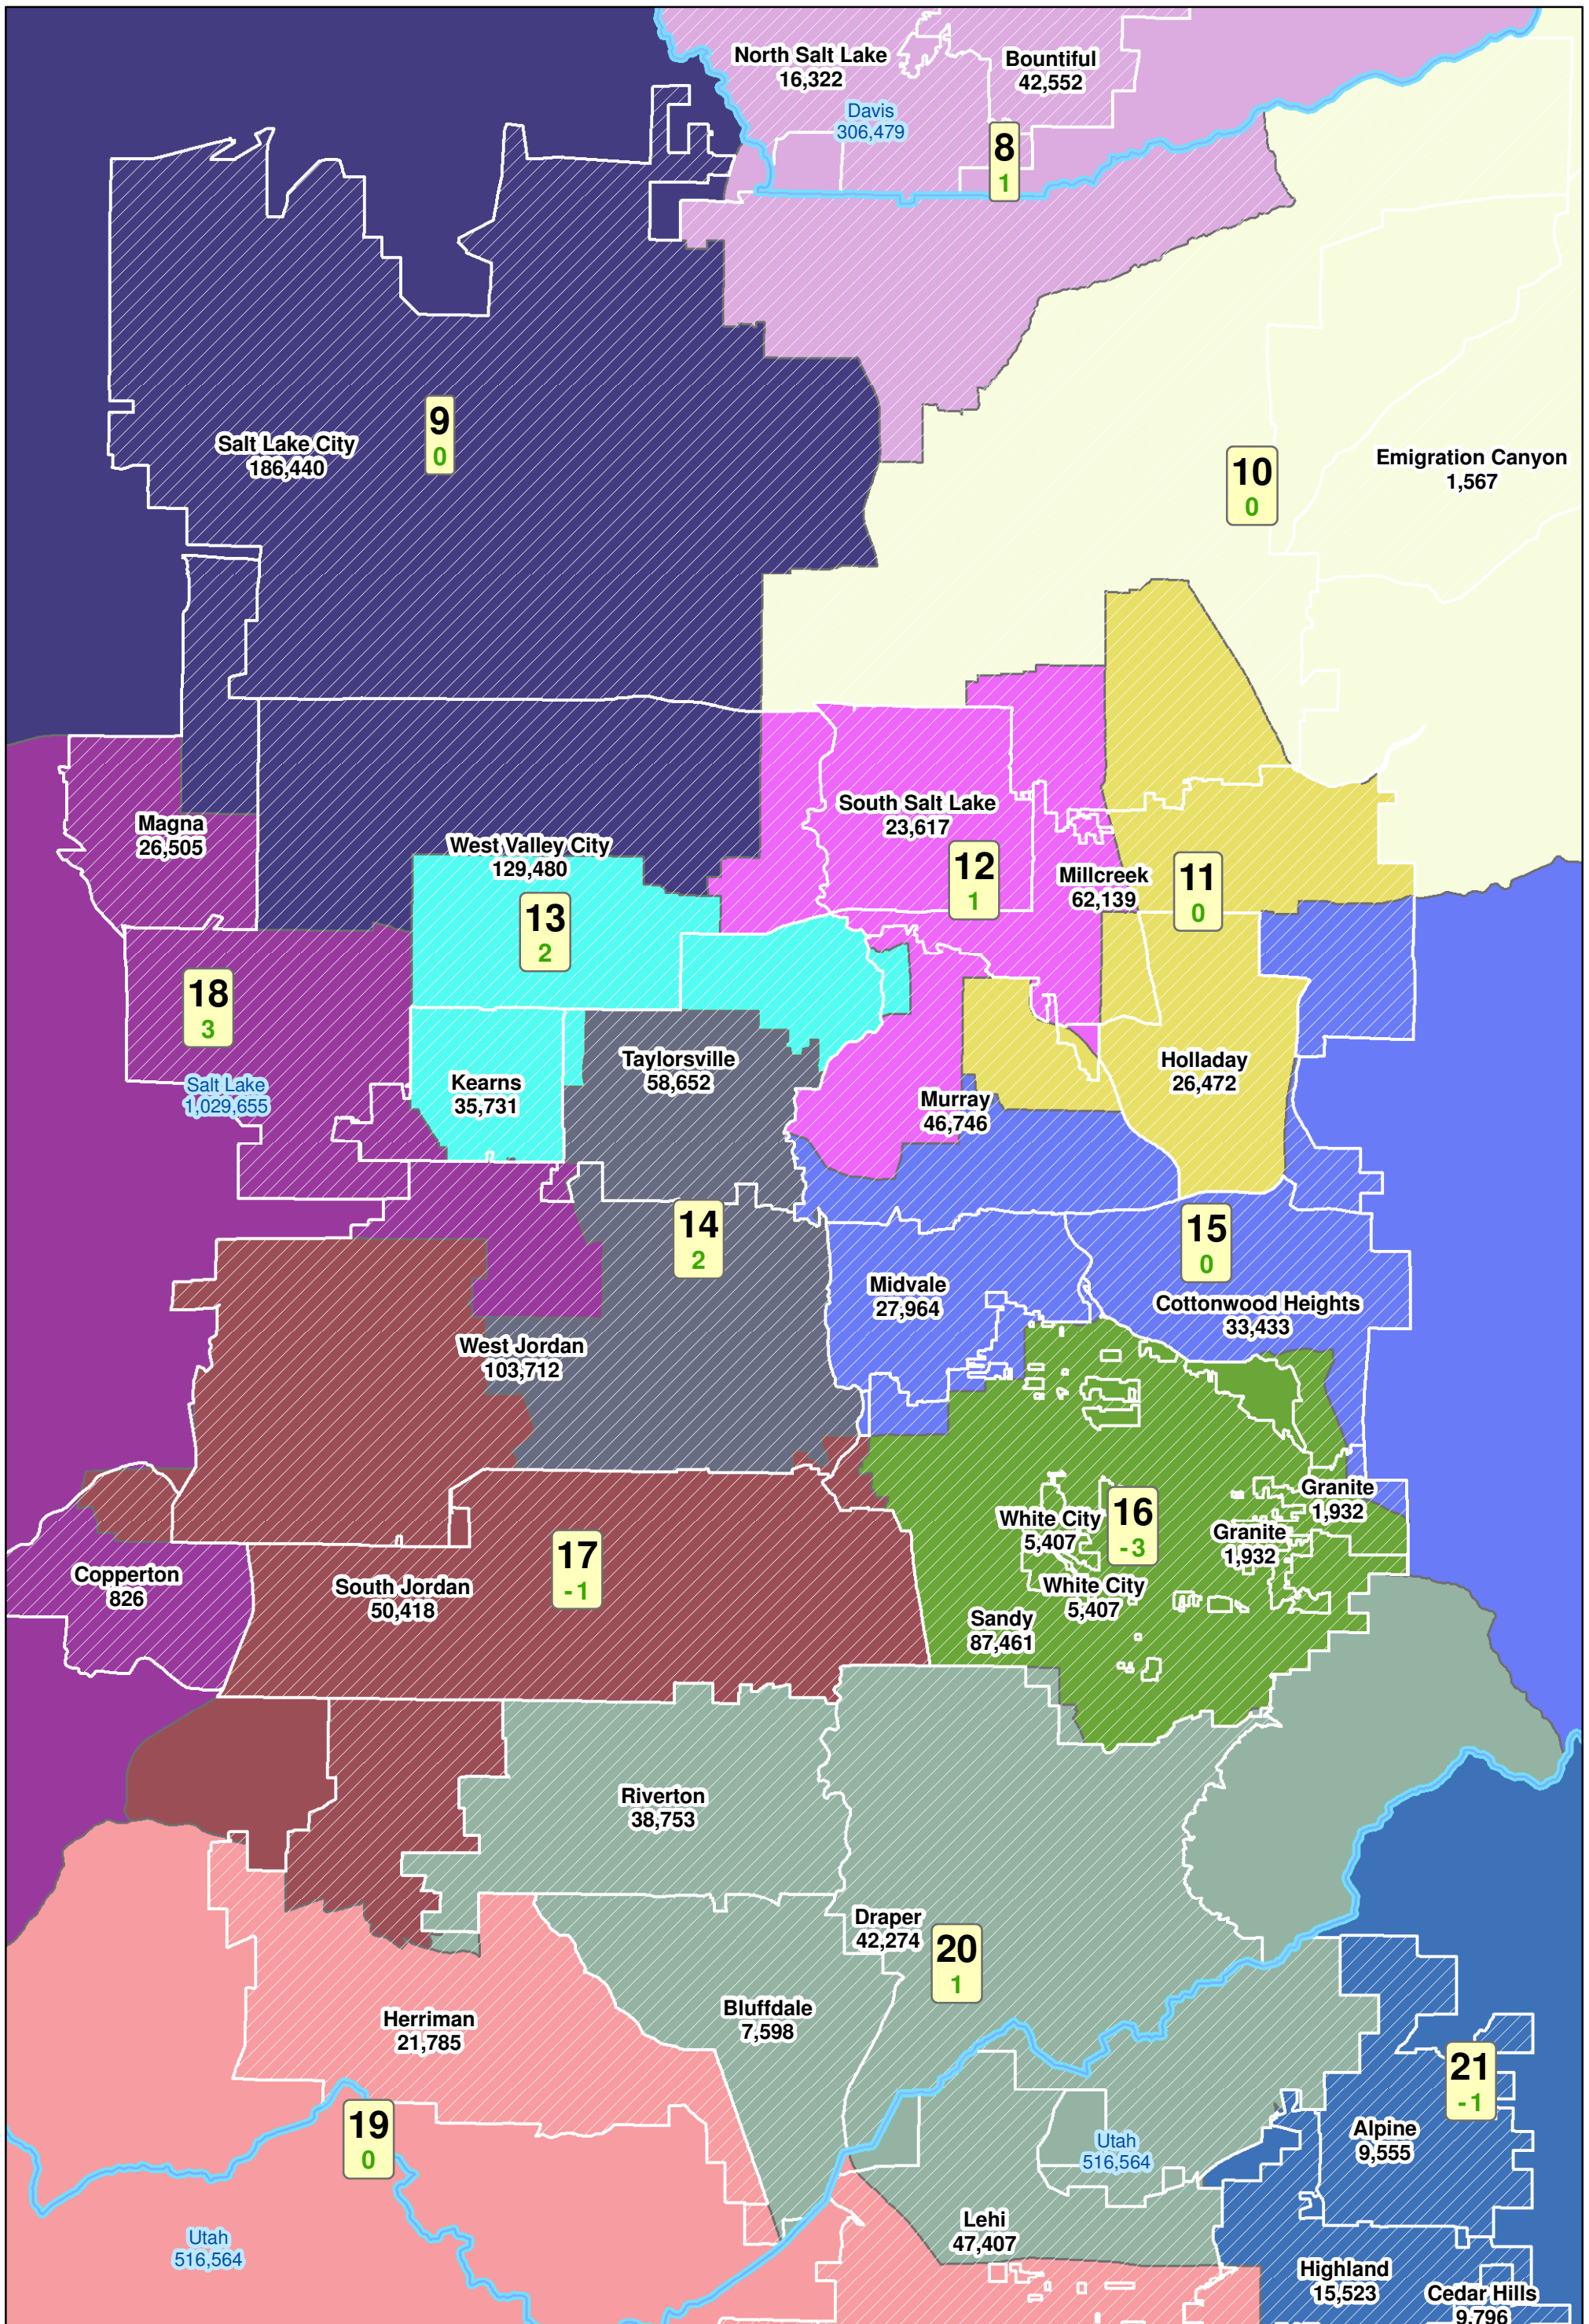

Okerlund Draft 3 of a Potential Senate Base Plan

Statewide View

Okerlund Draft 3 of a Potential Senate Base Plan

Northern Utah

Okerlund Draft 3 of a Potential Senate Base Plan

Salt Lake County

Okerlund Draft 3 of a Potential Senate Base Plan

Utah County