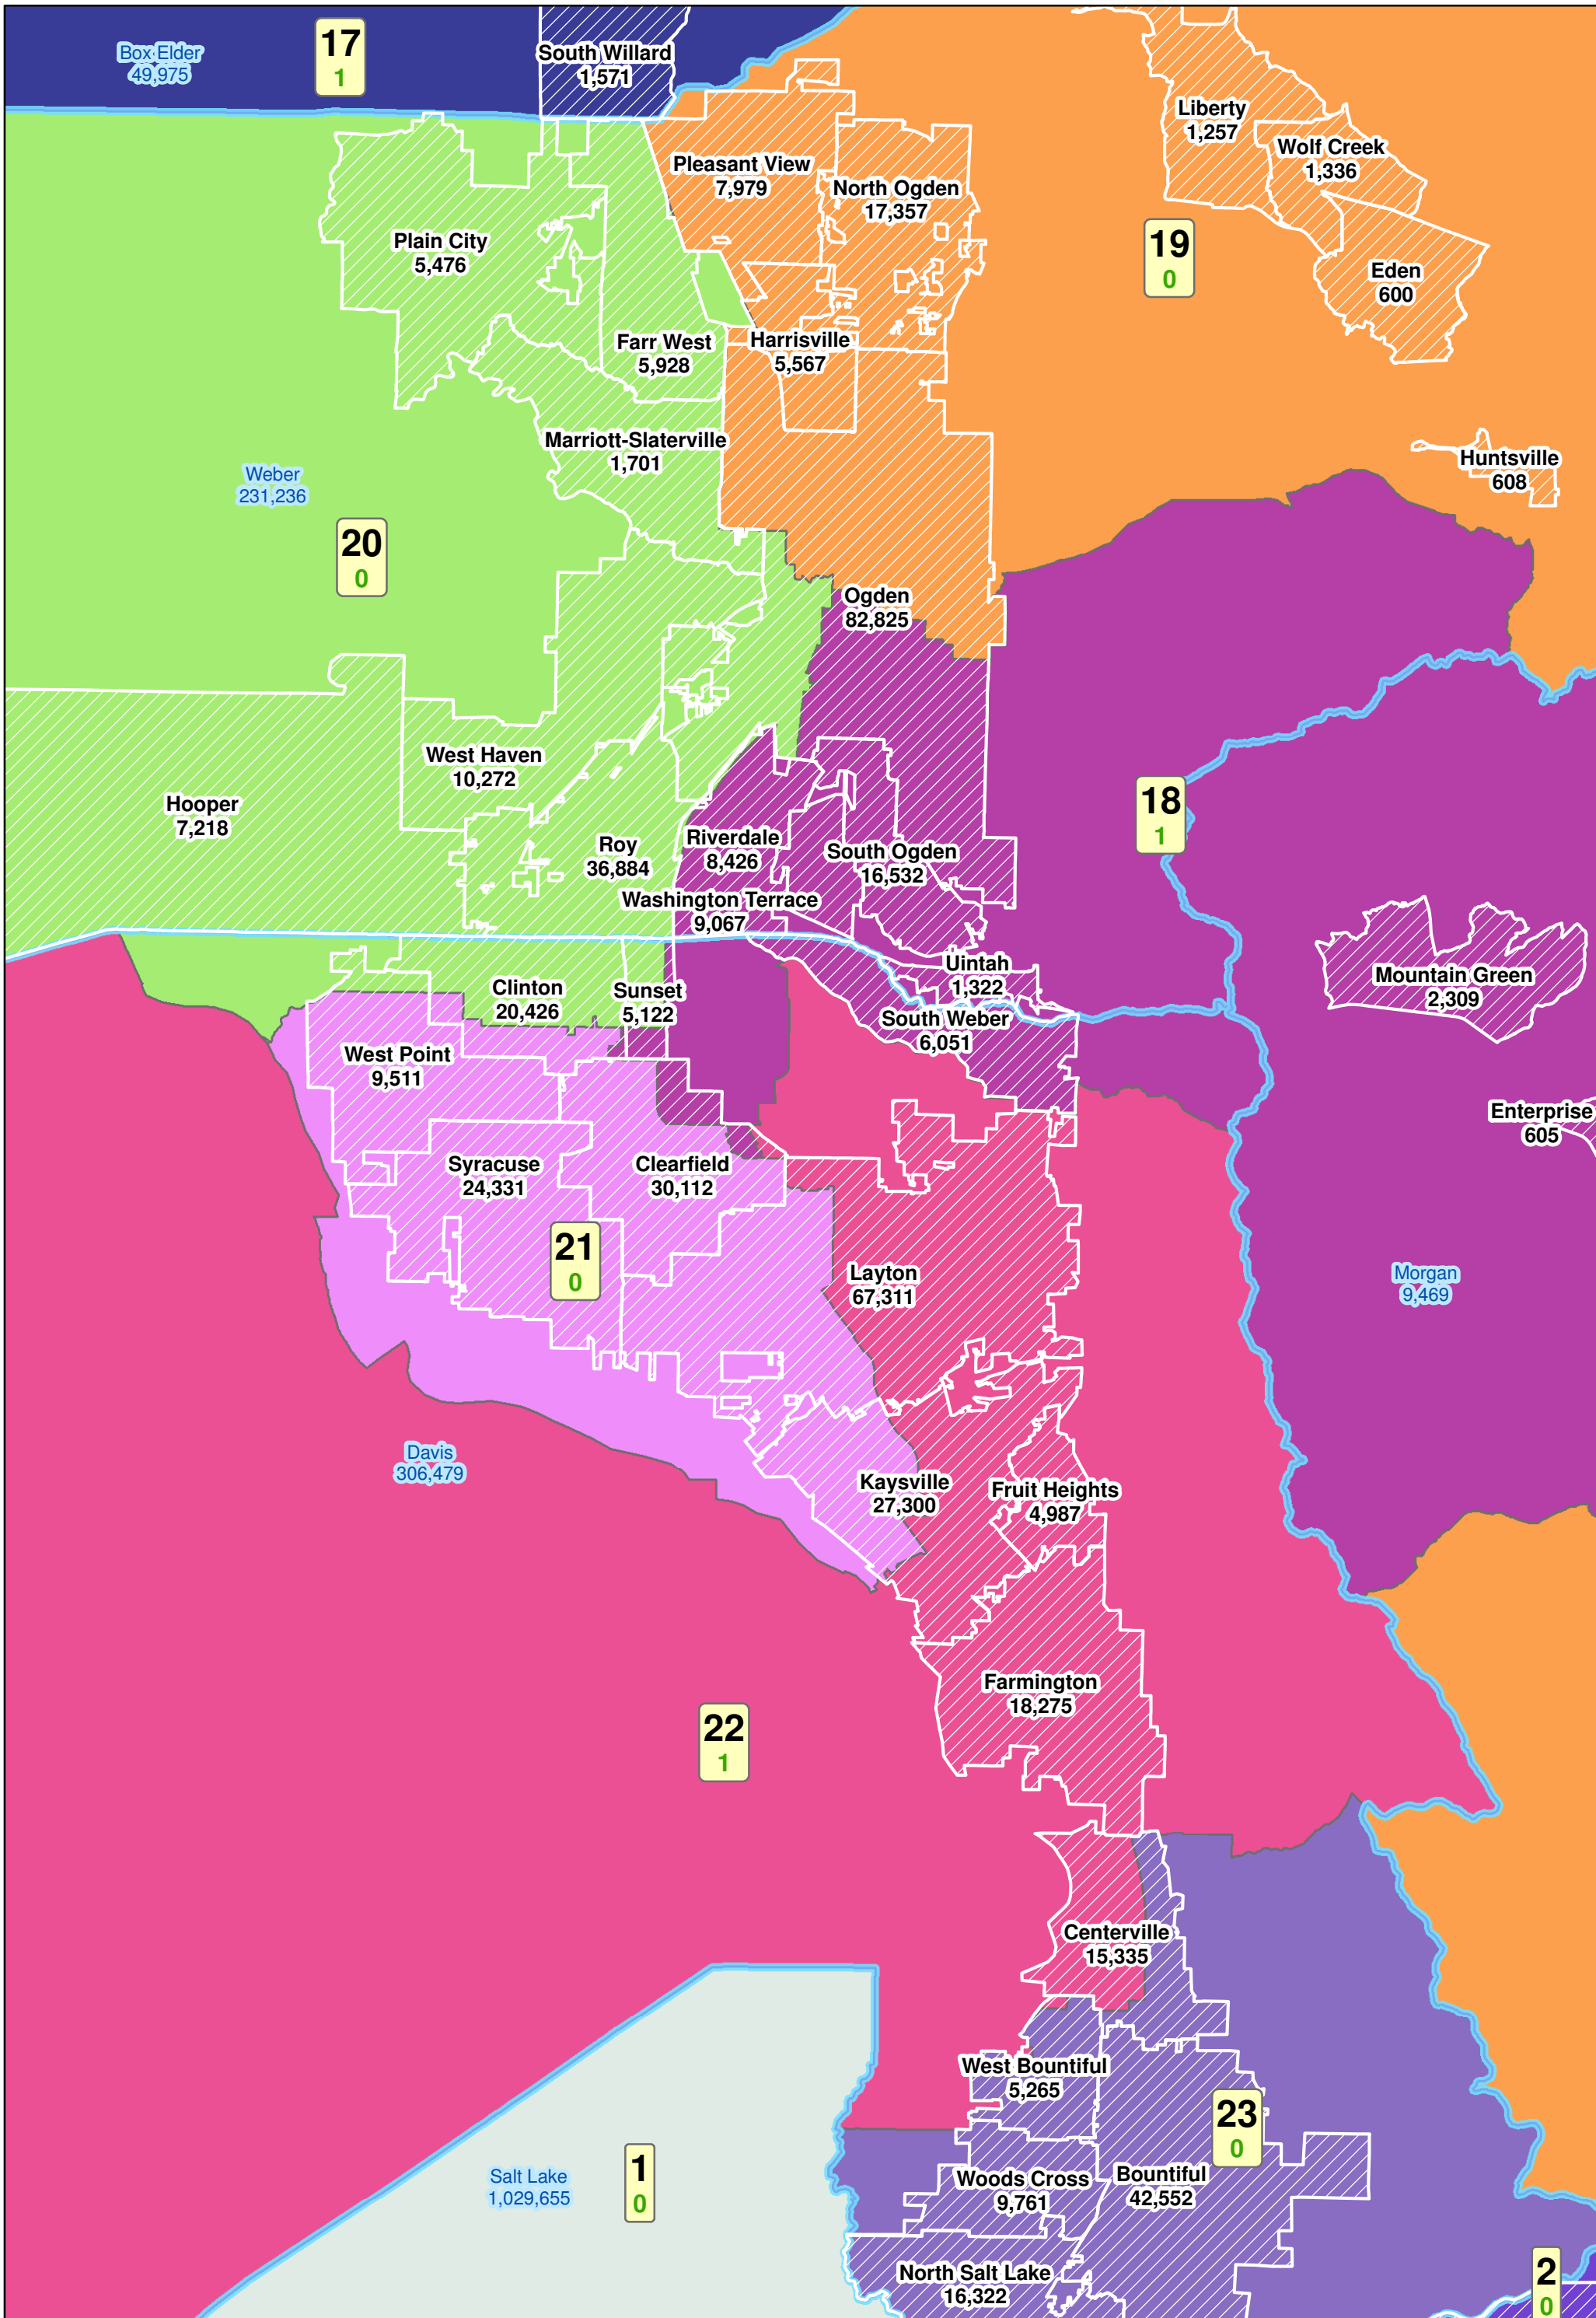

Okerlund Draft 4 of a Potential Senate Plan

Statewide View

Okerlund Draft 4 of a Potential Senate Plan

Weber and Davis Counties

Okerlund Draft 4 of a Potential Senate Plan

Salt Lake County

Okerlund Draft 4 of a Potential Senate Plan

Utah and Wasatch Counties