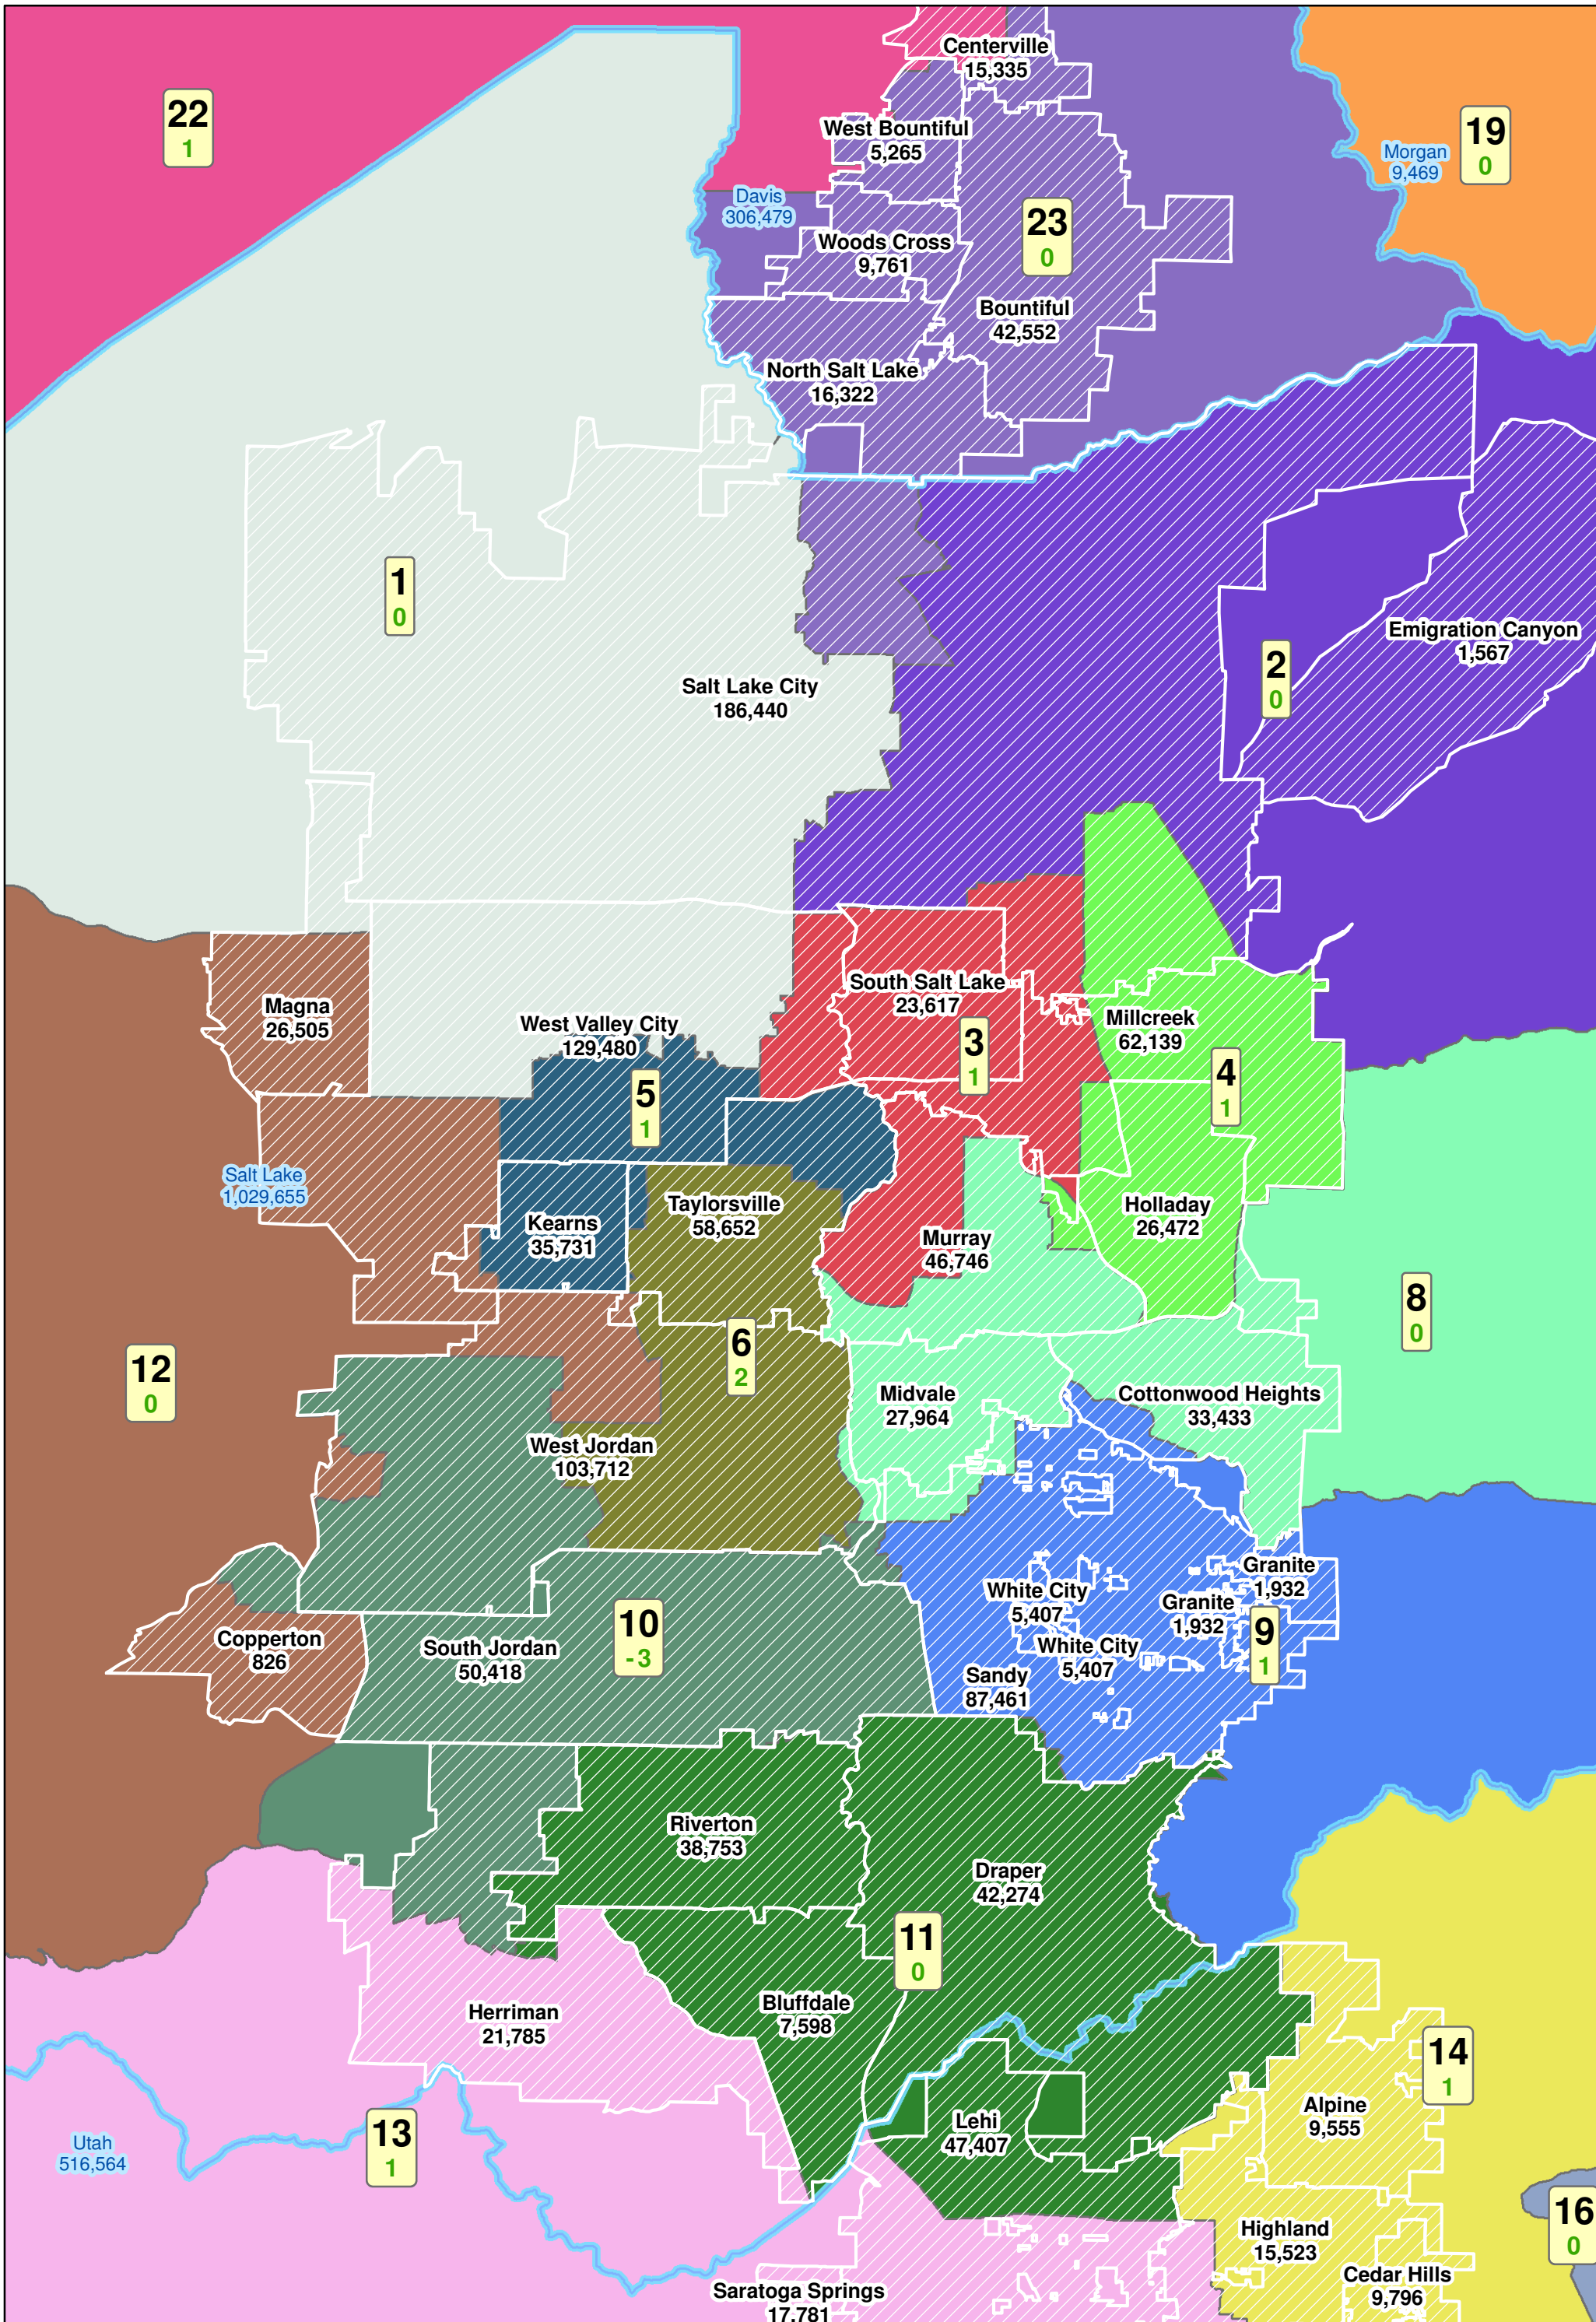

Okerlund Draft 4 of a Potential Senate Plan

Statewide View

Okerlund Draft 4 of a Potential Senate Plan

Weber and Davis Counties

Okerlund Draft 4 of a Potential Senate Plan

Salt Lake County

Okerlund Draft 4 of a Potential Senate Plan

Utah and Wasatch Counties