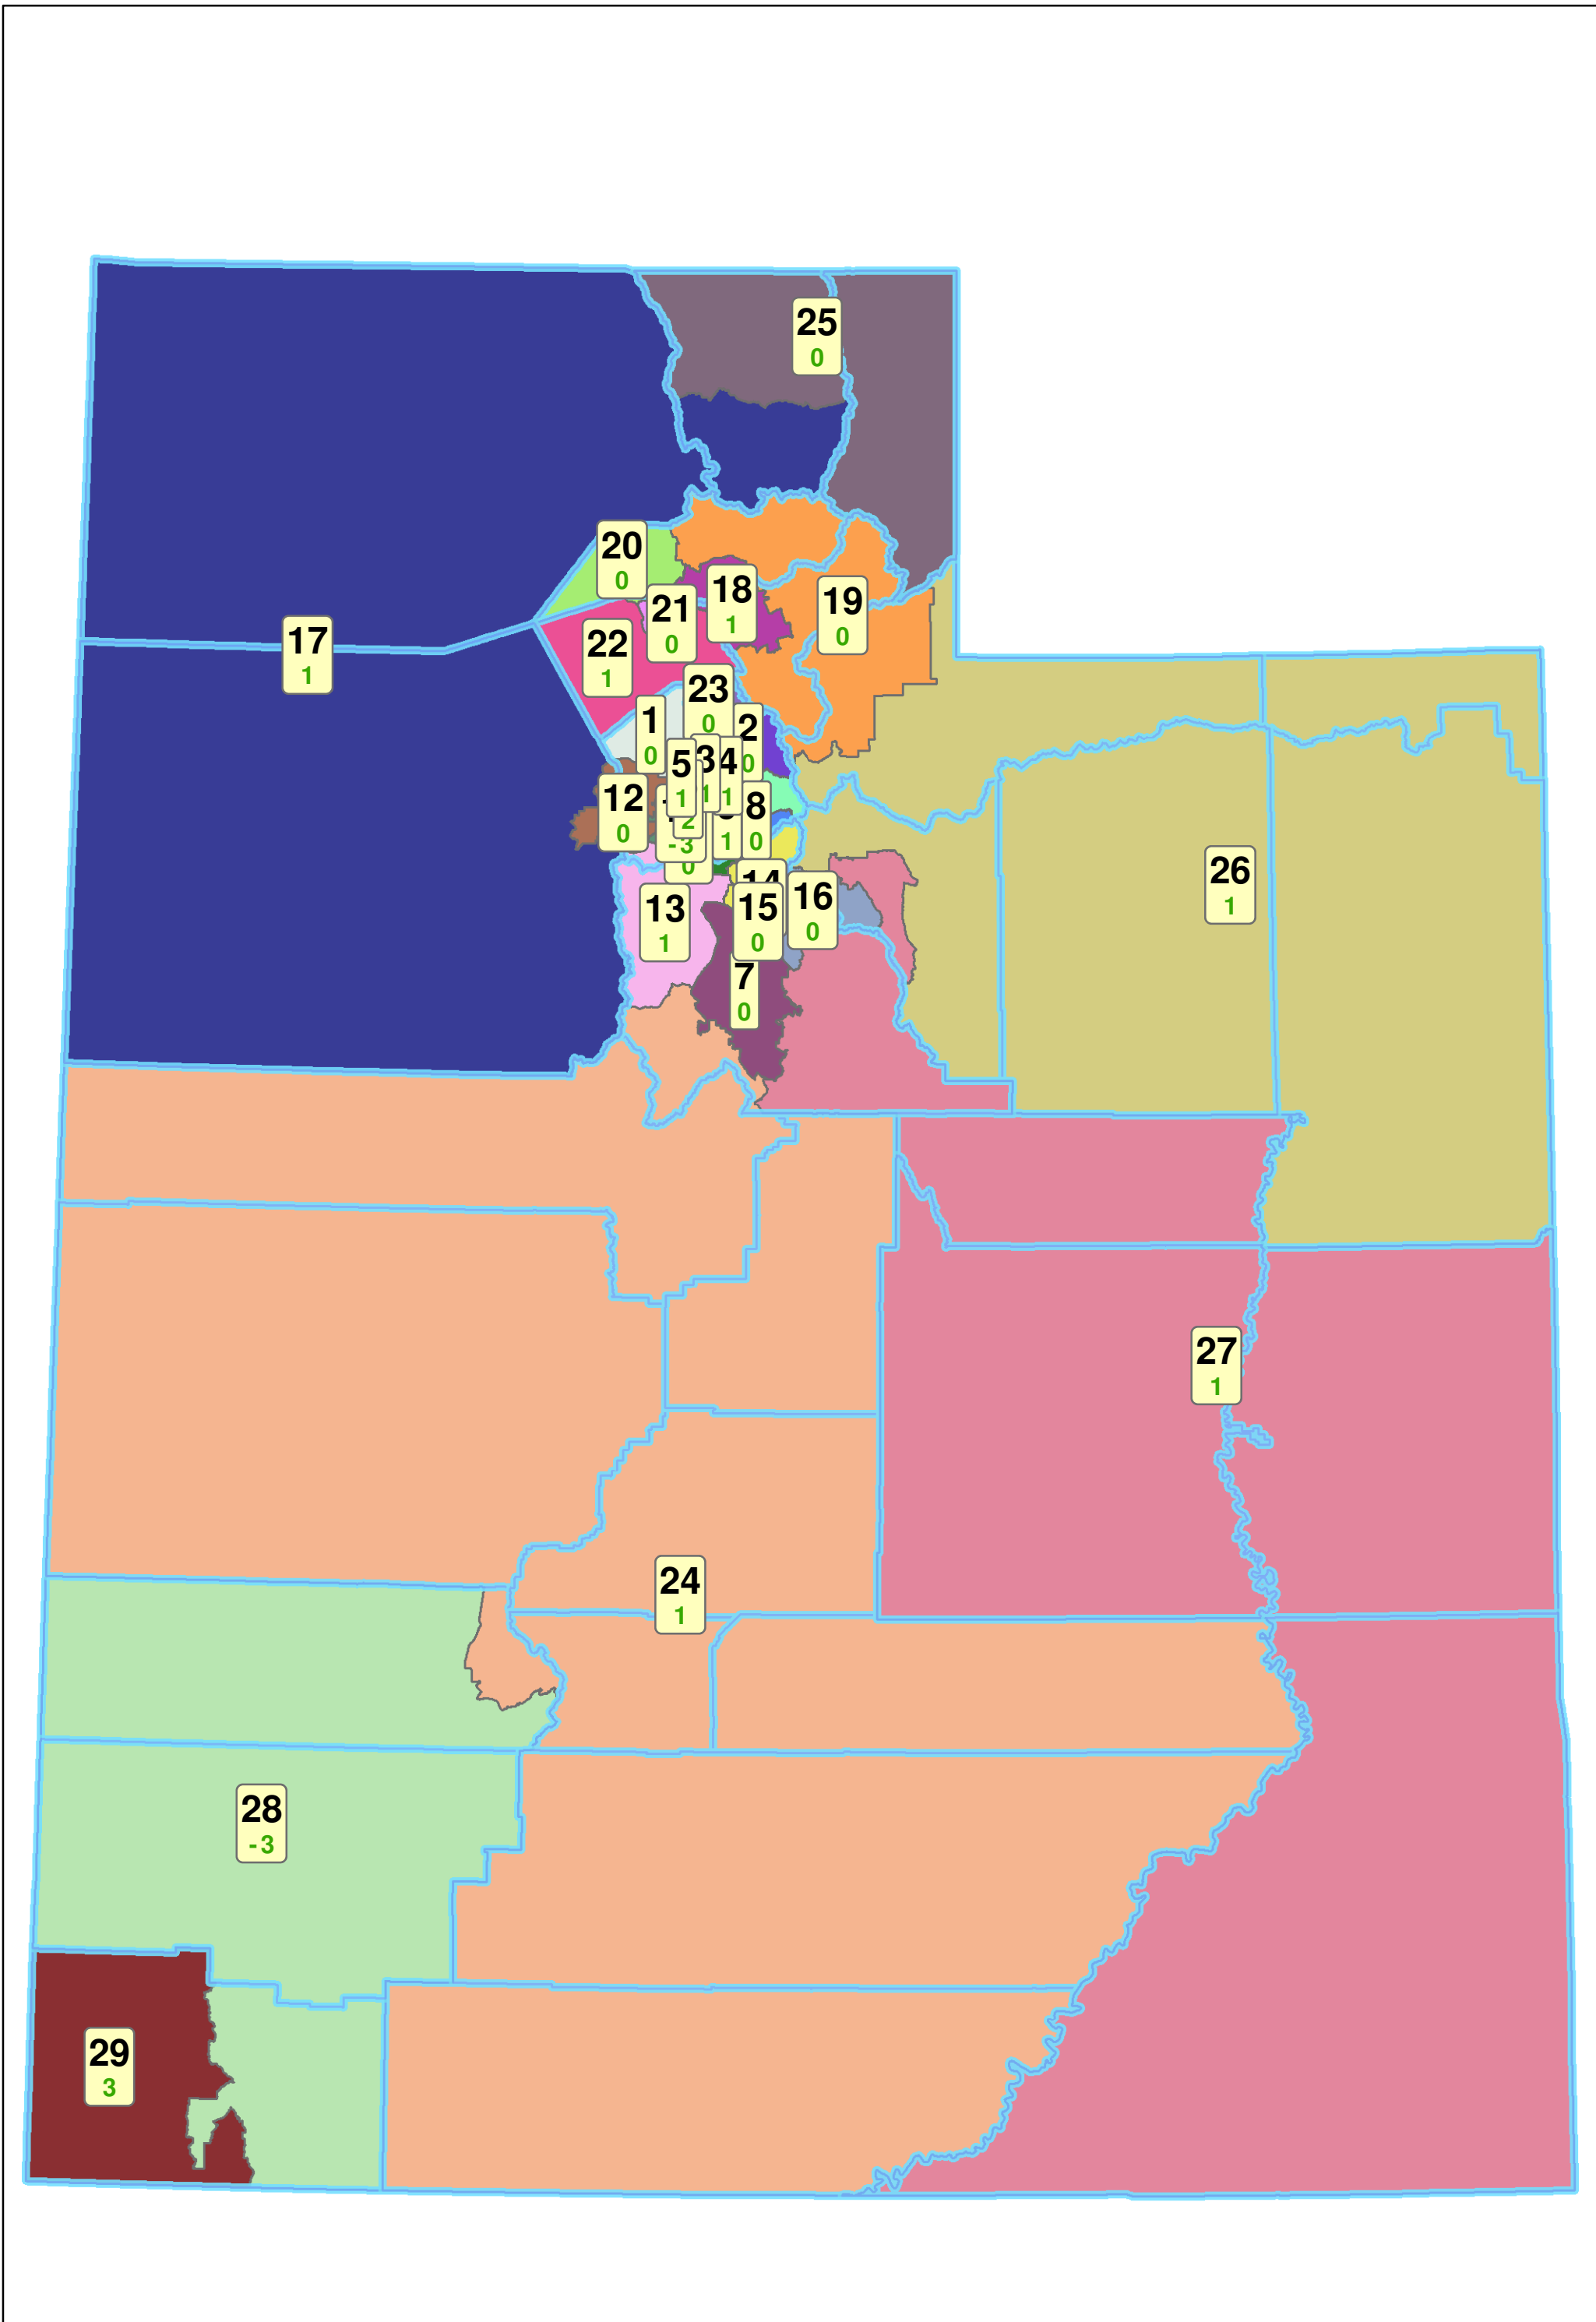

Okerlund Draft 4 of a Potential Senate Plan

Statewide View

Okerlund Draft 4 of a Potential Senate Plan

Weber and Davis Counties

Okerlund Draft 4 of a Potential Senate Plan

Salt Lake County

Okerlund Draft 4 of a Potential Senate Plan

Utah and Wasatch Counties