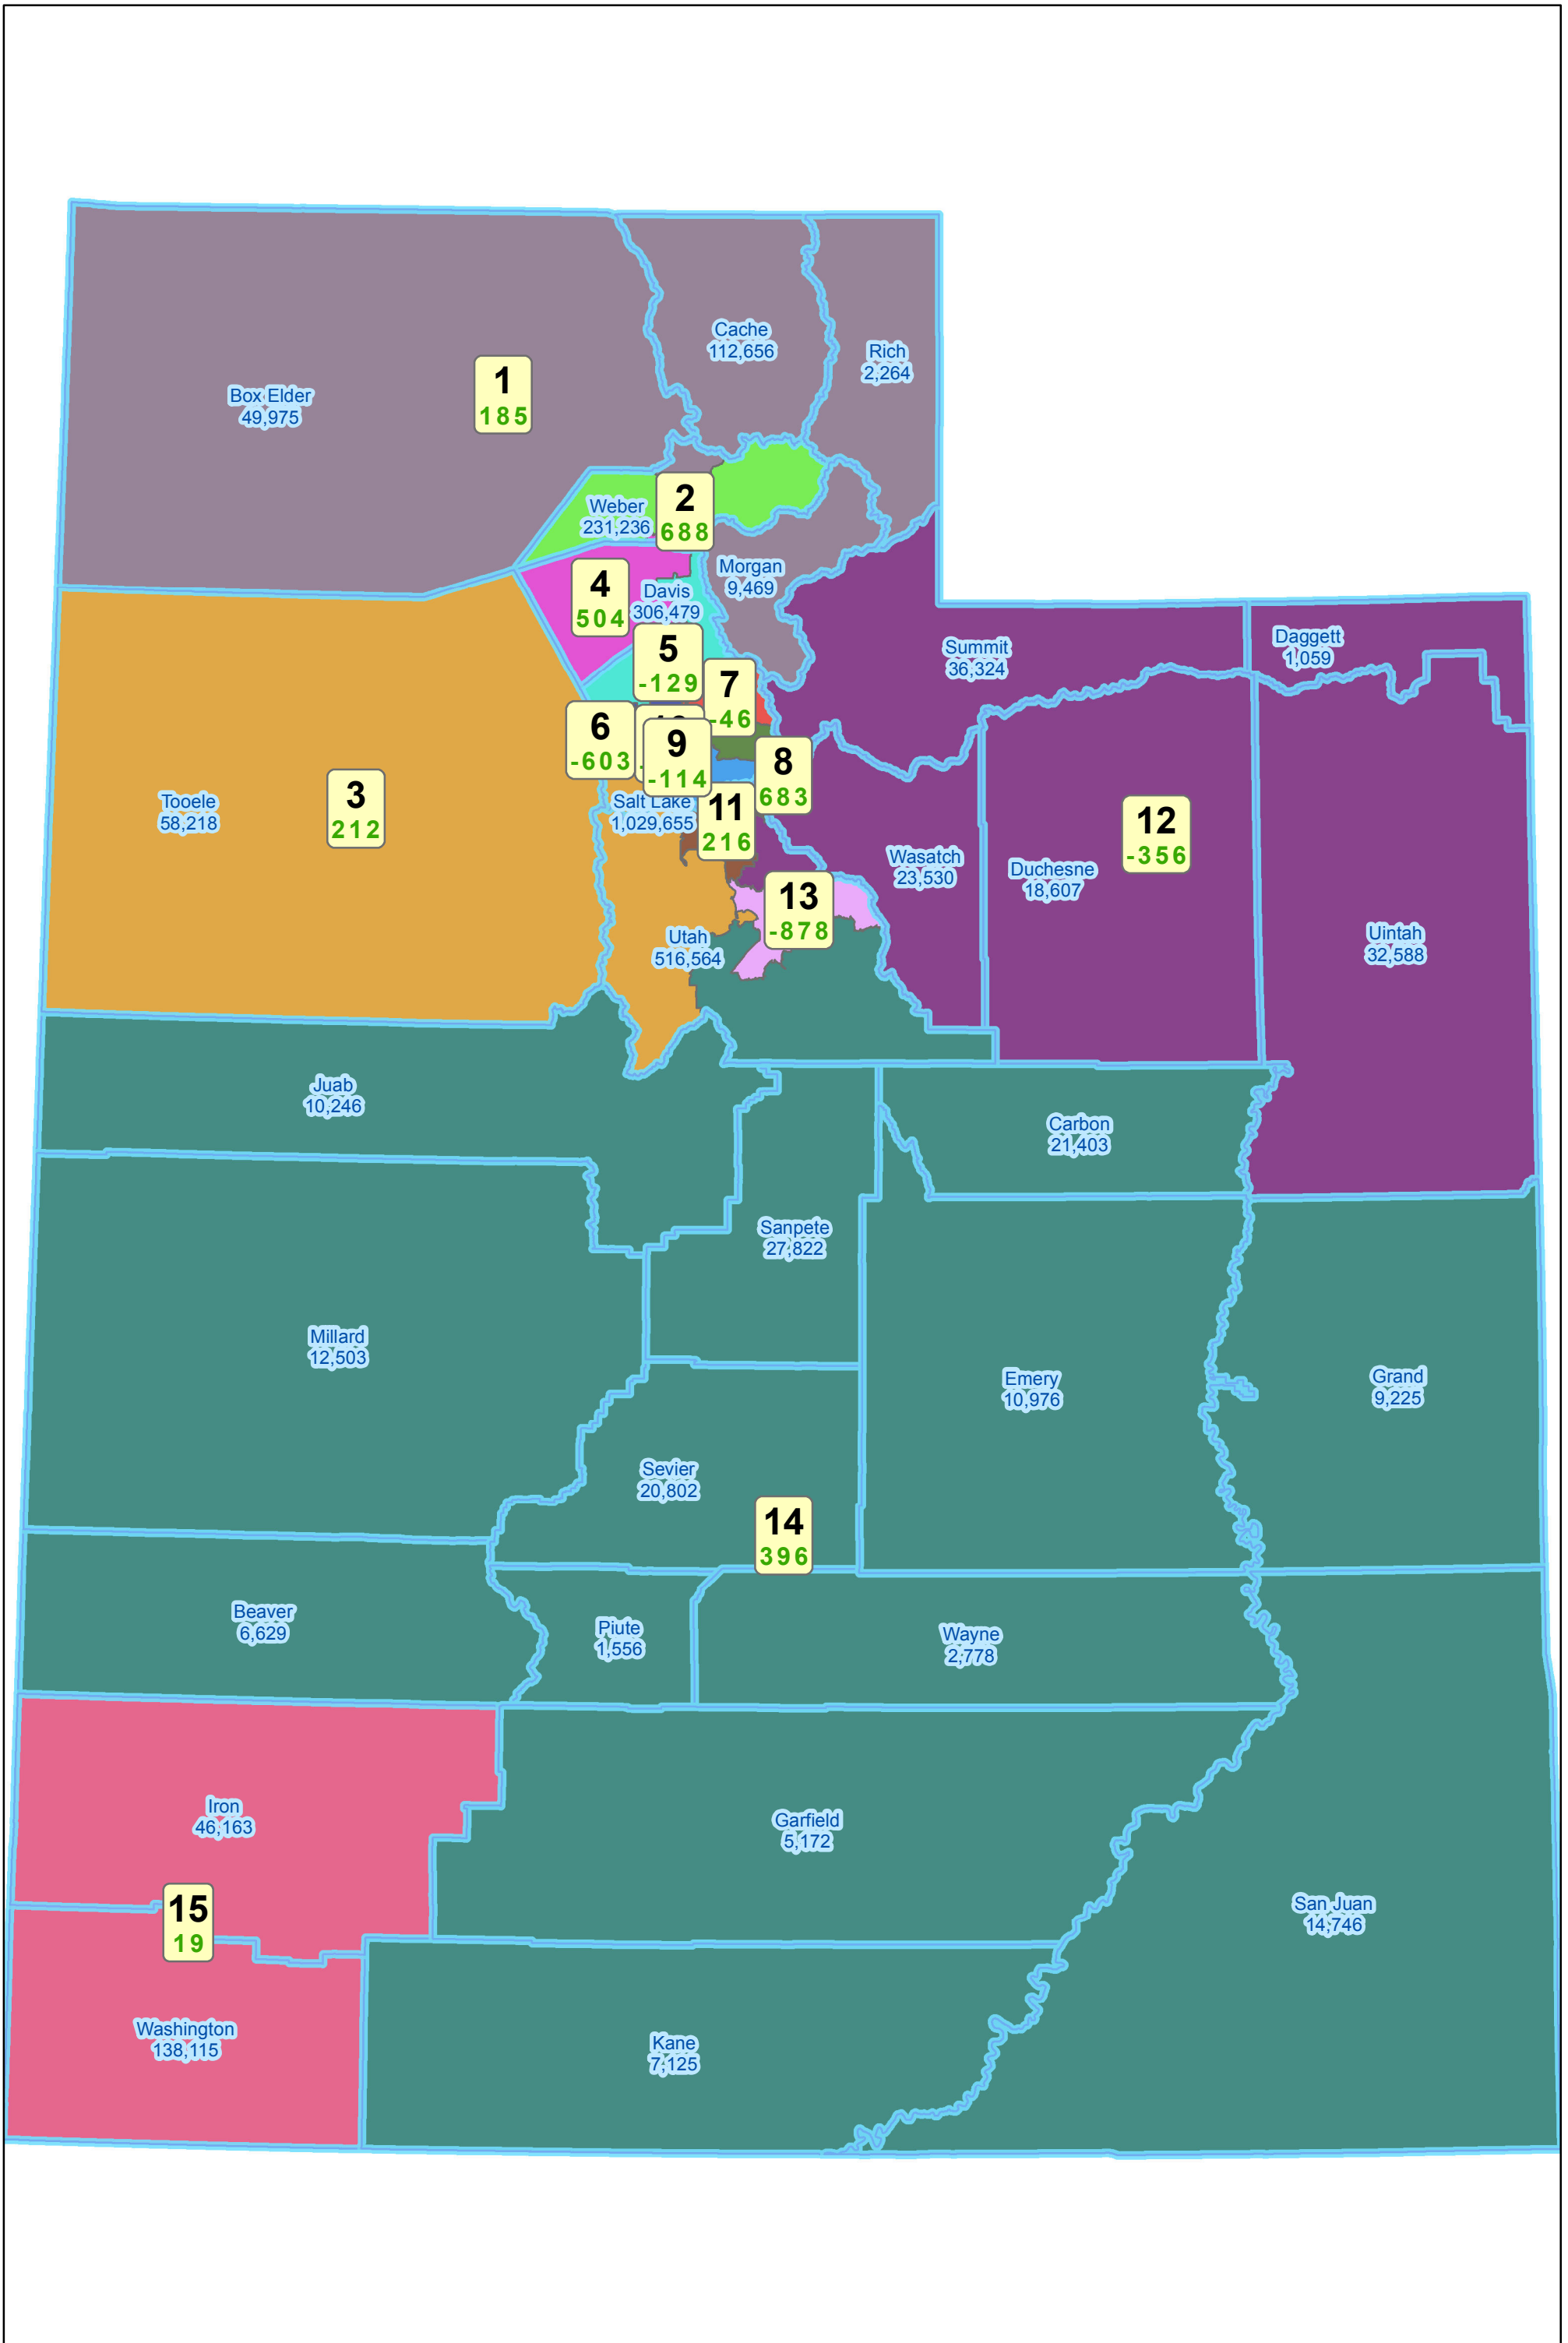

State School Board - Horning State View

State School Board - Horning Wasatch Front