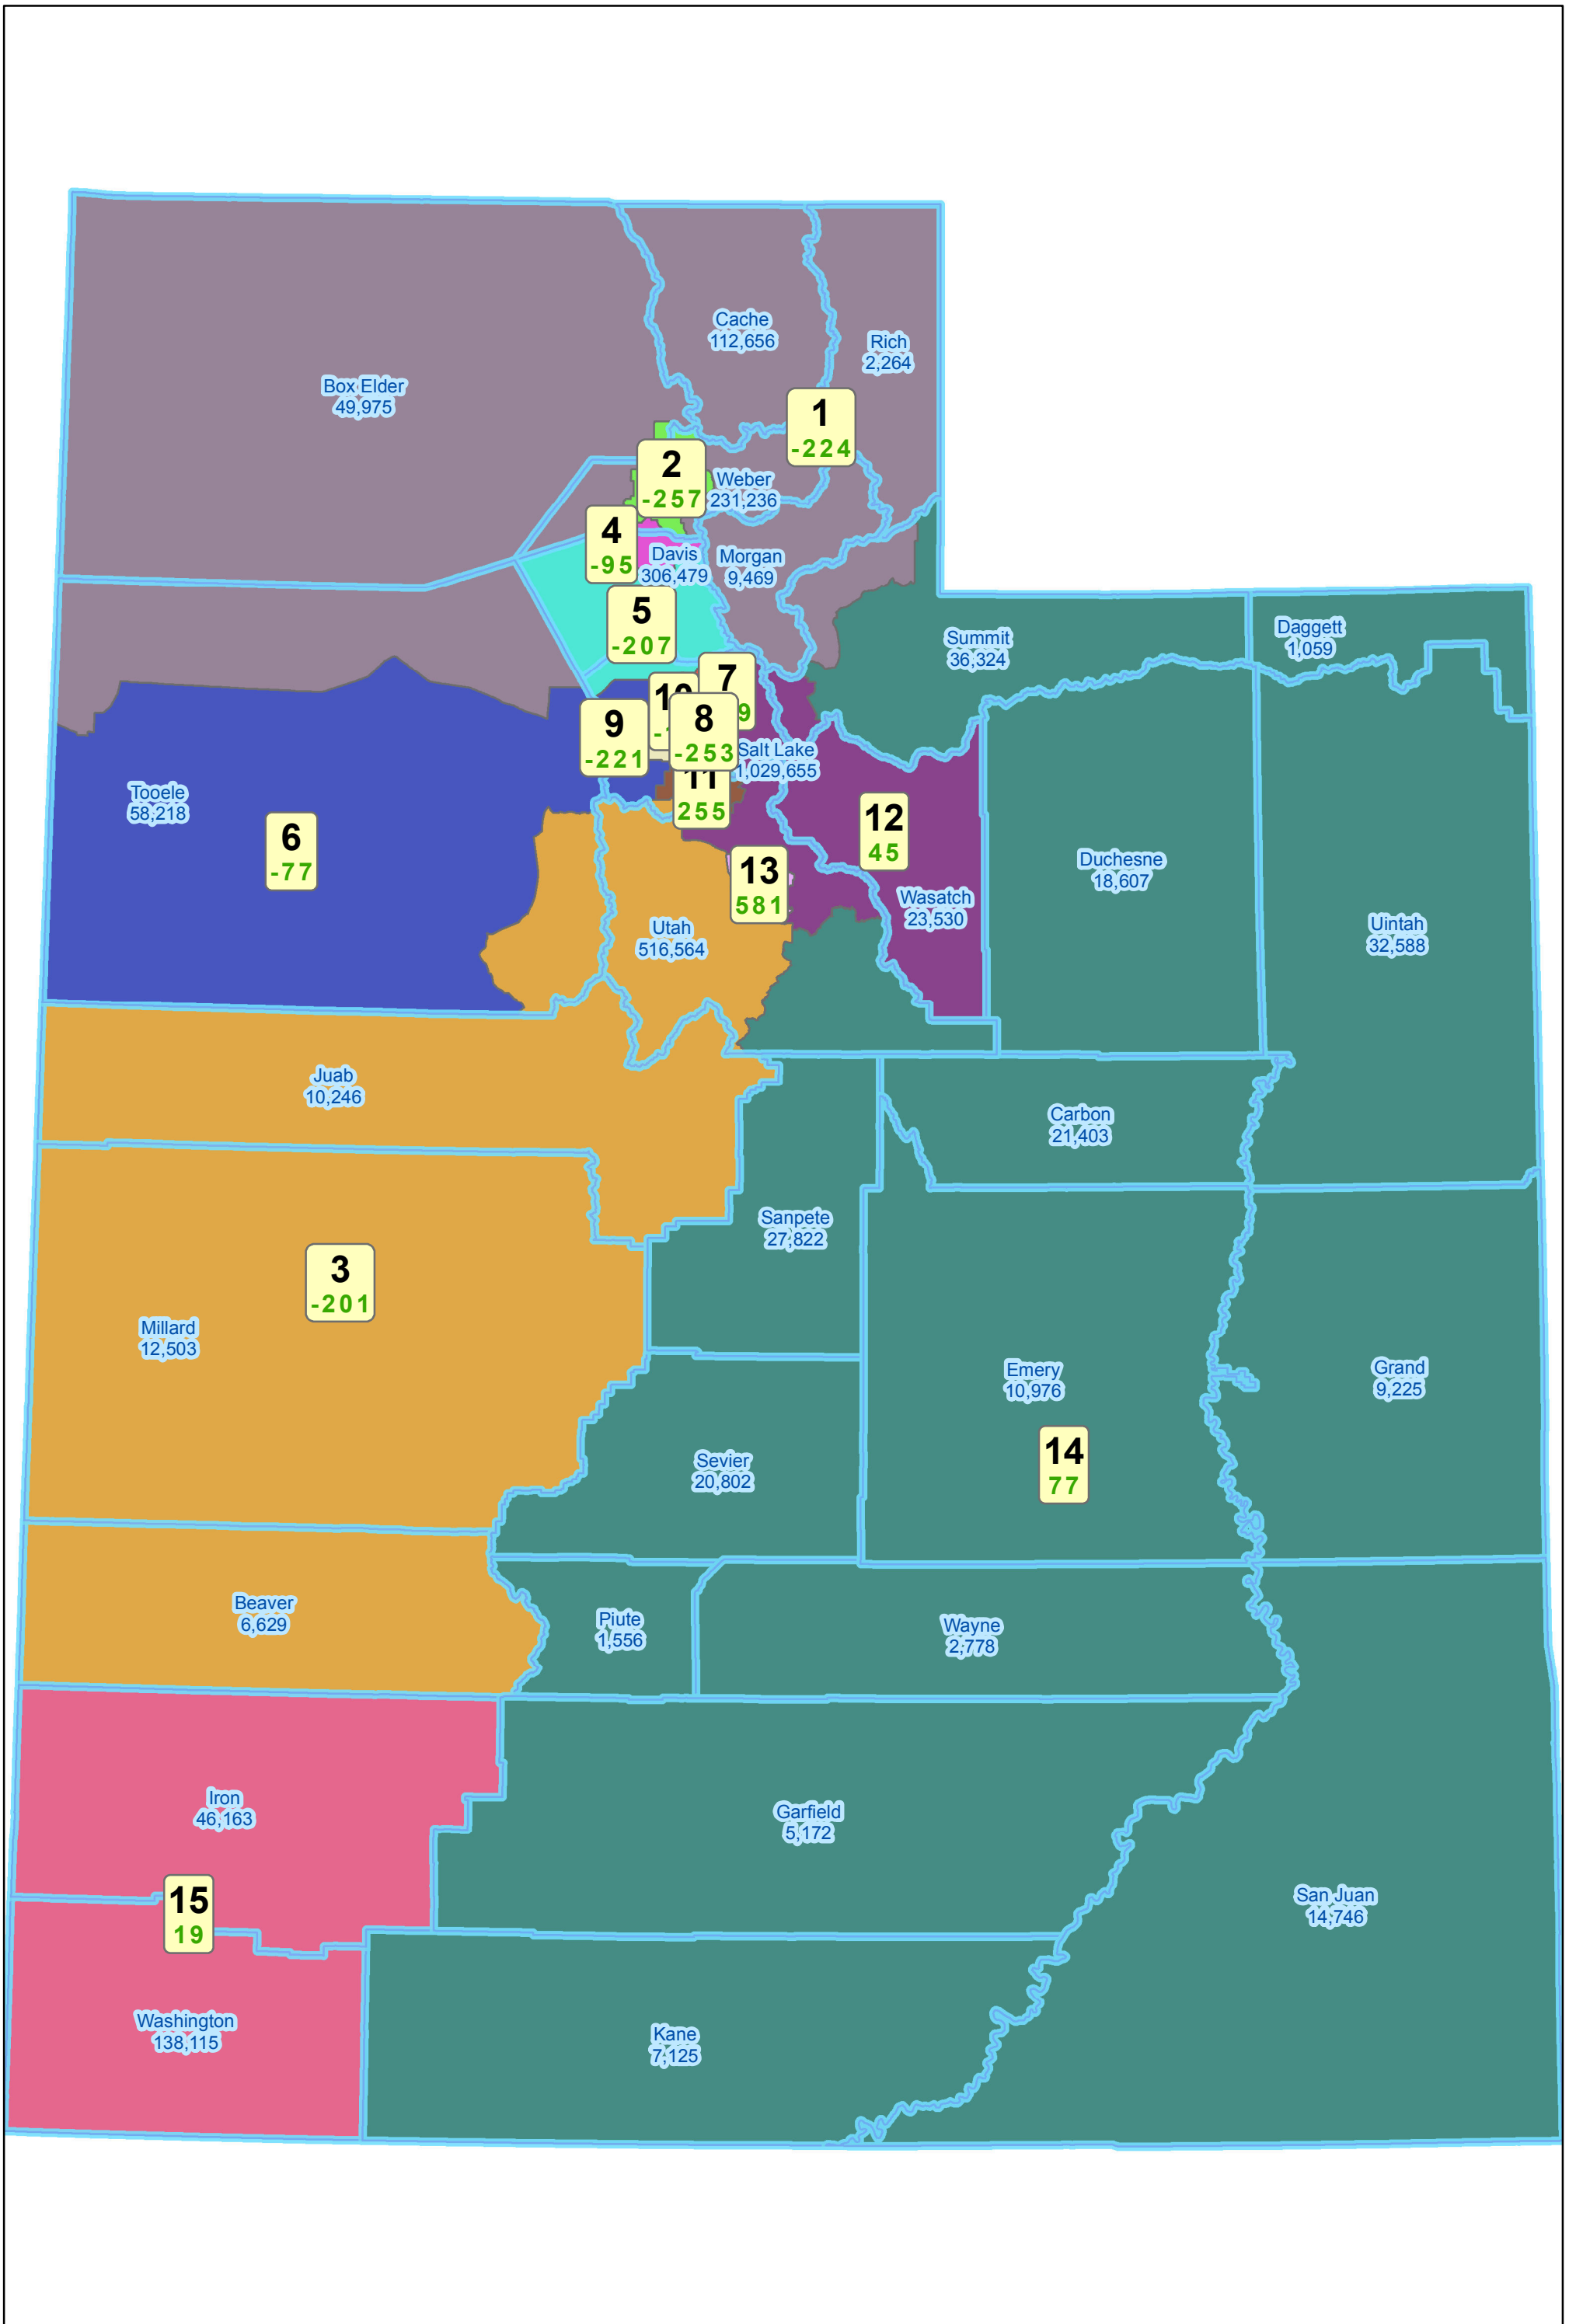

State School Board - Thomas 5

State View

State School Board - Thomas 5 Wasatch Front