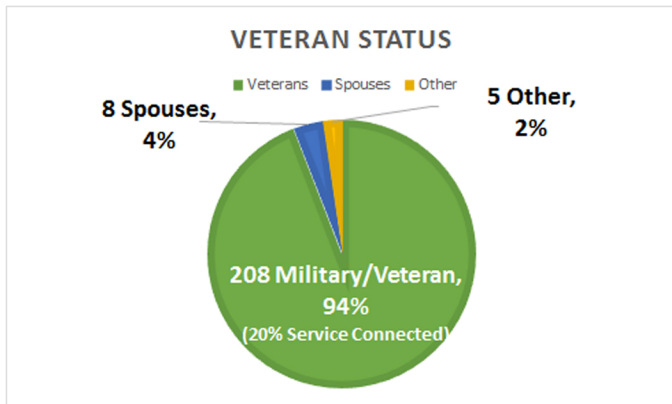

Central Includes Salt Lake to Utah County
 North Includes Anything North of Salt Lake County
 South Includes Anything South of Utah County

Economic Impact

Capital Infusion

\$1,069,000

Veterans Business Resource Center Impact
 Aug. 2017 - June 2018