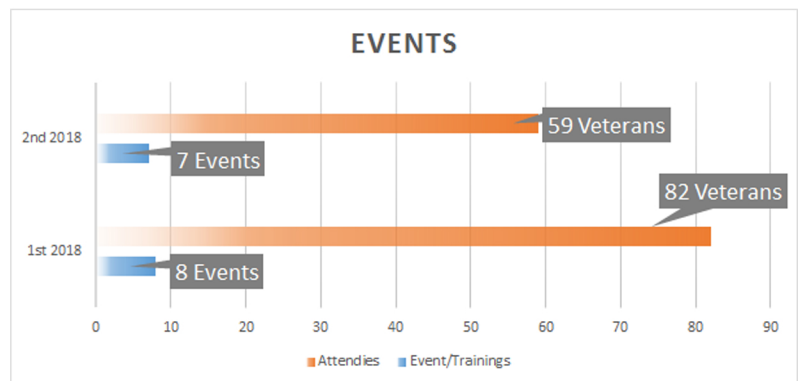

Central Includes Salt Lake to Utah County
 North Includes Anything North of Salt Lake County
 South Includes Anything South of Utah County

Economic Impact

Capital Infusion

\$1,069,000

Veterans Business Resource Center Impact
 Aug. 2017 - June 2018