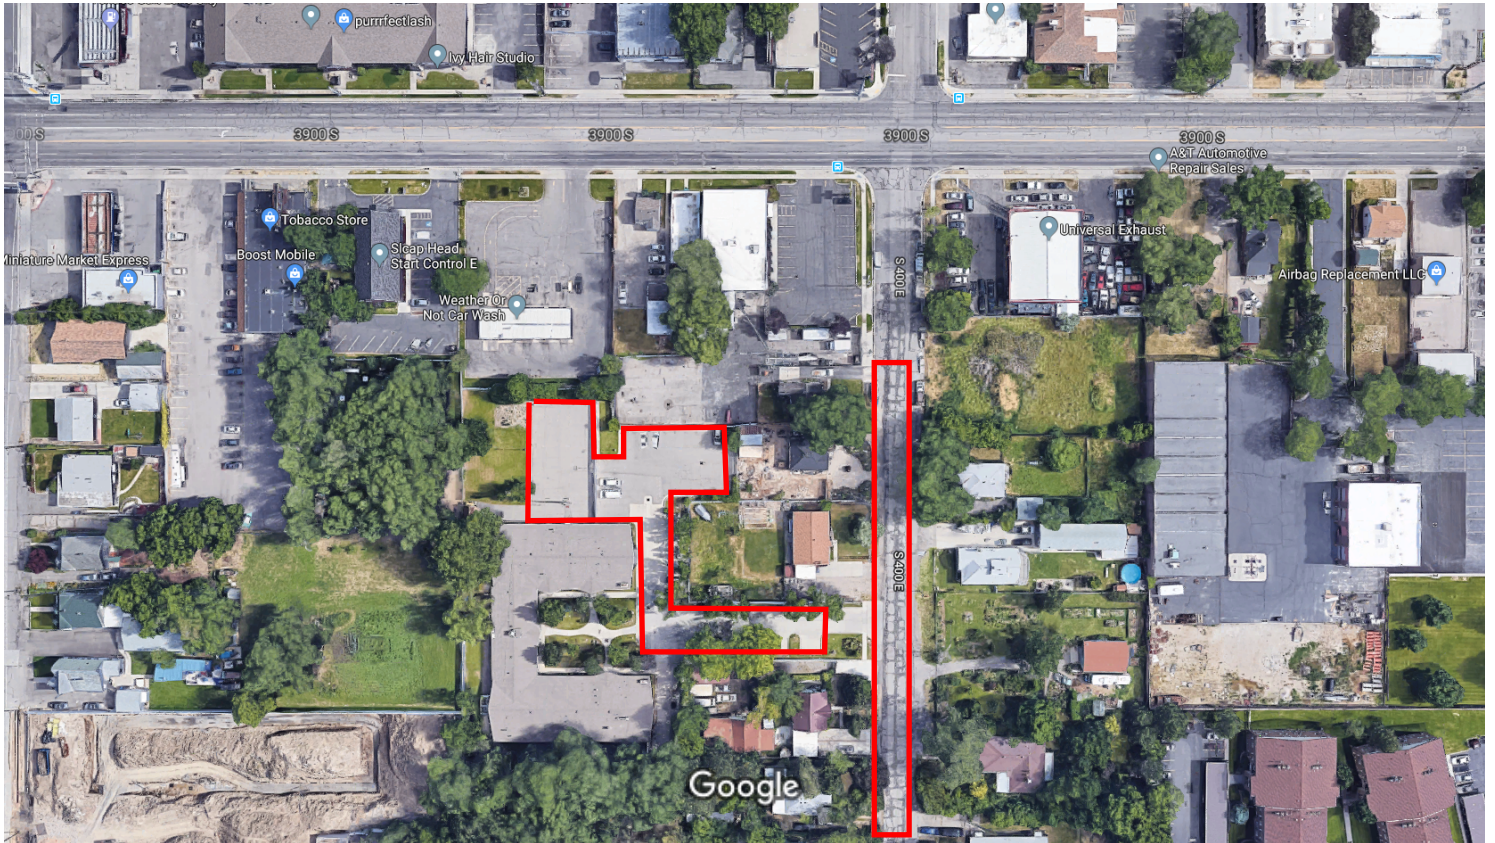

# Odyssey House Millcreek Parking Map

Google Maps 3944 S 400 E

Imagery ©2018 Google, Map data ©2018 Google 50 ft

Address: 3944 South 400 East

Parking (in red): There are approximately 50 parking spaces on site. Overflow parking is available on 400 East.