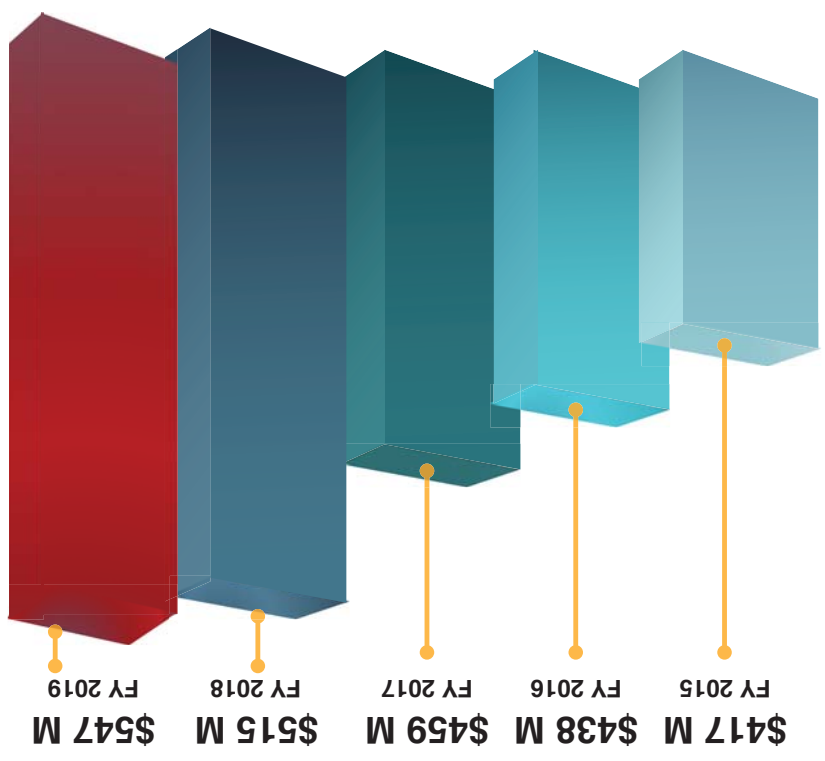

Total Sponsored Research Project Awards

In the past fiscal year, the University of Utah received more than a half billion dollars in new awards for sponsored research activities