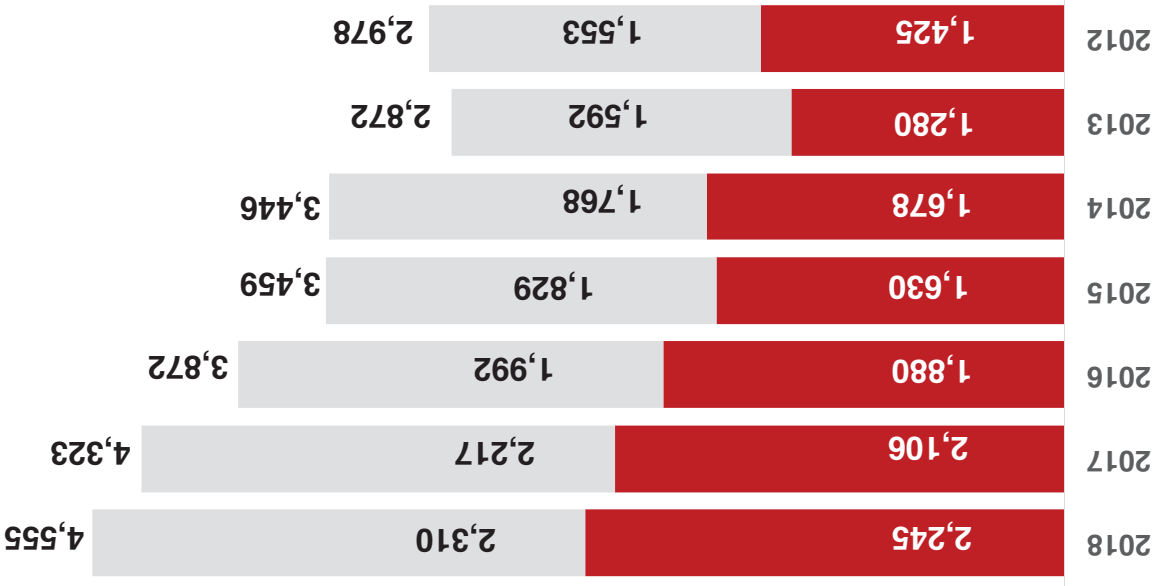

■ University of Utah ■ Other USHE institutions combined

The University of Utah produces half of all STEM degrees awarded in the State of Utah by public institutions

STEM Degrees Awarded