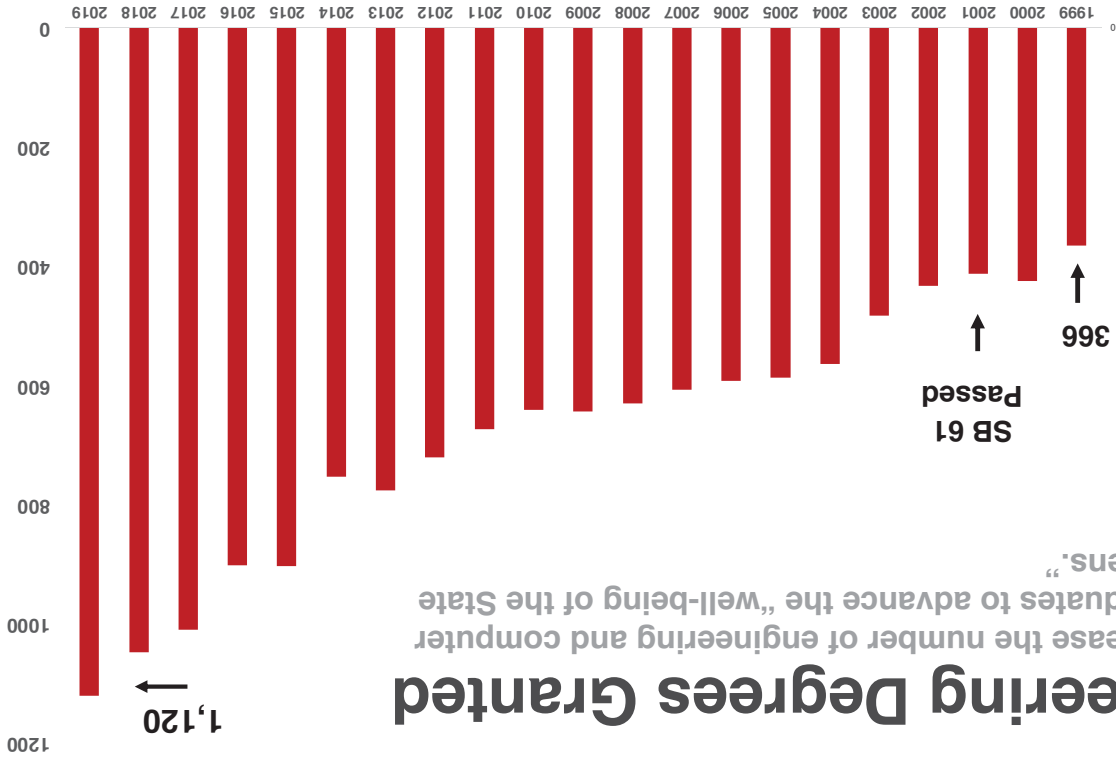

Engineering Degrees Granted

SB 61 : Increase the number of engineering and computer science graduates to advance the "well-being of the State and its citizens."

SB 61 Passed