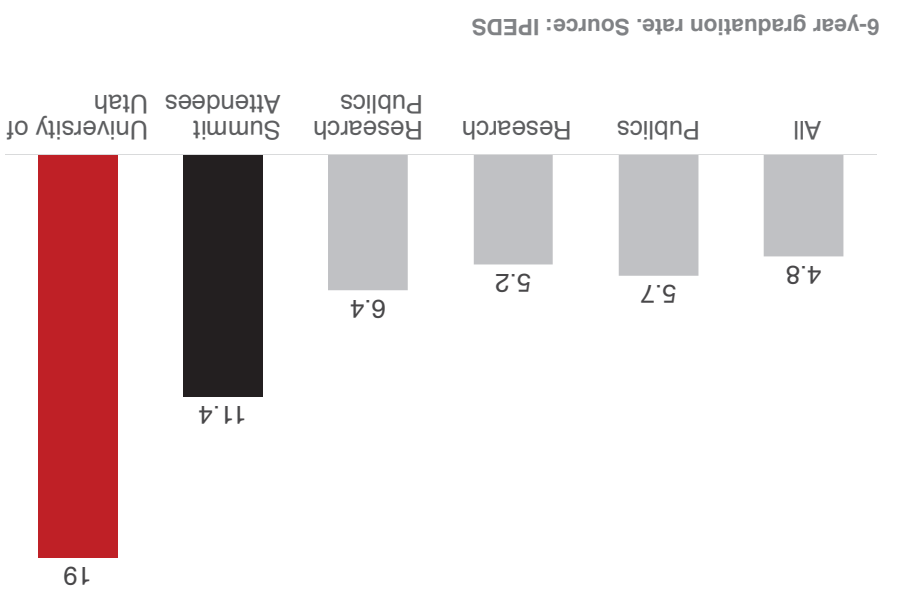

For Utah Scholarship announcement at Granger High School

Grad Rate Trends, 2008-2018

Average trend (% pts) for doctoral-granting institutions

6-year graduation rate. Source: IPEDS

The U has increased the grad rate from 51% to 70% over the past decade