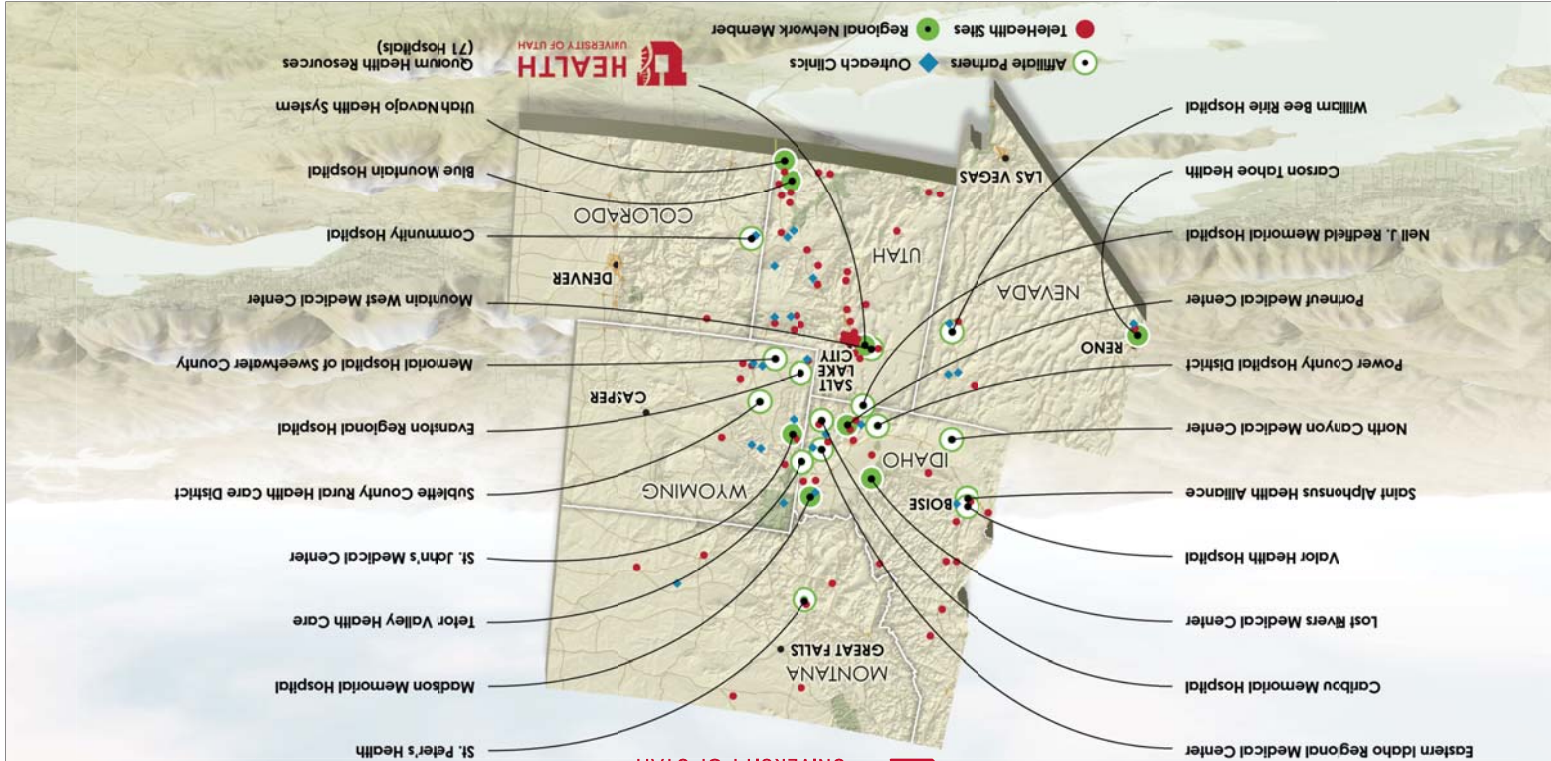

Top 10 in Patient Care

U of U Health Patient Visits

REACHING OUR PATIENTS

Investments in Campus Safety

MARLON LYNCH
Chief Safety Officer

CHRIS LINDER
Special Assistant to the President

RODNEY CHATMAN
Chief of Police