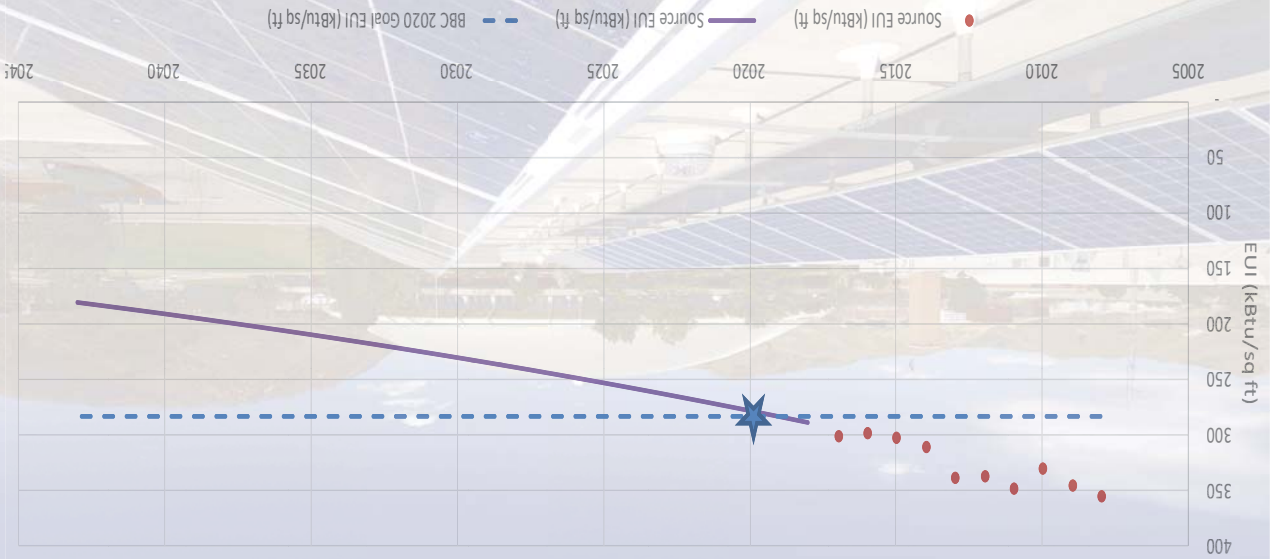

USHE Student Safety Forum

The U has invested in
environmental health & safety
in partnership with the Rocky
Mountain Center for
Occupational and
Environmental Health

Energy cost/use

Lowest total energy use and cost in past nine years despite 26% growth in building square footage