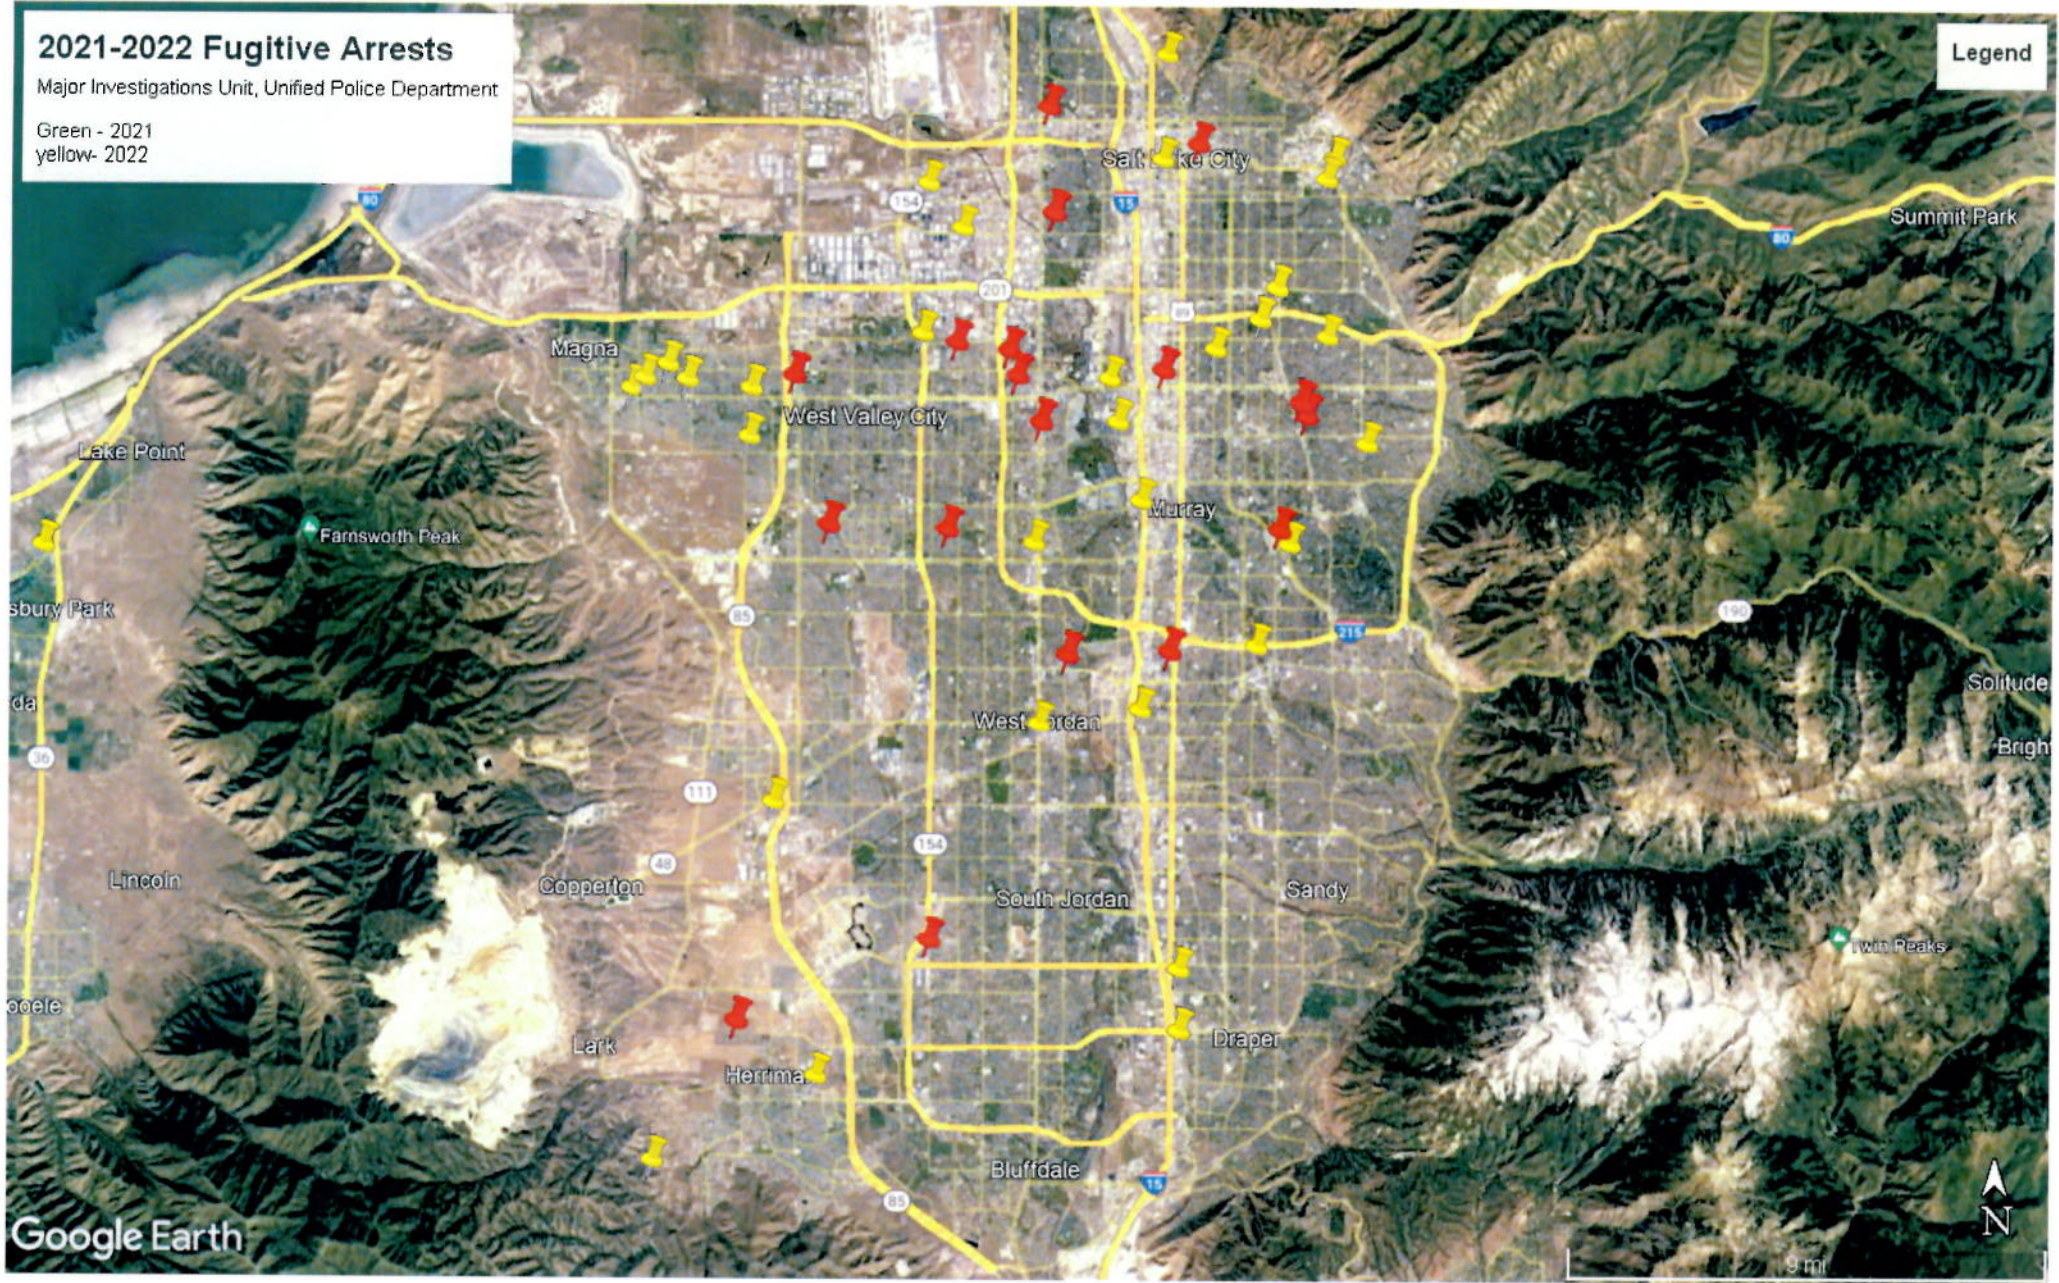

2021-2022 Fugitive Arrests

Major Investigations Unit, Unified Police Department

Green - 2021
yellow - 2022

Legend

Google Earth

9 mi