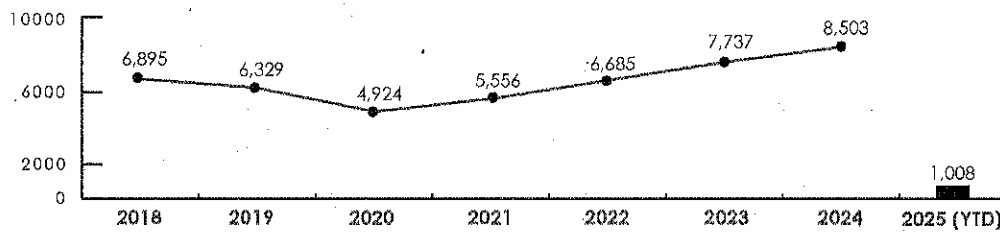

↓ 17%

Overall Crime:

↓ 14%

THREE-YEAR AVERAGE CITYWIDE CRIME

January 1, 2025 – February 13, 2025

Violent Crime:

↓ 8%

Property Crime:

↓ 26%

Overall Crime:

↓ 25%

TOTAL CALLS FOR SERVICE

JAIL BOOKINGS (This data can be delayed by 3-5 business days.)

OFFICER PROACTIVITY

8,583

↑ 16%
up from 2024