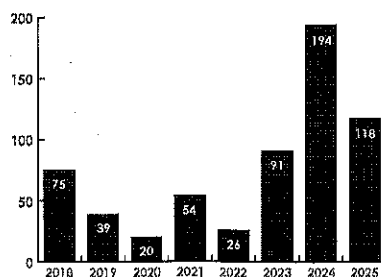

NO CAMPING CITATIONS

Citywide: