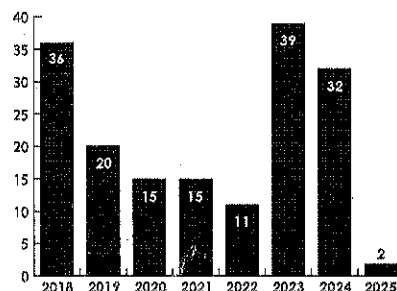

PEDESTRIAN PROHIBITED ACTIVITIES ON A ROADWAY

DOWNTOWN SAFETY INITIATIVE UPDATE

Total number of bookings:

Calls for Service:

2,748

Jail Bookings:

302

Citations:

249

REPEAT OFFENDERS

RANK	AGE	SEX	JAIL BOOKINGS	CITATIONS	TOTAL
1	47	M	2	5	7
2 (Tied)	45	M	2	4	6
2 (Tied)	46	F	4	2	6
3 (Tied)	36	F	4	1	5
3 (Tied)	52	M	4	1	5