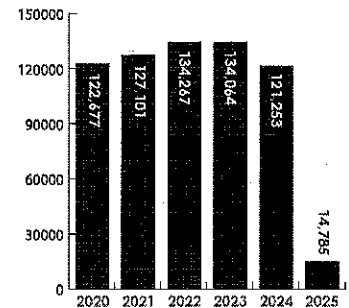

↓ 17%

Overall Crime:

↓ 14%

THREE-YEAR AVERAGE CITYWIDE CRIME

January 1, 2025 – February 13, 2025

Violent Crime:

↓ 8%

Property Crime:

↓ 26%

Overall Crime:

↓ 25%

TOTAL CALLS FOR SERVICE

JAIL BOOKINGS (This data can be delayed by 3-5 business days.)

OFFICER PROACTIVITY

8,583

↑ 16%
up from 2024